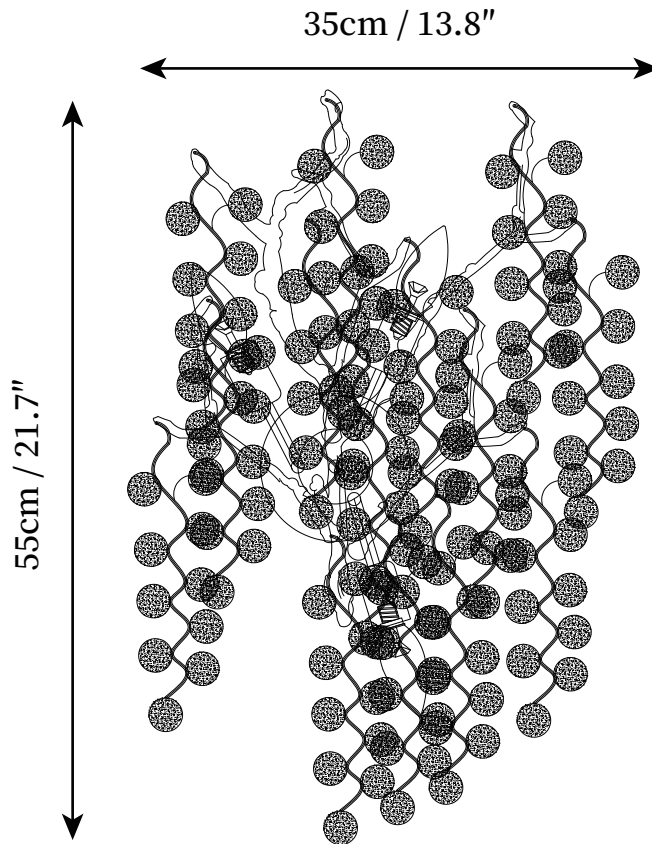

# SPECIFICATION SHEET

---

## SPECIFICATION DETAILS

\*For custom options, consult factory for details

<b>Fixture Dimensions</b>	D 13.8" x H 21.7"
<b>Light source</b>	E12
<b>Wattage</b>	15W
<b>Voltage</b>	AC 110-240V
<b>Color Temperature</b>	Based on the purchase of light bulbs
<b>CRI(Ra)</b>	80CRI
<b>Mounting</b>	Wall
<b>Driver Required</b>	No
<b>Optional Color Temps</b>	Buy bulbs as needed
<b>LED Rated Life</b>	Based on bulb life (we do not supply bulbs)
<b>Dimming</b>	Dimming is not supported
<b>Finishes</b>	Brass
<b>Shade Details</b>	Clear
<b>Material</b>	Brass, Crystal
<b>Wire Length</b>	No
<b>Wire Type</b>	No