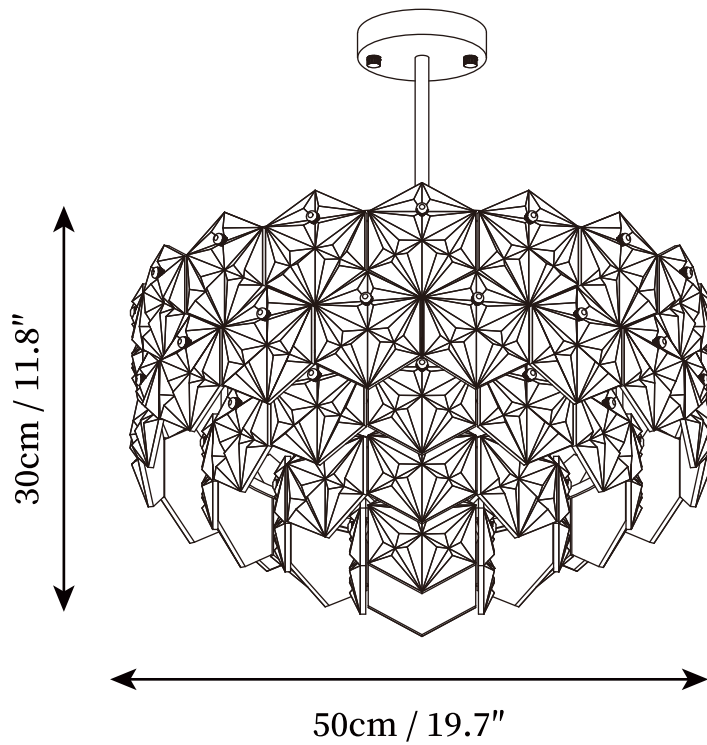

SPECIFICATION SHEET

SPECIFICATION DETAILS

*For custom options, consult factory for details

Fixture Dimensions	D 19.7" x H 11.8" (6heads)
Light source	E14 (bulb not included)
Wattage	MAX 15W incandescent bulb or LED equivalent.
Voltage	AC 110-240V
Mounting	Hardwired.
Dimming	Compatible with dimmable bulbs (bulb not included)
Control method	Compatible with common wall switches(not included)
Finishes	Gold.
Glass Details	Clear.
Material	Iron, Metal, Glass
Rod Length	Suspension rod is 19.7", Can be extended upon request.

SPECIFICATION SHEET

SPECIFICATION DETAILS

*For custom options, consult factory for details

Fixture Dimensions	D 23.6" x H 11.8" (9heads)
Light source	E14 (bulb not included)
Wattage	MAX 15W incandescent bulb or LED equivalent.
Voltage	AC 110-240V
Mounting	Hardwired.
Dimming	Compatible with dimmable bulbs (bulb not included)
Control method	Compatible with common wall switches(not included)
Finishes	Gold.
Glass Details	Clear.
Material	Iron, Metal, Glass
Rod Length	Suspension rod is 19.7", Can be extended upon request.

SPECIFICATION SHEET

SPECIFICATION DETAILS

*For custom options, consult factory for details

Fixture Dimensions	D 31.5" x H 11.8" (12heads)
Light source	E14 (bulb not included)
Wattage	MAX 15W incandescent bulb or LED equivalent.
Voltage	AC 110-240V
Mounting	Hardwired.
Dimming	Compatible with dimmable bulbs (bulb not included)
Control method	Compatible with common wall switches(not included)
Finishes	Gold.
Glass Details	Clear.
Material	Iron, Metal, Glass
Rod Length	Suspension rod is 19.7", Can be extended upon request.