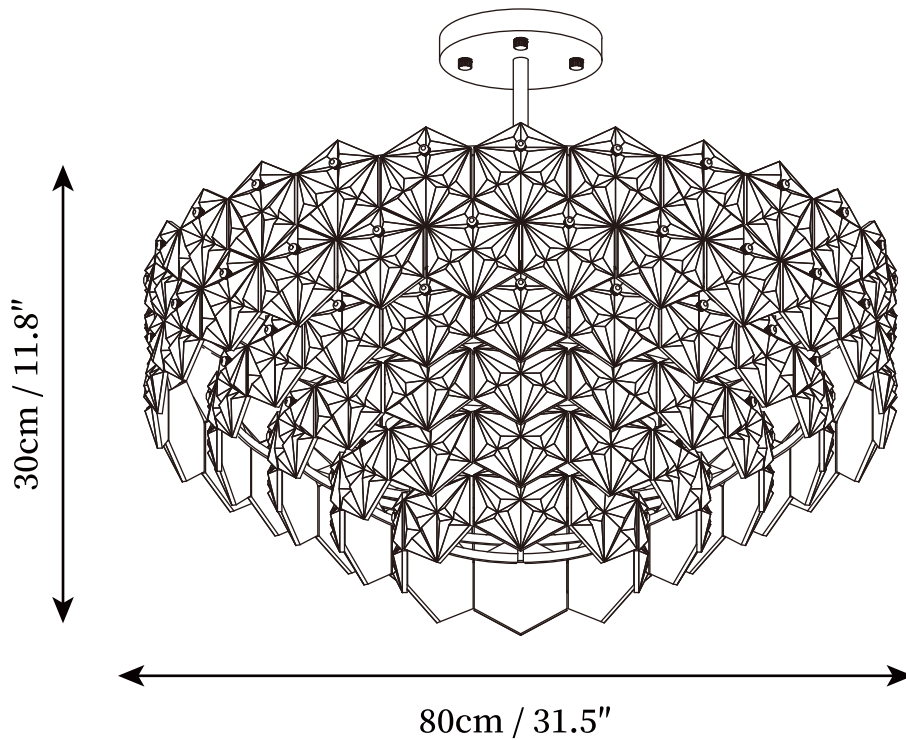

SPECIFICATION SHEET

SPECIFICATION DETAILS

*For custom options, consult factory for details

Fixture Dimensions	D 19.7" x H 11.8" (6heads)
Light source	E14 (bulb not included)
Wattage	MAX 15W incandescent bulb or LED equivalent.
Voltage	AC 110-240V
Mounting	Hardwired.
Dimming	Compatible with dimmable bulbs (bulb not included)
Control method	Compatible with common wall switches(not included)
Finishes	Gold.
Glass Details	Clear.
Material	Iron, Metal, Glass
Rod Length	Suspension rod is 19.7", Can be extended upon request.

SPECIFICATION SHEET

SPECIFICATION DETAILS

*For custom options, consult factory for details

Fixture Dimensions	D 23.6" x H 11.8" (9heads)
Light source	E14 (bulb not included)
Wattage	MAX 15W incandescent bulb or LED equivalent.
Voltage	AC 110-240V
Mounting	Hardwired.
Dimming	Compatible with dimmable bulbs (bulb not included)
Control method	Compatible with common wall switches(not included)
Finishes	Gold.
Glass Details	Clear.
Material	Iron, Metal, Glass
Rod Length	Suspension rod is 19.7", Can be extended upon request.

SPECIFICATION SHEET

SPECIFICATION DETAILS

*For custom options, consult factory for details

Fixture Dimensions	D 31.5" x H 11.8" (12heads)
Light source	E14 (bulb not included)
Wattage	MAX 15W incandescent bulb or LED equivalent.
Voltage	AC 110-240V
Mounting	Hardwired.
Dimming	Compatible with dimmable bulbs (bulb not included)
Control method	Compatible with common wall switches(not included)
Finishes	Gold.
Glass Details	Clear.
Material	Iron, Metal, Glass
Rod Length	Suspension rod is 19.7", Can be extended upon request.