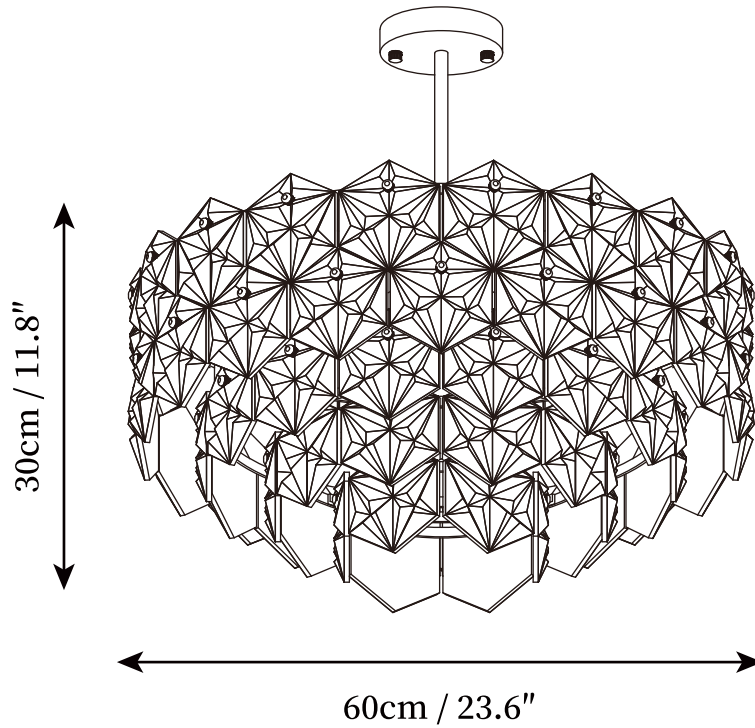

SPECIFICATION SHEET

SPECIFICATION DETAILS

*For custom options, consult factory for details

Fixture Dimensions	D 19.7" x H 11.8" (6heads)
Light source	E14 (bulb not included)
Wattage	MAX 15W incandescent bulb or LED equivalent.
Voltage	AC 110-240V
Mounting	Hardwired.
Dimming	Compatible with dimmable bulbs (bulb not included)
Control method	Compatible with common wall switches(not included)
Finishes	Gold.
Glass Details	Clear.
Material	Iron, Metal, Glass
Rod Length	Suspension rod is 19.7", Can be extended upon request.

SPECIFICATION SHEET

SPECIFICATION DETAILS

*For custom options, consult factory for details

Fixture Dimensions	D 23.6" x H 11.8" (9heads)
Light source	E14 (bulb not included)
Wattage	MAX 15W incandescent bulb or LED equivalent.
Voltage	AC 110-240V
Mounting	Hardwired.
Dimming	Compatible with dimmable bulbs (bulb not included)
Control method	Compatible with common wall switches(not included)
Finishes	Gold.
Glass Details	Clear.
Material	Iron, Metal, Glass
Rod Length	Suspension rod is 19.7", Can be extended upon request.

SPECIFICATION SHEET

SPECIFICATION DETAILS

*For custom options, consult factory for details

Fixture Dimensions	D 31.5" x H 11.8" (12heads)
Light source	E14 (bulb not included)
Wattage	MAX 15W incandescent bulb or LED equivalent.
Voltage	AC 110-240V
Mounting	Hardwired.
Dimming	Compatible with dimmable bulbs (bulb not included)
Control method	Compatible with common wall switches(not included)
Finishes	Gold.
Glass Details	Clear.
Material	Iron, Metal, Glass
Rod Length	Suspension rod is 19.7", Can be extended upon request.