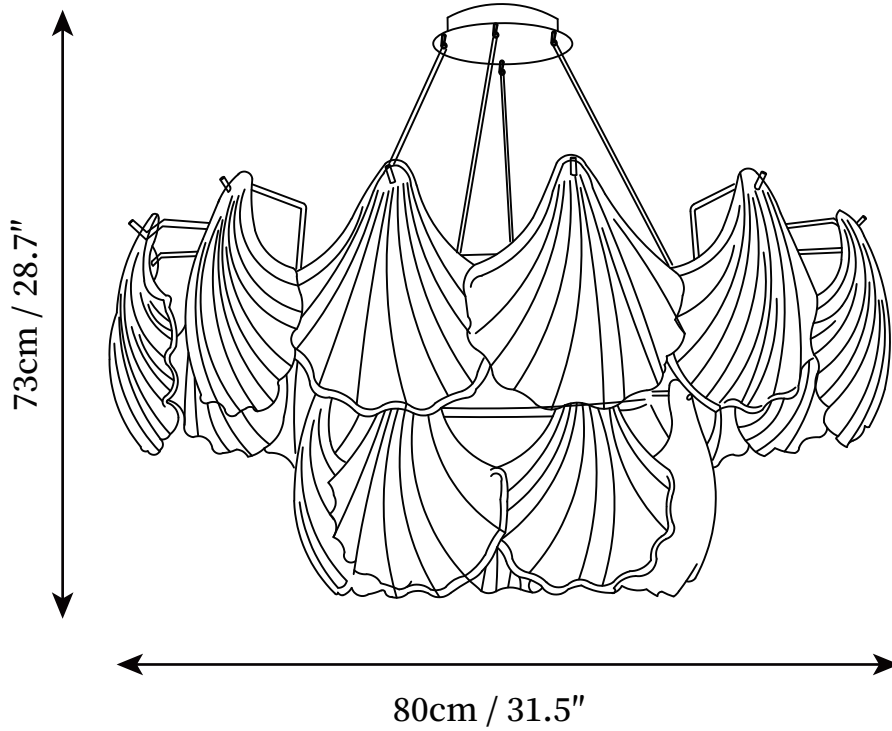

SPECIFICATION SHEET

SPECIFICATION DETAILS

*For custom options, consult factory for details

Fixture Dimensions	D 23.6" x H 23.6"
Light source	E14
Wattage	15W
Voltage	AC 110-240V
Color Temperature	Based on the purchase of light bulbs
CRI(Ra)	80CRI
Mounting	Ceiling
Driver Required	NO
Optional Color Temps	Buy bulbs as needed
LED Rated Life	Based on bulb life (we do not supply bulbs)
Dimming	Dimming is not supported
Finishes	Gold
Glass Details	Clear
Material	Iron, Metal, Glass
Rod Length	Suspension rod length 50cm
Rod Type	Gold / Rod

SPECIFICATION SHEET

SPECIFICATION DETAILS

*For custom options, consult factory for details

Fixture Dimensions	D 31.5" x H 28.7"
Light source	E14
Wattage	15W
Voltage	AC 110-240V
Color Temperature	Based on the purchase of light bulbs
CRI(Ra)	80CRI
Mounting	Ceiling
Driver Required	NO
Optional Color Temps	Buy bulbs as needed
LED Rated Life	Based on bulb life (we do not supply bulbs)
Dimming	Dimming is not supported
Finishes	Gold
Glass Details	Clear
Material	Iron, Metal, Glass
Rod Length	Suspension rod length 50cm
Rod Type	Gold / Rod