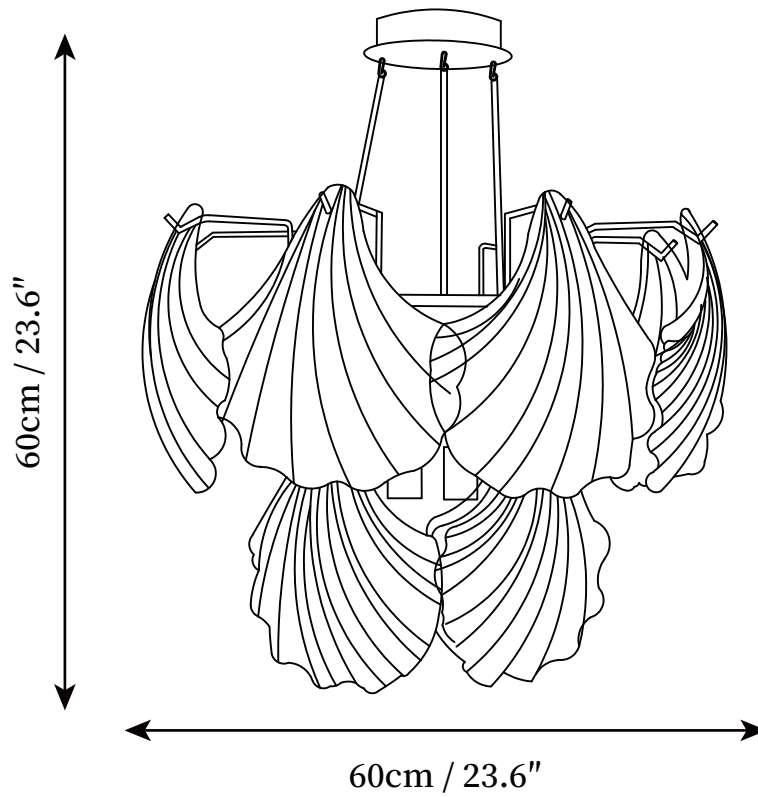

SPECIFICATION SHEET

SPECIFICATION DETAILS

*For custom options, consult factory for details

Fixture Dimensions	D 23.6" x H 23.6"
Light source	E14
Wattage	15W
Voltage	AC 110-240V
Color Temperature	Based on the purchase of light bulbs
CRI(Ra)	80CRI
Mounting	Ceiling
Driver Required	NO
Optional Color Temps	Buy bulbs as needed
LED Rated Life	Based on bulb life (we do not supply bulbs)
Dimming	Dimming is not supported
Finishes	Gold
Glass Details	Clear
Material	Iron, Metal, Glass
Rod Length	Suspension rod length 50cm
Rod Type	Gold / Rod

SPECIFICATION SHEET

SPECIFICATION DETAILS

*For custom options, consult factory for details

Fixture Dimensions	D 31.5" x H 28.7"
Light source	E14
Wattage	15W
Voltage	AC 110-240V
Color Temperature	Based on the purchase of light bulbs
CRI(Ra)	80CRI
Mounting	Ceiling
Driver Required	NO
Optional Color Temps	Buy bulbs as needed
LED Rated Life	Based on bulb life (we do not supply bulbs)
Dimming	Dimming is not supported
Finishes	Gold
Glass Details	Clear
Material	Iron, Metal, Glass
Rod Length	Suspension rod length 50cm
Rod Type	Gold / Rod