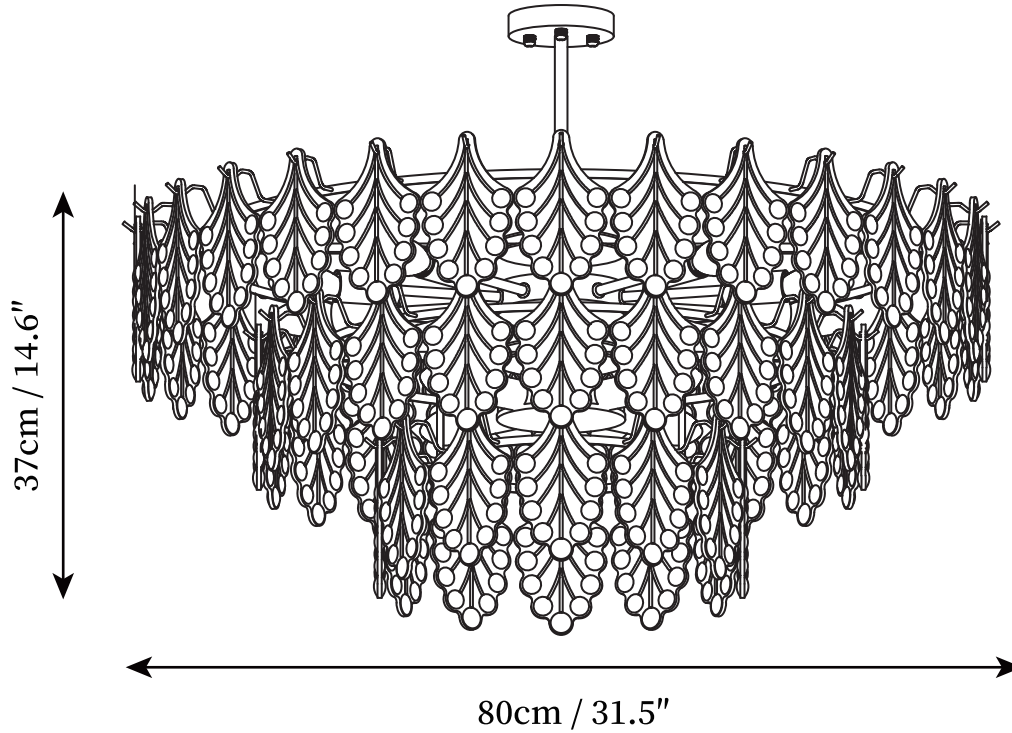

SPECIFICATION SHEET

SPECIFICATION DETAILS

*For custom options, consult factory for details

Fixture Dimensions	D 31.5" x H 14.6"
Light source	E14
Wattage	15W
Voltage	AC 110-240V
Color Temperature	Based on the purchase of light bulbs
CRI(Ra)	80CRI
Mounting	Ceiling
Driver Required	NO
Optional Color Temps	Buy bulbs as needed
LED Rated Life	Based on bulb life (we do not supply bulbs)
Dimming	Dimming is not supported
Finishes	Gold
Glass Details	Clear
Material	Iron, Metal, Glass
Rod Length	Suspension rod length 50cm
Rod Type	Gold / Rod