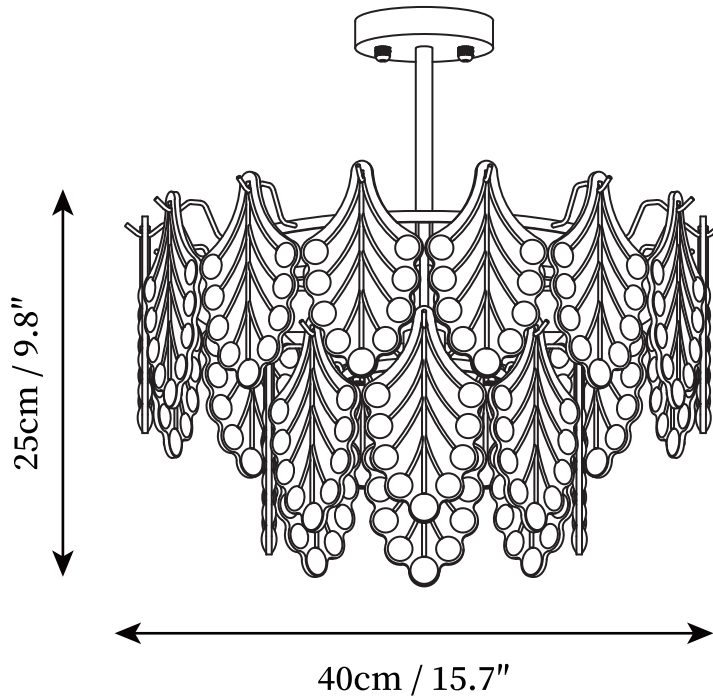

SPECIFICATION SHEET

SPECIFICATION DETAILS

*For custom options, consult factory for details

Fixture Dimensions	D 15.7" x H 9.8"
Light source	E14
Wattage	15W
Voltage	AC 110-240V
Color Temperature	Based on the purchase of light bulbs
CRI(Ra)	80CRI
Mounting	Ceiling
Driver Required	NO
Optional Color Temps	Buy bulbs as needed
LED Rated Life	Based on bulb life (we do not supply bulbs)
Dimming	Dimming is not supported
Finishes	Gold
Glass Details	Clear
Material	Iron, Metal, Glass
Rod Length	Suspension rod length 50cm
Rod Type	Gold / Rod

SPECIFICATION SHEET

SPECIFICATION DETAILS

*For custom options, consult factory for details

Fixture Dimensions	D 19.7" x H 10.6
Light source	E14
Wattage	15W
Voltage	AC 110-240V
Color Temperature	Based on the purchase of light bulbs
CRI(Ra)	80CRI
Mounting	Ceiling
Driver Required	NO
Optional Color Temps	Buy bulbs as needed
LED Rated Life	Based on bulb life (we do not supply bulbs)
Dimming	Dimming is not supported
Finishes	Gold
Glass Details	Clear
Material	Iron, Metal, Glass
Rod Length	Suspension rod length 50cm
Rod Type	Gold / Rod

SPECIFICATION SHEET

SPECIFICATION DETAILS

*For custom options, consult factory for details

Fixture Dimensions	D 23.6" x H 10.6"
Light source	E14
Wattage	15W
Voltage	AC 110-240V
Color Temperature	Based on the purchase of light bulbs
CRI(Ra)	80CRI
Mounting	Ceiling
Driver Required	NO
Optional Color Temps	Buy bulbs as needed
LED Rated Life	Based on bulb life (we do not supply bulbs)
Dimming	Dimming is not supported
Finishes	Gold
Glass Details	Clear
Material	Iron, Metal, Glass
Rod Length	Suspension rod length 50cm
Rod Type	Gold / Rod