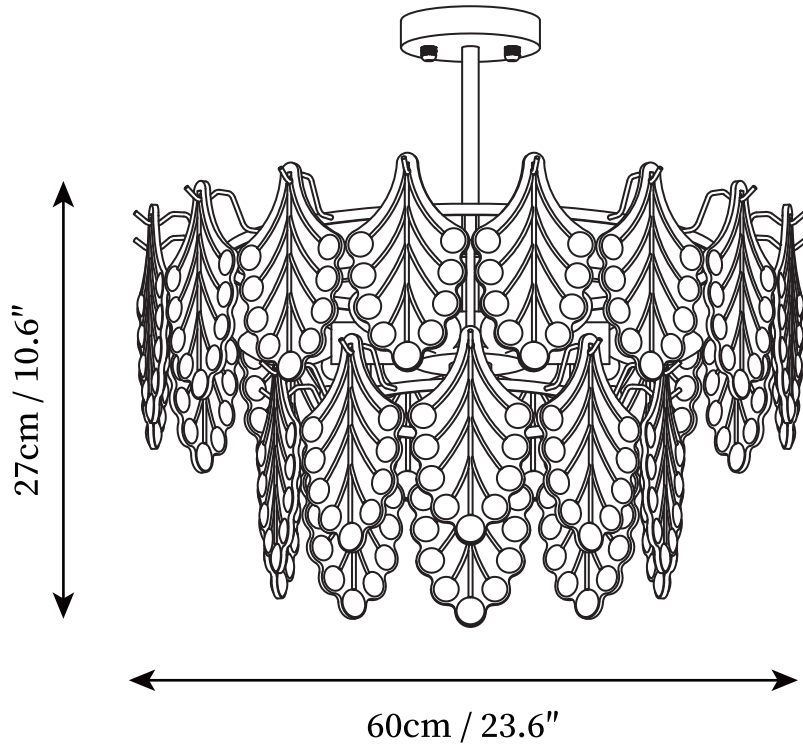

SPECIFICATION SHEET

SPECIFICATION DETAILS

*For custom options, consult factory for details

Fixture Dimensions	D 15.7" x H 9.8"
Light source	E14
Wattage	15W
Voltage	AC 110-240V
Color Temperature	Based on the purchase of light bulbs
CRI(Ra)	80CRI
Mounting	Ceiling
Driver Required	NO
Optional Color Temps	Buy bulbs as needed
LED Rated Life	Based on bulb life (we do not supply bulbs)
Dimming	Dimming is not supported
Finishes	Gold
Glass Details	Clear
Material	Iron, Metal, Glass
Rod Length	Suspension rod length 50cm
Rod Type	Gold / Rod

SPECIFICATION SHEET

SPECIFICATION DETAILS

*For custom options, consult factory for details

Fixture Dimensions	D 19.7" x H 10.6
Light source	E14
Wattage	15W
Voltage	AC 110-240V
Color Temperature	Based on the purchase of light bulbs
CRI(Ra)	80CRI
Mounting	Ceiling
Driver Required	NO
Optional Color Temps	Buy bulbs as needed
LED Rated Life	Based on bulb life (we do not supply bulbs)
Dimming	Dimming is not supported
Finishes	Gold
Glass Details	Clear
Material	Iron, Metal, Glass
Rod Length	Suspension rod length 50cm
Rod Type	Gold / Rod

SPECIFICATION SHEET

SPECIFICATION DETAILS

*For custom options, consult factory for details

Fixture Dimensions	D 23.6" x H 10.6"
Light source	E14
Wattage	15W
Voltage	AC 110-240V
Color Temperature	Based on the purchase of light bulbs
CRI(Ra)	80CRI
Mounting	Ceiling
Driver Required	NO
Optional Color Temps	Buy bulbs as needed
LED Rated Life	Based on bulb life (we do not supply bulbs)
Dimming	Dimming is not supported
Finishes	Gold
Glass Details	Clear
Material	Iron, Metal, Glass
Rod Length	Suspension rod length 50cm
Rod Type	Gold / Rod