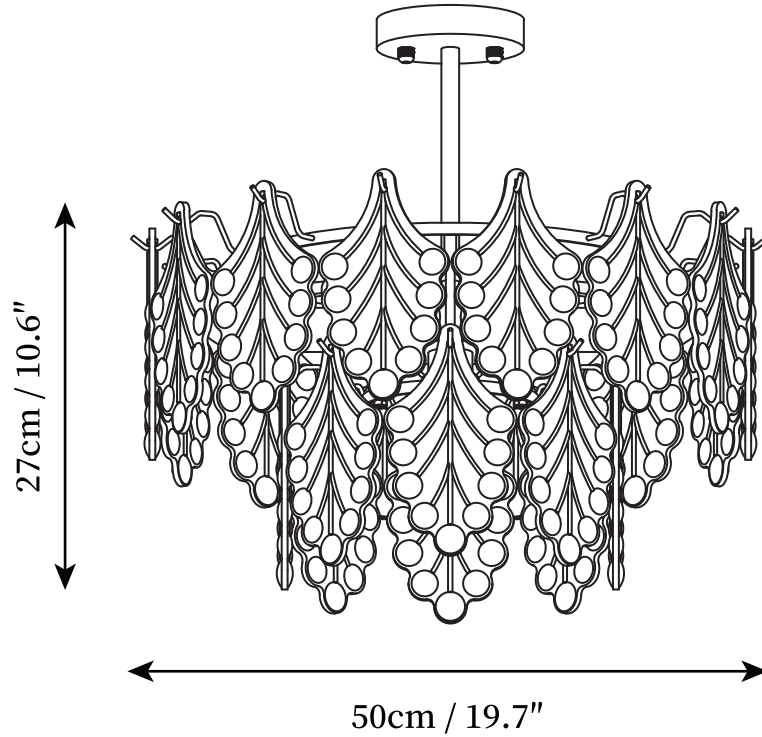

SPECIFICATION SHEET

SPECIFICATION DETAILS

*For custom options, consult factory for details

Fixture Dimensions	D 15.7" x H 9.8"
Light source	E14
Wattage	15W
Voltage	AC 110-240V
Color Temperature	Based on the purchase of light bulbs
CRI(Ra)	80CRI
Mounting	Ceiling
Driver Required	NO
Optional Color Temps	Buy bulbs as needed
LED Rated Life	Based on bulb life (we do not supply bulbs)
Dimming	Dimming is not supported
Finishes	Gold
Glass Details	Clear
Material	Iron, Metal, Glass
Rod Length	Suspension rod length 50cm
Rod Type	Gold / Rod

SPECIFICATION SHEET

SPECIFICATION DETAILS

*For custom options, consult factory for details

Fixture Dimensions	D 19.7" x H 10.6
Light source	E14
Wattage	15W
Voltage	AC 110-240V
Color Temperature	Based on the purchase of light bulbs
CRI(Ra)	80CRI
Mounting	Ceiling
Driver Required	NO
Optional Color Temps	Buy bulbs as needed
LED Rated Life	Based on bulb life (we do not supply bulbs)
Dimming	Dimming is not supported
Finishes	Gold
Glass Details	Clear
Material	Iron, Metal, Glass
Rod Length	Suspension rod length 50cm
Rod Type	Gold / Rod

SPECIFICATION SHEET

SPECIFICATION DETAILS

*For custom options, consult factory for details

Fixture Dimensions	D 23.6" x H 10.6"
Light source	E14
Wattage	15W
Voltage	AC 110-240V
Color Temperature	Based on the purchase of light bulbs
CRI(Ra)	80CRI
Mounting	Ceiling
Driver Required	NO
Optional Color Temps	Buy bulbs as needed
LED Rated Life	Based on bulb life (we do not supply bulbs)
Dimming	Dimming is not supported
Finishes	Gold
Glass Details	Clear
Material	Iron, Metal, Glass
Rod Length	Suspension rod length 50cm
Rod Type	Gold / Rod