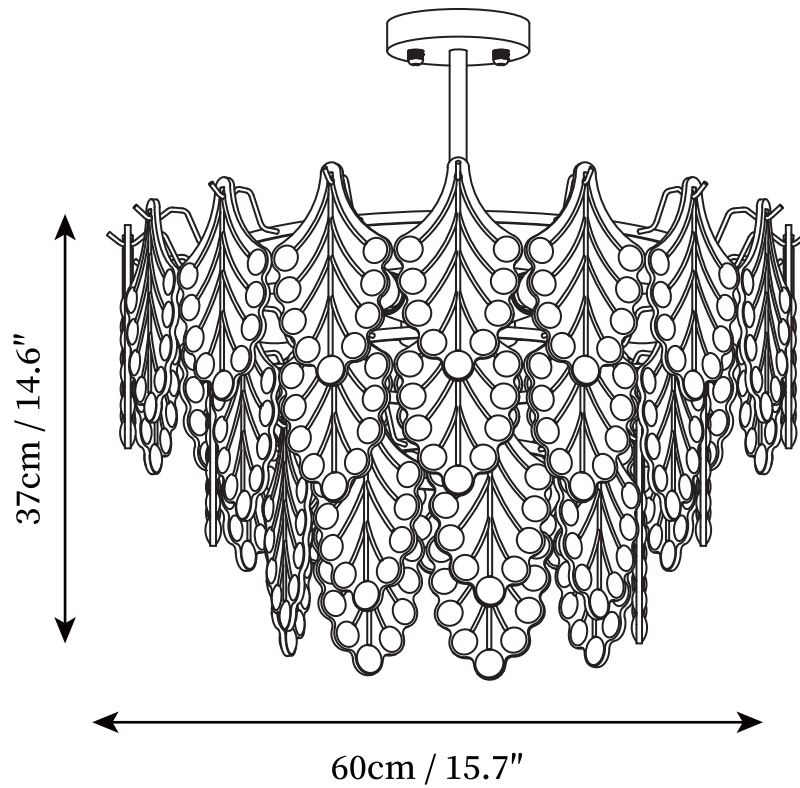

SPECIFICATION SHEET

SPECIFICATION DETAILS

*For custom options, consult factory for details

Fixture Dimensions	D 23.6" x H 14.6"
Light source	E14
Wattage	15W
Voltage	AC 110-240V
Color Temperature	Based on the purchase of light bulbs
CRI(Ra)	80CRI
Mounting	Ceiling
Driver Required	NO
Optional Color Temps	Buy bulbs as needed
LED Rated Life	Based on bulb life (we do not supply bulbs)
Dimming	Dimming is not supported
Finishes	Gold
Glass Details	Clear
Material	Iron, Metal, Glass
Rod Length	Suspension rod length 50cm
Rod Type	Gold / Rod