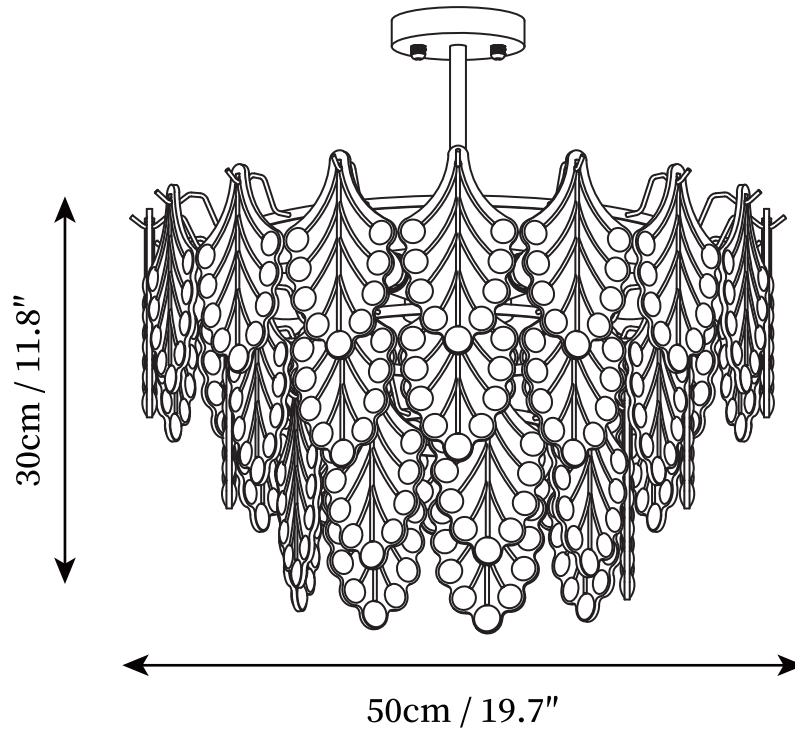

SPECIFICATION SHEET

SPECIFICATION DETAILS

*For custom options, consult factory for details

Fixture Dimensions	D 19.7" x H 10.6
Light source	E14
Wattage	15W
Voltage	AC 110-240V
Color Temperature	Based on the purchase of light bulbs
CRI(Ra)	80CRI
Mounting	Ceiling
Driver Required	NO
Optional Color Temps	Buy bulbs as needed
LED Rated Life	Based on bulb life (we do not supply bulbs)
Dimming	Dimming is not supported
Finishes	Gold
Glass Details	Clear
Material	Iron, Metal, Glass
Rod Length	Suspension rod length 50cm
Rod Type	Gold / Rod

SPECIFICATION SHEET

SPECIFICATION DETAILS

*For custom options, consult factory for details

Fixture Dimensions	D 23.6" x H 10.6"
Light source	E14
Wattage	15W
Voltage	AC 110-240V
Color Temperature	Based on the purchase of light bulbs
CRI(Ra)	80CRI
Mounting	Ceiling
Driver Required	NO
Optional Color Temps	Buy bulbs as needed
LED Rated Life	Based on bulb life (we do not supply bulbs)
Dimming	Dimming is not supported
Finishes	Gold
Glass Details	Clear
Material	Iron, Metal, Glass
Rod Length	Suspension rod length 50cm
Rod Type	Gold / Rod

SPECIFICATION SHEET

SPECIFICATION DETAILS

*For custom options, consult factory for details

Fixture Dimensions	D 19.7" x H 11.8"
Light source	E14
Wattage	15W
Voltage	AC 110-240V
Color Temperature	Based on the purchase of light bulbs
CRI(Ra)	80CRI
Mounting	Ceiling
Driver Required	NO
Optional Color Temps	Buy bulbs as needed
LED Rated Life	Based on bulb life (we do not supply bulbs)
Dimming	Dimming is not supported
Finishes	Gold
Glass Details	Clear
Material	Iron, Metal, Glass
Rod Length	Suspension rod length 50cm
Rod Type	Gold / Rod