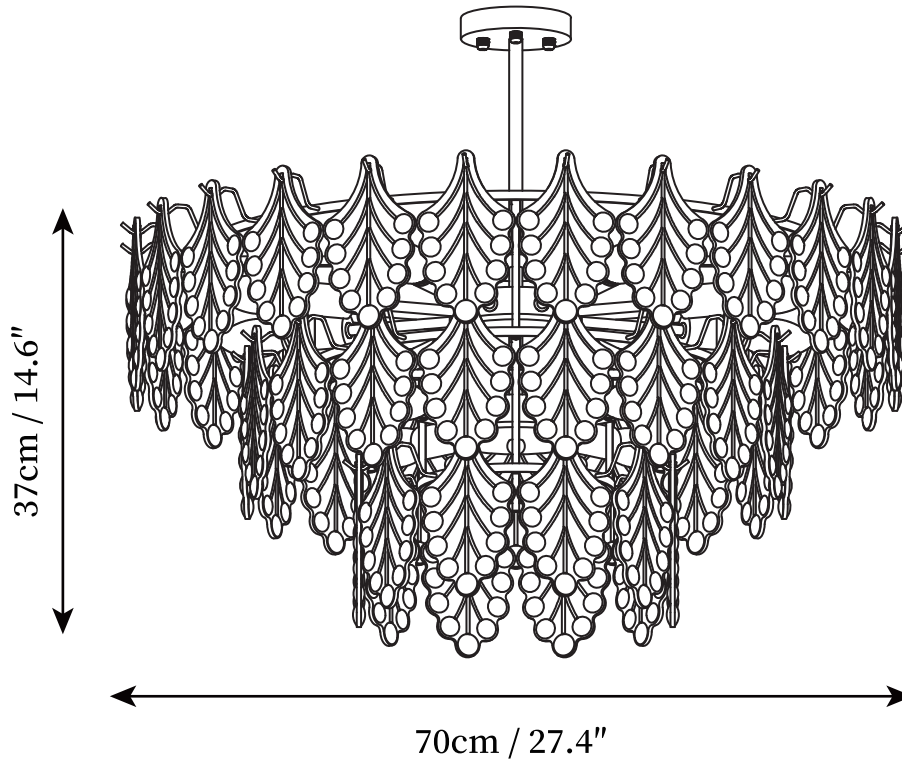

SPECIFICATION SHEET

SPECIFICATION DETAILS

*For custom options, consult factory for details

Fixture Dimensions	D 27.4" x H 14.6"
Light source	E14
Wattage	15W
Voltage	AC 110-240V
Color Temperature	Based on the purchase of light bulbs
CRI(Ra)	80CRI
Mounting	Ceiling
Driver Required	NO
Optional Color Temps	Buy bulbs as needed
LED Rated Life	Based on bulb life (we do not supply bulbs)
Dimming	Dimming is not supported
Finishes	Gold
Glass Details	Clear
Material	Iron, Metal, Glass
Rod Length	Suspension rod length 50cm
Rod Type	Gold / Rod