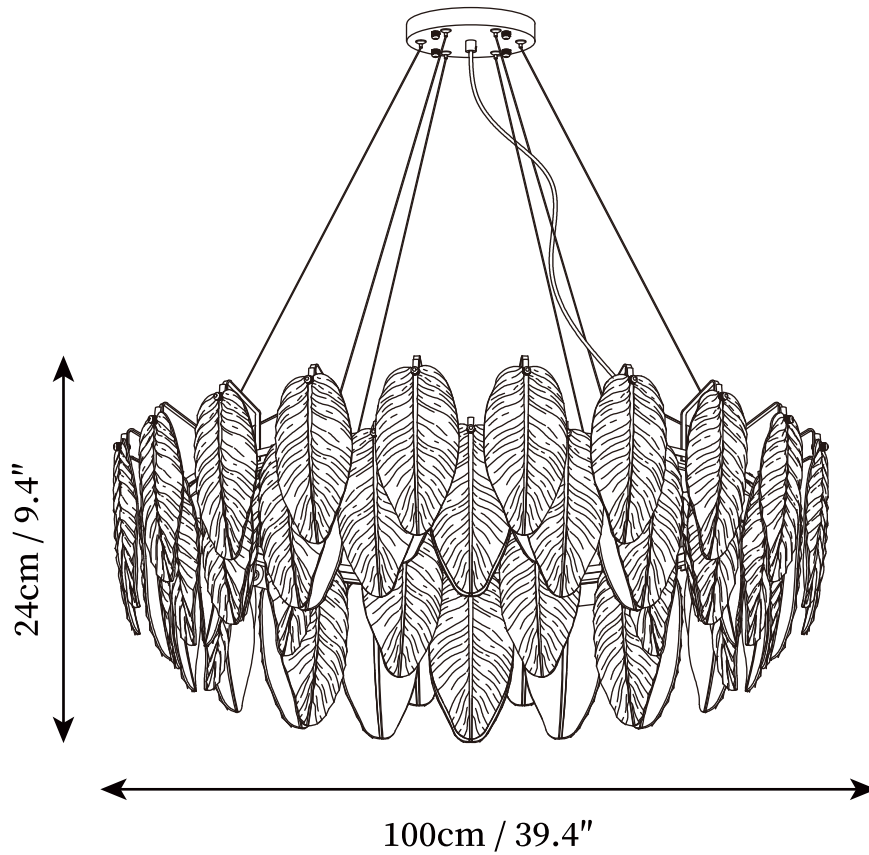

SPECIFICATION SHEET

SPECIFICATION DETAILS

*For custom options, consult factory for details

Fixture Dimensions	D 39.4" x H 9.4"
Light source	E14 (bulb not included)
Wattage	MAX 15W incandescent bulb or LED equivalent.
Voltage	AC 110-240V
Mounting	Hardwired.
Dimming	Compatible with dimmable bulbs (bulb not included)
Control method	Compatible with common wall switches (not included)
Finishes	Gold
Shade Details	Clear
Material	Iron, Metal, Glass
Wire Length	The standard length of the suspended wire is 59 "(150 cm) and the length is adjustable.