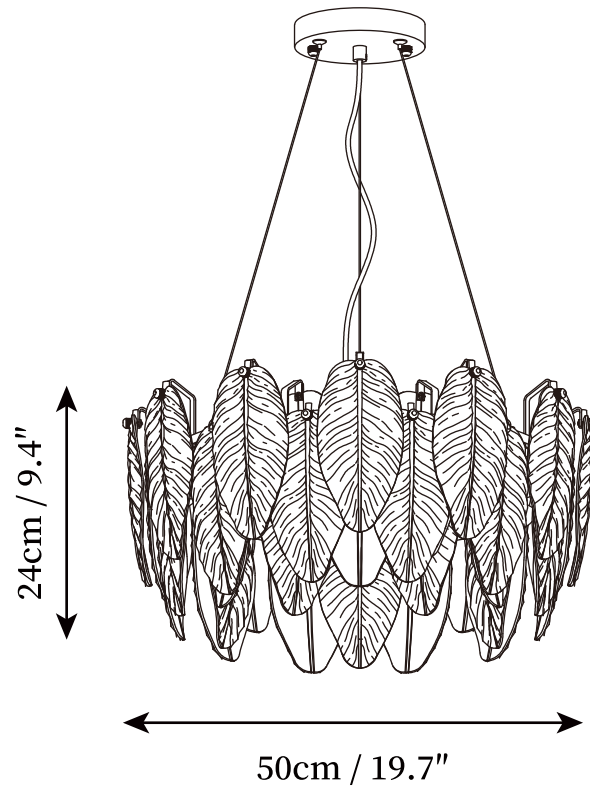

SPECIFICATION SHEET

SPECIFICATION DETAILS

*For custom options, consult factory for details

Fixture Dimensions	D 19.7" x H 9.4"
Light source	E14 (bulb not included)
Wattage	MAX 15W incandescent bulb or LED equivalent.
Voltage	AC 110-240V
Mounting	Hardwired.
Dimming	Compatible with dimmable bulbs (bulb not included)
Control method	Compatible with common wall switches (not included)
Finishes	Gold
Shade Details	Clear
Material	Iron, Metal, Glass
Wire Length	The standard length of the suspended wire is 59 "(150 cm) and the length is adjustable.

SPECIFICATION SHEET

SPECIFICATION DETAILS

*For custom options, consult factory for details

Fixture Dimensions	D 23.6" x H 9.4"
Light source	E14 (bulb not included)
Wattage	MAX 15W incandescent bulb or LED equivalent.
Voltage	AC 110-240V
Mounting	Hardwired.
Dimming	Compatible with dimmable bulbs (bulb not included)
Control method	Compatible with common wall switches (not included)
Finishes	Gold
Shade Details	Clear
Material	Iron, Metal, Glass
Wire Length	The standard length of the suspended wire is 59 "(150 cm) and the length is adjustable.

SPECIFICATION SHEET

SPECIFICATION DETAILS

*For custom options, consult factory for details

Fixture Dimensions	D 31.5" x H 9.4"
Light source	E14 (bulb not included)
Wattage	MAX 15W incandescent bulb or LED equivalent.
Voltage	AC 110-240V
Mounting	Hardwired.
Dimming	Compatible with dimmable bulbs (bulb not included)
Control method	Compatible with common wall switches (not included)
Finishes	Gold
Shade Details	Clear
Material	Iron, Metal, Glass
Wire Length	The standard length of the suspended wire is 59 "(150 cm) and the length is adjustable.