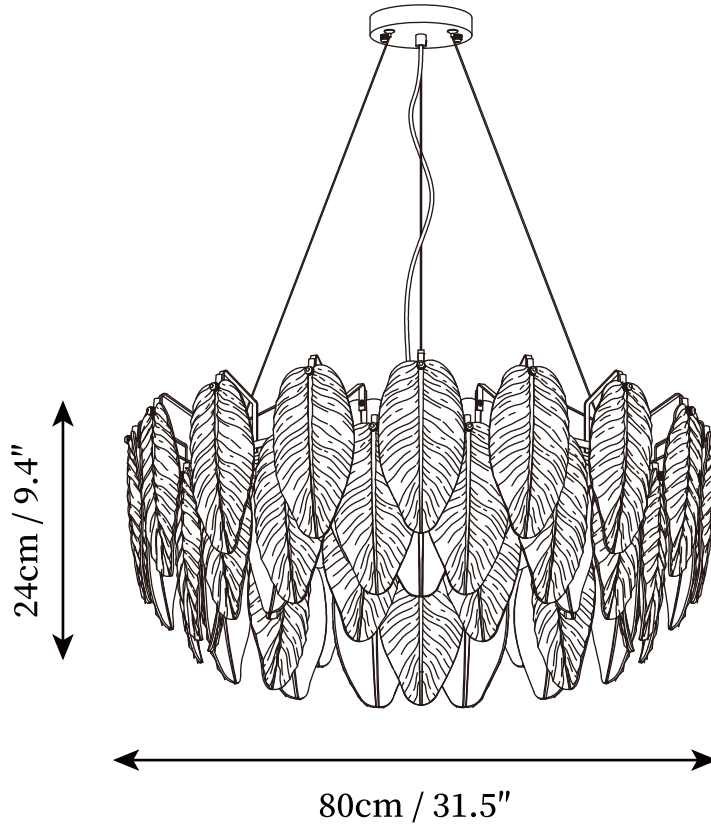

SPECIFICATION SHEET

SPECIFICATION DETAILS

*For custom options, consult factory for details

Fixture Dimensions	D 19.7" x H 9.4"
Light source	E14 (bulb not included)
Wattage	MAX 15W incandescent bulb or LED equivalent.
Voltage	AC 110-240V
Mounting	Hardwired.
Dimming	Compatible with dimmable bulbs (bulb not included)
Control method	Compatible with common wall switches (not included)
Finishes	Gold
Shade Details	Clear
Material	Iron, Metal, Glass
Wire Length	The standard length of the suspended wire is 59 "(150 cm) and the length is adjustable.

SPECIFICATION SHEET

SPECIFICATION DETAILS

*For custom options, consult factory for details

Fixture Dimensions	D 23.6" x H 9.4"
Light source	E14 (bulb not included)
Wattage	MAX 15W incandescent bulb or LED equivalent.
Voltage	AC 110-240V
Mounting	Hardwired.
Dimming	Compatible with dimmable bulbs (bulb not included)
Control method	Compatible with common wall switches (not included)
Finishes	Gold
Shade Details	Clear
Material	Iron, Metal, Glass
Wire Length	The standard length of the suspended wire is 59 "(150 cm) and the length is adjustable.

SPECIFICATION SHEET

SPECIFICATION DETAILS

*For custom options, consult factory for details

Fixture Dimensions	D 31.5" x H 9.4"
Light source	E14 (bulb not included)
Wattage	MAX 15W incandescent bulb or LED equivalent.
Voltage	AC 110-240V
Mounting	Hardwired.
Dimming	Compatible with dimmable bulbs (bulb not included)
Control method	Compatible with common wall switches (not included)
Finishes	Gold
Shade Details	Clear
Material	Iron, Metal, Glass
Wire Length	The standard length of the suspended wire is 59 "(150 cm) and the length is adjustable.