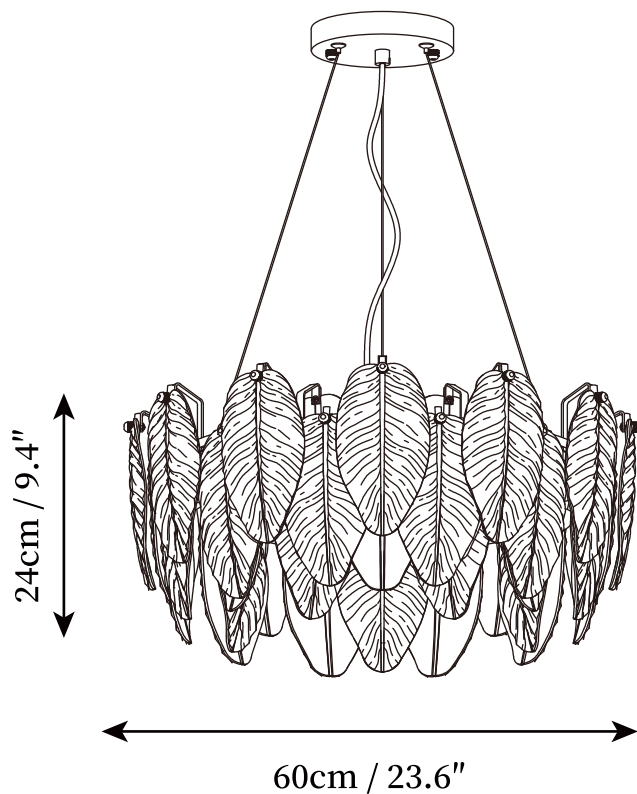

SPECIFICATION SHEET

SPECIFICATION DETAILS

*For custom options, consult factory for details

Fixture Dimensions	D 19.7" x H 9.4"
Light source	E14 (bulb not included)
Wattage	MAX 15W incandescent bulb or LED equivalent.
Voltage	AC 110-240V
Mounting	Hardwired.
Dimming	Compatible with dimmable bulbs (bulb not included)
Control method	Compatible with common wall switches (not included)
Finishes	Gold
Shade Details	Clear
Material	Iron, Metal, Glass
Wire Length	The standard length of the suspended wire is 59 "(150 cm) and the length is adjustable.

SPECIFICATION SHEET

SPECIFICATION DETAILS

*For custom options, consult factory for details

Fixture Dimensions	D 23.6" x H 9.4"
Light source	E14 (bulb not included)
Wattage	MAX 15W incandescent bulb or LED equivalent.
Voltage	AC 110-240V
Mounting	Hardwired.
Dimming	Compatible with dimmable bulbs (bulb not included)
Control method	Compatible with common wall switches (not included)
Finishes	Gold
Shade Details	Clear
Material	Iron, Metal, Glass
Wire Length	The standard length of the suspended wire is 59 "(150 cm) and the length is adjustable.

SPECIFICATION SHEET

SPECIFICATION DETAILS

*For custom options, consult factory for details

Fixture Dimensions	D 31.5" x H 9.4"
Light source	E14 (bulb not included)
Wattage	MAX 15W incandescent bulb or LED equivalent.
Voltage	AC 110-240V
Mounting	Hardwired.
Dimming	Compatible with dimmable bulbs (bulb not included)
Control method	Compatible with common wall switches (not included)
Finishes	Gold
Shade Details	Clear
Material	Iron, Metal, Glass
Wire Length	The standard length of the suspended wire is 59 "(150 cm) and the length is adjustable.