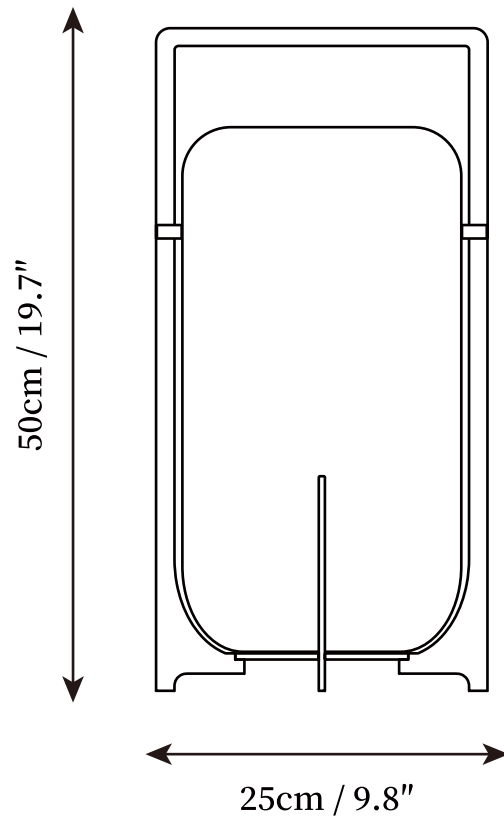

SPECIFICATION SHEET

SPECIFICATION DETAILS

*For custom options, consult factory for details

Fixture Dimensions	D 7.9" x H 11"
Light source	Integrated LED
Wattage	~10W
Voltage	AC 110-240V
CRI(Ra)	90+CRI
Control method	Button push switch.
LED Rated Life	30000 hours
Color Temperature	Warm Light (3000K), Neutral Light (4000K), Cool Light (6000K)
Finishes	Stainless steel.
Shade Details	Frosted translucent.
Material	Stainless Steel, Glass
Cord	USB charging cable provided, charger not included.

SPECIFICATION SHEET

SPECIFICATION DETAILS

*For custom options, consult factory for details

Fixture Dimensions	D 7.9" x H 15"
Light source	Integrated LED
Wattage	~10W
Voltage	AC 110-240V
CRI(Ra)	90+CRI
Control method	Button push switch.
LED Rated Life	30000 hours
Color Temperature	Warm Light (3000K), Neutral Light (4000K), Cool Light (6000K)
Finishes	Stainless steel.
Shade Details	Frosted translucent.
Material	Stainless Steel, Glass
Cord	USB charging cable provided, charger not included.

SPECIFICATION SHEET

SPECIFICATION DETAILS

*For custom options, consult factory for details

Fixture Dimensions	D 9.8" x H 19.7"
Light source	Integrated LED
Wattage	~10W
Voltage	AC 110-240V
CRI(Ra)	90+CRI
Control method	Button push switch.
LED Rated Life	30000 hours
Color Temperature	Warm Light (3000K), Neutral Light (4000K), Cool Light (6000K)
Finishes	Stainless steel.
Shade Details	Frosted translucent.
Material	Stainless Steel, Glass
Cord	USB charging cable provided, charger not included.