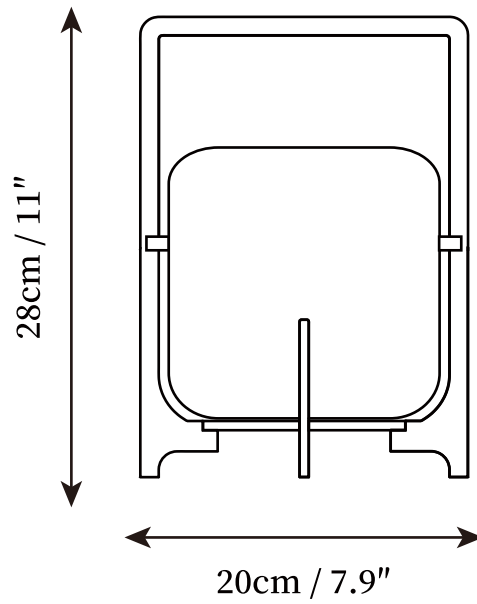

SPECIFICATION SHEET

SPECIFICATION DETAILS

*For custom options, consult factory for details

Fixture Dimensions	D 7.9" x H 11"
Light source	Integrated LED
Wattage	~10W
Voltage	AC 110-240V
CRI(Ra)	90+CRI
Control method	Button push switch.
LED Rated Life	30000 hours
Color Temperature	Warm Light (3000K), Neutral Light (4000K), Cool Light (6000K)
Finishes	Stainless steel.
Shade Details	Frosted translucent.
Material	Stainless Steel, Glass
Cord	USB charging cable provided, charger not included.

SPECIFICATION SHEET

SPECIFICATION DETAILS

*For custom options, consult factory for details

Fixture Dimensions	D 7.9" x H 15"
Light source	Integrated LED
Wattage	~10W
Voltage	AC 110-240V
CRI(Ra)	90+CRI
Control method	Button push switch.
LED Rated Life	30000 hours
Color Temperature	Warm Light (3000K), Neutral Light (4000K), Cool Light (6000K)
Finishes	Stainless steel.
Shade Details	Frosted translucent.
Material	Stainless Steel, Glass
Cord	USB charging cable provided, charger not included.

SPECIFICATION SHEET

SPECIFICATION DETAILS

*For custom options, consult factory for details

Fixture Dimensions	D 9.8" x H 19.7"
Light source	Integrated LED
Wattage	~10W
Voltage	AC 110-240V
CRI(Ra)	90+CRI
Control method	Button push switch.
LED Rated Life	30000 hours
Color Temperature	Warm Light (3000K), Neutral Light (4000K), Cool Light (6000K)
Finishes	Stainless steel.
Shade Details	Frosted translucent.
Material	Stainless Steel, Glass
Cord	USB charging cable provided, charger not included.