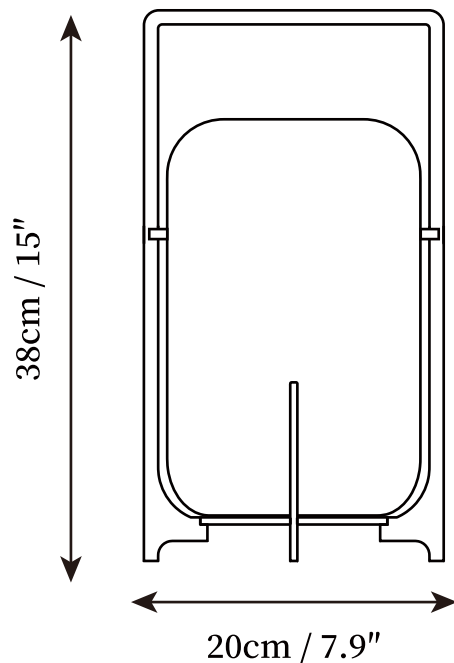

SPECIFICATION SHEET

SPECIFICATION DETAILS

*For custom options, consult factory for details

Fixture Dimensions	D 7.9" x H 11"
Light source	Integrated LED
Wattage	~10W
Voltage	AC 110-240V
CRI(Ra)	90+CRI
Control method	Button push switch.
LED Rated Life	30000 hours
Color Temperature	Warm Light (3000K), Neutral Light (4000K), Cool Light (6000K)
Finishes	Stainless steel.
Shade Details	Frosted translucent.
Material	Stainless Steel, Glass
Cord	USB charging cable provided, charger not included.

SPECIFICATION SHEET

SPECIFICATION DETAILS

*For custom options, consult factory for details

Fixture Dimensions	D 7.9" x H 15"
Light source	Integrated LED
Wattage	~10W
Voltage	AC 110-240V
CRI(Ra)	90+CRI
Control method	Button push switch.
LED Rated Life	30000 hours
Color Temperature	Warm Light (3000K), Neutral Light (4000K), Cool Light (6000K)
Finishes	Stainless steel.
Shade Details	Frosted translucent.
Material	Stainless Steel, Glass
Cord	USB charging cable provided, charger not included.

SPECIFICATION SHEET

SPECIFICATION DETAILS

*For custom options, consult factory for details

Fixture Dimensions	D 9.8" x H 19.7"
Light source	Integrated LED
Wattage	~10W
Voltage	AC 110-240V
CRI(Ra)	90+CRI
Control method	Button push switch.
LED Rated Life	30000 hours
Color Temperature	Warm Light (3000K), Neutral Light (4000K), Cool Light (6000K)
Finishes	Stainless steel.
Shade Details	Frosted translucent.
Material	Stainless Steel, Glass
Cord	USB charging cable provided, charger not included.