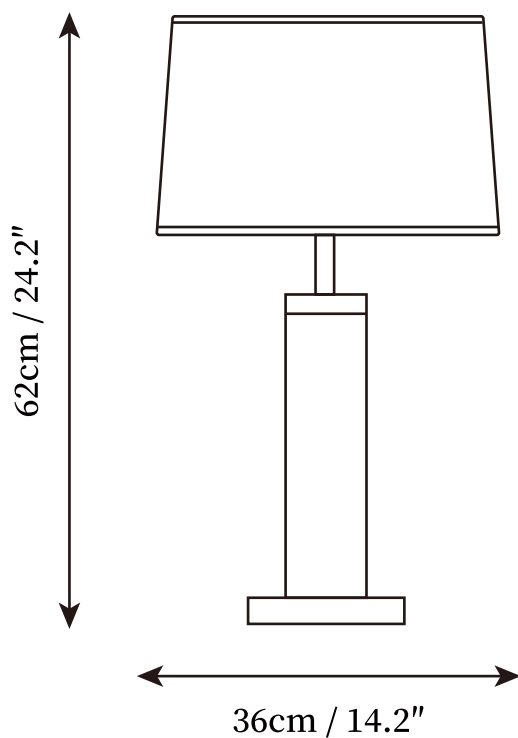

## SPECIFICATION DETAILS

\*For custom options, consult factory for details

<b>Fixture Dimensions</b>	D 14.2" x H 24.2"
<b>Light source</b>	E26 or E27. (bulb not included)
<b>Wattage</b>	MAX 40W incandescent bulb or LED equivalent.
<b>Voltage</b>	AC 110-240V
<b>Dimming</b>	Compatible with dimmable bulbs (bulb not included)
<b>Control method</b>	In line ON / OFF switch.
<b>Finishes</b>	Gold
<b>Shade Details</b>	Black, White
<b>Material</b>	Metal, Iron, Fabric
<b>Cord Length</b>	Supplied with switched plug cord, length ~59" (150cm).