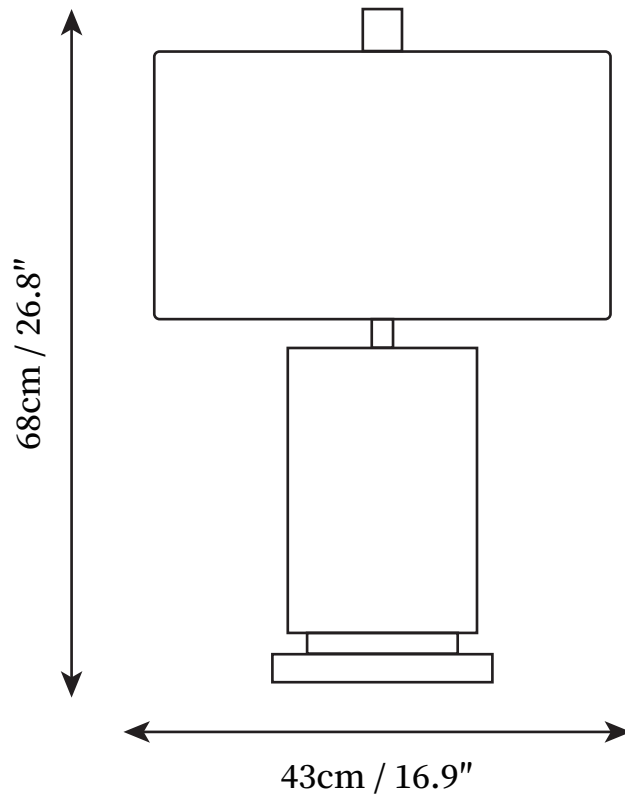

SPECIFICATION SHEET

SPECIFICATION DETAILS

*For custom options, consult factory for details

Fixture Dimensions	D 16.9" x H 26.8"
Light source	E26 or E27
Wattage	Max 40W
Voltage	AC 110-240V
Color Temperature	Based on the purchase of light bulbs
CRI(Ra)	80CRI
Mounting	Table
Driver Required	NO
Optional Color Temps	Buy bulbs as needed
LED Rated Life	Based on bulb life (we do not supply bulbs)
Dimming	Dimming is not supported
Finishes	Gold
Shade Details	White
Material	Marble, Fabric, Metal
Wire Length	59"
Wire Type	Wire with switch plug