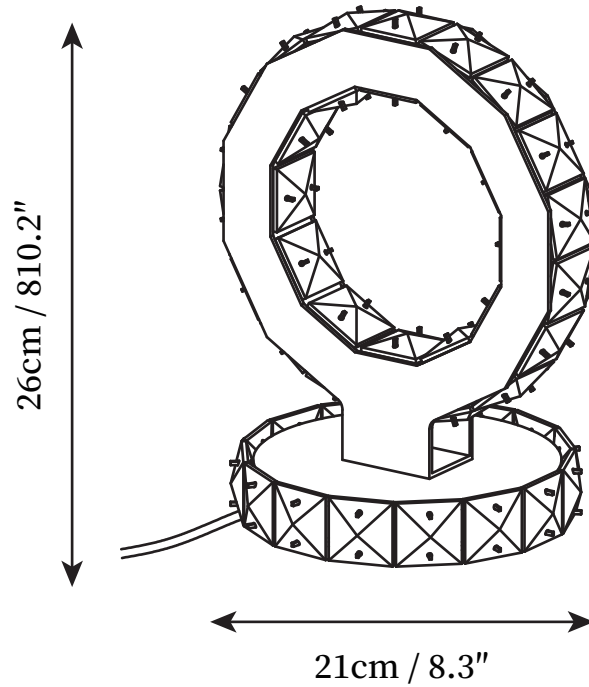

SPECIFICATION SHEET

SPECIFICATION DETAILS

*For custom options, consult factory for details

Fixture Dimensions	D 8.3" x H 10.2"
Light source	Integrated LED
Wattage	10W
Voltage	AC 110-240V
Color Temperature	3000k
CRI(Ra)	80CRI
Mounting	Table
Driver Required	Yes
Optional Color Temps	Warm White (3000K), Cool White (6000K), Daylight (4000K)
LED Rated Life	30000hours
Dimming	Dimming is not supported
Finishes	Chrome
Shade Details	Chrome
Material	Stainless Steel, Crystal
Wire Length	59"
Wire Type	Wire with switch plug