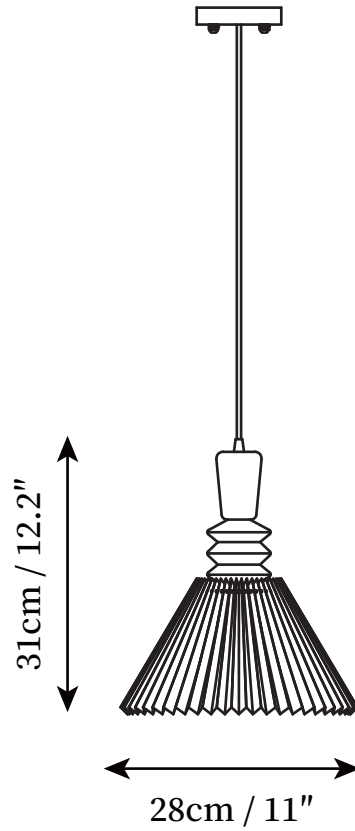

SPECIFICATION SHEET

SPECIFICATION DETAILS

*For custom options, consult factory for details

Fixture Dimensions	D 11" x H 11"
Light source	E26 or E27
Wattage	40W
Voltage	AC 110-240V
Color Temperature	Based on the purchase of light bulbs
CRI(Ra)	80CRI
Mounting	Ceiling
Driver Required	NO
Optional Color Temps	Buy bulbs as needed
LED Rated Life	Based on bulb life (we do not supply bulbs)
Dimming	Dimming is not supported
Finishes	Wooden
Shade Details	Black, White
Material	Wooden, Fabric, Metal
Wire Length	59"
Wire Type	White Coaxial Wire

SPECIFICATION SHEET

SPECIFICATION DETAILS

*For custom options, consult factory for details

Fixture Dimensions	D 11" x H 11.4"
Light source	E26 or E27
Wattage	40W
Voltage	AC 110-240V
Color Temperature	Based on the purchase of light bulbs
CRI(Ra)	80CRI
Mounting	Ceiling
Driver Required	NO
Optional Color Temps	Buy bulbs as needed
LED Rated Life	Based on bulb life (we do not supply bulbs)
Dimming	Dimming is not supported
Finishes	Wooden
Shade Details	Black, White
Material	Wooden, Fabric, Metal
Wire Length	59"
Wire Type	White Coaxial Wire

SPECIFICATION SHEET

SPECIFICATION DETAILS

*For custom options, consult factory for details

Fixture Dimensions	D 11" x H 12.2"
Light source	E26 or E27
Wattage	40W
Voltage	AC 110-240V
Color Temperature	Based on the purchase of light bulbs
CRI(Ra)	80CRI
Mounting	Ceiling
Driver Required	NO
Optional Color Temps	Buy bulbs as needed
LED Rated Life	Based on bulb life (we do not supply bulbs)
Dimming	Dimming is not supported
Finishes	Wooden
Shade Details	Black, White
Material	Wooden, Fabric, Metal
Wire Length	59"
Wire Type	White Coaxial Wire