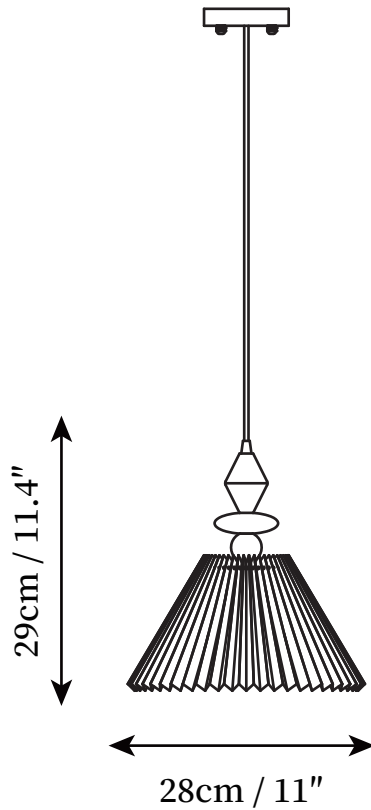

SPECIFICATION SHEET

SPECIFICATION DETAILS

*For custom options, consult factory for details

Fixture Dimensions	D 11" x H 11"
Light source	E26 or E27
Wattage	40W
Voltage	AC 110-240V
Color Temperature	Based on the purchase of light bulbs
CRI(Ra)	80CRI
Mounting	Ceiling
Driver Required	NO
Optional Color Temps	Buy bulbs as needed
LED Rated Life	Based on bulb life (we do not supply bulbs)
Dimming	Dimming is not supported
Finishes	Wooden
Shade Details	Black, White
Material	Wooden, Fabric, Metal
Wire Length	59"
Wire Type	White Coaxial Wire

SPECIFICATION SHEET

SPECIFICATION DETAILS

*For custom options, consult factory for details

Fixture Dimensions	D 11" x H 11.4"
Light source	E26 or E27
Wattage	40W
Voltage	AC 110-240V
Color Temperature	Based on the purchase of light bulbs
CRI(Ra)	80CRI
Mounting	Ceiling
Driver Required	NO
Optional Color Temps	Buy bulbs as needed
LED Rated Life	Based on bulb life (we do not supply bulbs)
Dimming	Dimming is not supported
Finishes	Wooden
Shade Details	Black, White
Material	Wooden, Fabric, Metal
Wire Length	59"
Wire Type	White Coaxial Wire

SPECIFICATION SHEET

SPECIFICATION DETAILS

*For custom options, consult factory for details

Fixture Dimensions	D 11" x H 12.2"
Light source	E26 or E27
Wattage	40W
Voltage	AC 110-240V
Color Temperature	Based on the purchase of light bulbs
CRI(Ra)	80CRI
Mounting	Ceiling
Driver Required	NO
Optional Color Temps	Buy bulbs as needed
LED Rated Life	Based on bulb life (we do not supply bulbs)
Dimming	Dimming is not supported
Finishes	Wooden
Shade Details	Black, White
Material	Wooden, Fabric, Metal
Wire Length	59"
Wire Type	White Coaxial Wire