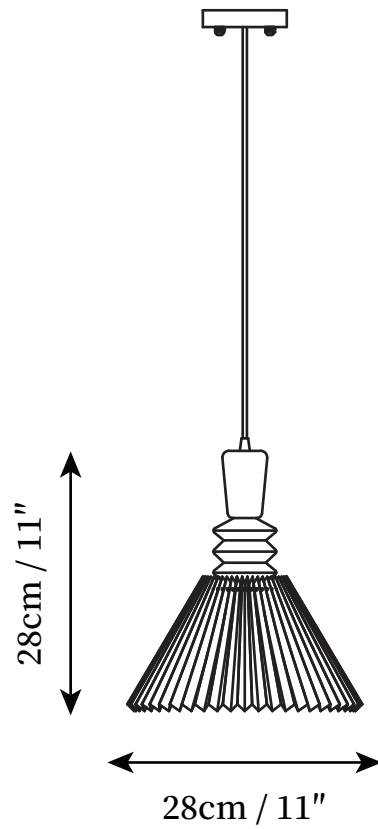

SPECIFICATION SHEET

SPECIFICATION DETAILS

*For custom options, consult factory for details

Fixture Dimensions	D 11" x H 11"
Light source	E26 or E27
Wattage	40W
Voltage	AC 110-240V
Color Temperature	Based on the purchase of light bulbs
CRI(Ra)	80CRI
Mounting	Ceiling
Driver Required	NO
Optional Color Temps	Buy bulbs as needed
LED Rated Life	Based on bulb life (we do not supply bulbs)
Dimming	Dimming is not supported
Finishes	Wooden
Shade Details	Black, White
Material	Wooden, Fabric, Metal
Wire Length	59"
Wire Type	White Coaxial Wire

SPECIFICATION SHEET

SPECIFICATION DETAILS

*For custom options, consult factory for details

Fixture Dimensions	D 11" x H 11.4"
Light source	E26 or E27
Wattage	40W
Voltage	AC 110-240V
Color Temperature	Based on the purchase of light bulbs
CRI(Ra)	80CRI
Mounting	Ceiling
Driver Required	NO
Optional Color Temps	Buy bulbs as needed
LED Rated Life	Based on bulb life (we do not supply bulbs)
Dimming	Dimming is not supported
Finishes	Wooden
Shade Details	Black, White
Material	Wooden, Fabric, Metal
Wire Length	59"
Wire Type	White Coaxial Wire

SPECIFICATION SHEET

SPECIFICATION DETAILS

*For custom options, consult factory for details

Fixture Dimensions	D 11" x H 12.2"
Light source	E26 or E27
Wattage	40W
Voltage	AC 110-240V
Color Temperature	Based on the purchase of light bulbs
CRI(Ra)	80CRI
Mounting	Ceiling
Driver Required	NO
Optional Color Temps	Buy bulbs as needed
LED Rated Life	Based on bulb life (we do not supply bulbs)
Dimming	Dimming is not supported
Finishes	Wooden
Shade Details	Black, White
Material	Wooden, Fabric, Metal
Wire Length	59"
Wire Type	White Coaxial Wire