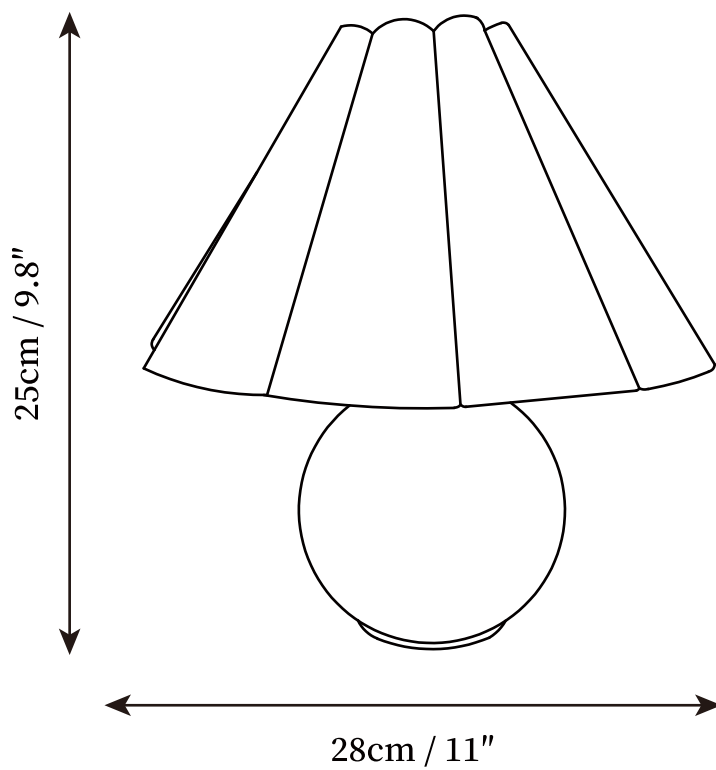

SPECIFICATION SHEET

SPECIFICATION DETAILS

*For custom options, consult factory for details

Fixture Dimensions	D 11" x H 9.8"
Light source	E14. (bulb not included)
Wattage	MAX 15W incandescent bulb or LED equivalent.
Voltage	AC 110-240V
Dimming	Compatible with dimmable bulbs (bulb not included)
Control method	In line ON / OFF switch.
Finishes	Beige.
Shade Details	Yellow plaid, Yellow, White.
Material	Ceramics, Iron, Fabric.
Cord Length	Supplied with switched plug cord, length ~59" (150cm).
