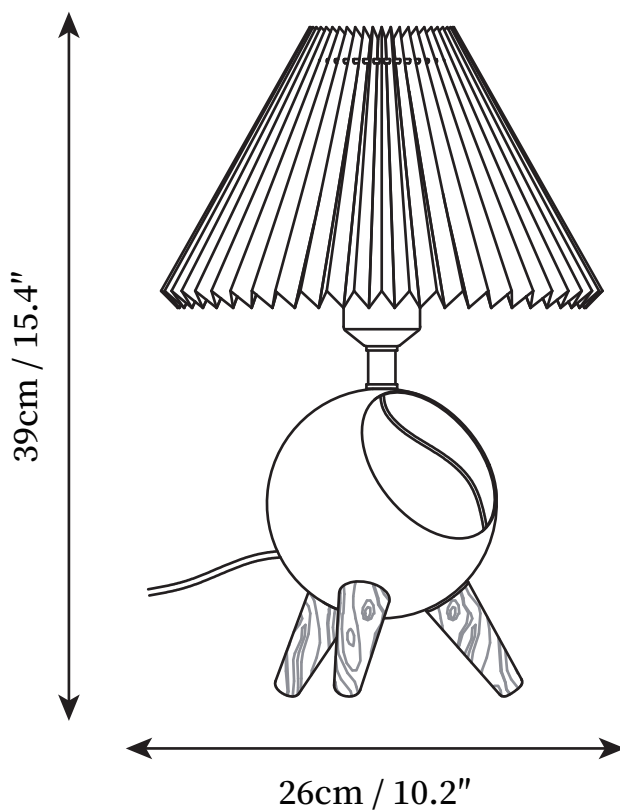

## SPECIFICATION DETAILS

\*For custom options, consult factory for details

<b>Fixture Dimensions</b>	D 10.2" x H 15.4"
<b>Light source</b>	E27 or E26
<b>Wattage</b>	Max 40W
<b>Voltage</b>	AC 110-240V
<b>Color Temperature</b>	Based on the purchase of light bulbs
<b>CRI(Ra)</b>	80CRI
<b>Mounting</b>	Table
<b>Driver Required</b>	NO
<b>Optional Color Temps</b>	Buy bulbs as needed
<b>LED Rated Life</b>	Based on bulb life (we do not supply bulbs)
<b>Dimming</b>	Dimming is not supported
<b>Finishes</b>	White, Pink
<b>Shade Details</b>	White
<b>Material</b>	Fabric, Metal, Iron, Wooden
<b>Wire Length</b>	59"
<b>Wire Type</b>	Wire with switch plug