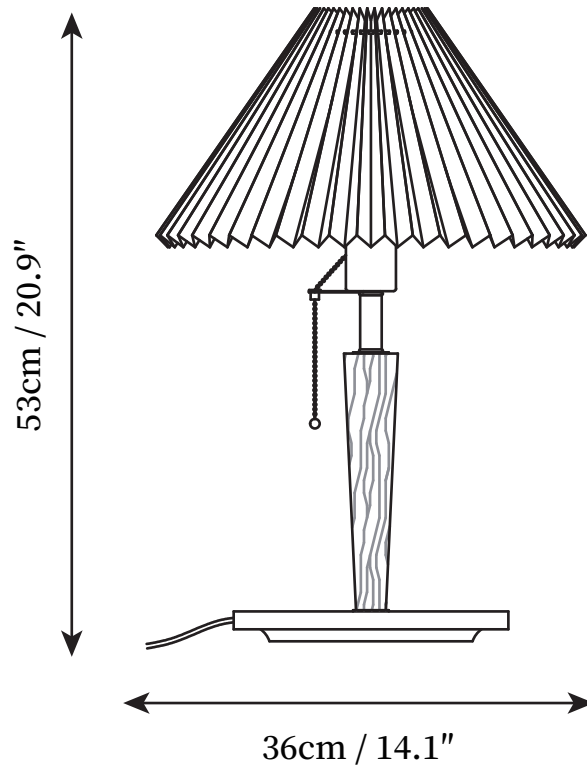

## SPECIFICATION DETAILS

\*For custom options, consult factory for details

<b>Fixture Dimensions</b>	D 14.1" x H 20.9"
<b>Light source</b>	E27 or E26
<b>Wattage</b>	Max 40W
<b>Voltage</b>	AC 110-240V
<b>Color Temperature</b>	Based on the purchase of light bulbs
<b>CRI(Ra)</b>	80CRI
<b>Mounting</b>	Table
<b>Driver Required</b>	NO
<b>Optional Color Temps</b>	Buy bulbs as needed
<b>LED Rated Life</b>	Based on bulb life (we do not supply bulbs)
<b>Dimming</b>	Dimming is not supported
<b>Finishes</b>	Wooden
<b>Shade Details</b>	White
<b>Material</b>	Fabric, Brass, Wooden
<b>Wire Length</b>	59"
<b>Wire Type</b>	Wire with switch plug