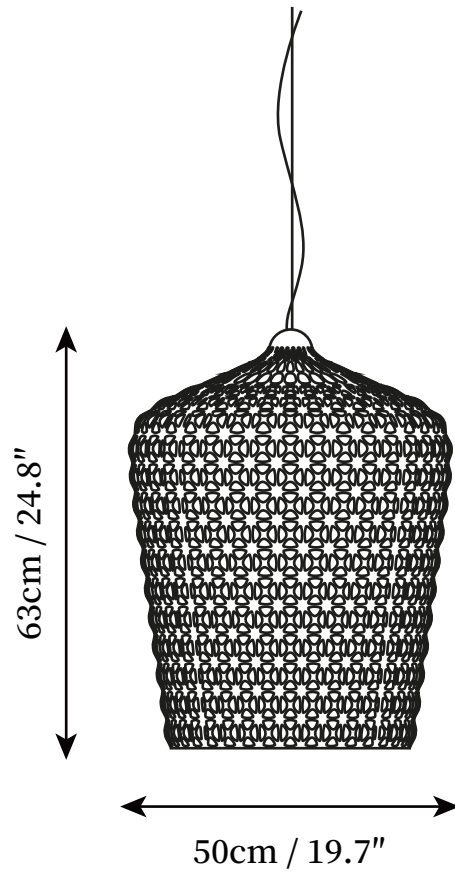

SPECIFICATION SHEET

SPECIFICATION DETAILS

*For custom options, consult factory for details

Fixture Dimensions	D 19.7" x H 24.8"
Light source	Integrated LED
Wattage	24W
Voltage	AC 110-240V
Color Temperature	3000k
CRI(Ra)	80CRI
Mounting	Ceiling
Driver Required	Yes
Optional Color Temps	Warm White (3000K), Cool White (6000K), Daylight (4000K)
LED Rated Life	30000hours
Dimming	Dimming is not supported
Finishes	Blue, Clear, Green, White, Black
Shade Details	Blue, Clear, Green, White, Black
Material	Acrylic
Wire Length	59"
Wire Type	White Coaxial Wire