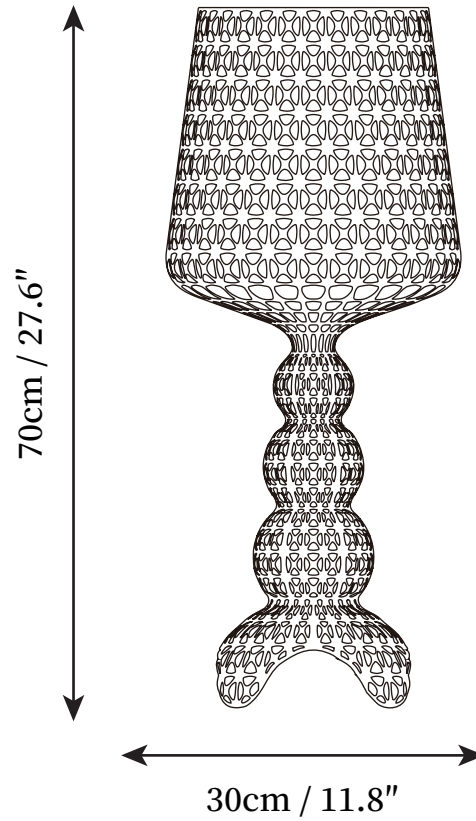

# SPECIFICATION SHEET

---

## SPECIFICATION DETAILS

\*For custom options, consult factory for details

<b>Fixture Dimensions</b>	D 11.8" x H 27.6"
<b>Light source</b>	Integrated LED
<b>Wattage</b>	24W
<b>Voltage</b>	AC 110-240V
<b>Color Temperature</b>	3000k
<b>CRI(Ra)</b>	80CRI
<b>Mounting</b>	Table
<b>Driver Required</b>	Yes
<b>Optional Color Temps</b>	Warm White (3000K), Cool White (6000K), Daylight (4000K)
<b>LED Rated Life</b>	30000hours
<b>Dimming</b>	Dimming is not supported
<b>Finishes</b>	Blue, Clear, Green, White, Black
<b>Shade Details</b>	Blue, Clear, Green, White, Black
<b>Material</b>	Acrylic
<b>Wire Length</b>	59"
<b>Wire Type</b>	Wire with switch plug