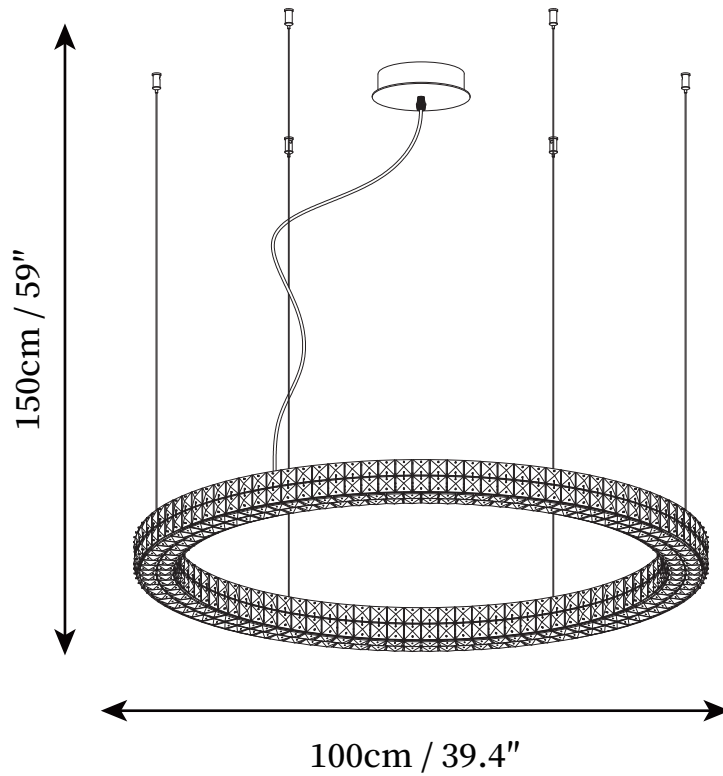

SPECIFICATION SHEET

SPECIFICATION DETAILS

*For custom options, consult factory for details

Fixture Dimensions	D 39.4" x H 59"
Light source	Integrated LED
Wattage	20W
Voltage	AC 110-240V
Color Temperature	3000k
CRI(Ra)	80CRI
Mounting	Ceiling
Driver Required	Yes
Optional Color Temps	Warm White (3000K), Cool White (6000K), Daylight (4000K)
LED Rated Life	30000hours
Dimming	Dimming is not supported
Finishes	Silver
Shade Details	Clear
Material	Stainless steel, Crystal
Wire Length	59"
Wire Type	Clear Coaxial Wire