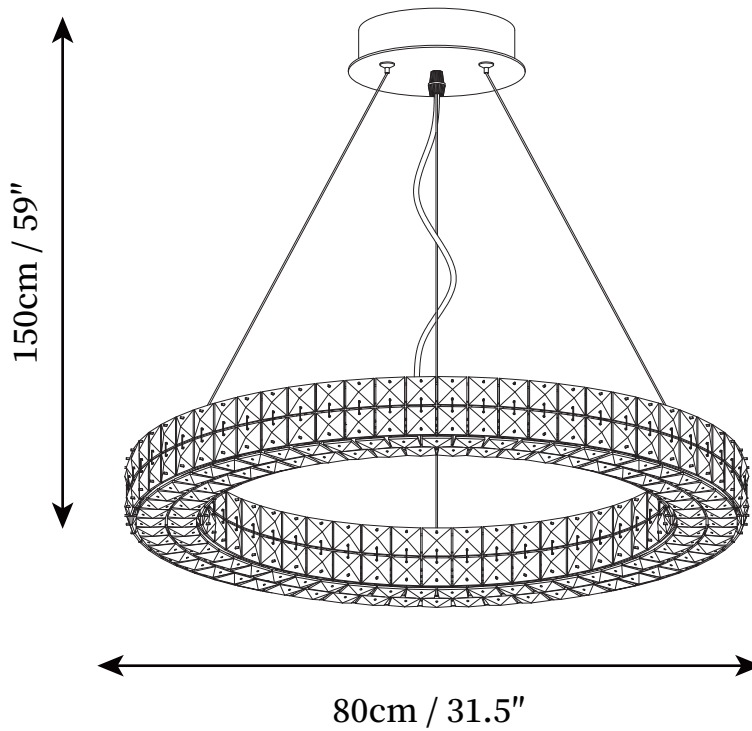

## SPECIFICATION DETAILS

\*For custom options, consult factory for details

<b>Fixture Dimensions</b>	D 15.7" x H 59"
<b>Light source</b>	Integrated LED
<b>Wattage</b>	20W
<b>Voltage</b>	AC 110-240V
<b>Color Temperature</b>	3000k
<b>CRI(Ra)</b>	80CRI
<b>Mounting</b>	Ceiling
<b>Driver Required</b>	Yes
<b>Optional Color Temps</b>	Warm White (3000K), Cool White (6000K), Daylight (4000K)
<b>LED Rated Life</b>	30000hours
<b>Dimming</b>	Dimming is not supported
<b>Finishes</b>	Silver
<b>Shade Details</b>	Clear
<b>Material</b>	Stainless steel, Crystal
<b>Wire Length</b>	59"
<b>Wire Type</b>	Clear Coaxial Wire

## SPECIFICATION DETAILS

\*For custom options, consult factory for details

<b>Fixture Dimensions</b>	D 23.6 " x H 59"
<b>Light source</b>	Integrated LED
<b>Wattage</b>	20W
<b>Voltage</b>	AC 110-240V
<b>Color Temperature</b>	3000k
<b>CRI(Ra)</b>	80CRI
<b>Mounting</b>	Ceiling
<b>Driver Required</b>	Yes
<b>Optional Color Temps</b>	Warm White (3000K), Cool White (6000K), Daylight (4000K)
<b>LED Rated Life</b>	30000hours
<b>Dimming</b>	Dimming is not supported
<b>Finishes</b>	Silver
<b>Shade Details</b>	Clear
<b>Material</b>	Stainless steel, Crystal
<b>Wire Length</b>	59"
<b>Wire Type</b>	Clear Coaxial Wire

## SPECIFICATION DETAILS

\*For custom options, consult factory for details

<b>Fixture Dimensions</b>	D 31.5" x H 59"
<b>Light source</b>	Integrated LED
<b>Wattage</b>	20W
<b>Voltage</b>	AC 110-240V
<b>Color Temperature</b>	3000k
<b>CRI(Ra)</b>	80CRI
<b>Mounting</b>	Ceiling
<b>Driver Required</b>	Yes
<b>Optional Color Temps</b>	Warm White (3000K), Cool White (6000K), Daylight (4000K)
<b>LED Rated Life</b>	30000hours
<b>Dimming</b>	Dimming is not supported
<b>Finishes</b>	Silver
<b>Shade Details</b>	Clear
<b>Material</b>	Stainless steel, Crystal
<b>Wire Length</b>	59"
<b>Wire Type</b>	Clear Coaxial Wire