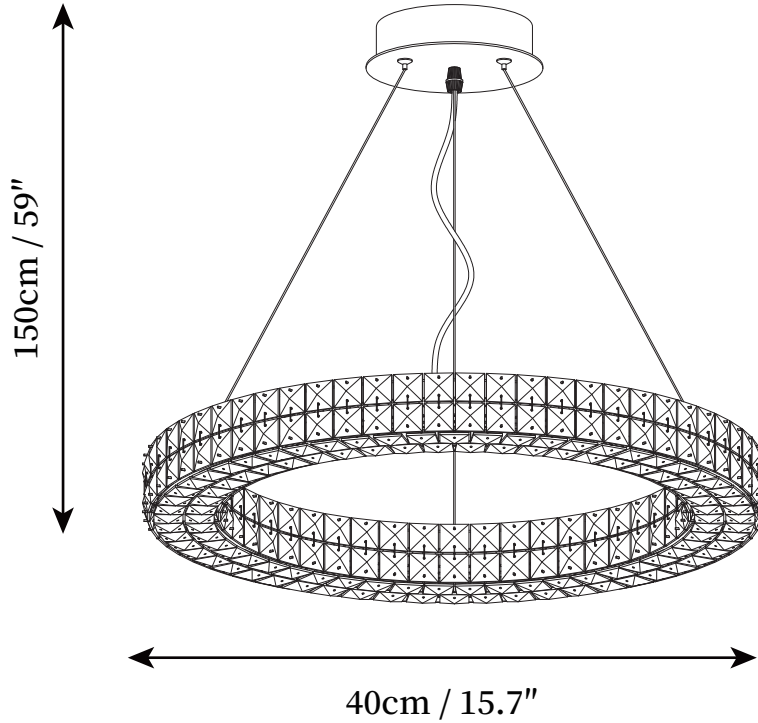

## SPECIFICATION DETAILS

\*For custom options, consult factory for details

<b>Fixture Dimensions</b>	D 15.7" x H 59"
<b>Light source</b>	Integrated LED
<b>Wattage</b>	20W
<b>Voltage</b>	AC 110-240V
<b>Color Temperature</b>	3000k
<b>CRI(Ra)</b>	80CRI
<b>Mounting</b>	Ceiling
<b>Driver Required</b>	Yes
<b>Optional Color Temps</b>	Warm White (3000K), Cool White (6000K), Daylight (4000K)
<b>LED Rated Life</b>	30000hours
<b>Dimming</b>	Dimming is not supported
<b>Finishes</b>	Silver
<b>Shade Details</b>	Clear
<b>Material</b>	Stainless steel, Crystal
<b>Wire Length</b>	59"
<b>Wire Type</b>	Clear Coaxial Wire

## SPECIFICATION DETAILS

\*For custom options, consult factory for details

<b>Fixture Dimensions</b>	D 23.6 " x H 59"
<b>Light source</b>	Integrated LED
<b>Wattage</b>	20W
<b>Voltage</b>	AC 110-240V
<b>Color Temperature</b>	3000k
<b>CRI(Ra)</b>	80CRI
<b>Mounting</b>	Ceiling
<b>Driver Required</b>	Yes
<b>Optional Color Temps</b>	Warm White (3000K), Cool White (6000K), Daylight (4000K)
<b>LED Rated Life</b>	30000hours
<b>Dimming</b>	Dimming is not supported
<b>Finishes</b>	Silver
<b>Shade Details</b>	Clear
<b>Material</b>	Stainless steel, Crystal
<b>Wire Length</b>	59"
<b>Wire Type</b>	Clear Coaxial Wire

## SPECIFICATION DETAILS

\*For custom options, consult factory for details

<b>Fixture Dimensions</b>	D 31.5" x H 59"
<b>Light source</b>	Integrated LED
<b>Wattage</b>	20W
<b>Voltage</b>	AC 110-240V
<b>Color Temperature</b>	3000k
<b>CRI(Ra)</b>	80CRI
<b>Mounting</b>	Ceiling
<b>Driver Required</b>	Yes
<b>Optional Color Temps</b>	Warm White (3000K), Cool White (6000K), Daylight (4000K)
<b>LED Rated Life</b>	30000hours
<b>Dimming</b>	Dimming is not supported
<b>Finishes</b>	Silver
<b>Shade Details</b>	Clear
<b>Material</b>	Stainless steel, Crystal
<b>Wire Length</b>	59"
<b>Wire Type</b>	Clear Coaxial Wire