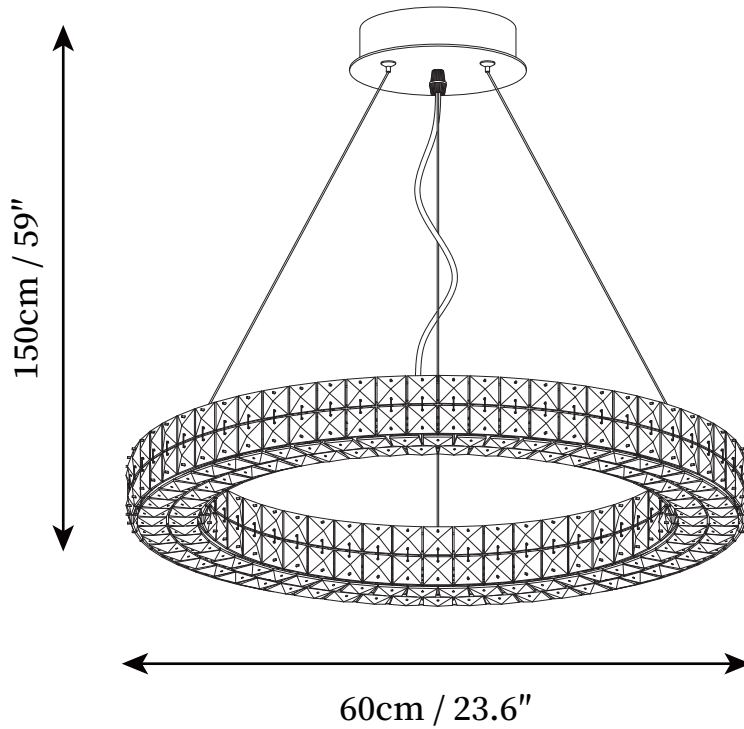

## SPECIFICATION DETAILS

\*For custom options, consult factory for details

<b>Fixture Dimensions</b>	D 15.7" x H 59"
<b>Light source</b>	Integrated LED
<b>Wattage</b>	20W
<b>Voltage</b>	AC 110-240V
<b>Color Temperature</b>	3000k
<b>CRI(Ra)</b>	80CRI
<b>Mounting</b>	Ceiling
<b>Driver Required</b>	Yes
<b>Optional Color Temps</b>	Warm White (3000K), Cool White (6000K), Daylight (4000K)
<b>LED Rated Life</b>	30000hours
<b>Dimming</b>	Dimming is not supported
<b>Finishes</b>	Silver
<b>Shade Details</b>	Clear
<b>Material</b>	Stainless steel, Crystal
<b>Wire Length</b>	59"
<b>Wire Type</b>	Clear Coaxial Wire

## SPECIFICATION DETAILS

\*For custom options, consult factory for details

<b>Fixture Dimensions</b>	D 23.6 " x H 59"
<b>Light source</b>	Integrated LED
<b>Wattage</b>	20W
<b>Voltage</b>	AC 110-240V
<b>Color Temperature</b>	3000k
<b>CRI(Ra)</b>	80CRI
<b>Mounting</b>	Ceiling
<b>Driver Required</b>	Yes
<b>Optional Color Temps</b>	Warm White (3000K), Cool White (6000K), Daylight (4000K)
<b>LED Rated Life</b>	30000hours
<b>Dimming</b>	Dimming is not supported
<b>Finishes</b>	Silver
<b>Shade Details</b>	Clear
<b>Material</b>	Stainless steel, Crystal
<b>Wire Length</b>	59"
<b>Wire Type</b>	Clear Coaxial Wire

## SPECIFICATION DETAILS

\*For custom options, consult factory for details

<b>Fixture Dimensions</b>	D 31.5" x H 59"
<b>Light source</b>	Integrated LED
<b>Wattage</b>	20W
<b>Voltage</b>	AC 110-240V
<b>Color Temperature</b>	3000k
<b>CRI(Ra)</b>	80CRI
<b>Mounting</b>	Ceiling
<b>Driver Required</b>	Yes
<b>Optional Color Temps</b>	Warm White (3000K), Cool White (6000K), Daylight (4000K)
<b>LED Rated Life</b>	30000hours
<b>Dimming</b>	Dimming is not supported
<b>Finishes</b>	Silver
<b>Shade Details</b>	Clear
<b>Material</b>	Stainless steel, Crystal
<b>Wire Length</b>	59"
<b>Wire Type</b>	Clear Coaxial Wire