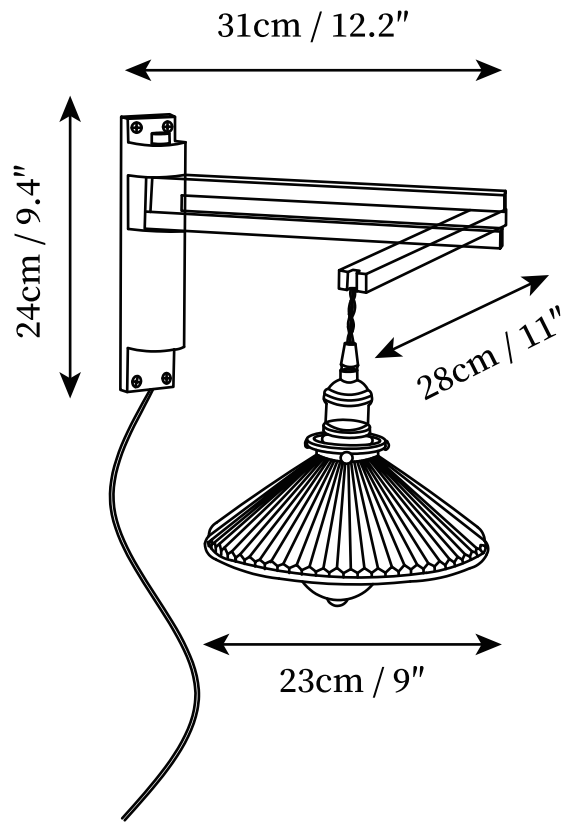

## SPECIFICATION DETAILS

\*For custom options, consult factory for details

Fixture Dimensions	L 23.2" x H 9.4"
Light source	E26 or E27
Wattage	Max 40W
Voltage	AC 110-240V
Color Temperature	Based on the purchase of light bulbs
CRI(Ra)	80CRI
Mounting	Wall
Driver Required	No
Optional Color Temps	Buy bulbs as needed
LED Rated Life	Based on bulb life (we do not supply bulbs)
Dimming	Dimming is not supported
Finishes	Wooden
Shade Details	White
Material	Wooden, Metal, Ceramic
Wire Length	59"
Wire Type	Wire with switch plug