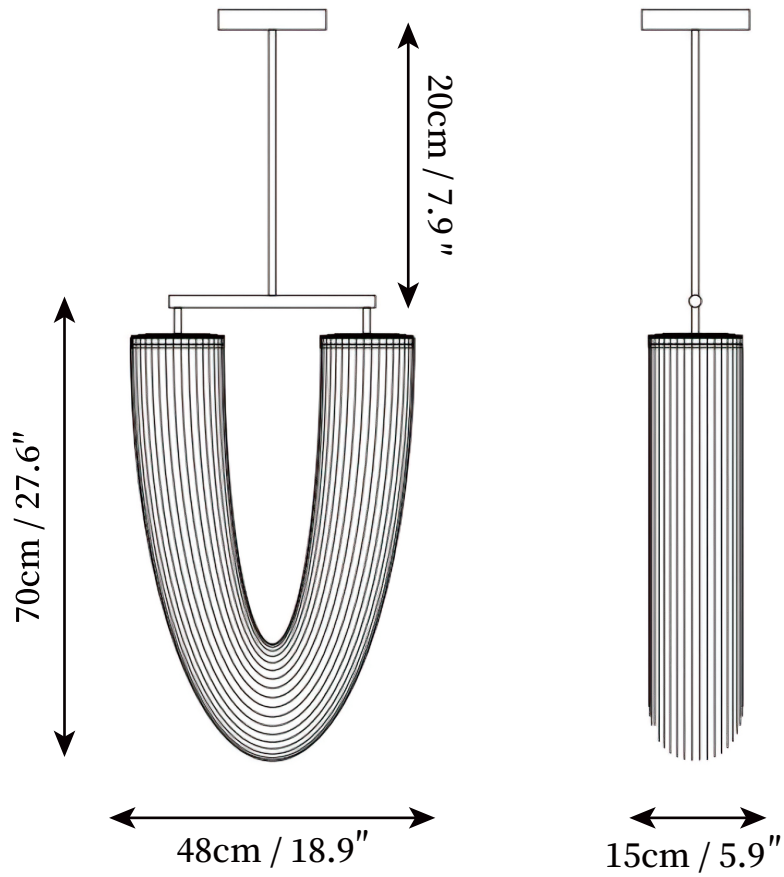

# SPECIFICATION SHEET

---

## SPECIFICATION DETAILS

\*For custom options, consult factory for details

<b>Fixture Dimensions</b>	L 18.9" x H 27.6"
<b>Light source</b>	Integrated LED
<b>Wattage</b>	~ 5W
<b>Voltage</b>	AC 110-240V
<b>Dimming</b>	Not supported
<b>CRI(Ra)</b>	90+ CRI
<b>Mounting</b>	Hardwired.
<b>LED Rated Life</b>	30000 hours
<b>Color Temperature</b>	Warm Light (3000K), Neutral Light (4000K), Cool Light (6000K)
<b>Control method</b>	Compatible with common wall switches (not included)
<b>Finishes</b>	Gold, Rose gold, Chrome
<b>Shadow Details</b>	Gold, Rose gold, Chrome
<b>Material</b>	Aluminum, Metal, Acrylic
<b>Rod Length</b>	Suspension rod is 19.7", Can be extended upon request.