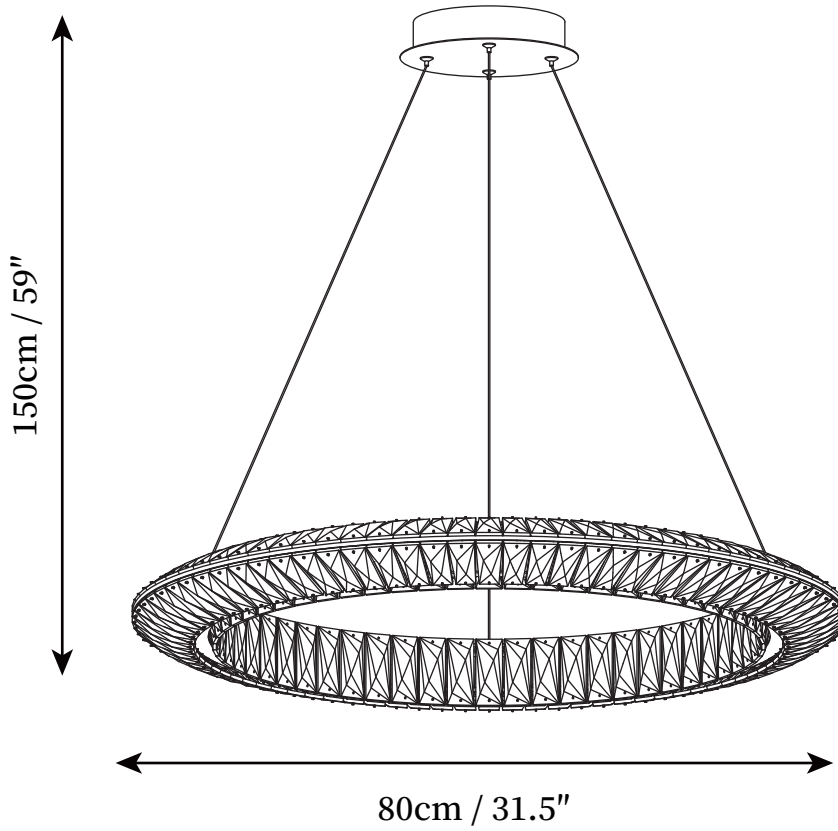

SPECIFICATION SHEET

SPECIFICATION DETAILS

*For custom options, consult factory for details

Fixture Dimensions	D 15.7" x H 59"
Light source	Integrated LED
Wattage	20W
Voltage	AC 110-240V
Color Temperature	3000k
CRI(Ra)	80CRI
Mounting	Ceiling
Driver Required	Yes
Optional Color Temps	Warm White (3000K), Cool White (6000K), Daylight (4000K)
LED Rated Life	30000hours
Dimming	Dimming is not supported
Finishes	Silver
Shade Details	Clear
Material	Stainless steel, Crystal
Wire Length	59"
Wire Type	Clear Coaxial Wire

SPECIFICATION SHEET

SPECIFICATION DETAILS

*For custom options, consult factory for details

Fixture Dimensions	D 23.6" x H 59"
Light source	Integrated LED
Wattage	25W
Voltage	AC 110-240V
Color Temperature	3000k
CRI(Ra)	80CRI
Mounting	Ceiling
Driver Required	Yes
Optional Color Temps	Warm White (3000K), Cool White (6000K), Daylight (4000K)
LED Rated Life	30000hours
Dimming	Dimming is not supported
Finishes	Silver
Shade Details	Clear
Material	Stainless steel, Crystal
Wire Length	59"
Wire Type	Clear Coaxial Wir

SPECIFICATION SHEET

SPECIFICATION DETAILS

*For custom options, consult factory for details

Fixture Dimensions	D 31.5" x H 59"
Light source	Integrated LED
Wattage	30W
Voltage	AC 110-240V
Color Temperature	3000k
CRI(Ra)	80CRI
Mounting	Ceiling
Driver Required	Yes
Optional Color Temps	Warm White (3000K), Cool White (6000K), Daylight (4000K)
LED Rated Life	30000hours
Dimming	Dimming is not supported
Finishes	Silver
Shade Details	Clear
Material	Stainless steel, Crystal
Wire Length	59"
Wire Type	Clear Coaxial Wire