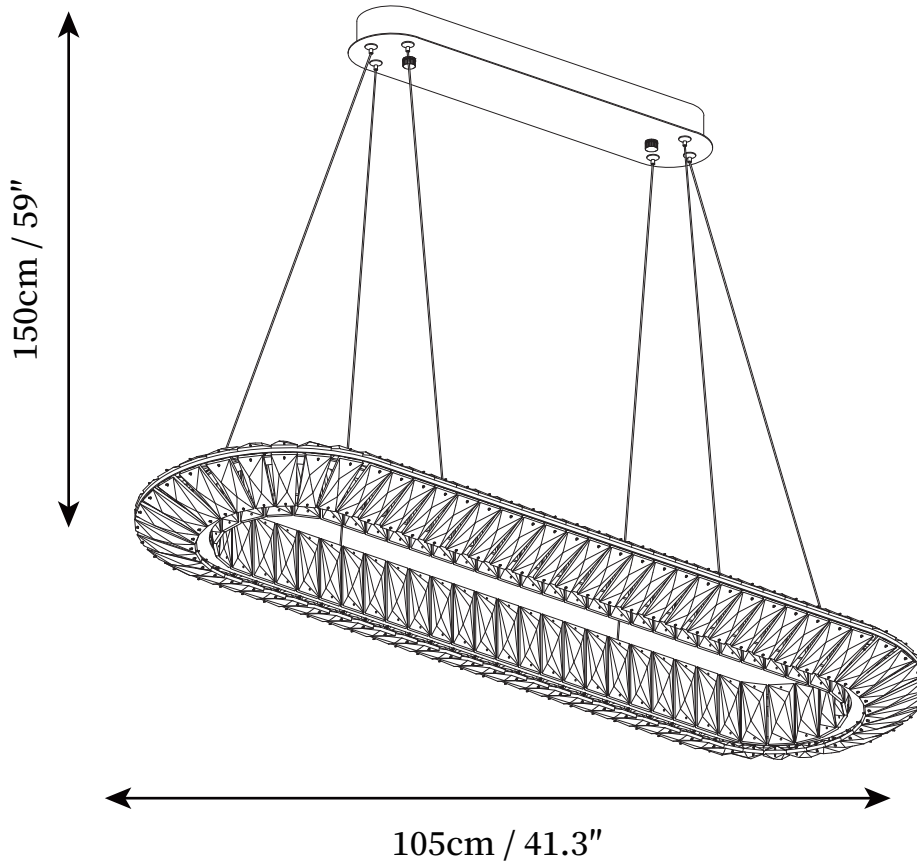

SPECIFICATION SHEET

SPECIFICATION DETAILS

*For custom options, consult factory for details

Fixture Dimensions	D 41.3" x H 59"
Light source	Integrated LED
Wattage	35W
Voltage	AC 110-240V
Color Temperature	3000k
CRI(Ra)	80CRI
Mounting	Ceiling
Driver Required	Yes
Optional Color Temps	Warm White (3000K), Cool White (6000K), Daylight (4000K)
LED Rated Life	30000hours
Dimming	Dimming is not supported
Finishes	Silver
Shade Details	Clear
Material	Stainless steel, Crystal
Wire Length	59"
Wire Type	Clear Coaxial Wire