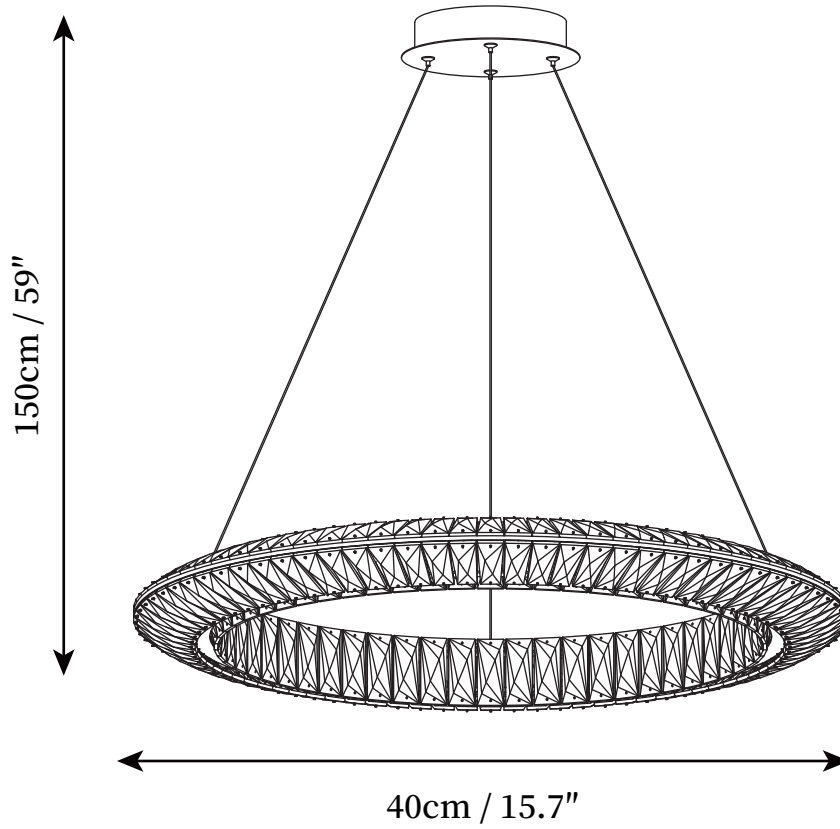

SPECIFICATION SHEET

SPECIFICATION DETAILS

*For custom options, consult factory for details

Fixture Dimensions	D 15.7" x H 59"
Light source	Integrated LED
Wattage	20W
Voltage	AC 110-240V
Color Temperature	3000k
CRI(Ra)	80CRI
Mounting	Ceiling
Driver Required	Yes
Optional Color Temps	Warm White (3000K), Cool White (6000K), Daylight (4000K)
LED Rated Life	30000hours
Dimming	Dimming is not supported
Finishes	Silver
Shade Details	Clear
Material	Stainless steel, Crystal
Wire Length	59"
Wire Type	Clear Coaxial Wire

SPECIFICATION SHEET

SPECIFICATION DETAILS

*For custom options, consult factory for details

Fixture Dimensions	D 23.6" x H 59"
Light source	Integrated LED
Wattage	25W
Voltage	AC 110-240V
Color Temperature	3000k
CRI(Ra)	80CRI
Mounting	Ceiling
Driver Required	Yes
Optional Color Temps	Warm White (3000K), Cool White (6000K), Daylight (4000K)
LED Rated Life	30000hours
Dimming	Dimming is not supported
Finishes	Silver
Shade Details	Clear
Material	Stainless steel, Crystal
Wire Length	59"
Wire Type	Clear Coaxial Wir

SPECIFICATION SHEET

SPECIFICATION DETAILS

*For custom options, consult factory for details

Fixture Dimensions	D 31.5" x H 59"
Light source	Integrated LED
Wattage	30W
Voltage	AC 110-240V
Color Temperature	3000k
CRI(Ra)	80CRI
Mounting	Ceiling
Driver Required	Yes
Optional Color Temps	Warm White (3000K), Cool White (6000K), Daylight (4000K)
LED Rated Life	30000hours
Dimming	Dimming is not supported
Finishes	Silver
Shade Details	Clear
Material	Stainless steel, Crystal
Wire Length	59"
Wire Type	Clear Coaxial Wire