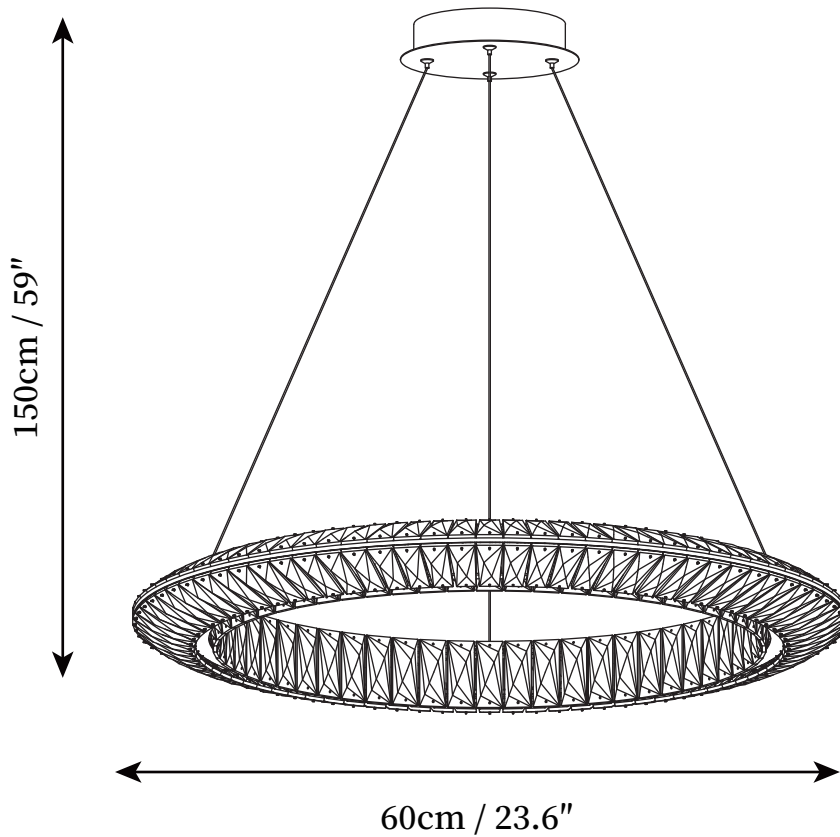

SPECIFICATION SHEET

SPECIFICATION DETAILS

*For custom options, consult factory for details

Fixture Dimensions	D 15.7" x H 59"
Light source	Integrated LED
Wattage	20W
Voltage	AC 110-240V
Color Temperature	3000k
CRI(Ra)	80CRI
Mounting	Ceiling
Driver Required	Yes
Optional Color Temps	Warm White (3000K), Cool White (6000K), Daylight (4000K)
LED Rated Life	30000hours
Dimming	Dimming is not supported
Finishes	Silver
Shade Details	Clear
Material	Stainless steel, Crystal
Wire Length	59"
Wire Type	Clear Coaxial Wire

SPECIFICATION SHEET

SPECIFICATION DETAILS

*For custom options, consult factory for details

Fixture Dimensions	D 23.6" x H 59"
Light source	Integrated LED
Wattage	25W
Voltage	AC 110-240V
Color Temperature	3000k
CRI(Ra)	80CRI
Mounting	Ceiling
Driver Required	Yes
Optional Color Temps	Warm White (3000K), Cool White (6000K), Daylight (4000K)
LED Rated Life	30000hours
Dimming	Dimming is not supported
Finishes	Silver
Shade Details	Clear
Material	Stainless steel, Crystal
Wire Length	59"
Wire Type	Clear Coaxial Wir

SPECIFICATION SHEET

SPECIFICATION DETAILS

*For custom options, consult factory for details

Fixture Dimensions	D 31.5" x H 59"
Light source	Integrated LED
Wattage	30W
Voltage	AC 110-240V
Color Temperature	3000k
CRI(Ra)	80CRI
Mounting	Ceiling
Driver Required	Yes
Optional Color Temps	Warm White (3000K), Cool White (6000K), Daylight (4000K)
LED Rated Life	30000hours
Dimming	Dimming is not supported
Finishes	Silver
Shade Details	Clear
Material	Stainless steel, Crystal
Wire Length	59"
Wire Type	Clear Coaxial Wire