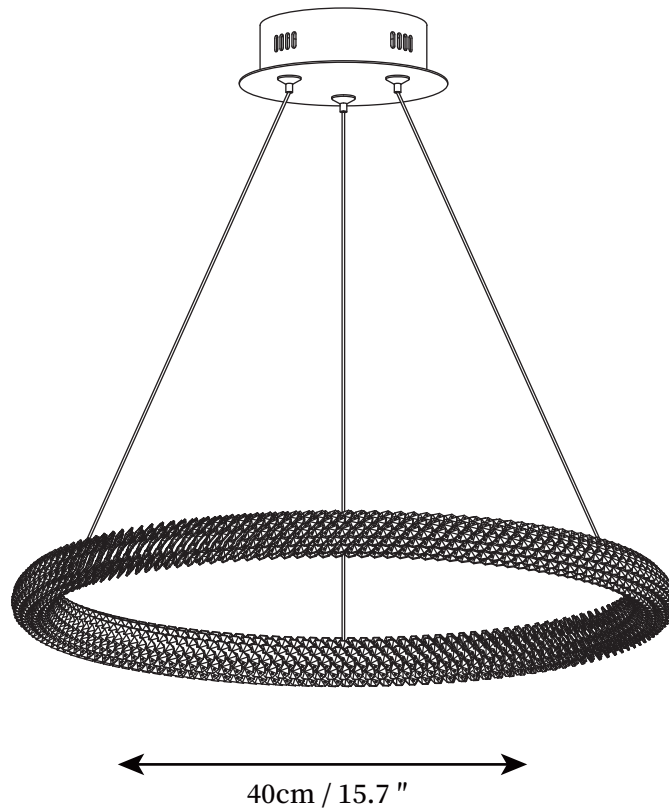

SPECIFICATION SHEET

SPECIFICATION DETAILS

*For custom options, consult factory for details

| | |
|-----------------------------|--|
| Fixture Dimensions | D 15.7"/D 23.6"/ D 31.5" |
| Light source | Integrated LED |
| Wattage | 10W |
| Voltage | AC 110-240V |
| Color Temperature | 3000k |
| CRI(Ra) | 80CRI |
| Mounting | Ceiling |
| Driver Required | Yes |
| Optional Color Temps | Warm White (3000K), Cool White (6000K), Daylight (4000K) |
| LED Rated Life | 30000hours |
| Dimming | Dimming is not supported |
| Finishes | Gold |
| Shade Details | Clear |
| Material | Brass, Glass |
| Wire Length | 59" |
| Wire Type | White Coaxial Wire |

SPECIFICATION SHEET

SPECIFICATION DETAILS

*For custom options, consult factory for details

| | |
|-----------------------------|--|
| Fixture Dimensions | D 15.7" + D 23.6", D 23.6" + D 31.5" |
| Light source | Integrated LED |
| Wattage | 40W |
| Voltage | AC 110-240V |
| Color Temperature | 3000k |
| CRI(Ra) | 80CRI |
| Mounting | Ceiling |
| Driver Required | Yes |
| Optional Color Temps | Warm White (3000K), Cool White (6000K), Daylight (4000K) |
| LED Rated Life | 30000hours |
| Dimming | Dimming is not supported |
| Finishes | Gold |
| Shade Details | Clear |
| Material | Brass, Glass |
| Wire Length | 59" |
| Wire Type | White Coaxial Wire |

SPECIFICATION SHEET

SPECIFICATION DETAILS

*For custom options, consult factory for details

| | |
|-----------------------------|--|
| Fixture Dimensions | D 15.7" + D 23.6" + D 31.5", D 23.6" + D 31.5" + D 39.4" |
| Light source | Integrated LED |
| Wattage | 60W |
| Voltage | AC 110-240V |
| Color Temperature | 3000k |
| CRI(Ra) | 80CRI |
| Mounting | Ceiling |
| Driver Required | Yes |
| Optional Color Temps | Warm White (3000K), Cool White (6000K), Daylight (4000K) |
| LED Rated Life | 30000hours |
| Dimming | Dimming is not supported |
| Finishes | Gold |
| Shade Details | Clear |
| Material | Brass, Glass |
| Wire Length | 59" |
| Wire Type | White Coaxial Wire |