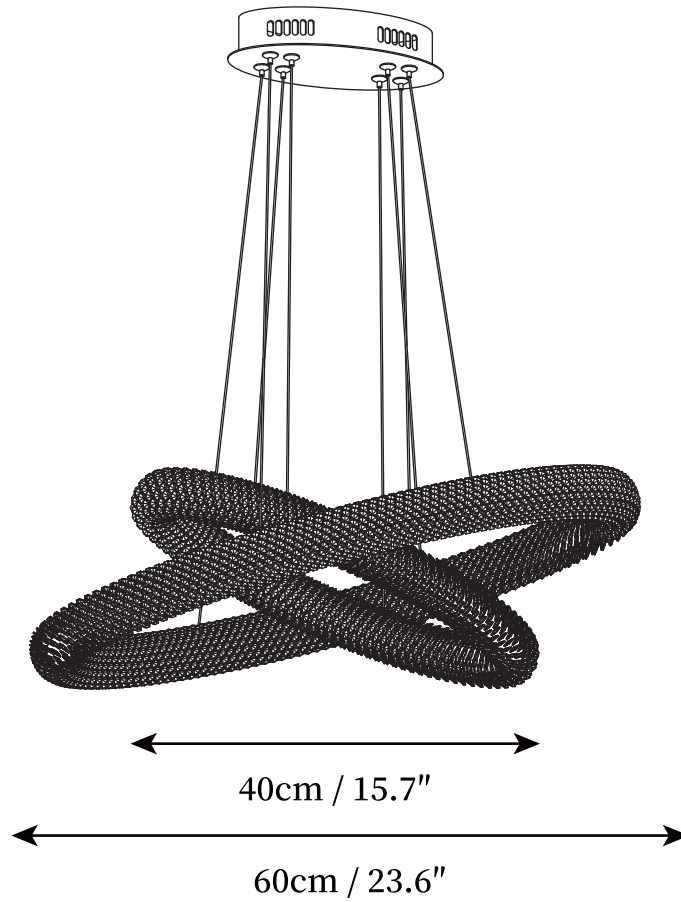

SPECIFICATION SHEET

SPECIFICATION DETAILS

*For custom options, consult factory for details

| | |
|-----------------------------|--|
| Fixture Dimensions | D 15.7"/D 23.6"/ D 31.5" |
| Light source | Integrated LED |
| Wattage | 10W |
| Voltage | AC 110-240V |
| Color Temperature | 3000k |
| CRI(Ra) | 80CRI |
| Mounting | Ceiling |
| Driver Required | Yes |
| Optional Color Temps | Warm White (3000K), Cool White (6000K), Daylight (4000K) |
| LED Rated Life | 30000hours |
| Dimming | Dimming is not supported |
| Finishes | Gold |
| Shade Details | Clear |
| Material | Brass, Glass |
| Wire Length | 59" |
| Wire Type | White Coaxial Wire |

SPECIFICATION SHEET

SPECIFICATION DETAILS

*For custom options, consult factory for details

| | |
|-----------------------------|--|
| Fixture Dimensions | D 15.7" + D 23.6", D 23.6" + D 31.5" |
| Light source | Integrated LED |
| Wattage | 40W |
| Voltage | AC 110-240V |
| Color Temperature | 3000k |
| CRI(Ra) | 80CRI |
| Mounting | Ceiling |
| Driver Required | Yes |
| Optional Color Temps | Warm White (3000K), Cool White (6000K), Daylight (4000K) |
| LED Rated Life | 30000hours |
| Dimming | Dimming is not supported |
| Finishes | Gold |
| Shade Details | Clear |
| Material | Brass, Glass |
| Wire Length | 59" |
| Wire Type | White Coaxial Wire |

SPECIFICATION SHEET

SPECIFICATION DETAILS

*For custom options, consult factory for details

| | |
|-----------------------------|--|
| Fixture Dimensions | D 15.7" + D 23.6" + D 31.5", D 23.6" + D 31.5" + D 39.4" |
| Light source | Integrated LED |
| Wattage | 60W |
| Voltage | AC 110-240V |
| Color Temperature | 3000k |
| CRI(Ra) | 80CRI |
| Mounting | Ceiling |
| Driver Required | Yes |
| Optional Color Temps | Warm White (3000K), Cool White (6000K), Daylight (4000K) |
| LED Rated Life | 30000hours |
| Dimming | Dimming is not supported |
| Finishes | Gold |
| Shade Details | Clear |
| Material | Brass, Glass |
| Wire Length | 59" |
| Wire Type | White Coaxial Wire |