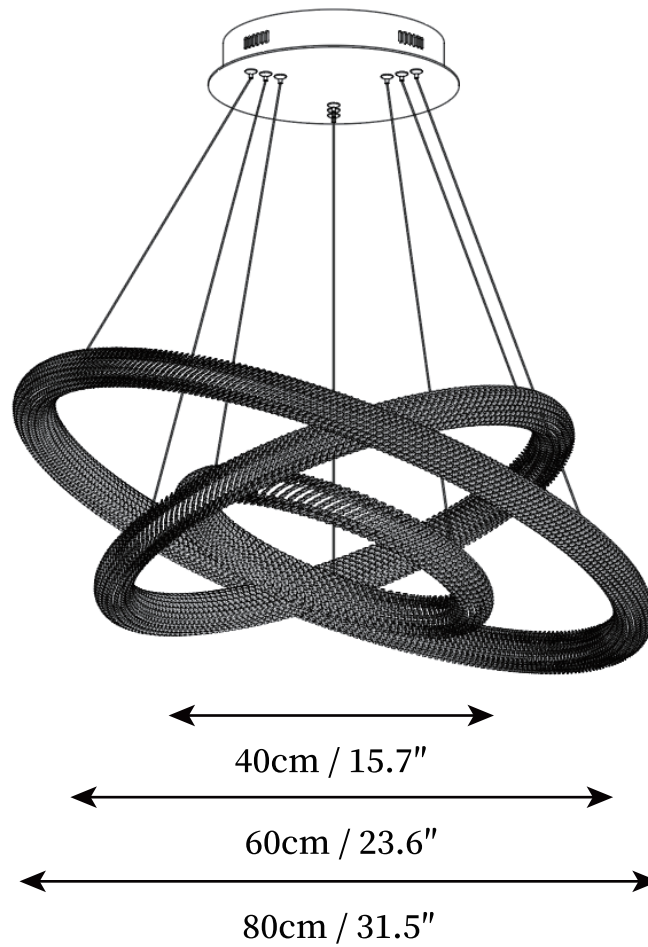

SPECIFICATION SHEET

SPECIFICATION DETAILS

*For custom options, consult factory for details

| | |
|-----------------------------|--|
| Fixture Dimensions | D 15.7"/D 23.6"/ D 31.5" |
| Light source | Integrated LED |
| Wattage | 10W |
| Voltage | AC 110-240V |
| Color Temperature | 3000k |
| CRI(Ra) | 80CRI |
| Mounting | Ceiling |
| Driver Required | Yes |
| Optional Color Temps | Warm White (3000K), Cool White (6000K), Daylight (4000K) |
| LED Rated Life | 30000hours |
| Dimming | Dimming is not supported |
| Finishes | Gold |
| Shade Details | Clear |
| Material | Brass, Glass |
| Wire Length | 59" |
| Wire Type | White Coaxial Wire |

SPECIFICATION SHEET

SPECIFICATION DETAILS

*For custom options, consult factory for details

| | |
|-----------------------------|--|
| Fixture Dimensions | D 15.7" + D 23.6", D 23.6" + D 31.5" |
| Light source | Integrated LED |
| Wattage | 40W |
| Voltage | AC 110-240V |
| Color Temperature | 3000k |
| CRI(Ra) | 80CRI |
| Mounting | Ceiling |
| Driver Required | Yes |
| Optional Color Temps | Warm White (3000K), Cool White (6000K), Daylight (4000K) |
| LED Rated Life | 30000hours |
| Dimming | Dimming is not supported |
| Finishes | Gold |
| Shade Details | Clear |
| Material | Brass, Glass |
| Wire Length | 59" |
| Wire Type | White Coaxial Wire |

SPECIFICATION SHEET

SPECIFICATION DETAILS

*For custom options, consult factory for details

| | |
|-----------------------------|--|
| Fixture Dimensions | D 15.7" + D 23.6" + D 31.5", D 23.6" + D 31.5" + D 39.4" |
| Light source | Integrated LED |
| Wattage | 60W |
| Voltage | AC 110-240V |
| Color Temperature | 3000k |
| CRI(Ra) | 80CRI |
| Mounting | Ceiling |
| Driver Required | Yes |
| Optional Color Temps | Warm White (3000K), Cool White (6000K), Daylight (4000K) |
| LED Rated Life | 30000hours |
| Dimming | Dimming is not supported |
| Finishes | Gold |
| Shade Details | Clear |
| Material | Brass, Glass |
| Wire Length | 59" |
| Wire Type | White Coaxial Wire |