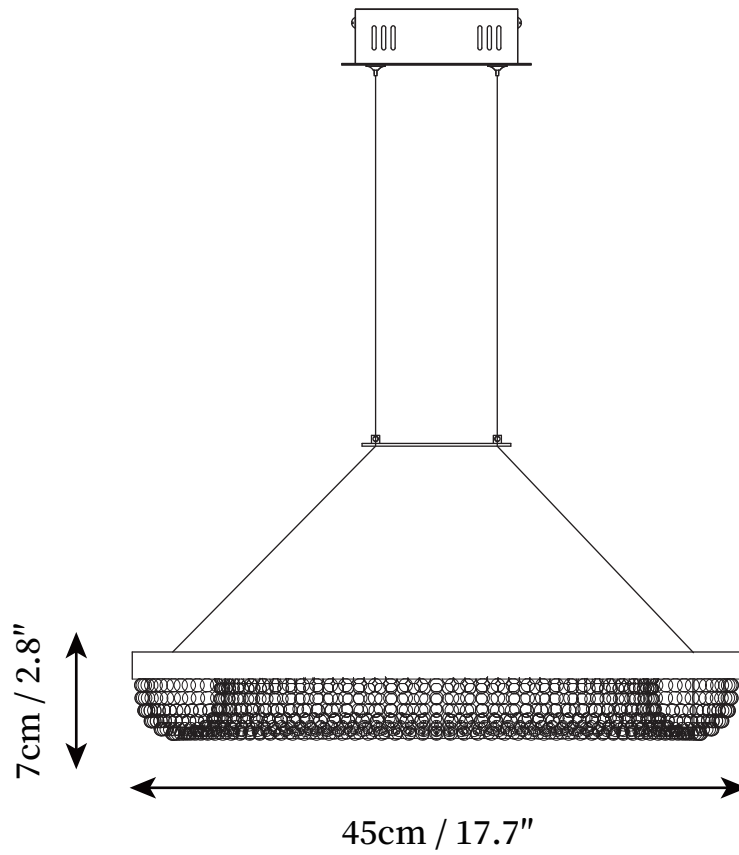

SPECIFICATION SHEET

SPECIFICATION DETAILS

*For custom options, consult factory for details

Fixture Dimensions	D 17.7" x H 2.8"
Light source	Integrated LED
	10W
Voltage	AC 110-240V
Color Temperature	3000k
CRI(Ra)	80CRI
Mounting	Ceiling
Driver Required	Yes
Optional Color Temps	Warm White (3000K), Cool White (6000K), Daylight (4000K)
LED Rated Life	30000hours
Dimming	Dimming is not supported
Finishes	Gold
Shade Details	Clear
Material	Iron, Metal, Crystal
Wire Length	59"
Wire Type	White Coaxial Wire

SPECIFICATION SHEET

SPECIFICATION DETAILS

*For custom options, consult factory for details

Fixture Dimensions	D 23.6" x H 2.8"
Light source	Integrated LED
	10W
Voltage	AC 110-240V
Color Temperature	3000k
CRI(Ra)	80CRI
Mounting	Ceiling
Driver Required	Yes
Optional Color Temps	Warm White (3000K), Cool White (6000K), Daylight (4000K)
LED Rated Life	30000hours
Dimming	Dimming is not supported
Finishes	Gold
Shade Details	Clear
Material	Iron, Metal, Crystal
Wire Length	59"
Wire Type	White Coaxial Wire

SPECIFICATION SHEET

SPECIFICATION DETAILS

*For custom options, consult factory for details

Fixture Dimensions	D 31.5" x H 2.8"
Light source	Integrated LED
	10W
Voltage	AC 110-240V
Color Temperature	3000k
CRI(Ra)	80CRI
Mounting	Ceiling
Driver Required	Yes
Optional Color Temps	Warm White (3000K), Cool White (6000K), Daylight (4000K)
LED Rated Life	30000hours
Dimming	Dimming is not supported
Finishes	Gold
Shade Details	Clear
Material	Iron, Metal, Crystal
Wire Length	59"
Wire Type	White Coaxial Wire