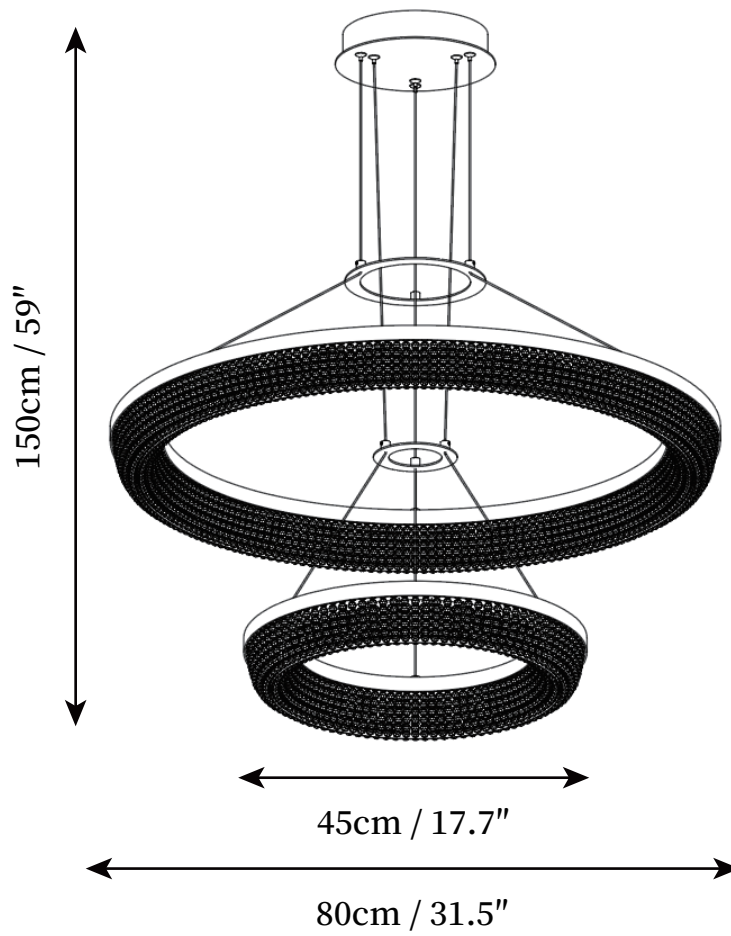

SPECIFICATION SHEET

SPECIFICATION DETAILS

*For custom options, consult factory for details

Fixture Dimensions	D 23.6" x H 2.8"
Light source	Integrated LED
	10W
Voltage	AC 110-240V
Color Temperature	3000k
CRI(Ra)	80CRI
Mounting	Ceiling
Driver Required	Yes
Optional Color Temps	Warm White (3000K), Cool White (6000K), Daylight (4000K)
LED Rated Life	30000hours
Dimming	Dimming is not supported
Finishes	Gold
Shade Details	Clear
Material	Iron, Metal, Crystal
Wire Length	59"
Wire Type	White Coaxial Wire

SPECIFICATION SHEET

SPECIFICATION DETAILS

*For custom options, consult factory for details

Fixture Dimensions	D 31.5" x H 2.8"
Light source	Integrated LED
	10W
Voltage	AC 110-240V
Color Temperature	3000k
CRI(Ra)	80CRI
Mounting	Ceiling
Driver Required	Yes
Optional Color Temps	Warm White (3000K), Cool White (6000K), Daylight (4000K)
LED Rated Life	30000hours
Dimming	Dimming is not supported
Finishes	Gold
Shade Details	Clear
Material	Iron, Metal, Crystal
Wire Length	59"
Wire Type	White Coaxial Wire

SPECIFICATION SHEET

SPECIFICATION DETAILS

*For custom options, consult factory for details

Fixture Dimensions	D 19.7" + D 31.5" x H 59"
Light source	Integrated LED
Wattage	10W
Voltage	AC 110-240V
Color Temperature	3000k
CRI(Ra)	80CRI
Mounting	Ceiling
Driver Required	Yes
Optional Color Temps	Warm White (3000K), Cool White (6000K), Daylight (4000K)
LED Rated Life	30000hours
Dimming	Dimming is not supported
Finishes	Gold
Shade Details	Clear
Material	Iron, Metal, Crystal
Wire Length	59"
Wire Type	White Coaxial Wire