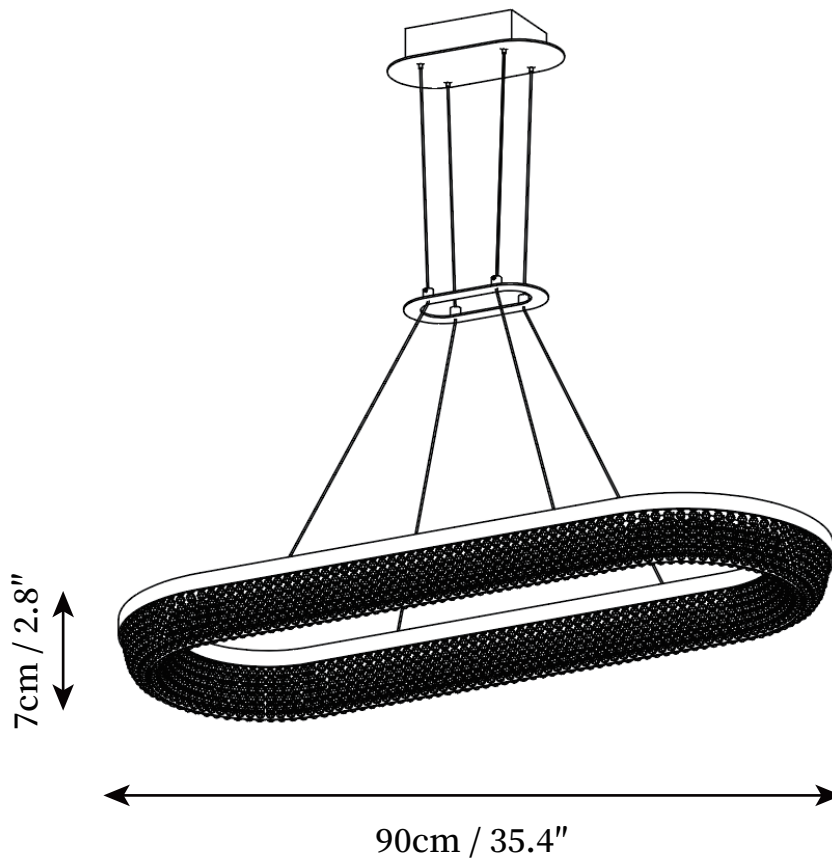

SPECIFICATION SHEET

SPECIFICATION DETAILS

*For custom options, consult factory for details

Fixture Dimensions	W 35.4" x L 13.8" x H 2.8"
Light source	Integrated LED
Wattage	10W
Voltage	AC 110-240V
Color Temperature	3000k
CRI(Ra)	80CRI
Mounting	Ceiling
Driver Required	Yes
Optional Color Temps	Warm White (3000K), Cool White (6000K), Daylight (4000K)
LED Rated Life	30000hours
Dimming	Dimming is not supported
Finishes	Gold
Shade Details	Clear
Material	Iron, Metal, Crystal
Wire Length	59"
Wire Type	White Coaxial Wire