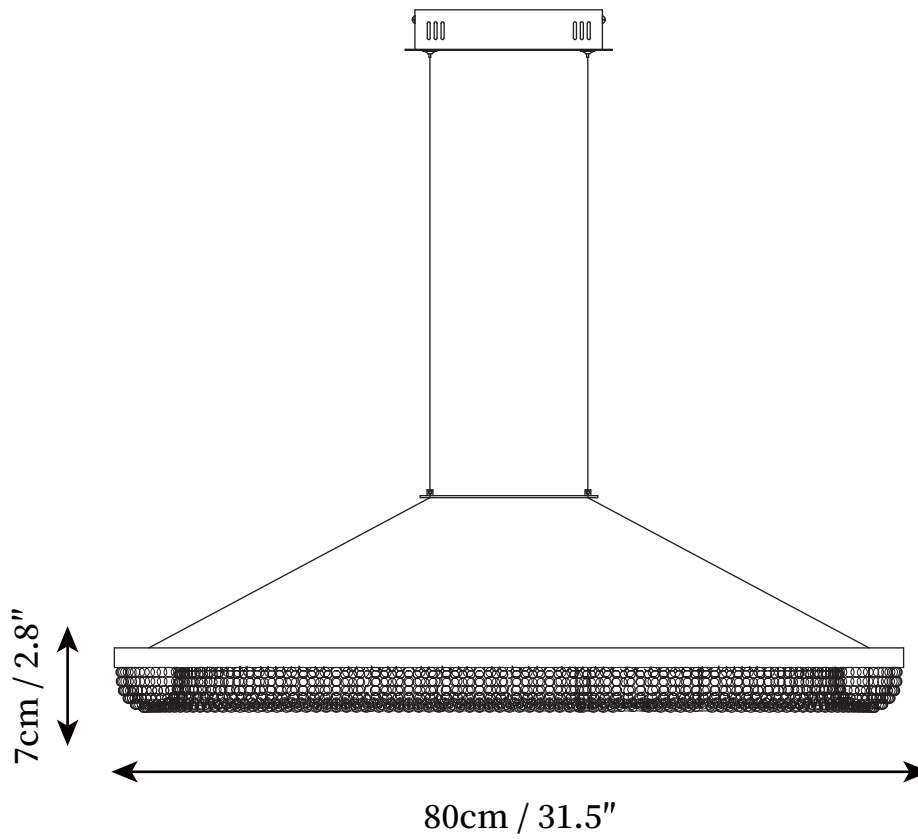

SPECIFICATION SHEET

SPECIFICATION DETAILS

*For custom options, consult factory for details

Fixture Dimensions	D 17.7" x H 2.8"
Light source	Integrated LED
	10W
Voltage	AC 110-240V
Color Temperature	3000k
CRI(Ra)	80CRI
Mounting	Ceiling
Driver Required	Yes
Optional Color Temps	Warm White (3000K), Cool White (6000K), Daylight (4000K)
LED Rated Life	30000hours
Dimming	Dimming is not supported
Finishes	Gold
Shade Details	Clear
Material	Iron, Metal, Crystal
Wire Length	59"
Wire Type	White Coaxial Wire

SPECIFICATION SHEET

SPECIFICATION DETAILS

*For custom options, consult factory for details

Fixture Dimensions	D 23.6" x H 2.8"
Light source	Integrated LED
	10W
Voltage	AC 110-240V
Color Temperature	3000k
CRI(Ra)	80CRI
Mounting	Ceiling
Driver Required	Yes
Optional Color Temps	Warm White (3000K), Cool White (6000K), Daylight (4000K)
LED Rated Life	30000hours
Dimming	Dimming is not supported
Finishes	Gold
Shade Details	Clear
Material	Iron, Metal, Crystal
Wire Length	59"
Wire Type	White Coaxial Wire

SPECIFICATION SHEET

SPECIFICATION DETAILS

*For custom options, consult factory for details

Fixture Dimensions	D 31.5" x H 2.8"
Light source	Integrated LED
	10W
Voltage	AC 110-240V
Color Temperature	3000k
CRI(Ra)	80CRI
Mounting	Ceiling
Driver Required	Yes
Optional Color Temps	Warm White (3000K), Cool White (6000K), Daylight (4000K)
LED Rated Life	30000hours
Dimming	Dimming is not supported
Finishes	Gold
Shade Details	Clear
Material	Iron, Metal, Crystal
Wire Length	59"
Wire Type	White Coaxial Wire