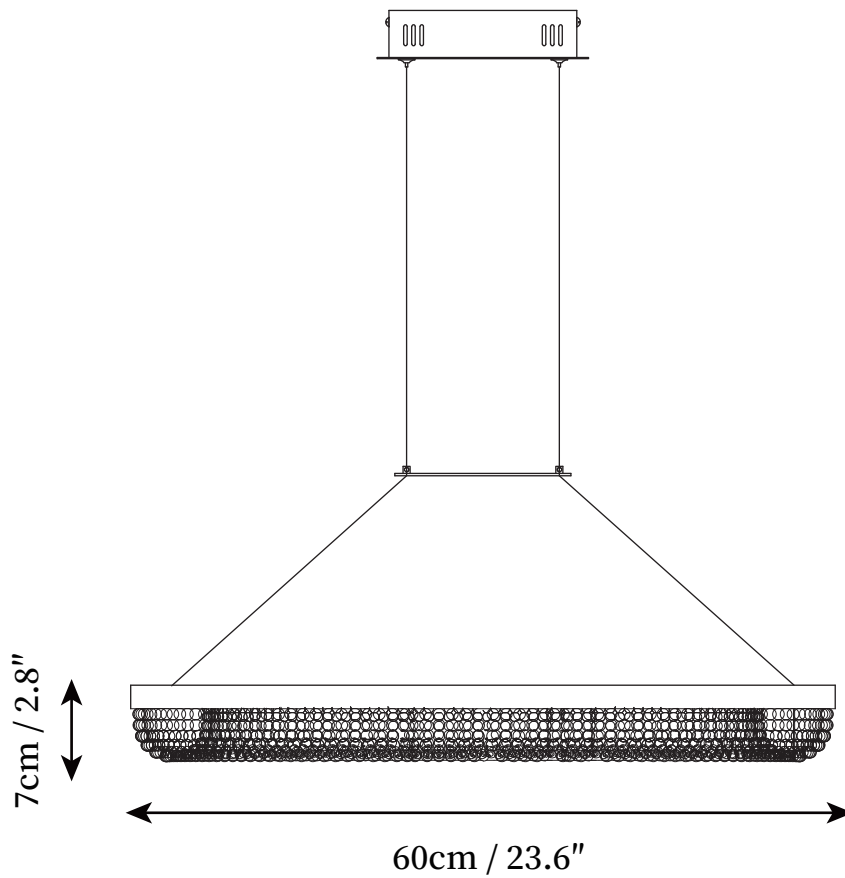

SPECIFICATION SHEET

SPECIFICATION DETAILS

*For custom options, consult factory for details

Fixture Dimensions	D 17.7" x H 2.8"
Light source	Integrated LED
	10W
Voltage	AC 110-240V
Color Temperature	3000k
CRI(Ra)	80CRI
Mounting	Ceiling
Driver Required	Yes
Optional Color Temps	Warm White (3000K), Cool White (6000K), Daylight (4000K)
LED Rated Life	30000hours
Dimming	Dimming is not supported
Finishes	Gold
Shade Details	Clear
Material	Iron, Metal, Crystal
Wire Length	59"
Wire Type	White Coaxial Wire

SPECIFICATION SHEET

SPECIFICATION DETAILS

*For custom options, consult factory for details

Fixture Dimensions	D 23.6" x H 2.8"
Light source	Integrated LED
	10W
Voltage	AC 110-240V
Color Temperature	3000k
CRI(Ra)	80CRI
Mounting	Ceiling
Driver Required	Yes
Optional Color Temps	Warm White (3000K), Cool White (6000K), Daylight (4000K)
LED Rated Life	30000hours
Dimming	Dimming is not supported
Finishes	Gold
Shade Details	Clear
Material	Iron, Metal, Crystal
Wire Length	59"
Wire Type	White Coaxial Wire

SPECIFICATION SHEET

SPECIFICATION DETAILS

*For custom options, consult factory for details

Fixture Dimensions	D 31.5" x H 2.8"
Light source	Integrated LED
	10W
Voltage	AC 110-240V
Color Temperature	3000k
CRI(Ra)	80CRI
Mounting	Ceiling
Driver Required	Yes
Optional Color Temps	Warm White (3000K), Cool White (6000K), Daylight (4000K)
LED Rated Life	30000hours
Dimming	Dimming is not supported
Finishes	Gold
Shade Details	Clear
Material	Iron, Metal, Crystal
Wire Length	59"
Wire Type	White Coaxial Wire