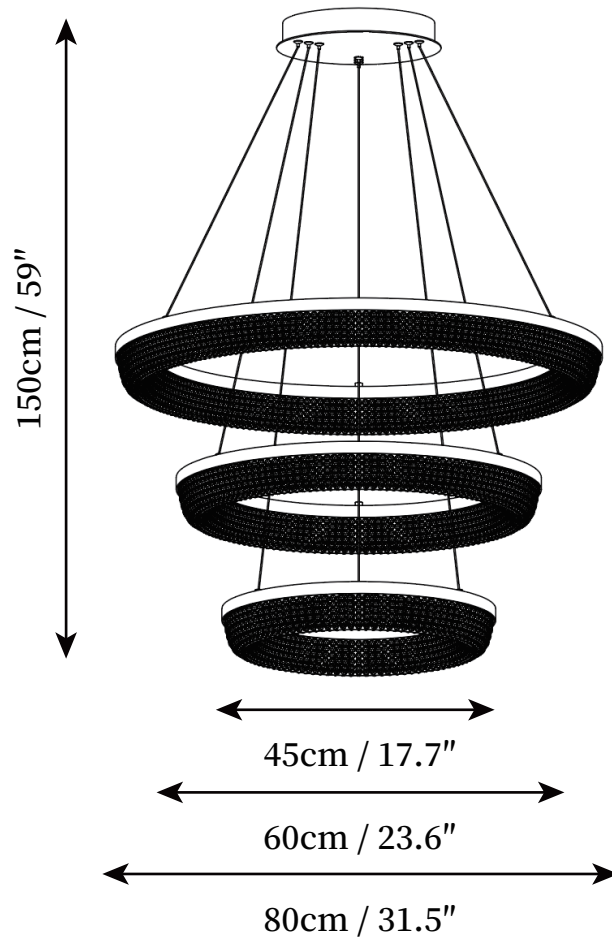

SPECIFICATION SHEET

SPECIFICATION DETAILS

*For custom options, consult factory for details

Fixture Dimensions	D 31.5" x H 2.8"
Light source	Integrated LED
	10W
Voltage	AC 110-240V
Color Temperature	3000k
CRI(Ra)	80CRI
Mounting	Ceiling
Driver Required	Yes
Optional Color Temps	Warm White (3000K), Cool White (6000K), Daylight (4000K)
LED Rated Life	30000hours
Dimming	Dimming is not supported
Finishes	Gold
Shade Details	Clear
Material	Iron, Metal, Crystal
Wire Length	59"
Wire Type	White Coaxial Wire

SPECIFICATION SHEET

SPECIFICATION DETAILS

*For custom options, consult factory for details

Fixture Dimensions	D 19.7" + D 31.5" x H 59"
Light source	Integrated LED
Wattage	10W
Voltage	AC 110-240V
Color Temperature	3000k
CRI(Ra)	80CRI
Mounting	Ceiling
Driver Required	Yes
Optional Color Temps	Warm White (3000K), Cool White (6000K), Daylight (4000K)
LED Rated Life	30000hours
Dimming	Dimming is not supported
Finishes	Gold
Shade Details	Clear
Material	Iron, Metal, Crystal
Wire Length	59"
Wire Type	White Coaxial Wire

SPECIFICATION SHEET

SPECIFICATION DETAILS

*For custom options, consult factory for details

Fixture Dimensions	D 17.7" + D 23.6" + D 31.5" x H 59"
Light source	Integrated LED
Wattage	10W
Voltage	AC 110-240V
Color Temperature	3000k
CRI(Ra)	80CRI
Mounting	Ceiling
Driver Required	Yes
Optional Color Temps	Warm White (3000K), Cool White (6000K), Daylight (4000K)
LED Rated Life	30000hours
Dimming	Dimming is not supported
Finishes	Gold
Shade Details	Clear
Material	Iron, Metal, Crystal
Wire Length	59"
Wire Type	White Coaxial Wire