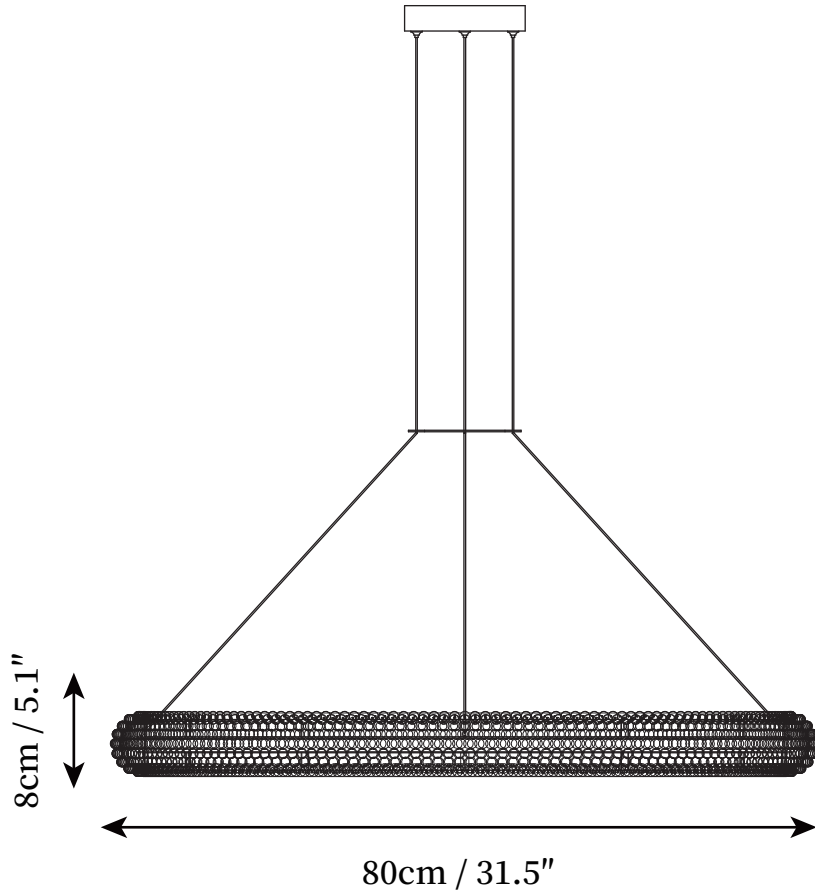

## SPECIFICATION DETAILS

\*For custom options, consult factory for details

<b>Fixture Dimensions</b>	D 17.7" x H 3.1"
<b>Light source</b>	Integrated LED
<b>Wattage</b>	20W
<b>Voltage</b>	AC 110-240V
<b>Color Temperature</b>	3000k
<b>CRI(Ra)</b>	80CRI
<b>Mounting</b>	Ceiling
<b>Driver Required</b>	Yes
<b>Optional Color Temps</b>	Warm White (3000K), Cool White (6000K), Daylight (4000K)
<b>LED Rated Life</b>	30000hours
<b>Dimming</b>	Dimming is not supported
<b>Finishes</b>	Chrome
<b>Shade Details</b>	Clear
<b>Material</b>	Iron, Metal, Crystal
<b>Wire Length</b>	59"
<b>Wire Type</b>	White Coaxial Wire

## SPECIFICATION DETAILS

\*For custom options, consult factory for details

<b>Fixture Dimensions</b>	D 23.6" x H 3.1"
<b>Light source</b>	Integrated LED
<b>Wattage</b>	25W
<b>Voltage</b>	AC 110-240V
<b>Color Temperature</b>	3000k
<b>CRI(Ra)</b>	80CRI
<b>Mounting</b>	Ceiling
<b>Driver Required</b>	Yes
<b>Optional Color Temps</b>	Warm White (3000K), Cool White (6000K), Daylight (4000K)
<b>LED Rated Life</b>	30000hours
<b>Dimming</b>	Dimming is not supported
<b>Finishes</b>	Chrome
<b>Shade Details</b>	Clear
<b>Material</b>	Iron, Metal, Crystal
<b>Wire Length</b>	59"
<b>Wire Type</b>	White Coaxial Wire

## SPECIFICATION DETAILS

\*For custom options, consult factory for details

<b>Fixture Dimensions</b>	D 31.5" x H 3.1"
<b>Light source</b>	Integrated LED
<b>Wattage</b>	30W
<b>Voltage</b>	AC 110-240V
<b>Color Temperature</b>	3000k
<b>CRI(Ra)</b>	80CRI
<b>Mounting</b>	Ceiling
<b>Driver Required</b>	Yes
<b>Optional Color Temps</b>	Warm White (3000K), Cool White (6000K), Daylight (4000K)
<b>LED Rated Life</b>	30000hours
<b>Dimming</b>	Dimming is not supported
<b>Finishes</b>	Chrome
<b>Shade Details</b>	Clear
<b>Material</b>	Iron, Metal, Crystal
<b>Wire Length</b>	59"
<b>Wire Type</b>	White Coaxial Wire