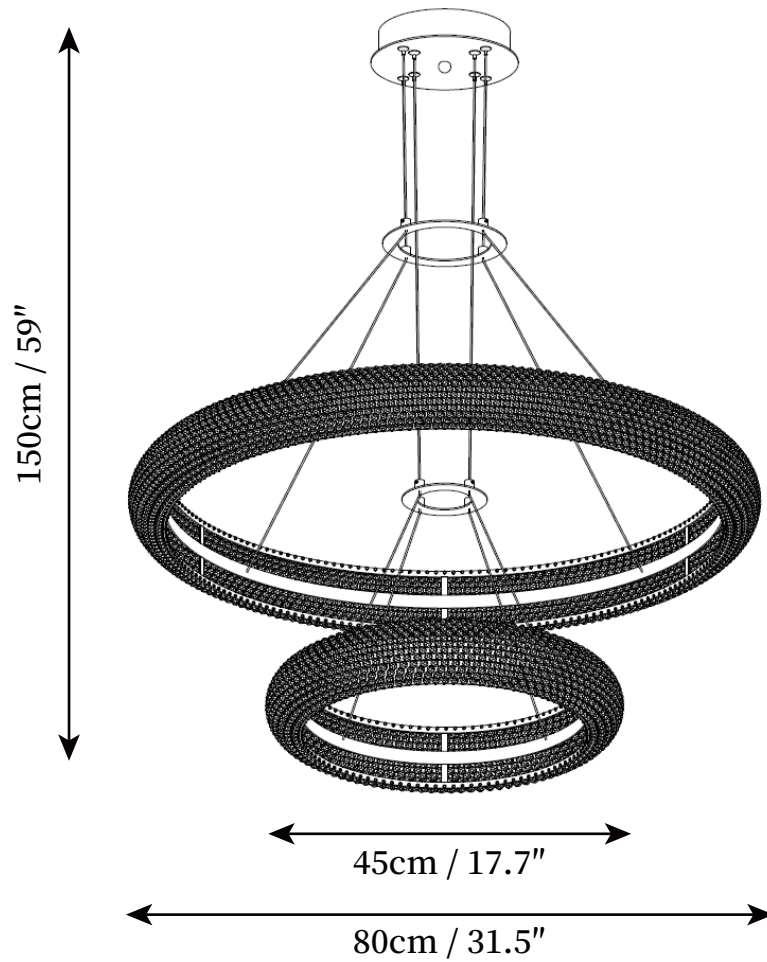

SPECIFICATION SHEET

SPECIFICATION DETAILS

*For custom options, consult factory for details

Fixture Dimensions	D 17.7" + D 31.5" x H 59"
Light source	Integrated LED
Wattage	40W
Voltage	AC 110-240V
Color Temperature	3000k
CRI(Ra)	80CRI
Mounting	Ceiling
Driver Required	Yes
Optional Color Temps	Warm White (3000K), Cool White (6000K), Daylight (4000K)
LED Rated Life	30000hours
Dimming	Dimming is not supported
Finishes	Chrome
Shade Details	Clear
Material	Iron, Metal, Crystal
Wire Length	59"
Wire Type	White Coaxial Wire