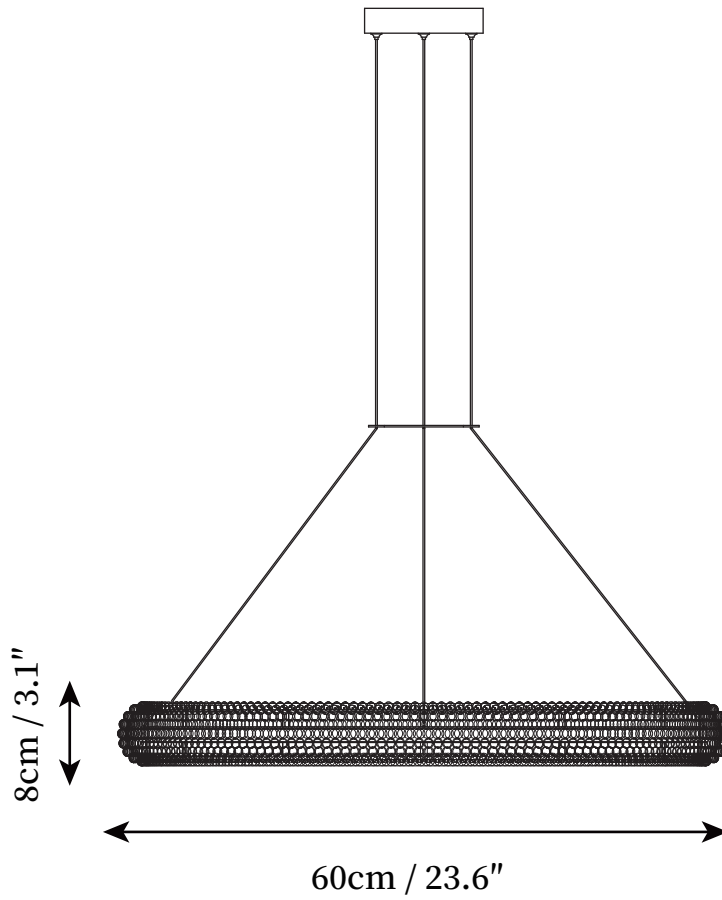

## SPECIFICATION DETAILS

\*For custom options, consult factory for details

<b>Fixture Dimensions</b>	D 17.7" x H 3.1"
<b>Light source</b>	Integrated LED
<b>Wattage</b>	20W
<b>Voltage</b>	AC 110-240V
<b>Color Temperature</b>	3000k
<b>CRI(Ra)</b>	80CRI
<b>Mounting</b>	Ceiling
<b>Driver Required</b>	Yes
<b>Optional Color Temps</b>	Warm White (3000K), Cool White (6000K), Daylight (4000K)
<b>LED Rated Life</b>	30000hours
<b>Dimming</b>	Dimming is not supported
<b>Finishes</b>	Chrome
<b>Shade Details</b>	Clear
<b>Material</b>	Iron, Metal, Crystal
<b>Wire Length</b>	59"
<b>Wire Type</b>	White Coaxial Wire

## SPECIFICATION DETAILS

\*For custom options, consult factory for details

<b>Fixture Dimensions</b>	D 23.6" x H 3.1"
<b>Light source</b>	Integrated LED
<b>Wattage</b>	25W
<b>Voltage</b>	AC 110-240V
<b>Color Temperature</b>	3000k
<b>CRI(Ra)</b>	80CRI
<b>Mounting</b>	Ceiling
<b>Driver Required</b>	Yes
<b>Optional Color Temps</b>	Warm White (3000K), Cool White (6000K), Daylight (4000K)
<b>LED Rated Life</b>	30000hours
<b>Dimming</b>	Dimming is not supported
<b>Finishes</b>	Chrome
<b>Shade Details</b>	Clear
<b>Material</b>	Iron, Metal, Crystal
<b>Wire Length</b>	59"
<b>Wire Type</b>	White Coaxial Wire

## SPECIFICATION DETAILS

\*For custom options, consult factory for details

<b>Fixture Dimensions</b>	D 31.5" x H 3.1"
<b>Light source</b>	Integrated LED
<b>Wattage</b>	30W
<b>Voltage</b>	AC 110-240V
<b>Color Temperature</b>	3000k
<b>CRI(Ra)</b>	80CRI
<b>Mounting</b>	Ceiling
<b>Driver Required</b>	Yes
<b>Optional Color Temps</b>	Warm White (3000K), Cool White (6000K), Daylight (4000K)
<b>LED Rated Life</b>	30000hours
<b>Dimming</b>	Dimming is not supported
<b>Finishes</b>	Chrome
<b>Shade Details</b>	Clear
<b>Material</b>	Iron, Metal, Crystal
<b>Wire Length</b>	59"
<b>Wire Type</b>	White Coaxial Wire