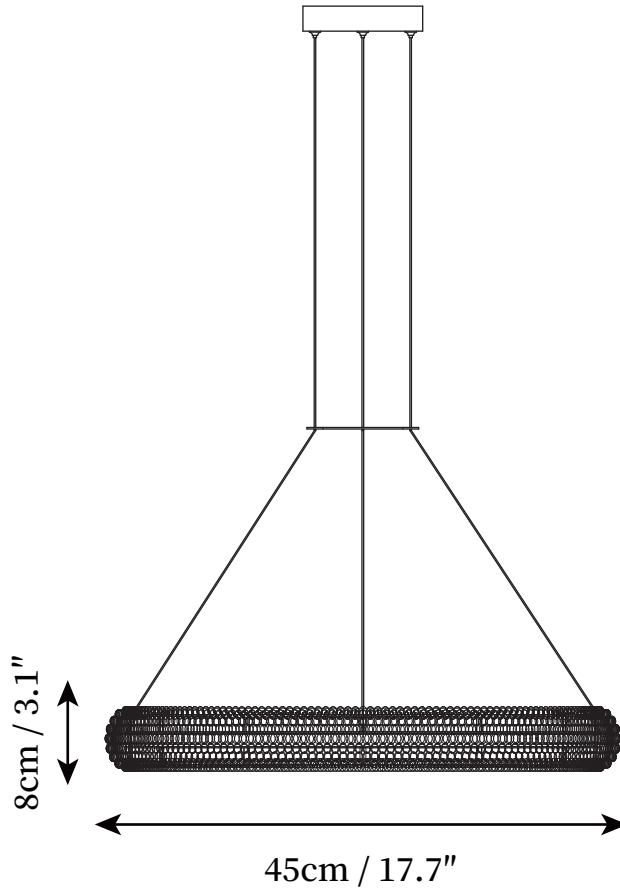

## SPECIFICATION DETAILS

\*For custom options, consult factory for details

<b>Fixture Dimensions</b>	D 17.7" x H 3.1"
<b>Light source</b>	Integrated LED
<b>Wattage</b>	20W
<b>Voltage</b>	AC 110-240V
<b>Color Temperature</b>	3000k
<b>CRI(Ra)</b>	80CRI
<b>Mounting</b>	Ceiling
<b>Driver Required</b>	Yes
<b>Optional Color Temps</b>	Warm White (3000K), Cool White (6000K), Daylight (4000K)
<b>LED Rated Life</b>	30000hours
<b>Dimming</b>	Dimming is not supported
<b>Finishes</b>	Chrome
<b>Shade Details</b>	Clear
<b>Material</b>	Iron, Metal, Crystal
<b>Wire Length</b>	59"
<b>Wire Type</b>	White Coaxial Wire

## SPECIFICATION DETAILS

\*For custom options, consult factory for details

<b>Fixture Dimensions</b>	D 23.6" x H 3.1"
<b>Light source</b>	Integrated LED
<b>Wattage</b>	25W
<b>Voltage</b>	AC 110-240V
<b>Color Temperature</b>	3000k
<b>CRI(Ra)</b>	80CRI
<b>Mounting</b>	Ceiling
<b>Driver Required</b>	Yes
<b>Optional Color Temps</b>	Warm White (3000K), Cool White (6000K), Daylight (4000K)
<b>LED Rated Life</b>	30000hours
<b>Dimming</b>	Dimming is not supported
<b>Finishes</b>	Chrome
<b>Shade Details</b>	Clear
<b>Material</b>	Iron, Metal, Crystal
<b>Wire Length</b>	59"
<b>Wire Type</b>	White Coaxial Wire

## SPECIFICATION DETAILS

\*For custom options, consult factory for details

<b>Fixture Dimensions</b>	D 31.5" x H 3.1"
<b>Light source</b>	Integrated LED
<b>Wattage</b>	30W
<b>Voltage</b>	AC 110-240V
<b>Color Temperature</b>	3000k
<b>CRI(Ra)</b>	80CRI
<b>Mounting</b>	Ceiling
<b>Driver Required</b>	Yes
<b>Optional Color Temps</b>	Warm White (3000K), Cool White (6000K), Daylight (4000K)
<b>LED Rated Life</b>	30000hours
<b>Dimming</b>	Dimming is not supported
<b>Finishes</b>	Chrome
<b>Shade Details</b>	Clear
<b>Material</b>	Iron, Metal, Crystal
<b>Wire Length</b>	59"
<b>Wire Type</b>	White Coaxial Wire