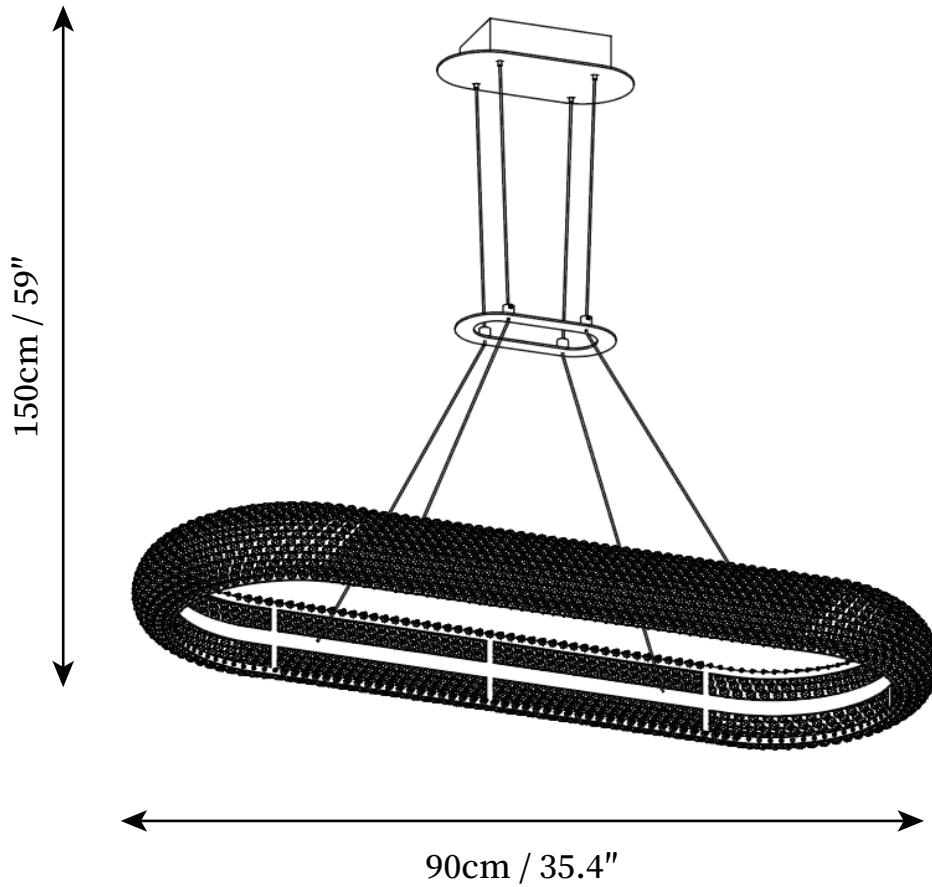

SPECIFICATION SHEET

SPECIFICATION DETAILS

*For custom options, consult factory for details

Fixture Dimensions	D 35.4" x H 59"
Light source	Integrated LED
Wattage	20W
Voltage	AC 110-240V
Color Temperature	3000k
CRI(Ra)	80CRI
Mounting	Ceiling
Driver Required	Yes
Optional Color Temps	Warm White (3000K), Cool White (6000K), Daylight (4000K)
LED Rated Life	30000hours
Dimming	Dimming is not supported
Finishes	Chrome
Shade Details	Clear
Material	Iron, Metal, Crystal
Wire Length	59"
Wire Type	White Coaxial Wire