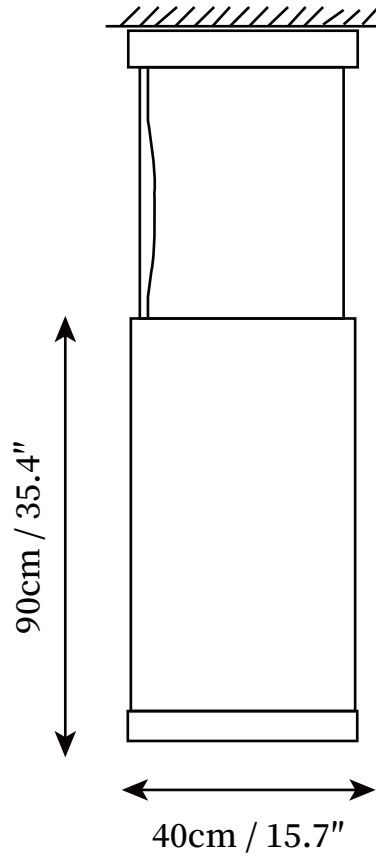

## SPECIFICATION DETAILS

\*For custom options, consult factory for details

<b>Fixture Dimensions</b>	L 15.7" x H 11.8"
<b>Light source</b>	Integrated LED
<b>Wattage</b>	10W
<b>Voltage</b>	AC 110-240V
<b>Color Temperature</b>	3000k
<b>CRI(Ra)</b>	80CRI
<b>Mounting</b>	Ceiling
<b>Driver Required</b>	Yes
<b>Optional Color Temps</b>	Warm White (3000K), Cool White (6000K), Daylight (4000K)
<b>LED Rated Life</b>	30000hours
<b>Dimming</b>	Dimming is not supported
<b>Finishes</b>	Black, White
<b>Shade Details</b>	White
<b>Material</b>	Metal, Fabric
<b>Wire Length</b>	59"
<b>Wire Type</b>	White Coaxial Wire

## SPECIFICATION DETAILS

\*For custom options, consult factory for details

<b>Fixture Dimensions</b>	L 15.7" x H 23.6"
<b>Light source</b>	Integrated LED
<b>Wattage</b>	10W
<b>Voltage</b>	AC 110-240V
<b>Color Temperature</b>	3000k
<b>CRI(Ra)</b>	80CRI
<b>Mounting</b>	Ceiling
<b>Driver Required</b>	Yes
<b>Optional Color Temps</b>	Warm White (3000K), Cool White (6000K), Daylight (4000K)
<b>LED Rated Life</b>	30000hours
<b>Dimming</b>	Dimming is not supported
<b>Finishes</b>	Black, White
<b>Shade Details</b>	White
<b>Material</b>	Metal, Fabric
<b>Wire Length</b>	59"
<b>Wire Type</b>	White Coaxial Wire

## SPECIFICATION DETAILS

\*For custom options, consult factory for details

<b>Fixture Dimensions</b>	L 15.7" x H 35.4"
<b>Light source</b>	Integrated LED
<b>Wattage</b>	10W
<b>Voltage</b>	AC 110-240V
<b>Color Temperature</b>	3000k
<b>CRI(Ra)</b>	80CRI
<b>Mounting</b>	Ceiling
<b>Driver Required</b>	Yes
<b>Optional Color Temps</b>	Warm White (3000K), Cool White (6000K), Daylight (4000K)
<b>LED Rated Life</b>	30000hours
<b>Dimming</b>	Dimming is not supported
<b>Finishes</b>	Black, White
<b>Shade Details</b>	White
<b>Material</b>	Metal, Fabric
<b>Wire Length</b>	59"
<b>Wire Type</b>	White Coaxial Wire