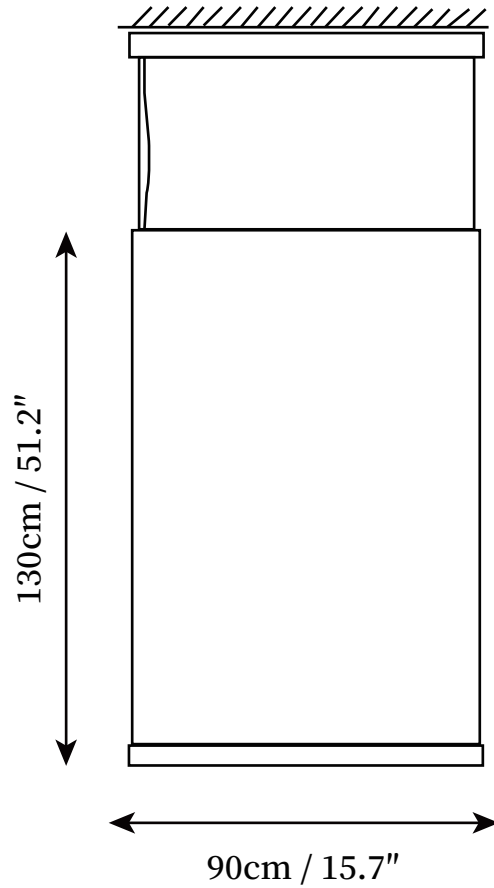

SPECIFICATION SHEET

SPECIFICATION DETAILS

*For custom options, consult factory for details

Fixture Dimensions	L 35.4" x H 51.2"
Light source	Integrated LED
Wattage	10W
Voltage	AC 110-240V
Color Temperature	3000k
CRI(Ra)	80CRI
Mounting	Ceiling
Driver Required	Yes
Optional Color Temps	Warm White (3000K), Cool White (6000K), Daylight (4000K)
LED Rated Life	30000hours
Dimming	Dimming is not supported
Finishes	Black, White
Shade Details	White
Material	Metal, Fabric
Wire Length	59"
Wire Type	White Coaxial Wire