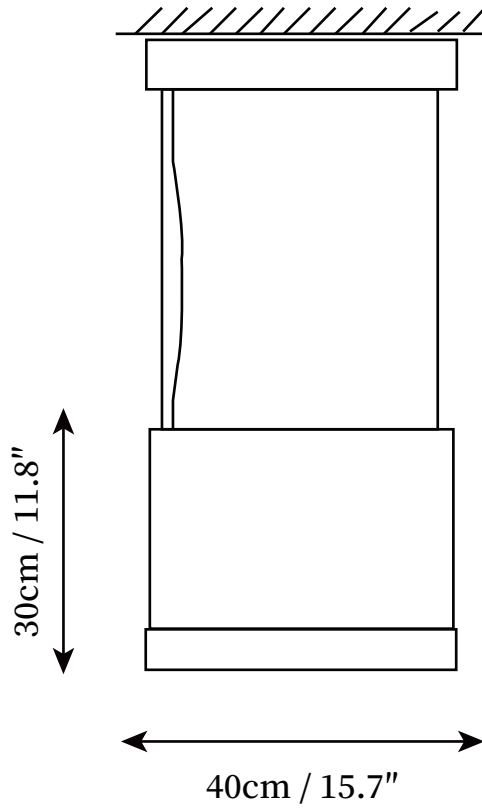

## SPECIFICATION DETAILS

\*For custom options, consult factory for details

<b>Fixture Dimensions</b>	L 15.7" x H 11.8"
<b>Light source</b>	Integrated LED
<b>Wattage</b>	10W
<b>Voltage</b>	AC 110-240V
<b>Color Temperature</b>	3000k
<b>CRI(Ra)</b>	80CRI
<b>Mounting</b>	Ceiling
<b>Driver Required</b>	Yes
<b>Optional Color Temps</b>	Warm White (3000K), Cool White (6000K), Daylight (4000K)
<b>LED Rated Life</b>	30000hours
<b>Dimming</b>	Dimming is not supported
<b>Finishes</b>	Black, White
<b>Shade Details</b>	White
<b>Material</b>	Metal, Fabric
<b>Wire Length</b>	59"
<b>Wire Type</b>	White Coaxial Wire

## SPECIFICATION DETAILS

\*For custom options, consult factory for details

<b>Fixture Dimensions</b>	L 15.7" x H 23.6"
<b>Light source</b>	Integrated LED
<b>Wattage</b>	10W
<b>Voltage</b>	AC 110-240V
<b>Color Temperature</b>	3000k
<b>CRI(Ra)</b>	80CRI
<b>Mounting</b>	Ceiling
<b>Driver Required</b>	Yes
<b>Optional Color Temps</b>	Warm White (3000K), Cool White (6000K), Daylight (4000K)
<b>LED Rated Life</b>	30000hours
<b>Dimming</b>	Dimming is not supported
<b>Finishes</b>	Black, White
<b>Shade Details</b>	White
<b>Material</b>	Metal, Fabric
<b>Wire Length</b>	59"
<b>Wire Type</b>	White Coaxial Wire

## SPECIFICATION DETAILS

\*For custom options, consult factory for details

<b>Fixture Dimensions</b>	L 15.7" x H 35.4"
<b>Light source</b>	Integrated LED
<b>Wattage</b>	10W
<b>Voltage</b>	AC 110-240V
<b>Color Temperature</b>	3000k
<b>CRI(Ra)</b>	80CRI
<b>Mounting</b>	Ceiling
<b>Driver Required</b>	Yes
<b>Optional Color Temps</b>	Warm White (3000K), Cool White (6000K), Daylight (4000K)
<b>LED Rated Life</b>	30000hours
<b>Dimming</b>	Dimming is not supported
<b>Finishes</b>	Black, White
<b>Shade Details</b>	White
<b>Material</b>	Metal, Fabric
<b>Wire Length</b>	59"
<b>Wire Type</b>	White Coaxial Wire