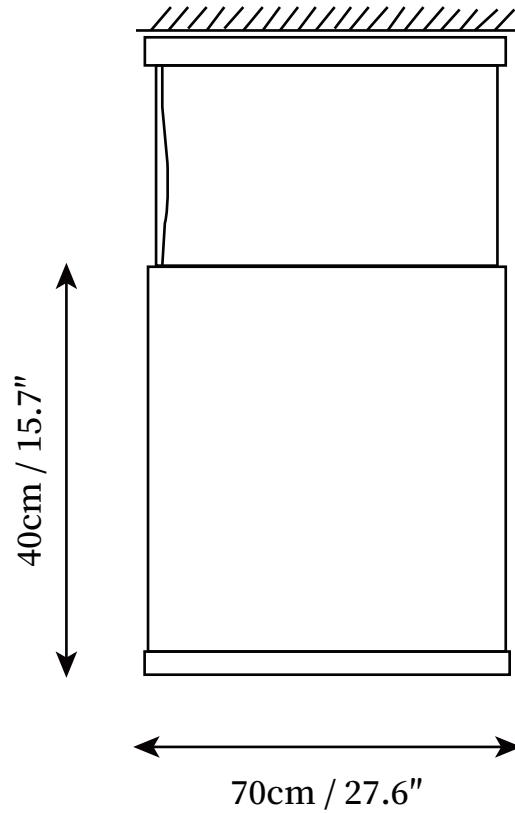

SPECIFICATION SHEET

SPECIFICATION DETAILS

*For custom options, consult factory for details

Fixture Dimensions	L 27.6" x H 15.7"
Light source	Integrated LED
Wattage	10W
Voltage	AC 110-240V
Color Temperature	3000k
CRI(Ra)	80CRI
Mounting	Ceiling
Driver Required	Yes
Optional Color Temps	Warm White (3000K), Cool White (6000K), Daylight (4000K)
LED Rated Life	30000hours
Dimming	Dimming is not supported
Finishes	Black, White
Shade Details	White
Material	Metal, Fabric
Wire Length	59"
Wire Type	White Coaxial Wire