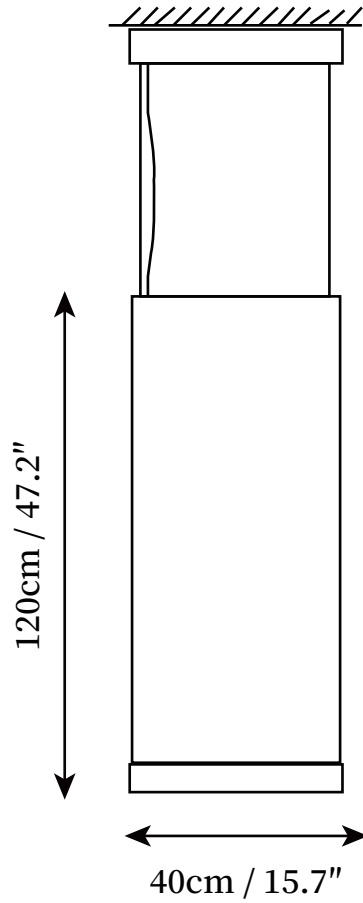

SPECIFICATION SHEET

SPECIFICATION DETAILS

*For custom options, consult factory for details

Fixture Dimensions	L 15.7" x H 47.2"
Light source	Integrated LED
Wattage	10W
Voltage	AC 110-240V
Color Temperature	3000k
CRI(Ra)	80CRI
Mounting	Ceiling
Driver Required	Yes
Optional Color Temps	Warm White (3000K), Cool White (6000K), Daylight (4000K)
LED Rated Life	30000hours
Dimming	Dimming is not supported
Finishes	Black, White
Shade Details	White
Material	Metal, Fabric
Wire Length	59"
Wire Type	White Coaxial Wire