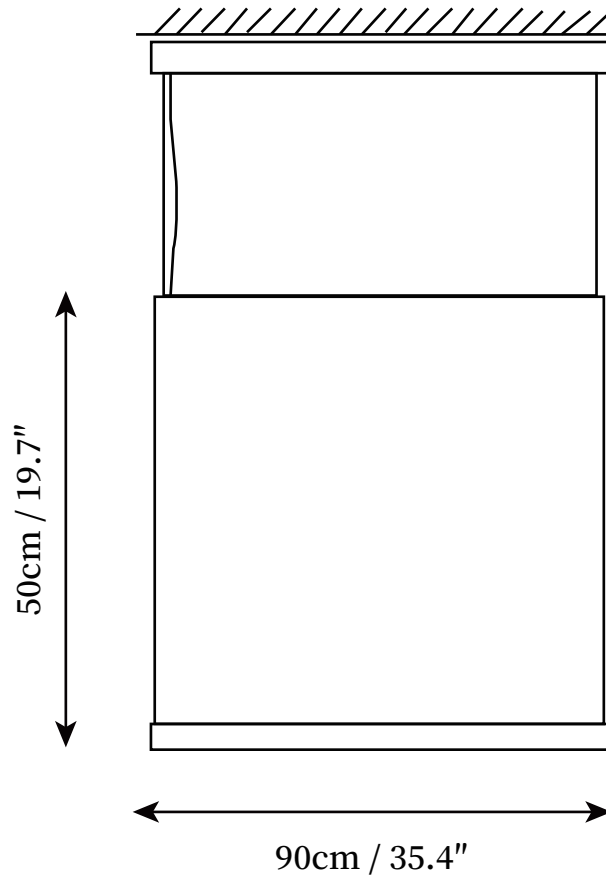

SPECIFICATION SHEET

SPECIFICATION DETAILS

*For custom options, consult factory for details

Fixture Dimensions	L 35.4" x H 19.7"
Light source	Integrated LED
Wattage	10W
Voltage	AC 110-240V
Color Temperature	3000k
CRI(Ra)	80CRI
Mounting	Ceiling
Driver Required	Yes
Optional Color Temps	Warm White (3000K), Cool White (6000K), Daylight (4000K)
LED Rated Life	30000hours
Dimming	Dimming is not supported
Finishes	Black, White
Shade Details	White
Material	Metal, Fabric
Wire Length	59"
Wire Type	White Coaxial Wire