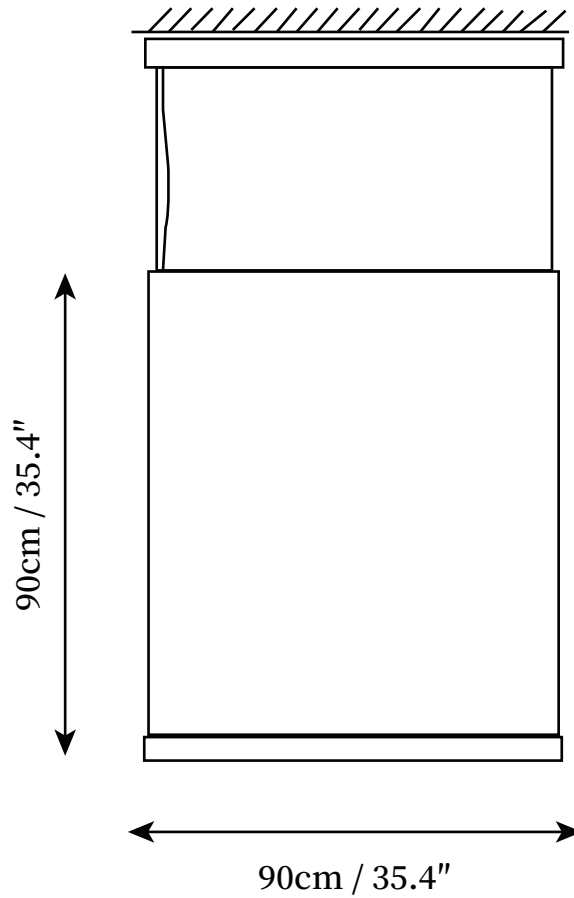

SPECIFICATION SHEET

SPECIFICATION DETAILS

*For custom options, consult factory for details

Fixture Dimensions	L 35.4" x H 35.4"
Light source	Integrated LED
Wattage	10W
Voltage	AC 110-240V
Color Temperature	3000k
CRI(Ra)	80CRI
Mounting	Ceiling
Driver Required	Yes
Optional Color Temps	Warm White (3000K), Cool White (6000K), Daylight (4000K)
LED Rated Life	30000hours
Dimming	Dimming is not supported
Finishes	Black, White
Shade Details	White
Material	Metal, Fabric
Wire Length	59"
Wire Type	White Coaxial Wire