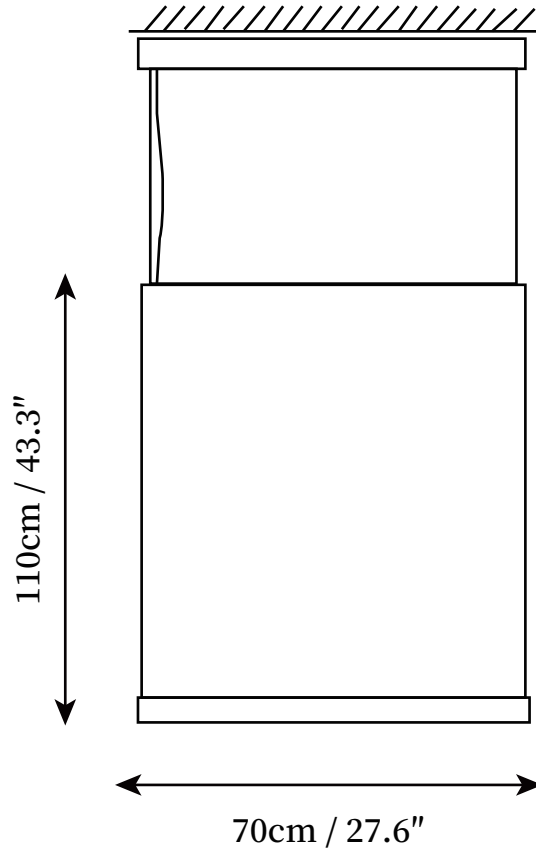

SPECIFICATION SHEET

SPECIFICATION DETAILS

*For custom options, consult factory for details

Fixture Dimensions	L 27.6" x H 43.3"
Light source	Integrated LED
Wattage	10W
Voltage	AC 110-240V
Color Temperature	3000k
CRI(Ra)	80CRI
Mounting	Ceiling
Driver Required	Yes
Optional Color Temps	Warm White (3000K), Cool White (6000K), Daylight (4000K)
LED Rated Life	30000hours
Dimming	Dimming is not supported
Finishes	Black, White
Shade Details	White
Material	Metal, Fabric
Wire Length	59"
Wire Type	White Coaxial Wire