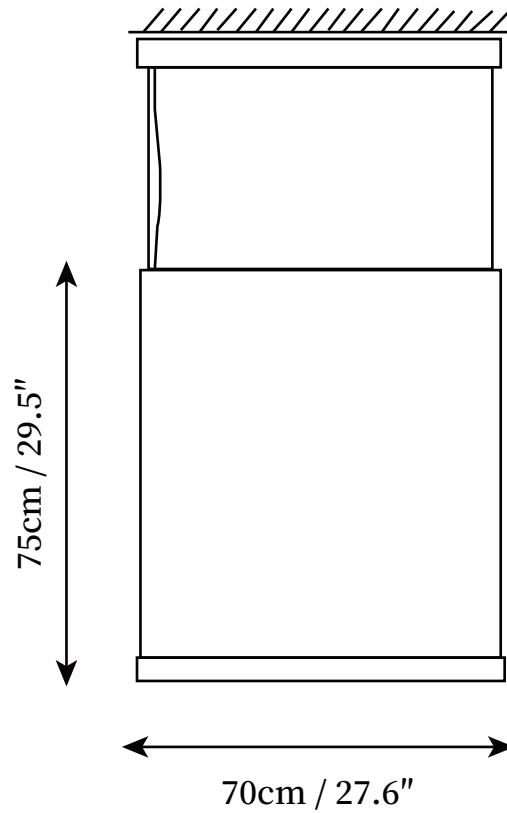

SPECIFICATION SHEET

SPECIFICATION DETAILS

*For custom options, consult factory for details

Fixture Dimensions	L 27.6" x H 29.5"
Light source	Integrated LED
Wattage	10W
Voltage	AC 110-240V
Color Temperature	3000k
CRI(Ra)	80CRI
Mounting	Ceiling
Driver Required	Yes
Optional Color Temps	Warm White (3000K), Cool White (6000K), Daylight (4000K)
LED Rated Life	30000hours
Dimming	Dimming is not supported
Finishes	Black, White
Shade Details	White
Material	Metal, Fabric
Wire Length	59"
Wire Type	White Coaxial Wire