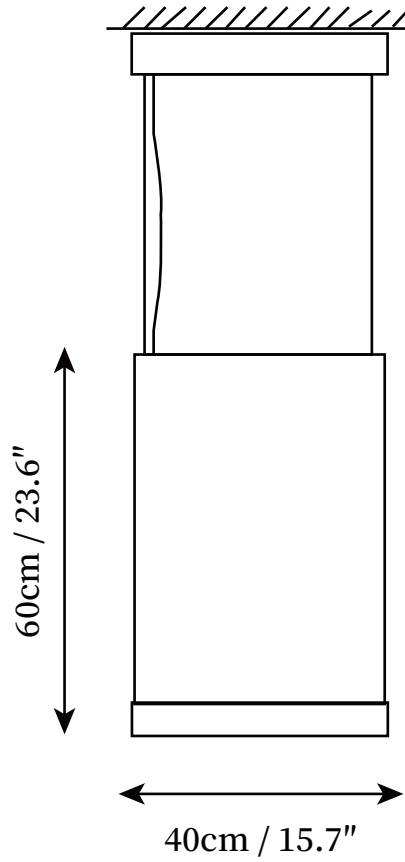

## SPECIFICATION DETAILS

\*For custom options, consult factory for details

<b>Fixture Dimensions</b>	L 15.7" x H 11.8"
<b>Light source</b>	Integrated LED
<b>Wattage</b>	10W
<b>Voltage</b>	AC 110-240V
<b>Color Temperature</b>	3000k
<b>CRI(Ra)</b>	80CRI
<b>Mounting</b>	Ceiling
<b>Driver Required</b>	Yes
<b>Optional Color Temps</b>	Warm White (3000K), Cool White (6000K), Daylight (4000K)
<b>LED Rated Life</b>	30000hours
<b>Dimming</b>	Dimming is not supported
<b>Finishes</b>	Black, White
<b>Shade Details</b>	White
<b>Material</b>	Metal, Fabric
<b>Wire Length</b>	59"
<b>Wire Type</b>	White Coaxial Wire

## SPECIFICATION DETAILS

\*For custom options, consult factory for details

<b>Fixture Dimensions</b>	L 15.7" x H 23.6"
<b>Light source</b>	Integrated LED
<b>Wattage</b>	10W
<b>Voltage</b>	AC 110-240V
<b>Color Temperature</b>	3000k
<b>CRI(Ra)</b>	80CRI
<b>Mounting</b>	Ceiling
<b>Driver Required</b>	Yes
<b>Optional Color Temps</b>	Warm White (3000K), Cool White (6000K), Daylight (4000K)
<b>LED Rated Life</b>	30000hours
<b>Dimming</b>	Dimming is not supported
<b>Finishes</b>	Black, White
<b>Shade Details</b>	White
<b>Material</b>	Metal, Fabric
<b>Wire Length</b>	59"
<b>Wire Type</b>	White Coaxial Wire

## SPECIFICATION DETAILS

\*For custom options, consult factory for details

<b>Fixture Dimensions</b>	L 15.7" x H 35.4"
<b>Light source</b>	Integrated LED
<b>Wattage</b>	10W
<b>Voltage</b>	AC 110-240V
<b>Color Temperature</b>	3000k
<b>CRI(Ra)</b>	80CRI
<b>Mounting</b>	Ceiling
<b>Driver Required</b>	Yes
<b>Optional Color Temps</b>	Warm White (3000K), Cool White (6000K), Daylight (4000K)
<b>LED Rated Life</b>	30000hours
<b>Dimming</b>	Dimming is not supported
<b>Finishes</b>	Black, White
<b>Shade Details</b>	White
<b>Material</b>	Metal, Fabric
<b>Wire Length</b>	59"
<b>Wire Type</b>	White Coaxial Wire