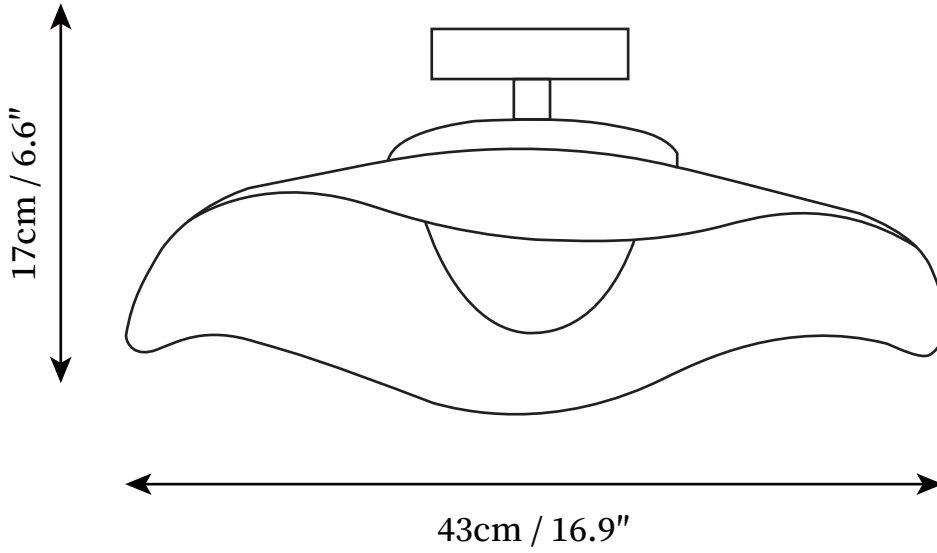

SPECIFICATION SHEET

SPECIFICATION DETAILS

*For custom options, consult factory for details

	D 16.9" x H 6.6"
Light source	Integrated LED
Wattage	10W
Voltage	AC 110-240V
Color Temperature	3000k
CRI(Ra)	80CRI
Mounting	Ceiling
Driver Required	Yes
Optional Color Temps	Warm White (3000K), Cool White (6000K), Daylight (4000K)
LED Rated Life	30000hours
Dimming	Dimming is not supported
Finishes	White
Shade Details	White
Material	Metal, Fabric
Wire Length	NO
Wire Type	NO

SPECIFICATION SHEET

SPECIFICATION DETAILS

*For custom options, consult factory for details

	D 23.6" x H 7.9"
Light source	Integrated LED
Wattage	10W
Voltage	AC 110-240V
Color Temperature	3000k
CRI(Ra)	80CRI
Mounting	Ceiling
Driver Required	Yes
Optional Color Temps	Warm White (3000K), Cool White (6000K), Daylight (4000K)
LED Rated Life	30000hours
Dimming	Dimming is not supported
Finishes	White
Shade Details	White
Material	Metal, Fabric
Wire Length	NO
Wire Type	NO