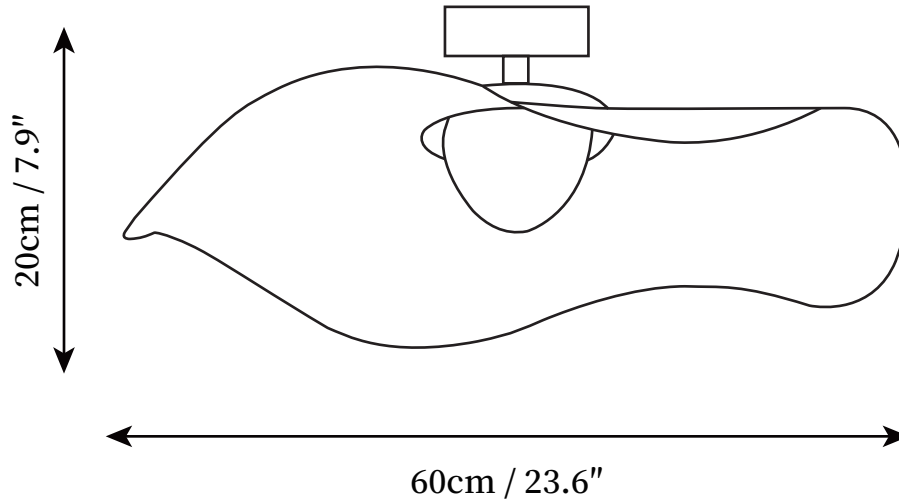

SPECIFICATION SHEET

SPECIFICATION DETAILS

*For custom options, consult factory for details

	D 16.9" x H 6.6"
Light source	Integrated LED
Wattage	10W
Voltage	AC 110-240V
Color Temperature	3000k
CRI(Ra)	80CRI
Mounting	Ceiling
Driver Required	Yes
Optional Color Temps	Warm White (3000K), Cool White (6000K), Daylight (4000K)
LED Rated Life	30000hours
Dimming	Dimming is not supported
Finishes	White
Shade Details	White
Material	Metal, Fabric
Wire Length	NO
Wire Type	NO

SPECIFICATION SHEET

SPECIFICATION DETAILS

*For custom options, consult factory for details

	D 23.6" x H 7.9"
Light source	Integrated LED
Wattage	10W
Voltage	AC 110-240V
Color Temperature	3000k
CRI(Ra)	80CRI
Mounting	Ceiling
Driver Required	Yes
Optional Color Temps	Warm White (3000K), Cool White (6000K), Daylight (4000K)
LED Rated Life	30000hours
Dimming	Dimming is not supported
Finishes	White
Shade Details	White
Material	Metal, Fabric
Wire Length	NO
Wire Type	NO