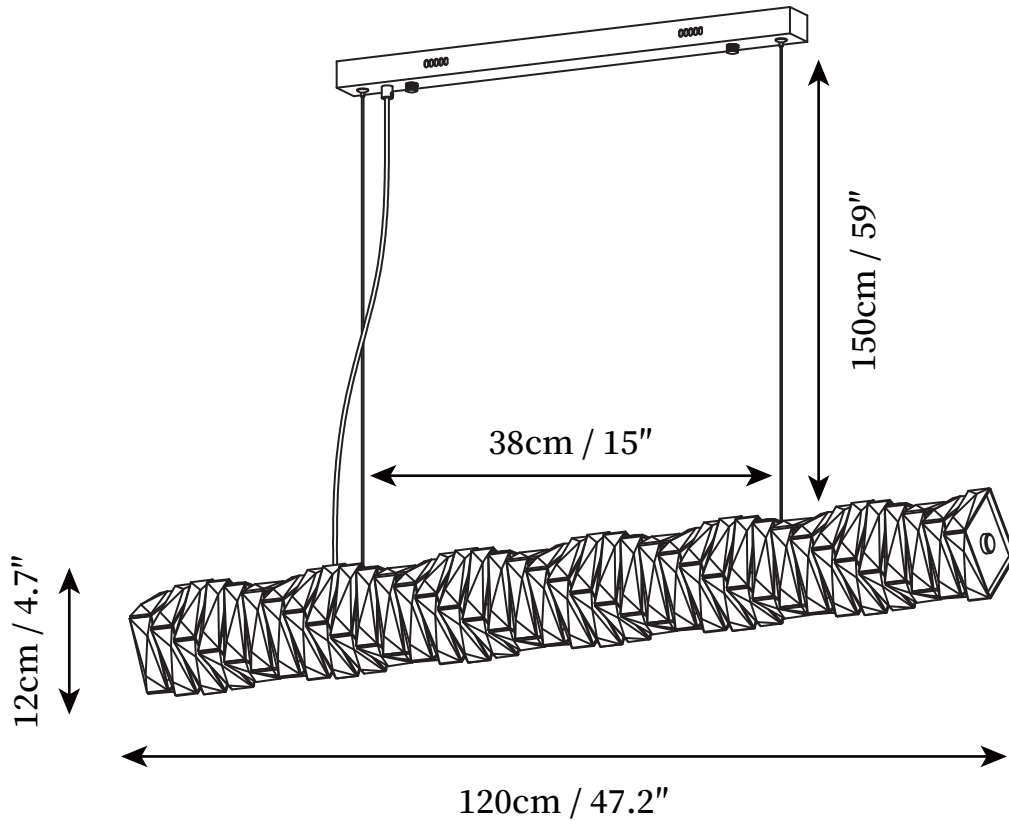

SPECIFICATION SHEET

SPECIFICATION DETAILS

*For custom options, consult factory for details

Fixture Dimensions	L 39.4" x H 4.7"
Light source	Integrated LED
Wattage	10W
Voltage	AC 110-240V
Color Temperature	3000k
CRI(Ra)	80CRI
Mounting	Ceiling
Driver Required	Yes
Optional Color Temps	Warm White (3000K), Cool White (6000K), Daylight (4000K)
LED Rated Life	30000hours
Dimming	Dimming is not supported
Finishes	Gold, Chrome
Shade Details	Clear
Material	Crystal, Stainless steel
Wire Length	59"
Wire Type	White Coaxial Wire

SPECIFICATION SHEET

SPECIFICATION DETAILS

*For custom options, consult factory for details

Fixture Dimensions	L 47.2" x H 4.7"
Light source	Integrated LED
Wattage	10W
Voltage	AC 110-240V
Color Temperature	3000k
CRI(Ra)	80CRI
Mounting	Ceiling
Driver Required	Yes
Optional Color Temps	Warm White (3000K), Cool White (6000K), Daylight (4000K)
LED Rated Life	30000hours
Dimming	Dimming is not supported
Finishes	Gold, Chrome
Shade Details	Clear
Material	Crystal, Stainless steel
Wire Length	59"
Wire Type	White Coaxial Wire

SPECIFICATION SHEET

SPECIFICATION DETAILS

*For custom options, consult factory for details

Fixture Dimensions	L 59" x H 4.7"
Light source	Integrated LED
Wattage	10W
Voltage	AC 110-240V
Color Temperature	3000k
CRI(Ra)	80CRI
Mounting	Ceiling
Driver Required	Yes
Optional Color Temps	Warm White (3000K), Cool White (6000K), Daylight (4000K)
LED Rated Life	30000hours
Dimming	Dimming is not supported
Finishes	Gold, Chrome
Shade Details	Clear
Material	Crystal, Stainless steel
Wire Length	59"
Wire Type	White Coaxial Wire