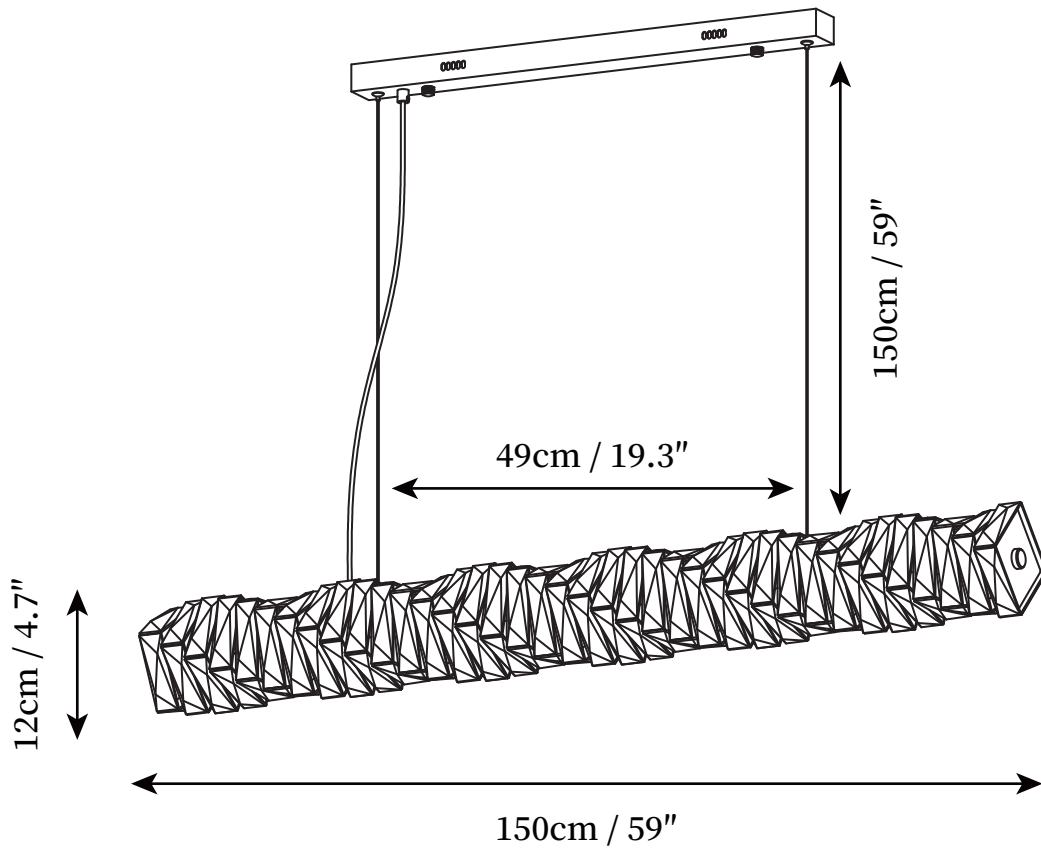

SPECIFICATION SHEET

SPECIFICATION DETAILS

*For custom options, consult factory for details

Fixture Dimensions	L 39.4" x H 4.7"
Light source	Integrated LED
Wattage	10W
Voltage	AC 110-240V
Color Temperature	3000k
CRI(Ra)	80CRI
Mounting	Ceiling
Driver Required	Yes
Optional Color Temps	Warm White (3000K), Cool White (6000K), Daylight (4000K)
LED Rated Life	30000hours
Dimming	Dimming is not supported
Finishes	Gold, Chrome
Shade Details	Clear
Material	Crystal, Stainless steel
Wire Length	59"
Wire Type	White Coaxial Wire

SPECIFICATION SHEET

SPECIFICATION DETAILS

*For custom options, consult factory for details

Fixture Dimensions	L 47.2" x H 4.7"
Light source	Integrated LED
Wattage	10W
Voltage	AC 110-240V
Color Temperature	3000k
CRI(Ra)	80CRI
Mounting	Ceiling
Driver Required	Yes
Optional Color Temps	Warm White (3000K), Cool White (6000K), Daylight (4000K)
LED Rated Life	30000hours
Dimming	Dimming is not supported
Finishes	Gold, Chrome
Shade Details	Clear
Material	Crystal, Stainless steel
Wire Length	59"
Wire Type	White Coaxial Wire

SPECIFICATION SHEET

SPECIFICATION DETAILS

*For custom options, consult factory for details

Fixture Dimensions	L 59" x H 4.7"
Light source	Integrated LED
Wattage	10W
Voltage	AC 110-240V
Color Temperature	3000k
CRI(Ra)	80CRI
Mounting	Ceiling
Driver Required	Yes
Optional Color Temps	Warm White (3000K), Cool White (6000K), Daylight (4000K)
LED Rated Life	30000hours
Dimming	Dimming is not supported
Finishes	Gold, Chrome
Shade Details	Clear
Material	Crystal, Stainless steel
Wire Length	59"
Wire Type	White Coaxial Wire