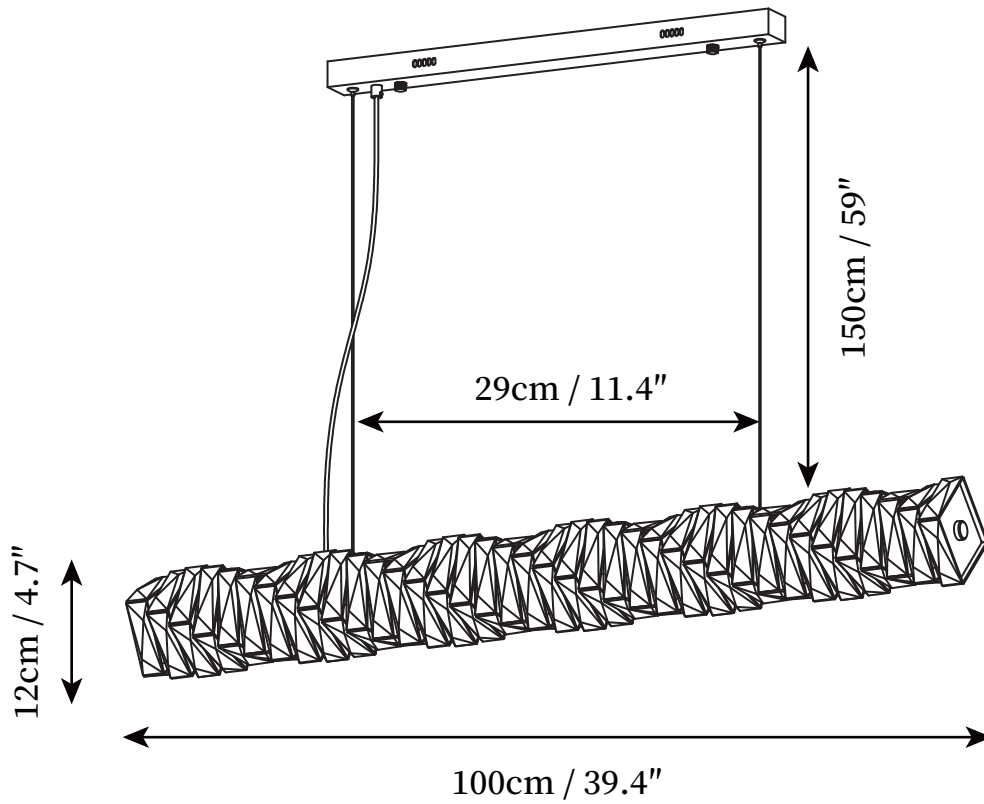

SPECIFICATION SHEET

SPECIFICATION DETAILS

*For custom options, consult factory for details

Fixture Dimensions	L 39.4" x H 4.7"
Light source	Integrated LED
Wattage	10W
Voltage	AC 110-240V
Color Temperature	3000k
CRI(Ra)	80CRI
Mounting	Ceiling
Driver Required	Yes
Optional Color Temps	Warm White (3000K), Cool White (6000K), Daylight (4000K)
LED Rated Life	30000hours
Dimming	Dimming is not supported
Finishes	Gold, Chrome
Shade Details	Clear
Material	Crystal, Stainless steel
Wire Length	59"
Wire Type	White Coaxial Wire

SPECIFICATION SHEET

SPECIFICATION DETAILS

*For custom options, consult factory for details

Fixture Dimensions	L 47.2" x H 4.7"
Light source	Integrated LED
Wattage	10W
Voltage	AC 110-240V
Color Temperature	3000k
CRI(Ra)	80CRI
Mounting	Ceiling
Driver Required	Yes
Optional Color Temps	Warm White (3000K), Cool White (6000K), Daylight (4000K)
LED Rated Life	30000hours
Dimming	Dimming is not supported
Finishes	Gold, Chrome
Shade Details	Clear
Material	Crystal, Stainless steel
Wire Length	59"
Wire Type	White Coaxial Wire

SPECIFICATION SHEET

SPECIFICATION DETAILS

*For custom options, consult factory for details

Fixture Dimensions	L 59" x H 4.7"
Light source	Integrated LED
Wattage	10W
Voltage	AC 110-240V
Color Temperature	3000k
CRI(Ra)	80CRI
Mounting	Ceiling
Driver Required	Yes
Optional Color Temps	Warm White (3000K), Cool White (6000K), Daylight (4000K)
LED Rated Life	30000hours
Dimming	Dimming is not supported
Finishes	Gold, Chrome
Shade Details	Clear
Material	Crystal, Stainless steel
Wire Length	59"
Wire Type	White Coaxial Wire