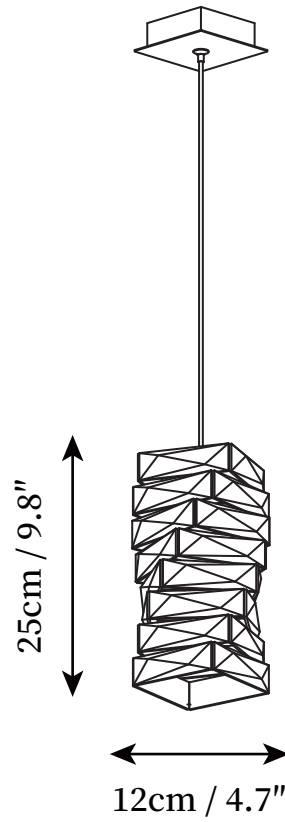

SPECIFICATION SHEET

SPECIFICATION DETAILS

*For custom options, consult factory for details

Fixture Dimensions	D 4.7" x H 5.1"
Light source	Integrated LED
Wattage	10W
Voltage	AC 110-240V
Color Temperature	3000k
CRI(Ra)	80CRI
Mounting	Ceiling
Driver Required	Yes
Optional Color Temps	Warm White (3000K), Cool White (6000K), Daylight (4000K)
LED Rated Life	30000hours
Dimming	Dimming is not supported
Finishes	Silver
Shade Details	Clear
Material	Crystal, Stainless steel
Wire Length	59"
Wire Type	White Coaxial Wire

SPECIFICATION SHEET

SPECIFICATION DETAILS

*For custom options, consult factory for details

Fixture Dimensions	D 4.7" x H 9.8"
Light source	Integrated LED
Wattage	10W
Voltage	AC 110-240V
Color Temperature	3000k
CRI(Ra)	80CRI
Mounting	Ceiling
Driver Required	Yes
Optional Color Temps	Warm White (3000K), Cool White (6000K), Daylight (4000K)
LED Rated Life	30000hours
Dimming	Dimming is not supported
Finishes	Silver
Shade Details	Clear
Material	Crystal, Stainless steel
Wire Length	59"
Wire Type	White Coaxial Wire

SPECIFICATION SHEET

SPECIFICATION DETAILS

*For custom options, consult factory for details

Fixture Dimensions	D 8.7" x H 9.8"
Light source	Integrated LED
Wattage	10W
Voltage	AC 110-240V
Color Temperature	3000k
CRI(Ra)	80CRI
Mounting	Ceiling
Driver Required	Yes
Optional Color Temps	Warm White (3000K), Cool White (6000K), Daylight (4000K)
LED Rated Life	30000hours
Dimming	Dimming is not supported
Finishes	Silver
Shade Details	Clear
Material	Crystal, Stainless steel
Wire Length	59"
Wire Type	White Coaxial Wire