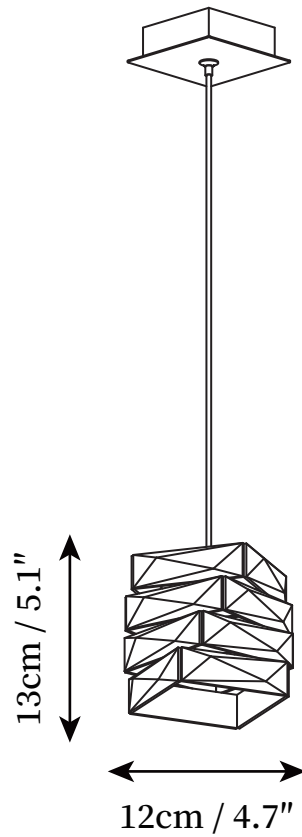

SPECIFICATION SHEET

SPECIFICATION DETAILS

*For custom options, consult factory for details

Fixture Dimensions	D 4.7" x H 5.1"
Light source	Integrated LED
Wattage	10W
Voltage	AC 110-240V
Color Temperature	3000k
CRI(Ra)	80CRI
Mounting	Ceiling
Driver Required	Yes
Optional Color Temps	Warm White (3000K), Cool White (6000K), Daylight (4000K)
LED Rated Life	30000hours
Dimming	Dimming is not supported
Finishes	Silver
Shade Details	Clear
Material	Crystal, Stainless steel
Wire Length	59"
Wire Type	White Coaxial Wire

SPECIFICATION SHEET

SPECIFICATION DETAILS

*For custom options, consult factory for details

Fixture Dimensions	D 4.7" x H 9.8"
Light source	Integrated LED
Wattage	10W
Voltage	AC 110-240V
Color Temperature	3000k
CRI(Ra)	80CRI
Mounting	Ceiling
Driver Required	Yes
Optional Color Temps	Warm White (3000K), Cool White (6000K), Daylight (4000K)
LED Rated Life	30000hours
Dimming	Dimming is not supported
Finishes	Silver
Shade Details	Clear
Material	Crystal, Stainless steel
Wire Length	59"
Wire Type	White Coaxial Wire

SPECIFICATION SHEET

SPECIFICATION DETAILS

*For custom options, consult factory for details

Fixture Dimensions	D 8.7" x H 9.8"
Light source	Integrated LED
Wattage	10W
Voltage	AC 110-240V
Color Temperature	3000k
CRI(Ra)	80CRI
Mounting	Ceiling
Driver Required	Yes
Optional Color Temps	Warm White (3000K), Cool White (6000K), Daylight (4000K)
LED Rated Life	30000hours
Dimming	Dimming is not supported
Finishes	Silver
Shade Details	Clear
Material	Crystal, Stainless steel
Wire Length	59"
Wire Type	White Coaxial Wire