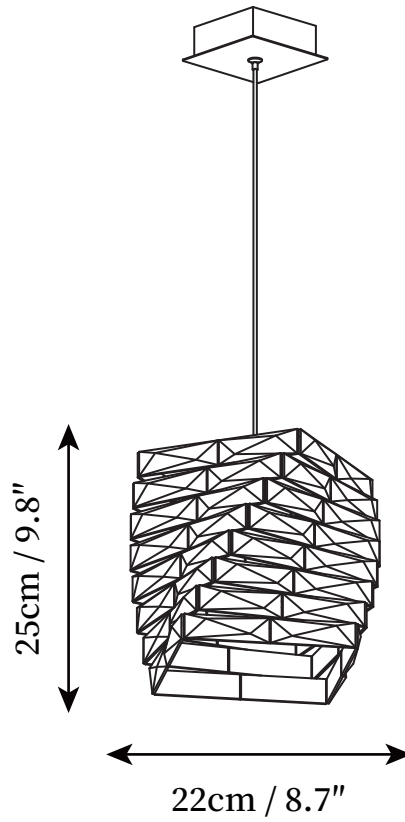

SPECIFICATION SHEET

SPECIFICATION DETAILS

*For custom options, consult factory for details

Fixture Dimensions	D 4.7" x H 5.1"
Light source	Integrated LED
Wattage	10W
Voltage	AC 110-240V
Color Temperature	3000k
CRI(Ra)	80CRI
Mounting	Ceiling
Driver Required	Yes
Optional Color Temps	Warm White (3000K), Cool White (6000K), Daylight (4000K)
LED Rated Life	30000hours
Dimming	Dimming is not supported
Finishes	Silver
Shade Details	Clear
Material	Crystal, Stainless steel
Wire Length	59"
Wire Type	White Coaxial Wire

SPECIFICATION SHEET

SPECIFICATION DETAILS

*For custom options, consult factory for details

Fixture Dimensions	D 4.7" x H 9.8"
Light source	Integrated LED
Wattage	10W
Voltage	AC 110-240V
Color Temperature	3000k
CRI(Ra)	80CRI
Mounting	Ceiling
Driver Required	Yes
Optional Color Temps	Warm White (3000K), Cool White (6000K), Daylight (4000K)
LED Rated Life	30000hours
Dimming	Dimming is not supported
Finishes	Silver
Shade Details	Clear
Material	Crystal, Stainless steel
Wire Length	59"
Wire Type	White Coaxial Wire

SPECIFICATION SHEET

SPECIFICATION DETAILS

*For custom options, consult factory for details

Fixture Dimensions	D 8.7" x H 9.8"
Light source	Integrated LED
Wattage	10W
Voltage	AC 110-240V
Color Temperature	3000k
CRI(Ra)	80CRI
Mounting	Ceiling
Driver Required	Yes
Optional Color Temps	Warm White (3000K), Cool White (6000K), Daylight (4000K)
LED Rated Life	30000hours
Dimming	Dimming is not supported
Finishes	Silver
Shade Details	Clear
Material	Crystal, Stainless steel
Wire Length	59"
Wire Type	White Coaxial Wire