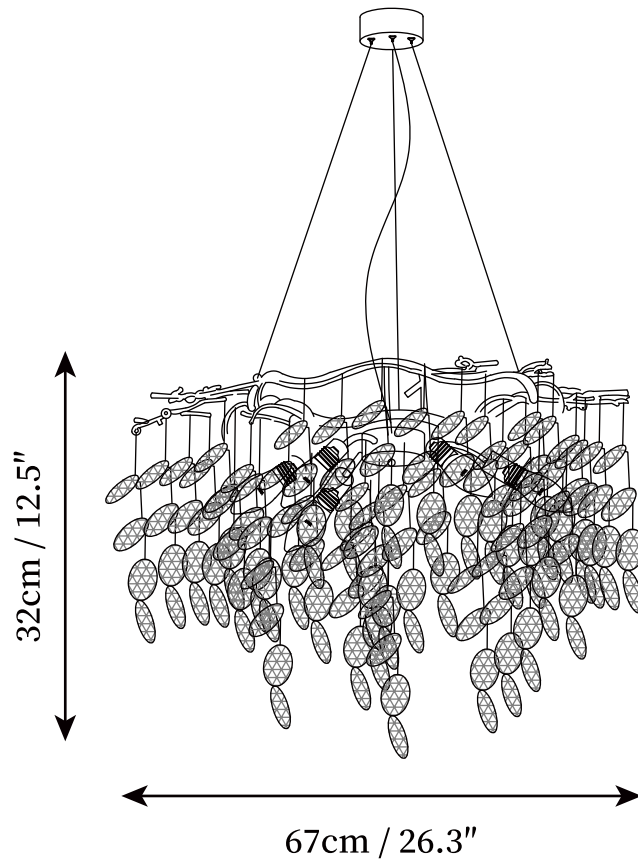

SPECIFICATION SHEET

SPECIFICATION DETAILS

*For custom options, consult factory for details

Fixture Dimensions	D 26.3" x H 12.5"
Light source	E14 (bulb not included)
Wattage	MAX 15W incandescent bulb or LED equivalent.
Voltage	AC 110-240V
Mounting	Hardwired.
Dimming	Compatible with dimmable bulbs (bulb not included)
Control method	Compatible with common wall switches (not included)
Finishes	Brass
Crystal Color	Clear
Material	Brass, Crystal
Wire Length	The standard length of the suspended wire is 59 "(150 cm) and the length is adjustable.

SPECIFICATION SHEET

SPECIFICATION DETAILS

*For custom options, consult factory for details

Fixture Dimensions	D 34.2" x H 12.5"
Light source	E14 (bulb not included)
Wattage	MAX 15W incandescent bulb or LED equivalent.
Voltage	AC 110-240V
Mounting	Hardwired.
Dimming	Compatible with dimmable bulbs (bulb not included)
Control method	Compatible with common wall switches (not included)
Finishes	Brass
Crystal Color	Clear
Material	Brass, Crystal
Wire Length	The standard length of the suspended wire is 59 "(150 cm) and the length is adjustable.

SPECIFICATION SHEET

SPECIFICATION DETAILS

*For custom options, consult factory for details

Fixture Dimensions	D 39.3" x W 11" x H 9.8"
Light source	E14 (bulb not included)
Wattage	MAX 15W incandescent bulb or LED equivalent.
Voltage	AC 110-240V
Mounting	Hardwired.
Dimming	Compatible with dimmable bulbs (bulb not included)
Control method	Compatible with common wall switches (not included)
Finishes	Brass
Crystal Color	Clear
Material	Brass, Crystal
Wire Length	The standard length of the suspended wire is 59 "(150 cm) and the length is adjustable.