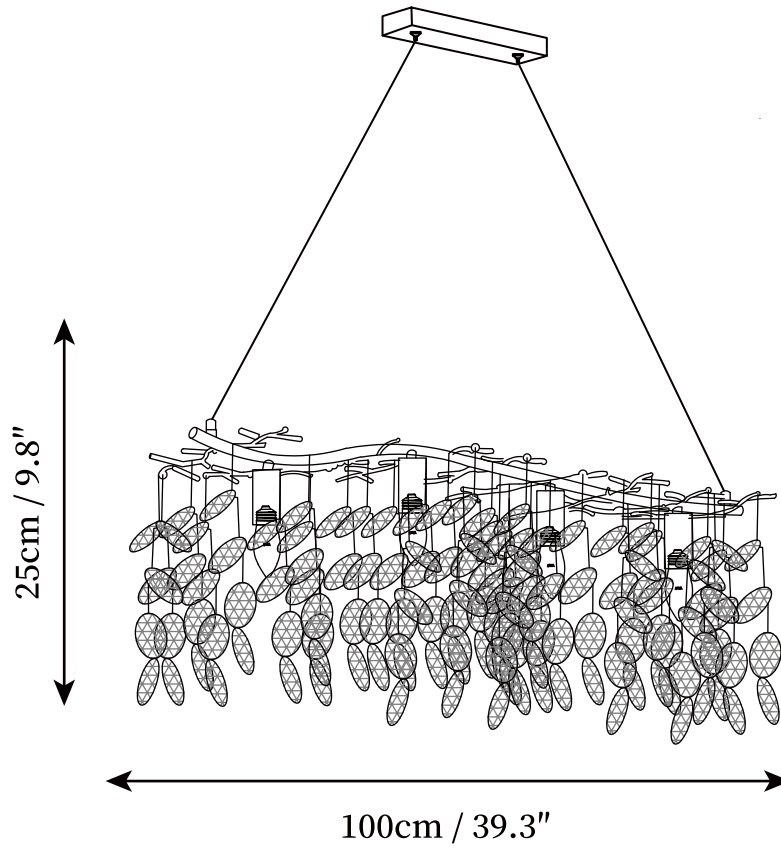

SPECIFICATION SHEET

SPECIFICATION DETAILS

*For custom options, consult factory for details

Fixture Dimensions	D 26.3" x H 12.5"
Light source	E14 (bulb not included)
Wattage	MAX 15W incandescent bulb or LED equivalent.
Voltage	AC 110-240V
Mounting	Hardwired.
Dimming	Compatible with dimmable bulbs (bulb not included)
Control method	Compatible with common wall switches (not included)
Finishes	Brass
Crystal Color	Clear
Material	Brass, Crystal
Wire Length	The standard length of the suspended wire is 59 "(150 cm) and the length is adjustable.

SPECIFICATION SHEET

SPECIFICATION DETAILS

*For custom options, consult factory for details

Fixture Dimensions	D 34.2" x H 12.5"
Light source	E14 (bulb not included)
Wattage	MAX 15W incandescent bulb or LED equivalent.
Voltage	AC 110-240V
Mounting	Hardwired.
Dimming	Compatible with dimmable bulbs (bulb not included)
Control method	Compatible with common wall switches (not included)
Finishes	Brass
Crystal Color	Clear
Material	Brass, Crystal
Wire Length	The standard length of the suspended wire is 59 "(150 cm) and the length is adjustable.

SPECIFICATION SHEET

SPECIFICATION DETAILS

*For custom options, consult factory for details

Fixture Dimensions	D 39.3" x W 11" x H 9.8"
Light source	E14 (bulb not included)
Wattage	MAX 15W incandescent bulb or LED equivalent.
Voltage	AC 110-240V
Mounting	Hardwired.
Dimming	Compatible with dimmable bulbs (bulb not included)
Control method	Compatible with common wall switches (not included)
Finishes	Brass
Crystal Color	Clear
Material	Brass, Crystal
Wire Length	The standard length of the suspended wire is 59 "(150 cm) and the length is adjustable.