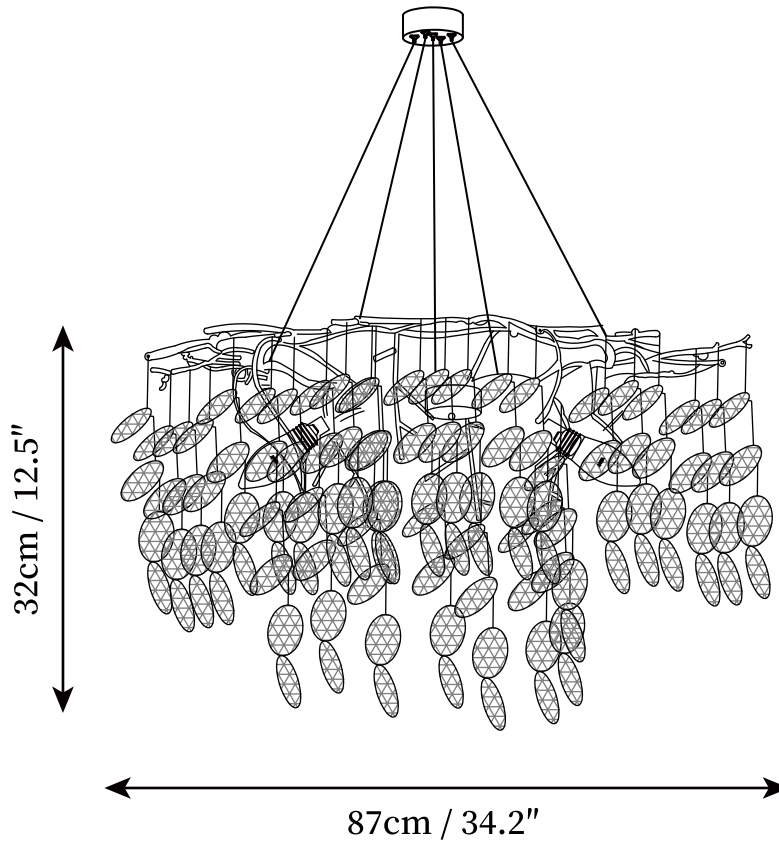

SPECIFICATION SHEET

SPECIFICATION DETAILS

*For custom options, consult factory for details

Fixture Dimensions	D 26.3" x H 12.5"
Light source	E14 (bulb not included)
Wattage	MAX 15W incandescent bulb or LED equivalent.
Voltage	AC 110-240V
Mounting	Hardwired.
Dimming	Compatible with dimmable bulbs (bulb not included)
Control method	Compatible with common wall switches (not included)
Finishes	Brass
Crystal Color	Clear
Material	Brass, Crystal
Wire Length	The standard length of the suspended wire is 59 "(150 cm) and the length is adjustable.

SPECIFICATION SHEET

SPECIFICATION DETAILS

*For custom options, consult factory for details

Fixture Dimensions	D 34.2" x H 12.5"
Light source	E14 (bulb not included)
Wattage	MAX 15W incandescent bulb or LED equivalent.
Voltage	AC 110-240V
Mounting	Hardwired.
Dimming	Compatible with dimmable bulbs (bulb not included)
Control method	Compatible with common wall switches (not included)
Finishes	Brass
Crystal Color	Clear
Material	Brass, Crystal
Wire Length	The standard length of the suspended wire is 59 "(150 cm) and the length is adjustable.

SPECIFICATION SHEET

SPECIFICATION DETAILS

*For custom options, consult factory for details

Fixture Dimensions	D 39.3" x W 11" x H 9.8"
Light source	E14 (bulb not included)
Wattage	MAX 15W incandescent bulb or LED equivalent.
Voltage	AC 110-240V
Mounting	Hardwired.
Dimming	Compatible with dimmable bulbs (bulb not included)
Control method	Compatible with common wall switches (not included)
Finishes	Brass
Crystal Color	Clear
Material	Brass, Crystal
Wire Length	The standard length of the suspended wire is 59 "(150 cm) and the length is adjustable.