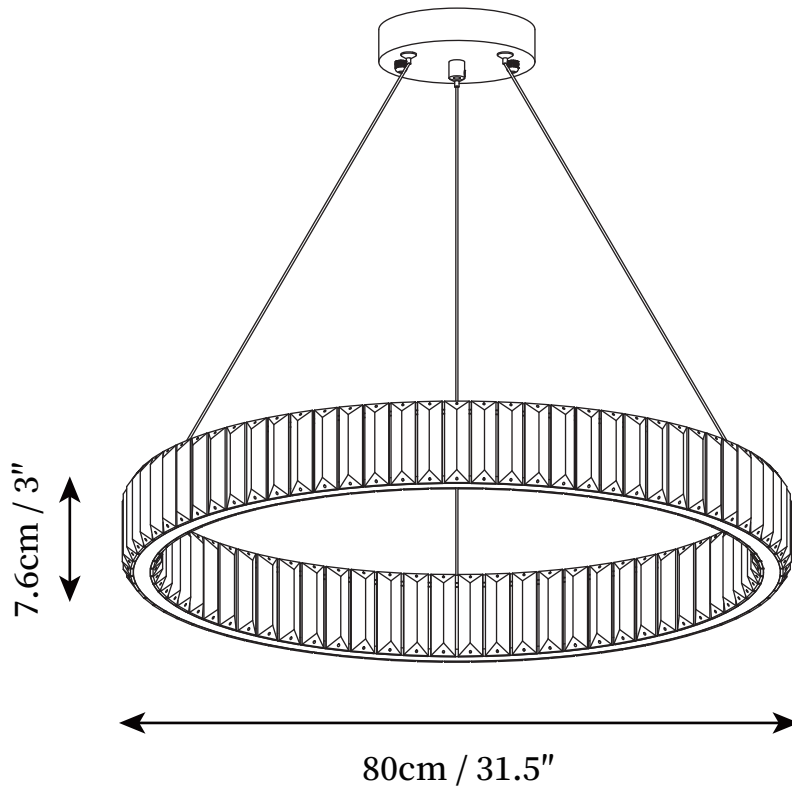

SPECIFICATION SHEET

SPECIFICATION DETAILS

*For custom options, consult factory for details

Fixture Dimensions	D 23.6" x H 3"
Light source	Integrated LED
Wattage	20W
Voltage	AC 110-240V
Color Temperature	3000k
CRI(Ra)	80CRI
Mounting	Ceiling
Driver Required	Yes
Optional Color Temps	Warm White (3000K), Cool White (6000K), Daylight (4000K)
LED Rated Life	30000hours
Dimming	Dimming is not supported
Finishes	Gold
Shade Details	Clear
Material	Stainless steel, Crystal
Wire Length	59"
Wire Type	White Coaxial Wire

SPECIFICATION SHEET

SPECIFICATION DETAILS

*For custom options, consult factory for details

Fixture Dimensions	D 31.5" x H 3"
Light source	Integrated LED
Wattage	25W
Voltage	AC 110-240V
Color Temperature	3000k
CRI(Ra)	80CRI
Mounting	Ceiling
Driver Required	Yes
Optional Color Temps	Warm White (3000K), Cool White (6000K), Daylight (4000K)
LED Rated Life	30000hours
Dimming	Dimming is not supported
Finishes	Gold
Shade Details	Clear
Material	Stainless steel, Crystal
Wire Length	59"
Wire Type	White Coaxial Wire

SPECIFICATION SHEET

SPECIFICATION DETAILS

*For custom options, consult factory for details

Fixture Dimensions	D 39.4" x H 3"
Light source	Integrated LED
Wattage	30W
Voltage	AC 110-240V
Color Temperature	3000k
CRI(Ra)	80CRI
Mounting	Ceiling
Driver Required	Yes
Optional Color Temps	Warm White (3000K), Cool White (6000K), Daylight (4000K)
LED Rated Life	30000hours
Dimming	Dimming is not supported
Finishes	Gold
Shade Details	Clear
Material	Stainless steel, Crystal
Wire Length	59"
Wire Type	White Coaxial Wire