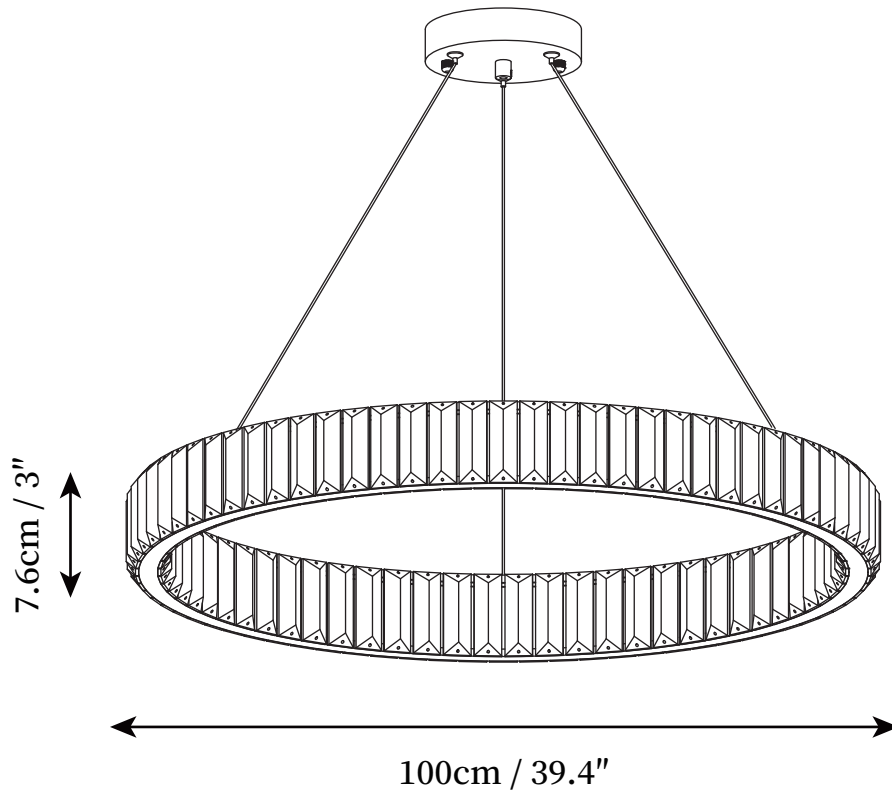

SPECIFICATION SHEET

SPECIFICATION DETAILS

*For custom options, consult factory for details

Fixture Dimensions	D 23.6" x H 3"
Light source	Integrated LED
Wattage	20W
Voltage	AC 110-240V
Color Temperature	3000k
CRI(Ra)	80CRI
Mounting	Ceiling
Driver Required	Yes
Optional Color Temps	Warm White (3000K), Cool White (6000K), Daylight (4000K)
LED Rated Life	30000hours
Dimming	Dimming is not supported
Finishes	Gold
Shade Details	Clear
Material	Stainless steel, Crystal
Wire Length	59"
Wire Type	White Coaxial Wire

SPECIFICATION SHEET

SPECIFICATION DETAILS

*For custom options, consult factory for details

Fixture Dimensions	D 31.5" x H 3"
Light source	Integrated LED
Wattage	25W
Voltage	AC 110-240V
Color Temperature	3000k
CRI(Ra)	80CRI
Mounting	Ceiling
Driver Required	Yes
Optional Color Temps	Warm White (3000K), Cool White (6000K), Daylight (4000K)
LED Rated Life	30000hours
Dimming	Dimming is not supported
Finishes	Gold
Shade Details	Clear
Material	Stainless steel, Crystal
Wire Length	59"
Wire Type	White Coaxial Wire

SPECIFICATION SHEET

SPECIFICATION DETAILS

*For custom options, consult factory for details

Fixture Dimensions	D 39.4" x H 3"
Light source	Integrated LED
Wattage	30W
Voltage	AC 110-240V
Color Temperature	3000k
CRI(Ra)	80CRI
Mounting	Ceiling
Driver Required	Yes
Optional Color Temps	Warm White (3000K), Cool White (6000K), Daylight (4000K)
LED Rated Life	30000hours
Dimming	Dimming is not supported
Finishes	Gold
Shade Details	Clear
Material	Stainless steel, Crystal
Wire Length	59"
Wire Type	White Coaxial Wire