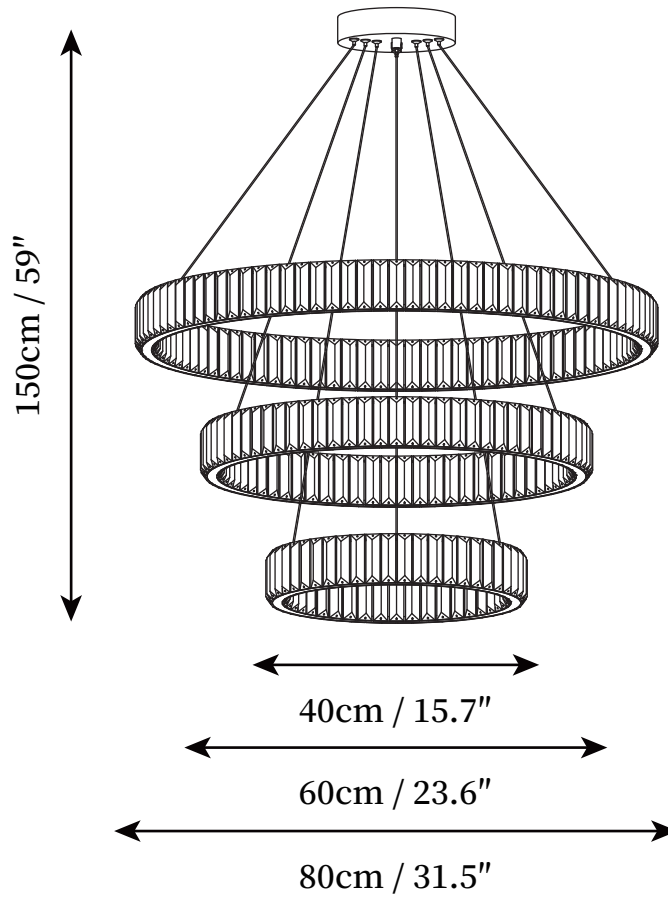

SPECIFICATION SHEET

SPECIFICATION DETAILS

*For custom options, consult factory for details

Fixture Dimensions	D 15.7" + D 23.6" + D 31.5" x H 59"
Light source	Integrated LED
Wattage	35W
Voltage	AC 110-240V
Color Temperature	3000k
CRI(Ra)	80CRI
Mounting	Ceiling
Driver Required	Yes
Optional Color Temps	Warm White (3000K), Cool White (6000K), Daylight (4000K)
LED Rated Life	30000hours
Dimming	Dimming is not supported
Finishes	Gold
Shade Details	Clear
Material	Stainless steel, Crystal
Wire Length	59"
Wire Type	White Coaxial Wire