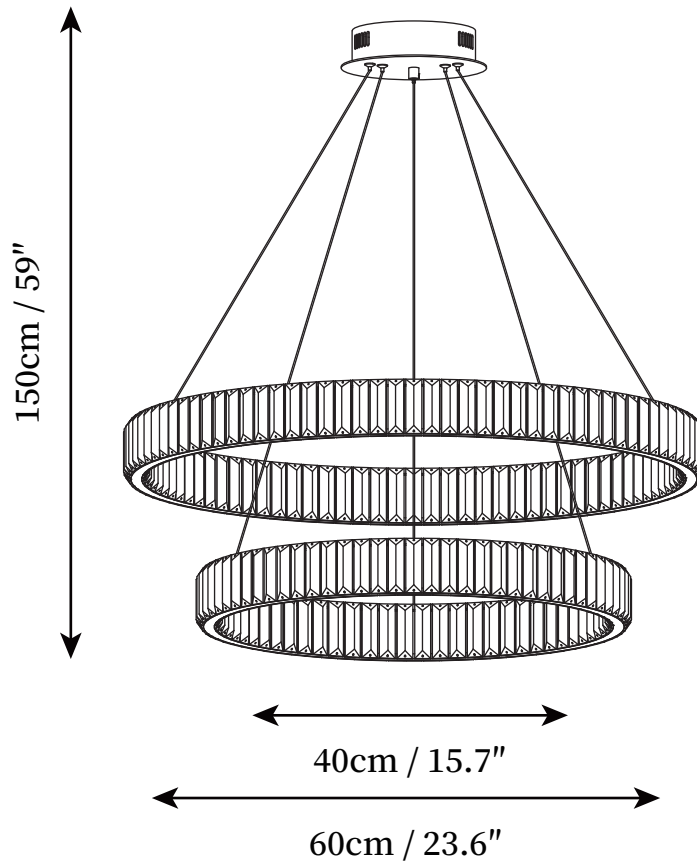

SPECIFICATION SHEET

SPECIFICATION DETAILS

*For custom options, consult factory for details

Fixture Dimensions	D 23.6" x H 3"
Light source	Integrated LED
Wattage	20W
Voltage	AC 110-240V
Color Temperature	3000k
CRI(Ra)	80CRI
Mounting	Ceiling
Driver Required	Yes
Optional Color Temps	Warm White (3000K), Cool White (6000K), Daylight (4000K)
LED Rated Life	30000hours
Dimming	Dimming is not supported
Finishes	Gold
Shade Details	Clear
Material	Stainless steel, Crystal
Wire Length	59"
Wire Type	White Coaxial Wire

SPECIFICATION SHEET

SPECIFICATION DETAILS

*For custom options, consult factory for details

Fixture Dimensions	D 39.4" x H 3"
Light source	Integrated LED
Wattage	30W
Voltage	AC 110-240V
Color Temperature	3000k
CRI(Ra)	80CRI
Mounting	Ceiling
Driver Required	Yes
Optional Color Temps	Warm White (3000K), Cool White (6000K), Daylight (4000K)
LED Rated Life	30000hours
Dimming	Dimming is not supported
Finishes	Gold
Shade Details	Clear
Material	Stainless steel, Crystal
Wire Length	59"
Wire Type	White Coaxial Wire

SPECIFICATION SHEET

SPECIFICATION DETAILS

*For custom options, consult factory for details

Fixture Dimensions	D 15.7" + D 23.6" x H 59"
Light source	Integrated LED
Wattage	35W
Voltage	AC 110-240V
Color Temperature	3000k
CRI(Ra)	80CRI
Mounting	Ceiling
Driver Required	Yes
Optional Color Temps	Warm White (3000K), Cool White (6000K), Daylight (4000K)
LED Rated Life	30000hours
Dimming	Dimming is not supported
Finishes	Gold
Shade Details	Clear
Material	Stainless steel, Crystal
Wire Length	59"
Wire Type	White Coaxial Wire