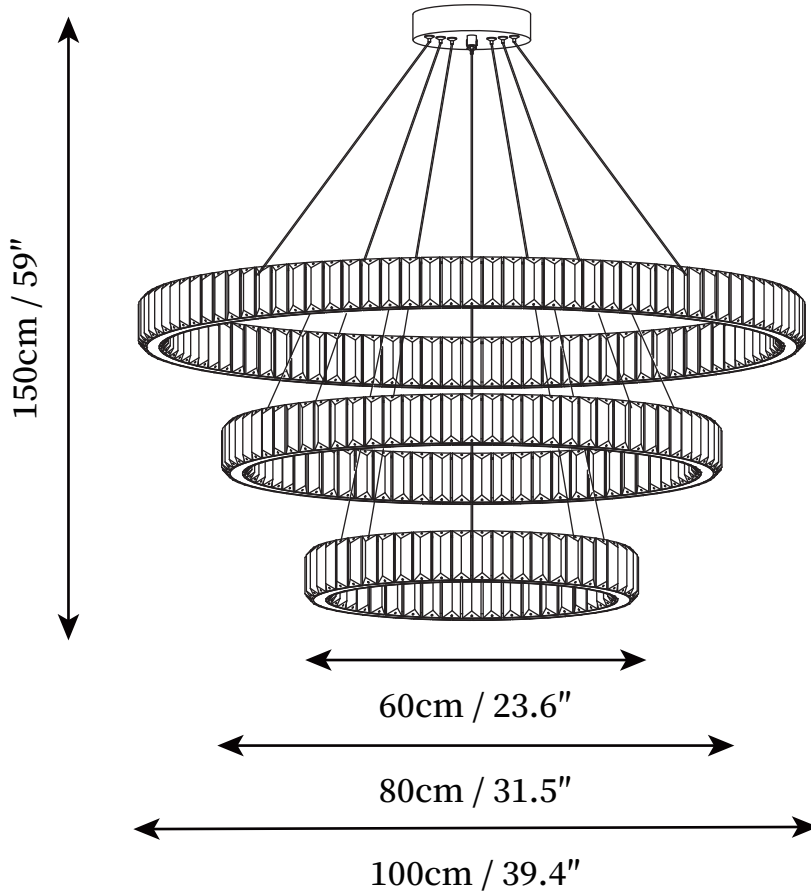

SPECIFICATION SHEET

SPECIFICATION DETAILS

*For custom options, consult factory for details

Fixture Dimensions	D 23.6" + D 31.5" + D 39.4" x H 59"
Light source	Integrated LED
Wattage	35W
Voltage	AC 110-240V
Color Temperature	3000k
CRI(Ra)	80CRI
Mounting	Ceiling
Driver Required	Yes
Optional Color Temps	Warm White (3000K), Cool White (6000K), Daylight (4000K)
LED Rated Life	30000hours
Dimming	Dimming is not supported
Finishes	Gold
Shade Details	Clear
Material	Stainless steel, Crystal
Wire Length	59"
Wire Type	White Coaxial Wire