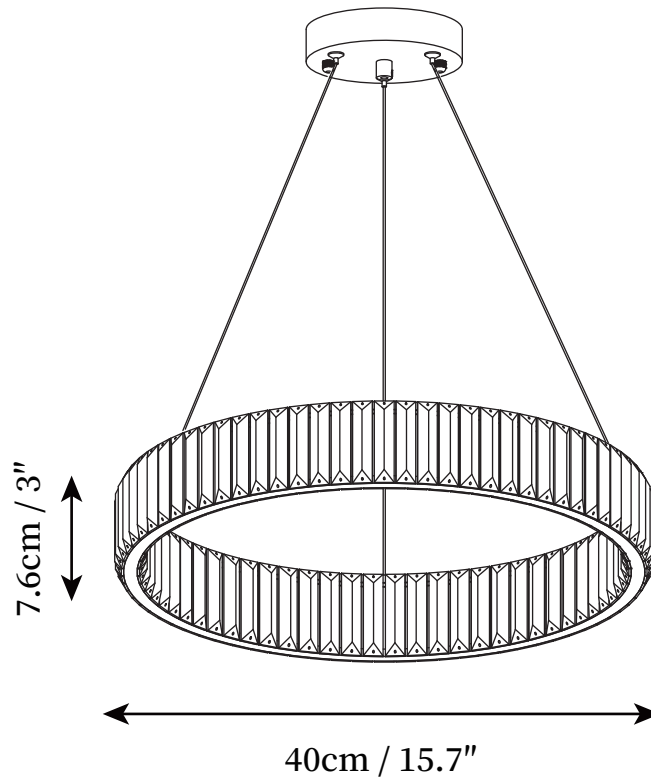

SPECIFICATION SHEET

SPECIFICATION DETAILS

*For custom options, consult factory for details

Fixture Dimensions	D 15.7" x H 3"
Light source	Integrated LED
Wattage	15W
Voltage	AC 110-240V
Color Temperature	3000k
CRI(Ra)	80CRI
Mounting	Ceiling
Driver Required	Yes
Optional Color Temps	Warm White (3000K), Cool White (6000K), Daylight (4000K)
LED Rated Life	30000hours
Dimming	Dimming is not supported
Finishes	Gold
Shade Details	Clear
Material	Stainless steel, Crystal
Wire Length	59"
Wire Type	White Coaxial Wire

SPECIFICATION SHEET

SPECIFICATION DETAILS

*For custom options, consult factory for details

Fixture Dimensions	D 23.6" x H 3"
Light source	Integrated LED
Wattage	20W
Voltage	AC 110-240V
Color Temperature	3000k
CRI(Ra)	80CRI
Mounting	Ceiling
Driver Required	Yes
Optional Color Temps	Warm White (3000K), Cool White (6000K), Daylight (4000K)
LED Rated Life	30000hours
Dimming	Dimming is not supported
Finishes	Gold
Shade Details	Clear
Material	Stainless steel, Crystal
Wire Length	59"
Wire Type	White Coaxial Wire

SPECIFICATION SHEET

SPECIFICATION DETAILS

*For custom options, consult factory for details

Fixture Dimensions	D 31.5" x H 3"
Light source	Integrated LED
Wattage	25W
Voltage	AC 110-240V
Color Temperature	3000k
CRI(Ra)	80CRI
Mounting	Ceiling
Driver Required	Yes
Optional Color Temps	Warm White (3000K), Cool White (6000K), Daylight (4000K)
LED Rated Life	30000hours
Dimming	Dimming is not supported
Finishes	Gold
Shade Details	Clear
Material	Stainless steel, Crystal
Wire Length	59"
Wire Type	White Coaxial Wire