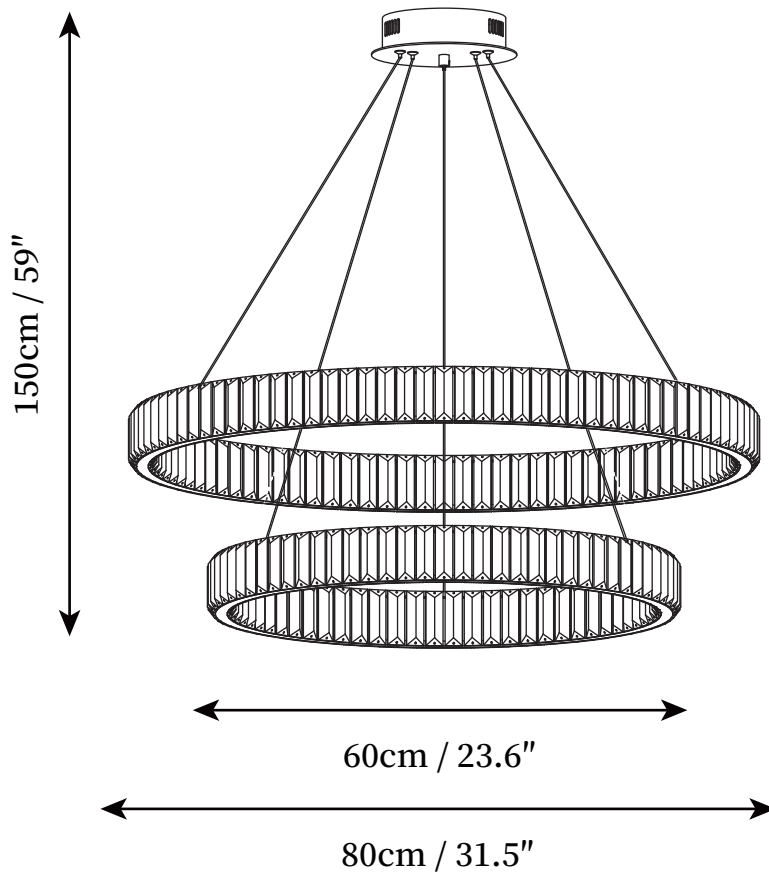

SPECIFICATION SHEET

SPECIFICATION DETAILS

*For custom options, consult factory for details

Fixture Dimensions	D 39.4" x H 3"
Light source	Integrated LED
Wattage	30W
Voltage	AC 110-240V
Color Temperature	3000k
CRI(Ra)	80CRI
Mounting	Ceiling
Driver Required	Yes
Optional Color Temps	Warm White (3000K), Cool White (6000K), Daylight (4000K)
LED Rated Life	30000hours
Dimming	Dimming is not supported
Finishes	Gold
Shade Details	Clear
Material	Stainless steel, Crystal
Wire Length	59"
Wire Type	White Coaxial Wire

SPECIFICATION SHEET

SPECIFICATION DETAILS

*For custom options, consult factory for details

Fixture Dimensions	D 15.7" + D 23.6" x H 59"
Light source	Integrated LED
Wattage	35W
Voltage	AC 110-240V
Color Temperature	3000k
CRI(Ra)	80CRI
Mounting	Ceiling
Driver Required	Yes
Optional Color Temps	Warm White (3000K), Cool White (6000K), Daylight (4000K)
LED Rated Life	30000hours
Dimming	Dimming is not supported
Finishes	Gold
Shade Details	Clear
Material	Stainless steel, Crystal
Wire Length	59"
Wire Type	White Coaxial Wire

SPECIFICATION SHEET

SPECIFICATION DETAILS

*For custom options, consult factory for details

Fixture Dimensions	D 23.6" + D 31.5" x H 59"
Light source	Integrated LED
Wattage	35W
Voltage	AC 110-240V
Color Temperature	3000k
CRI(Ra)	80CRI
Mounting	Ceiling
Driver Required	Yes
Optional Color Temps	Warm White (3000K), Cool White (6000K), Daylight (4000K)
LED Rated Life	30000hours
Dimming	Dimming is not supported
Finishes	Gold
Shade Details	Clear
Material	Stainless steel, Crystal
Wire Length	59"
Wire Type	White Coaxial Wire