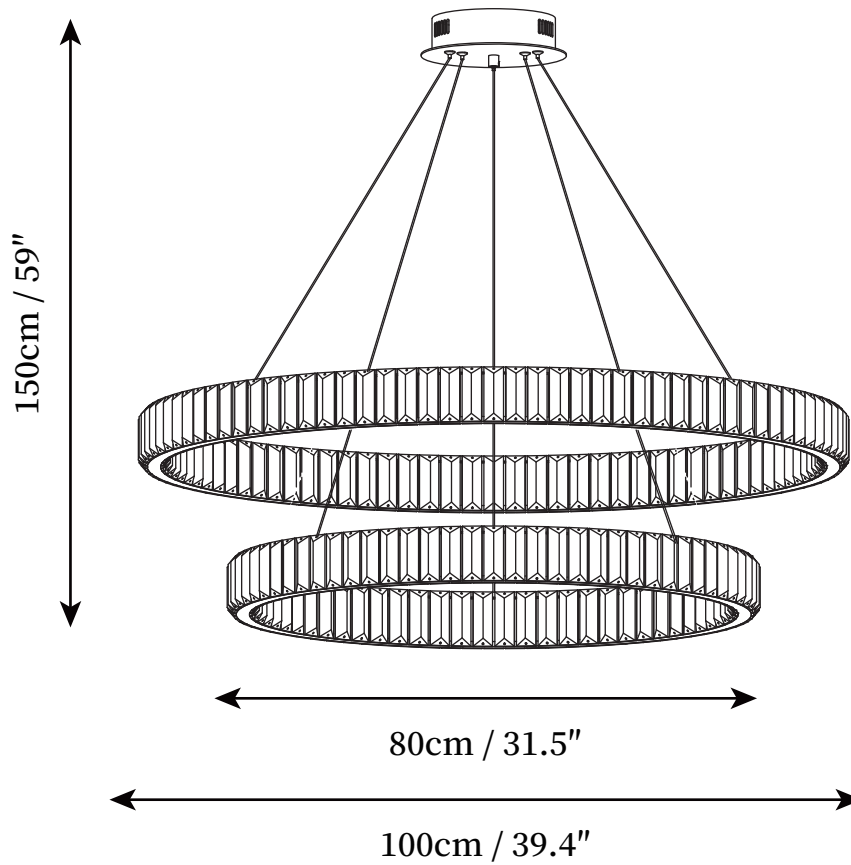

SPECIFICATION SHEET

SPECIFICATION DETAILS

*For custom options, consult factory for details

Fixture Dimensions	D 31.5" + D 39.4" x H 59"
Light source	Integrated LED
Wattage	35W
Voltage	AC 110-240V
Color Temperature	3000k
CRI(Ra)	80CRI
Mounting	Ceiling
Driver Required	Yes
Optional Color Temps	Warm White (3000K), Cool White (6000K), Daylight (4000K)
LED Rated Life	30000hours
Dimming	Dimming is not supported
Finishes	Gold
Shade Details	Clear
Material	Stainless steel, Crystal
Wire Length	59"
Wire Type	White Coaxial Wire