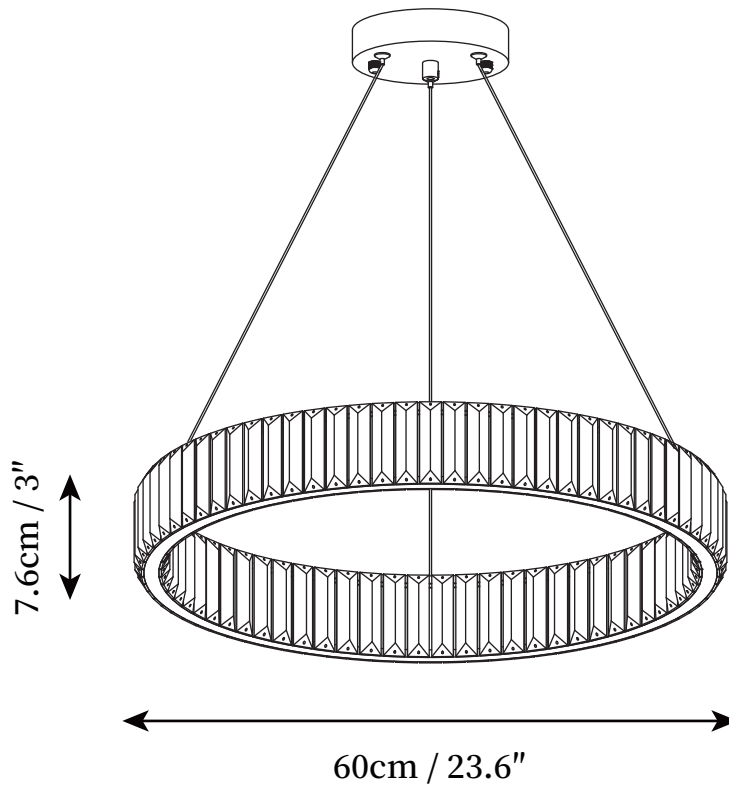

SPECIFICATION SHEET

SPECIFICATION DETAILS

*For custom options, consult factory for details

Fixture Dimensions	D 15.7" x H 3"
Light source	Integrated LED
Wattage	15W
Voltage	AC 110-240V
Color Temperature	3000k
CRI(Ra)	80CRI
Mounting	Ceiling
Driver Required	Yes
Optional Color Temps	Warm White (3000K), Cool White (6000K), Daylight (4000K)
LED Rated Life	30000hours
Dimming	Dimming is not supported
Finishes	Gold
Shade Details	Clear
Material	Stainless steel, Crystal
Wire Length	59"
Wire Type	White Coaxial Wire

SPECIFICATION SHEET

SPECIFICATION DETAILS

*For custom options, consult factory for details

Fixture Dimensions	D 23.6" x H 3"
Light source	Integrated LED
Wattage	20W
Voltage	AC 110-240V
Color Temperature	3000k
CRI(Ra)	80CRI
Mounting	Ceiling
Driver Required	Yes
Optional Color Temps	Warm White (3000K), Cool White (6000K), Daylight (4000K)
LED Rated Life	30000hours
Dimming	Dimming is not supported
Finishes	Gold
Shade Details	Clear
Material	Stainless steel, Crystal
Wire Length	59"
Wire Type	White Coaxial Wire

SPECIFICATION SHEET

SPECIFICATION DETAILS

*For custom options, consult factory for details

Fixture Dimensions	D 31.5" x H 3"
Light source	Integrated LED
Wattage	25W
Voltage	AC 110-240V
Color Temperature	3000k
CRI(Ra)	80CRI
Mounting	Ceiling
Driver Required	Yes
Optional Color Temps	Warm White (3000K), Cool White (6000K), Daylight (4000K)
LED Rated Life	30000hours
Dimming	Dimming is not supported
Finishes	Gold
Shade Details	Clear
Material	Stainless steel, Crystal
Wire Length	59"
Wire Type	White Coaxial Wire