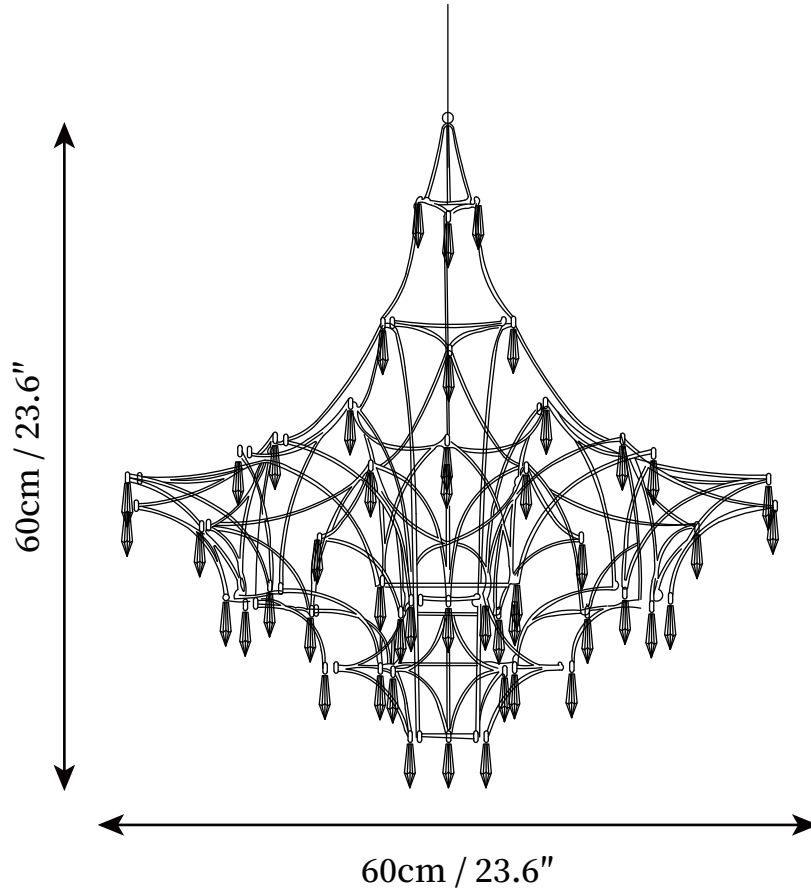

SPECIFICATION SHEET

SPECIFICATION DETAILS

*For custom options, consult factory for details

Fixture Dimensions	D 23.6" x H 23.6"
Light source	Integrated LED
Wattage	10W
Voltage	AC 110-240V
Color Temperature	3000k
CRI(Ra)	80CRI
Mounting	Ceiling
Driver Required	Yes
Optional Color Temps	Warm White (3000K), Cool White (6000K), Daylight (4000K)
LED Rated Life	30000hours
Dimming	Dimming is not supported
Finishes	Gold, Silver
Shade Details	Clear
Material	Stainless steel, Crystal
Wire Length	59"
Wire Type	Gold / Silver Coaxial Wire

SPECIFICATION SHEET

SPECIFICATION DETAILS

*For custom options, consult factory for details

Fixture Dimensions	D 31.5" x H 31.5"
Light source	Integrated LED
Wattage	10W
Voltage	AC 110-240V
Color Temperature	3000k
CRI(Ra)	80CRI
Mounting	Ceiling
Driver Required	Yes
Optional Color Temps	Warm White (3000K), Cool White (6000K), Daylight (4000K)
LED Rated Life	30000hours
Dimming	Dimming is not supported
Finishes	Gold, Silver
Shade Details	Clear
Material	Stainless steel, Crystal
Wire Length	59"
Wire Type	Gold / Silver Coaxial Wire