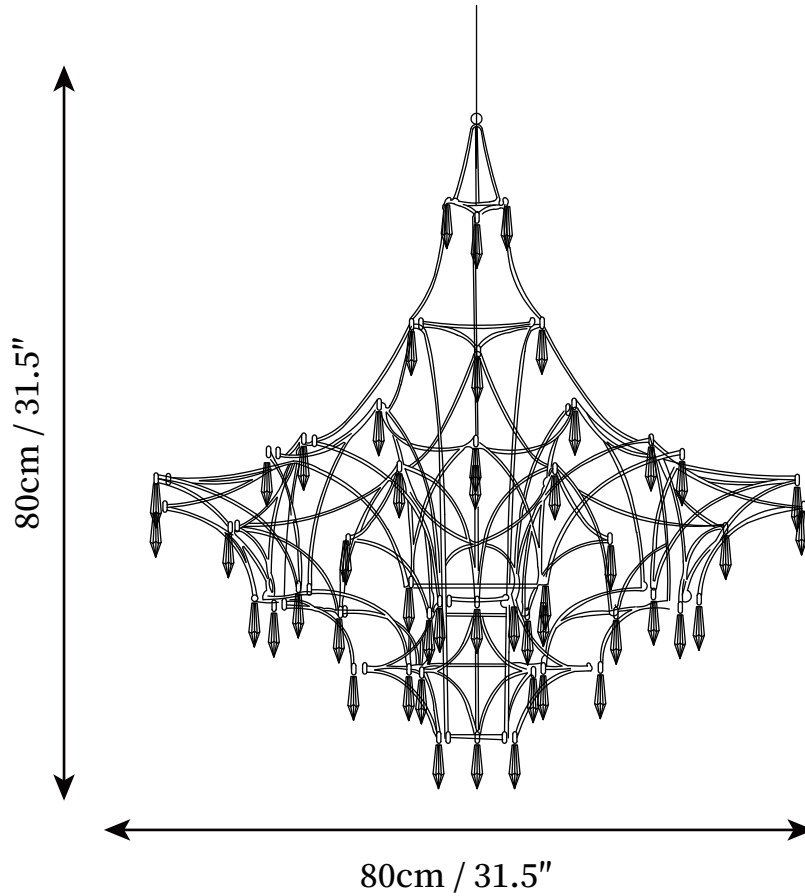

SPECIFICATION SHEET

SPECIFICATION DETAILS

*For custom options, consult factory for details

Fixture Dimensions	D 23.6" x H 23.6"
Light source	Integrated LED
Wattage	10W
Voltage	AC 110-240V
Color Temperature	3000k
CRI(Ra)	80CRI
Mounting	Ceiling
Driver Required	Yes
Optional Color Temps	Warm White (3000K), Cool White (6000K), Daylight (4000K)
LED Rated Life	30000hours
Dimming	Dimming is not supported
Finishes	Gold, Silver
Shade Details	Clear
Material	Stainless steel, Crystal
Wire Length	59"
Wire Type	Gold / Silver Coaxial Wire

SPECIFICATION SHEET

SPECIFICATION DETAILS

*For custom options, consult factory for details

Fixture Dimensions	D 31.5" x H 31.5"
Light source	Integrated LED
Wattage	10W
Voltage	AC 110-240V
Color Temperature	3000k
CRI(Ra)	80CRI
Mounting	Ceiling
Driver Required	Yes
Optional Color Temps	Warm White (3000K), Cool White (6000K), Daylight (4000K)
LED Rated Life	30000hours
Dimming	Dimming is not supported
Finishes	Gold, Silver
Shade Details	Clear
Material	Stainless steel, Crystal
Wire Length	59"
Wire Type	Gold / Silver Coaxial Wire