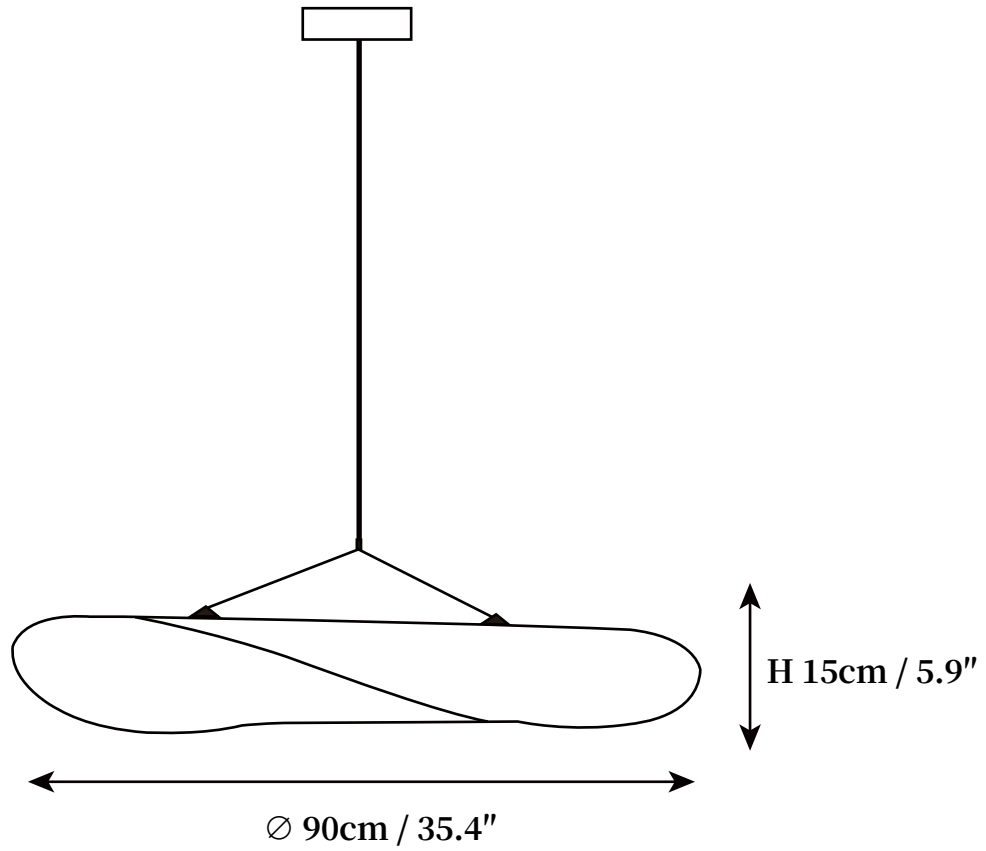

SPECIFICATION SHEET

SPECIFICATION DETAILS

*For custom options, consult factory for details

Fixture Dimensions	D 35.4" x H 5.9"
Light source	Integrated LED
Wattage	~ 42W
Voltage	AC 110-240V
Dimming	Yes
CRI(Ra)	90+ CRI
Mounting	Hardwired.
LED Rated Life	30000 hours
Color Temperature	Warm Light (3000K), Neutral Light (4000K), Cool Light (6000K)
Control method	Compatible with common wall switches(not included), or remote control dimmer switch.
Finishes	Black.
Shadow Details	White.
Material	Metal, Silk cloth.
Wire Length	The standard length of the cord is 59" (150 cm), the length is adjustable.