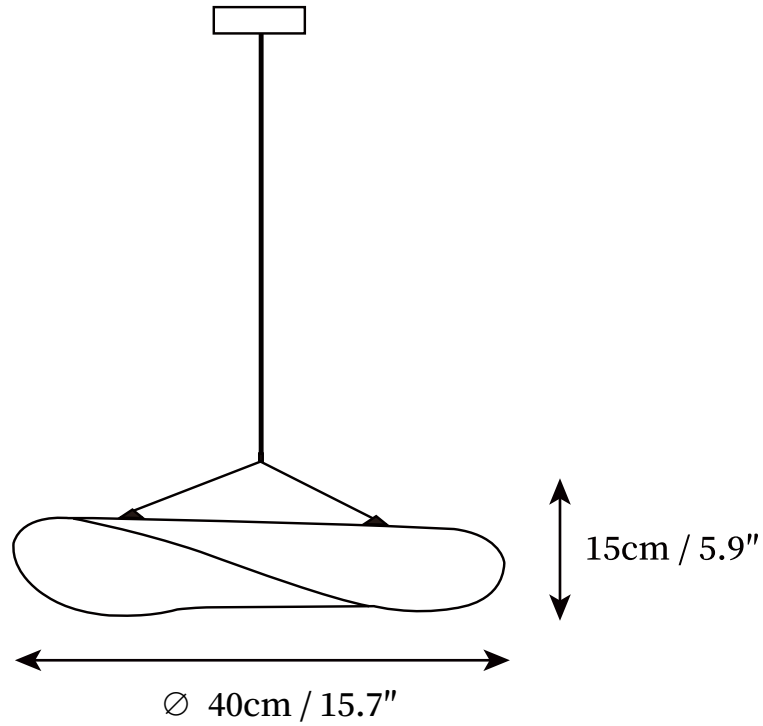

SPECIFICATION SHEET

SPECIFICATION DETAILS

*For custom options, consult factory for details

Fixture Dimensions	D 15.7" x H 5.9"
Light source	Integrated LED
Wattage	~ 22W
Voltage	AC 110-240V
Dimming	Yes
CRI(Ra)	90+ CRI
Mounting	Hardwired.
LED Rated Life	30000 hours
Color Temperature	Warm Light (3000K), Neutral Light (4000K), Cool Light (6000K)
Control method	Compatible with common wall switches (not included), or remote control dimmer switch.
Finishes	Black.
Shadow Details	White.
Material	Metal, Silk cloth.
Wire Length	The standard length of the cord is 59" (150 cm), the length is adjustable.

SPECIFICATION SHEET

SPECIFICATION DETAILS

*For custom options, consult factory for details

Fixture Dimensions	D 19.7" x H 5.9"
Light source	Integrated LED
Wattage	~ 22W
Voltage	AC 110-240V
Dimming	Yes
CRI(Ra)	90+ CRI
Mounting	Hardwired.
LED Rated Life	30000 hours
Color Temperature	Warm Light (3000K), Neutral Light (4000K), Cool Light (6000K)
Control method	Compatible with common wall switches (not included), or remote control dimmer switch.
Finishes	Black.
Shadow Details	White.
Material	Metal, Silk cloth.
Wire Length	The standard length of the cord is 59" (150 cm), the length is adjustable.

SPECIFICATION SHEET

SPECIFICATION DETAILS

*For custom options, consult factory for details

Fixture Dimensions	D 23.6" x H 5.9"
Light source	Integrated LED
Wattage	~ 24W
Voltage	AC 110-240V
Dimming	Yes
CRI(Ra)	90+ CRI
Mounting	Hardwired.
LED Rated Life	30000 hours
Color Temperature	Warm Light (3000K), Neutral Light (4000K), Cool Light (6000K)
Control method	Compatible with common wall switches(not included), or remote control dimmer switch.
Finishes	Black.
Shadow Details	White.
Material	Metal, Silk cloth.
Wire Length	The standard length of the cord is 59" (150 cm), the length is adjustable.