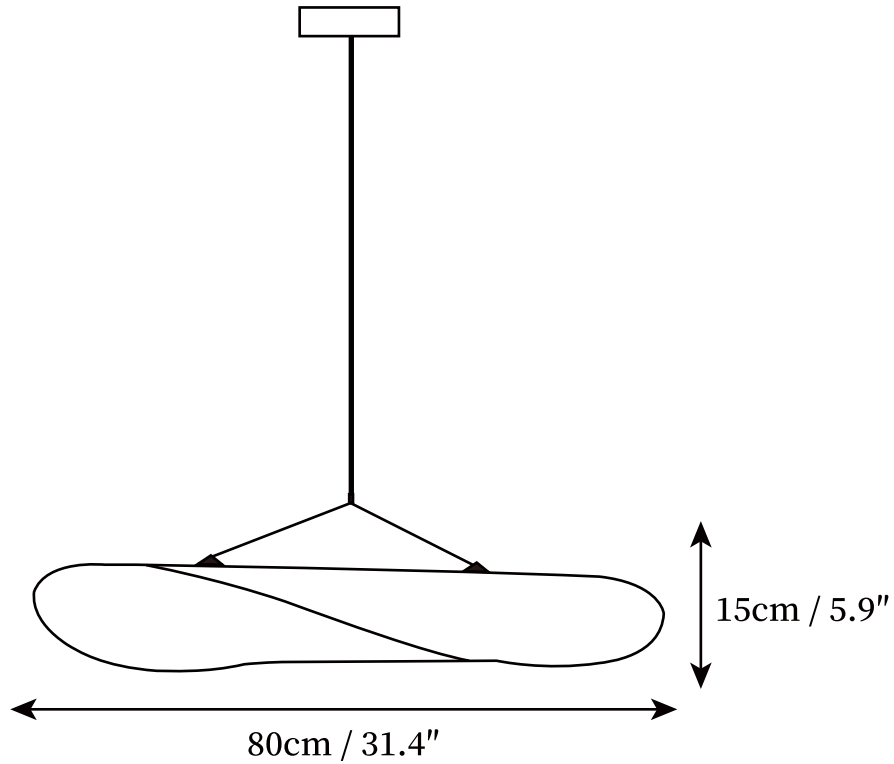

SPECIFICATION SHEET

SPECIFICATION DETAILS

*For custom options, consult factory for details

Fixture Dimensions	D 23.6" x H 5.9"
Light source	Integrated LED
Wattage	~ 24W
Voltage	AC 110-240V
Dimming	Yes
CRI(Ra)	90+ CRI
Mounting	Hardwired.
LED Rated Life	30000 hours
Color Temperature	Warm Light (3000K), Neutral Light (4000K), Cool Light (6000K)
Control method	Compatible with common wall switches(not included), or remote control dimmer switch.
Finishes	Black.
Shadow Details	White.
Material	Metal, Silk cloth.
Wire Length	The standard length of the cord is 59" (150 cm), the length is adjustable.

SPECIFICATION SHEET

SPECIFICATION DETAILS

*For custom options, consult factory for details

Fixture Dimensions	D 27.6" x H 5.9"
Light source	Integrated LED
Wattage	~ 30W
Voltage	AC 110-240V
Dimming	Yes
CRI(Ra)	90+ CRI
Mounting	Hardwired.
LED Rated Life	30000 hours
Color Temperature	Warm Light (3000K), Neutral Light (4000K), Cool Light (6000K)
Control method	Compatible with common wall switches(not included), or remote control dimmer switch.
Finishes	Black.
Shadow Details	White.
Material	Metal, Silk cloth.
Wire Length	The standard length of the cord is 59" (150 cm), the length is adjustable.

SPECIFICATION SHEET

SPECIFICATION DETAILS

*For custom options, consult factory for details

Fixture Dimensions	D 31.4" x H 5.9"
Light source	Integrated LED
Wattage	~ 36W
Voltage	AC 110-240V
Dimming	Yes
CRI(Ra)	90+ CRI
Mounting	Hardwired.
LED Rated Life	30000 hours
Color Temperature	Warm Light (3000K), Neutral Light (4000K), Cool Light (6000K)
Control method	Compatible with common wall switches(not included), or remote control dimmer switch.
Finishes	Black.
Shadow Details	White.
Material	Metal, Silk cloth.
Wire Length	The standard length of the cord is 59" (150 cm), the length is adjustable.