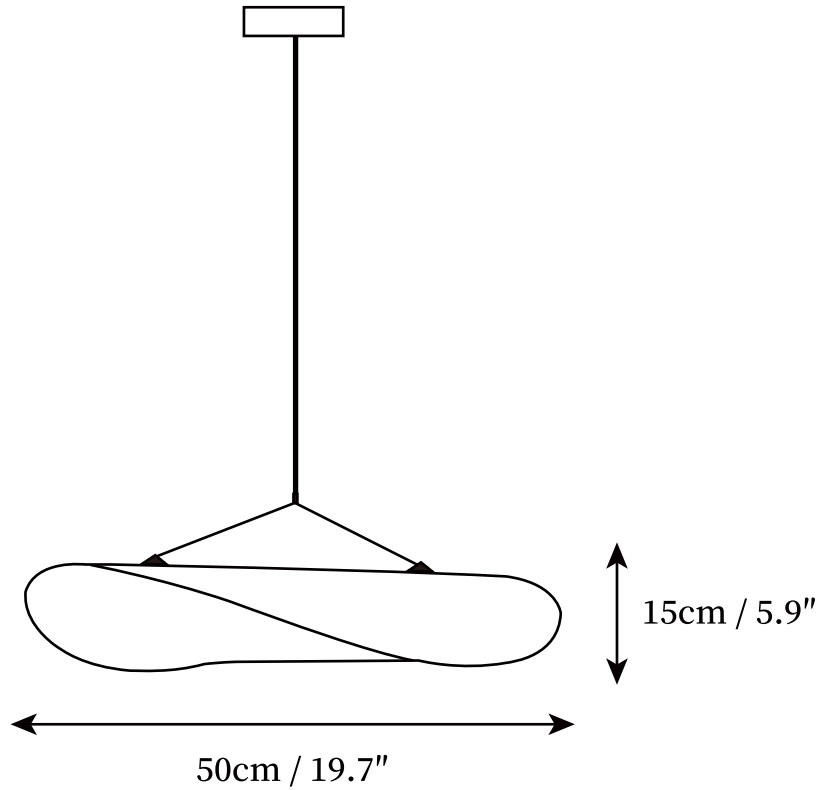

SPECIFICATION SHEET

SPECIFICATION DETAILS

*For custom options, consult factory for details

Fixture Dimensions	D 15.7" x H 5.9"
Light source	Integrated LED
Wattage	~ 22W
Voltage	AC 110-240V
Dimming	Yes
CRI(Ra)	90+ CRI
Mounting	Hardwired.
LED Rated Life	30000 hours
Color Temperature	Warm Light (3000K), Neutral Light (4000K), Cool Light (6000K)
Control method	Compatible with common wall switches (not included), or remote control dimmer switch.
Finishes	Black.
Shadow Details	White.
Material	Metal, Silk cloth.
Wire Length	The standard length of the cord is 59" (150 cm), the length is adjustable.

SPECIFICATION SHEET

SPECIFICATION DETAILS

*For custom options, consult factory for details

Fixture Dimensions	D 19.7" x H 5.9"
Light source	Integrated LED
Wattage	~ 22W
Voltage	AC 110-240V
Dimming	Yes
CRI(Ra)	90+ CRI
Mounting	Hardwired.
LED Rated Life	30000 hours
Color Temperature	Warm Light (3000K), Neutral Light (4000K), Cool Light (6000K)
Control method	Compatible with common wall switches (not included), or remote control dimmer switch.
Finishes	Black.
Shadow Details	White.
Material	Metal, Silk cloth.
Wire Length	The standard length of the cord is 59" (150 cm), the length is adjustable.

SPECIFICATION SHEET

SPECIFICATION DETAILS

*For custom options, consult factory for details

Fixture Dimensions	D 23.6" x H 5.9"
Light source	Integrated LED
Wattage	~ 24W
Voltage	AC 110-240V
Dimming	Yes
CRI(Ra)	90+ CRI
Mounting	Hardwired.
LED Rated Life	30000 hours
Color Temperature	Warm Light (3000K), Neutral Light (4000K), Cool Light (6000K)
Control method	Compatible with common wall switches(not included), or remote control dimmer switch.
Finishes	Black.
Shadow Details	White.
Material	Metal, Silk cloth.
Wire Length	The standard length of the cord is 59" (150 cm), the length is adjustable.