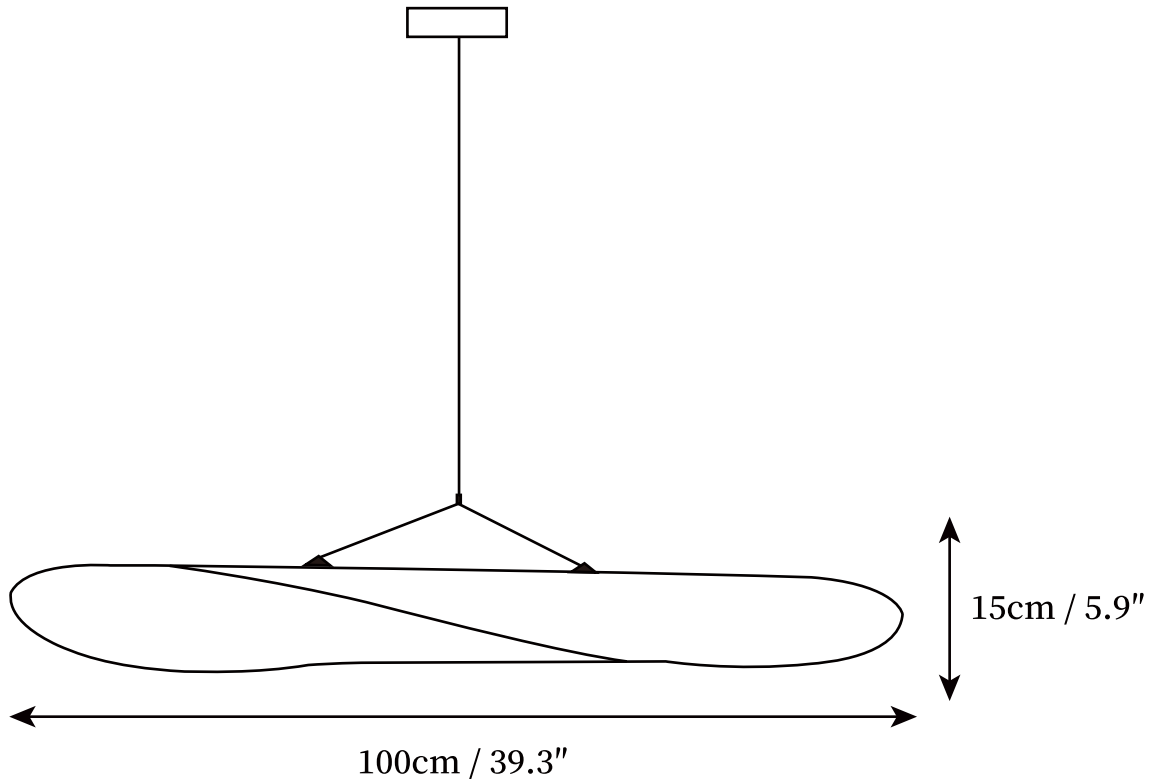

SPECIFICATION SHEET

SPECIFICATION DETAILS

*For custom options, consult factory for details

Fixture Dimensions	D 39.4" x H 5.9"
Light source	Integrated LED
Wattage	~ 46W
Voltage	AC 110-240V
Dimming	Yes
CRI(Ra)	90+ CRI
Mounting	Hardwired.
LED Rated Life	30000 hours
Color Temperature	Warm Light (3000K), Neutral Light (4000K), Cool Light (6000K)
Control method	Compatible with common wall switches (not included), or remote control dimmer switch.
Finishes	Black.
Shadow Details	White.
Material	Metal, Silk cloth.
Wire Length	The standard length of the cord is 59" (150 cm), the length is adjustable.