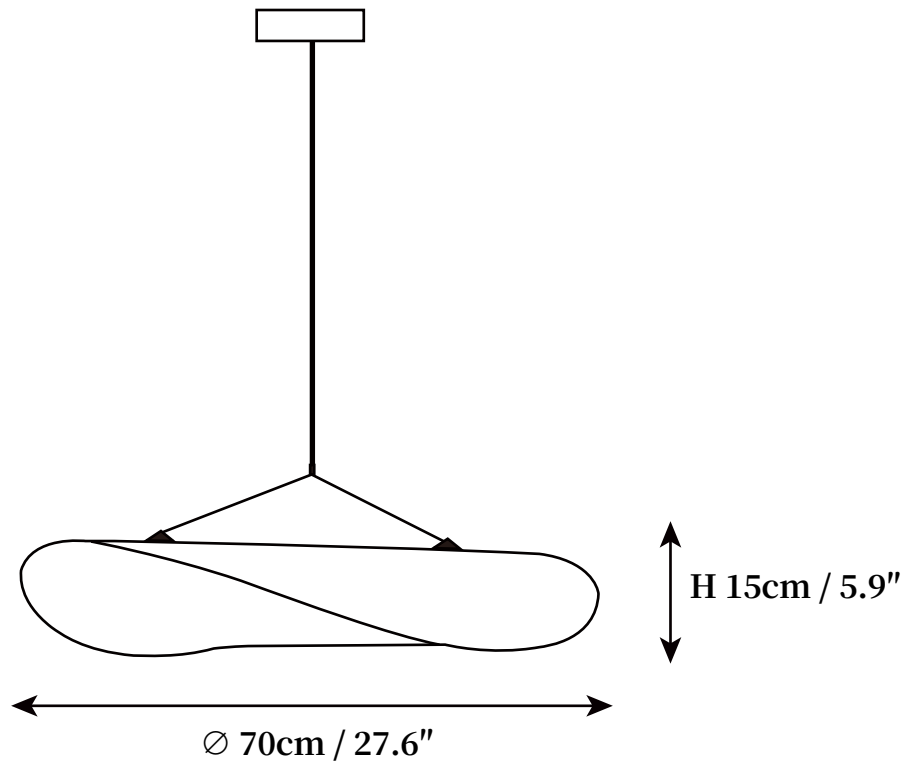

SPECIFICATION SHEET

SPECIFICATION DETAILS

*For custom options, consult factory for details

Fixture Dimensions	D 19.7" x H 5.9"
Light source	Integrated LED
Wattage	~ 22W
Voltage	AC 110-240V
Dimming	Yes
CRI(Ra)	90+ CRI
Mounting	Hardwired.
LED Rated Life	30000 hours
Color Temperature	Warm Light (3000K), Neutral Light (4000K), Cool Light (6000K)
Control method	Compatible with common wall switches (not included), or remote control dimmer switch.
Finishes	Black.
Shadow Details	White.
Material	Metal, Silk cloth.
Wire Length	The standard length of the cord is 59" (150 cm), the length is adjustable.

SPECIFICATION SHEET

SPECIFICATION DETAILS

*For custom options, consult factory for details

Fixture Dimensions	D 23.6" x H 5.9"
Light source	Integrated LED
Wattage	~ 24W
Voltage	AC 110-240V
Dimming	Yes
CRI(Ra)	90+ CRI
Mounting	Hardwired.
LED Rated Life	30000 hours
Color Temperature	Warm Light (3000K), Neutral Light (4000K), Cool Light (6000K)
Control method	Compatible with common wall switches(not included), or remote control dimmer switch.
Finishes	Black.
Shadow Details	White.
Material	Metal, Silk cloth.
Wire Length	The standard length of the cord is 59" (150 cm), the length is adjustable.

SPECIFICATION SHEET

SPECIFICATION DETAILS

*For custom options, consult factory for details

Fixture Dimensions	D 27.6" x H 5.9"
Light source	Integrated LED
Wattage	~ 30W
Voltage	AC 110-240V
Dimming	Yes
CRI(Ra)	90+ CRI
Mounting	Hardwired.
LED Rated Life	30000 hours
Color Temperature	Warm Light (3000K), Neutral Light (4000K), Cool Light (6000K)
Control method	Compatible with common wall switches(not included), or remote control dimmer switch.
Finishes	Black.
Shadow Details	White.
Material	Metal, Silk cloth.
Wire Length	The standard length of the cord is 59" (150 cm), the length is adjustable.