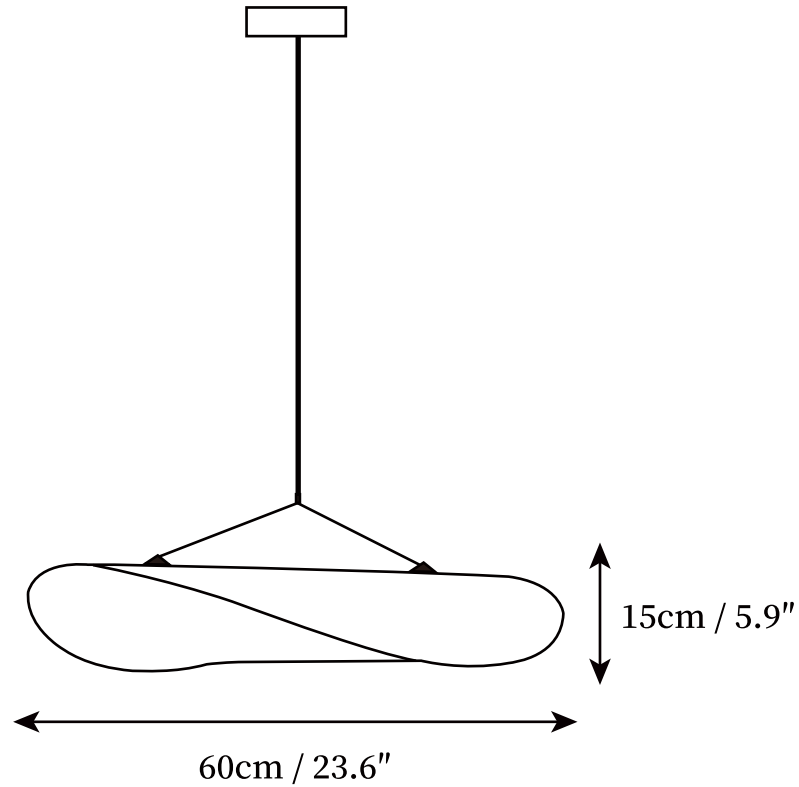

SPECIFICATION SHEET

SPECIFICATION DETAILS

*For custom options, consult factory for details

Fixture Dimensions	D 15.7" x H 5.9"
Light source	Integrated LED
Wattage	~ 22W
Voltage	AC 110-240V
Dimming	Yes
CRI(Ra)	90+ CRI
Mounting	Hardwired.
LED Rated Life	30000 hours
Color Temperature	Warm Light (3000K), Neutral Light (4000K), Cool Light (6000K)
Control method	Compatible with common wall switches (not included), or remote control dimmer switch.
Finishes	Black.
Shadow Details	White.
Material	Metal, Silk cloth.
Wire Length	The standard length of the cord is 59" (150 cm), the length is adjustable.

SPECIFICATION SHEET

SPECIFICATION DETAILS

*For custom options, consult factory for details

Fixture Dimensions	D 19.7" x H 5.9"
Light source	Integrated LED
Wattage	~ 22W
Voltage	AC 110-240V
Dimming	Yes
CRI(Ra)	90+ CRI
Mounting	Hardwired.
LED Rated Life	30000 hours
Color Temperature	Warm Light (3000K), Neutral Light (4000K), Cool Light (6000K)
Control method	Compatible with common wall switches (not included), or remote control dimmer switch.
Finishes	Black.
Shadow Details	White.
Material	Metal, Silk cloth.
Wire Length	The standard length of the cord is 59" (150 cm), the length is adjustable.

SPECIFICATION SHEET

SPECIFICATION DETAILS

*For custom options, consult factory for details

Fixture Dimensions	D 23.6" x H 5.9"
Light source	Integrated LED
Wattage	~ 24W
Voltage	AC 110-240V
Dimming	Yes
CRI(Ra)	90+ CRI
Mounting	Hardwired.
LED Rated Life	30000 hours
Color Temperature	Warm Light (3000K), Neutral Light (4000K), Cool Light (6000K)
Control method	Compatible with common wall switches(not included), or remote control dimmer switch.
Finishes	Black.
Shadow Details	White.
Material	Metal, Silk cloth.
Wire Length	The standard length of the cord is 59" (150 cm), the length is adjustable.