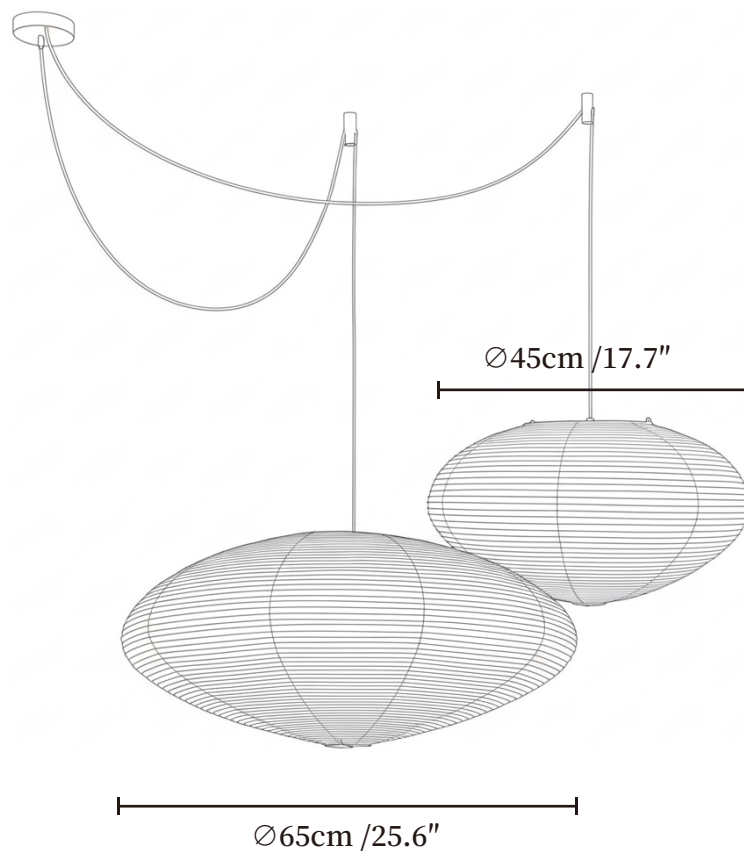

SPECIFICATION SHEET

SPECIFICATION DETAILS

*For custom options, consult factory for details

Fixture Dimensions	Ø 17.7" + Ø 25.6"
Light source	E26 or E27 (bulb not included)
Wattage	MAX 40W incandescent bulb or LED equivalent.
Voltage	AC 110-240V
Mounting	Hardwired.
Dimming	Compatible with dimmable bulbs (bulb not included)
Control method	Compatible with common wall switches(
Finishes	White.
Shade Details	White.
Material	Mulberry paper, Metal.
Wire Length	The standard length of the suspended wire is 59 "(150 cm) and the length is adjustable.