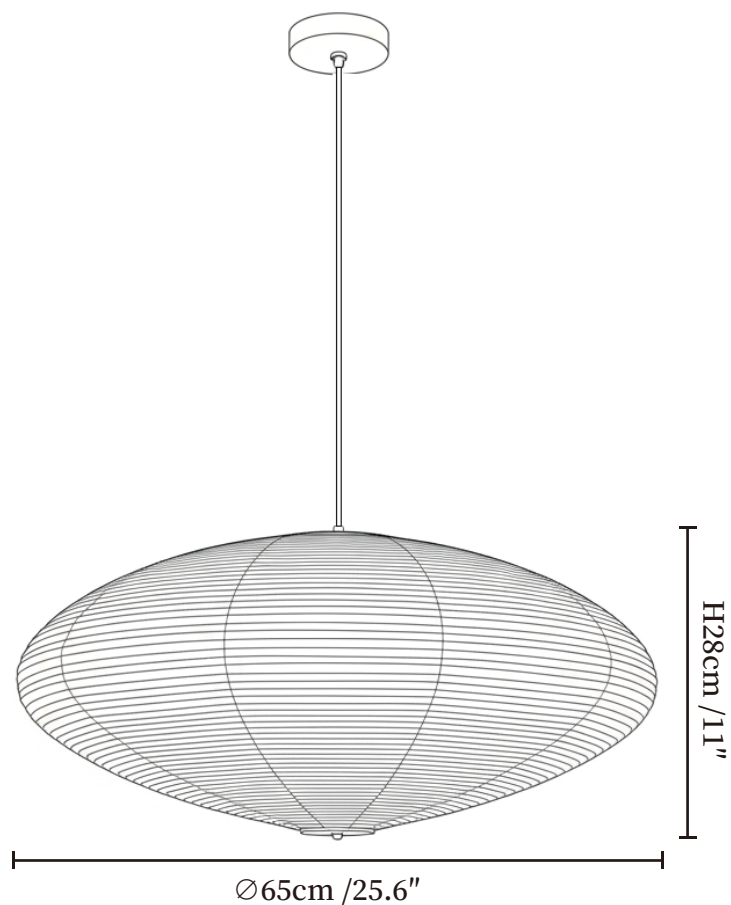

## SPECIFICATION DETAILS

\*For custom options, consult factory for details

<b>Fixture Dimensions</b>	$\text{Ø} 17.7'' \times \text{H} 9.8''$
<b>Light source</b>	E26 or E27 (bulb not included)
<b>Wattage</b>	MAX 40W incandescent bulb or LED equivalent.
<b>Voltage</b>	AC 110-240V
<b>Mounting</b>	Hardwired.
<b>Dimming</b>	Compatible with dimmable bulbs (bulb not included)
<b>Control method</b>	Compatible with common wall switches(
<b>Finishes</b>	White.
<b>Shade Details</b>	White.
<b>Material</b>	Mulberry paper, Metal.
<b>Wire Length</b>	The standard length of the suspended wire is 59 "(150 cm) and the length is adjustable.

## SPECIFICATION DETAILS

\*For custom options, consult factory for details

<b>Fixture Dimensions</b>	$\text{Ø} 25.6'' \times H 11.0''$
<b>Light source</b>	E26 or E27 (bulb not included)
<b>Wattage</b>	MAX 40W incandescent bulb or LED equivalent.
<b>Voltage</b>	AC 110-240V
<b>Mounting</b>	Hardwired.
<b>Dimming</b>	Compatible with dimmable bulbs (bulb not included)
<b>Control method</b>	Compatible with common wall switches (
<b>Finishes</b>	White.
<b>Shade Details</b>	White.
<b>Material</b>	Mulberry paper, Metal.
<b>Wire Length</b>	The standard length of the suspended wire is 59 "(150 cm) and the length is adjustable.

## SPECIFICATION DETAILS

\*For custom options, consult factory for details

<b>Fixture Dimensions</b>	Ø 34.6" x H 13.8"
<b>Light source</b>	E26 or E27 (bulb not included)
<b>Wattage</b>	MAX 40W incandescent bulb or LED equivalent.
<b>Voltage</b>	AC 110-240V
<b>Mounting</b>	Hardwired.
<b>Dimming</b>	Compatible with dimmable bulbs (bulb not included)
<b>Control method</b>	Compatible with common wall switches(
<b>Finishes</b>	White.
<b>Shade Details</b>	White.
<b>Material</b>	Mulberry paper, Metal.
<b>Wire Length</b>	The standard length of the suspended wire is 59 "(150 cm) and the length is adjustable.