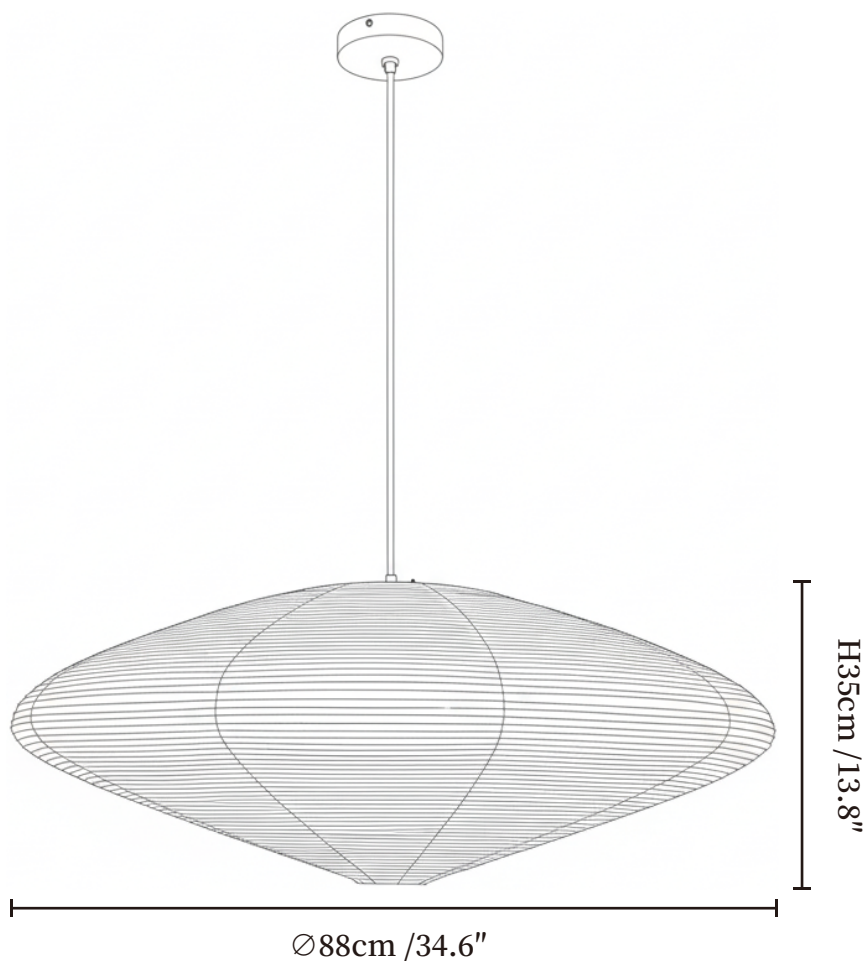

## SPECIFICATION DETAILS

\*For custom options, consult factory for details

<b>Fixture Dimensions</b>	$\text{Ø} 17.7'' \times \text{H} 9.8''$
<b>Light source</b>	E26 or E27 (bulb not included)
<b>Wattage</b>	MAX 40W incandescent bulb or LED equivalent.
<b>Voltage</b>	AC 110-240V
<b>Mounting</b>	Hardwired.
<b>Dimming</b>	Compatible with dimmable bulbs (bulb not included)
<b>Control method</b>	Compatible with common wall switches(
<b>Finishes</b>	White.
<b>Shade Details</b>	White.
<b>Material</b>	Mulberry paper, Metal.
<b>Wire Length</b>	The standard length of the suspended wire is 59 "(150 cm) and the length is adjustable.

## SPECIFICATION DETAILS

\*For custom options, consult factory for details

<b>Fixture Dimensions</b>	$\text{Ø} 25.6'' \times H 11.0''$
<b>Light source</b>	E26 or E27 (bulb not included)
<b>Wattage</b>	MAX 40W incandescent bulb or LED equivalent.
<b>Voltage</b>	AC 110-240V
<b>Mounting</b>	Hardwired.
<b>Dimming</b>	Compatible with dimmable bulbs (bulb not included)
<b>Control method</b>	Compatible with common wall switches (
<b>Finishes</b>	White.
<b>Shade Details</b>	White.
<b>Material</b>	Mulberry paper, Metal.
<b>Wire Length</b>	The standard length of the suspended wire is 59 "(150 cm) and the length is adjustable.

## SPECIFICATION DETAILS

\*For custom options, consult factory for details

<b>Fixture Dimensions</b>	Ø 34.6" x H 13.8"
<b>Light source</b>	E26 or E27 (bulb not included)
<b>Wattage</b>	MAX 40W incandescent bulb or LED equivalent.
<b>Voltage</b>	AC 110-240V
<b>Mounting</b>	Hardwired.
<b>Dimming</b>	Compatible with dimmable bulbs (bulb not included)
<b>Control method</b>	Compatible with common wall switches(
<b>Finishes</b>	White.
<b>Shade Details</b>	White.
<b>Material</b>	Mulberry paper, Metal.
<b>Wire Length</b>	The standard length of the suspended wire is 59 "(150 cm) and the length is adjustable.