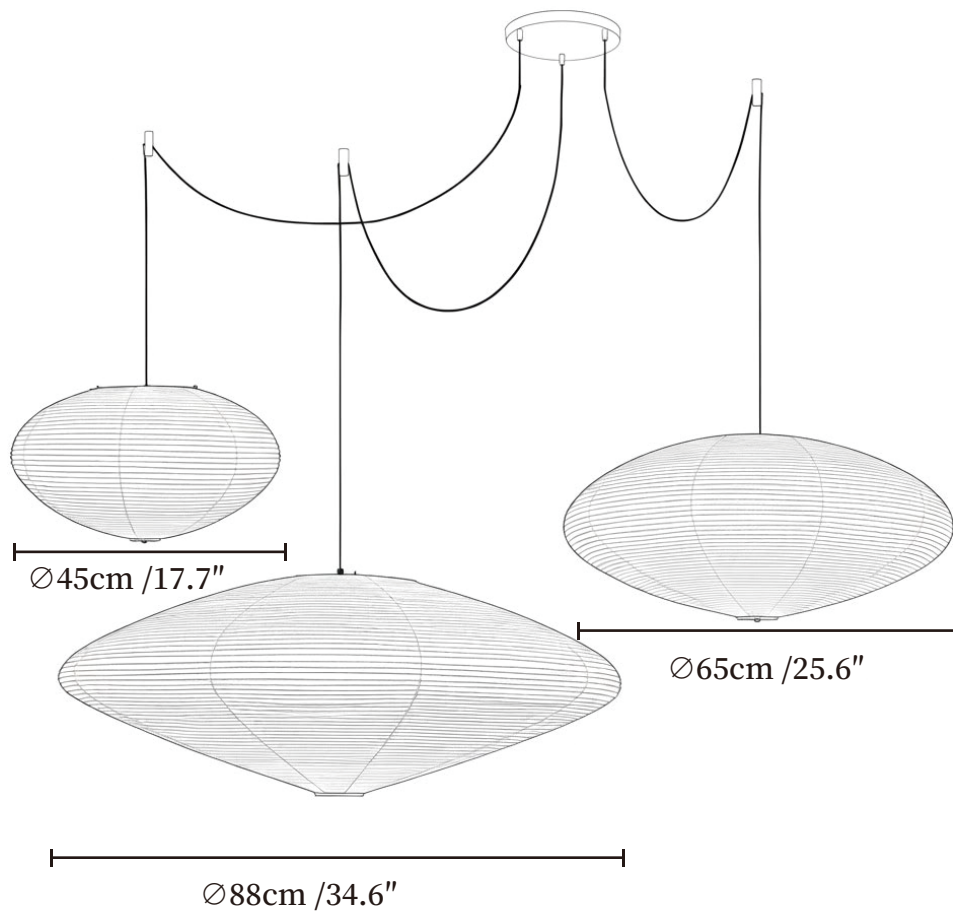

SPECIFICATION SHEET

SPECIFICATION DETAILS

*For custom options, consult factory for details

Fixture Dimensions	$\varnothing 17.7" + \varnothing 25.6" + \varnothing 34.6"$
Light source	E26 or E27 (bulb not included)
Wattage	MAX 40W incandescent bulb or LED equivalent.
Voltage	AC 110-240V
Mounting	Hardwired.
Dimming	Compatible with dimmable bulbs (bulb not included)
Control method	Compatible with common wall switches(
Finishes	White.
Shade Details	White.
Material	Mulberry paper, Metal.
Wire Length	The standard length of the suspended wire is 59 "(150 cm) and the length is adjustable.