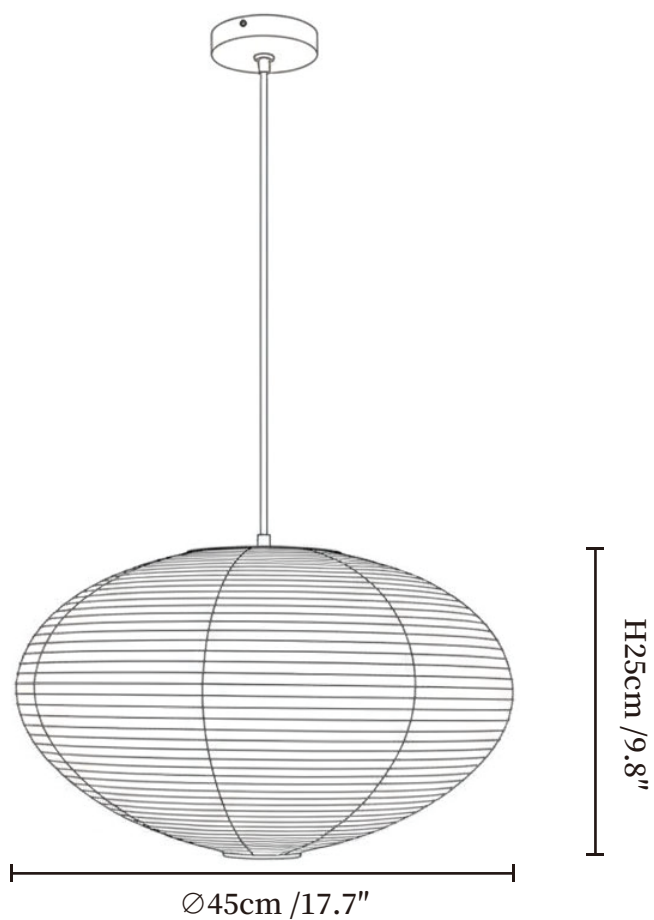

## SPECIFICATION DETAILS

\*For custom options, consult factory for details

<b>Fixture Dimensions</b>	$\text{Ø} 17.7'' \times \text{H} 9.8''$
<b>Light source</b>	E26 or E27 (bulb not included)
<b>Wattage</b>	MAX 40W incandescent bulb or LED equivalent.
<b>Voltage</b>	AC 110-240V
<b>Mounting</b>	Hardwired.
<b>Dimming</b>	Compatible with dimmable bulbs (bulb not included)
<b>Control method</b>	Compatible with common wall switches(
<b>Finishes</b>	White.
<b>Shade Details</b>	White.
<b>Material</b>	Mulberry paper, Metal.
<b>Wire Length</b>	The standard length of the suspended wire is 59 "(150 cm) and the length is adjustable.

## SPECIFICATION DETAILS

\*For custom options, consult factory for details

<b>Fixture Dimensions</b>	$\text{Ø} 25.6'' \times H 11.0''$
<b>Light source</b>	E26 or E27 (bulb not included)
<b>Wattage</b>	MAX 40W incandescent bulb or LED equivalent.
<b>Voltage</b>	AC 110-240V
<b>Mounting</b>	Hardwired.
<b>Dimming</b>	Compatible with dimmable bulbs (bulb not included)
<b>Control method</b>	Compatible with common wall switches (
<b>Finishes</b>	White.
<b>Shade Details</b>	White.
<b>Material</b>	Mulberry paper, Metal.
<b>Wire Length</b>	The standard length of the suspended wire is 59 "(150 cm) and the length is adjustable.

## SPECIFICATION DETAILS

\*For custom options, consult factory for details

<b>Fixture Dimensions</b>	Ø 34.6" x H 13.8"
<b>Light source</b>	E26 or E27 (bulb not included)
<b>Wattage</b>	MAX 40W incandescent bulb or LED equivalent.
<b>Voltage</b>	AC 110-240V
<b>Mounting</b>	Hardwired.
<b>Dimming</b>	Compatible with dimmable bulbs (bulb not included)
<b>Control method</b>	Compatible with common wall switches(
<b>Finishes</b>	White.
<b>Shade Details</b>	White.
<b>Material</b>	Mulberry paper, Metal.
<b>Wire Length</b>	The standard length of the suspended wire is 59 "(150 cm) and the length is adjustable.