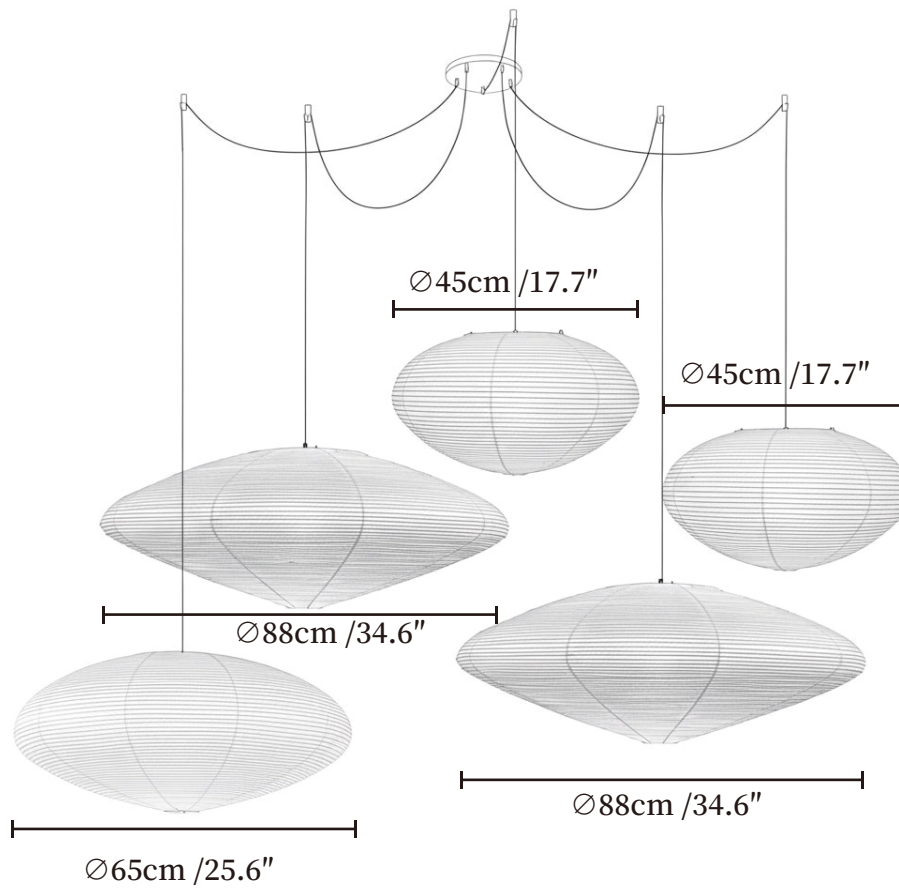

SPECIFICATION SHEET

SPECIFICATION DETAILS

*For custom options, consult factory for details

Fixture Dimensions	$\text{Ø} 17.7'' + \text{Ø} 17.7'' + \text{Ø} 25.6'' + \text{Ø} 34.6'' + \text{Ø} 34.6''$
Light source	E26 or E27 (bulb not included)
Wattage	MAX 40W incandescent bulb or LED equivalent.
Voltage	AC 110-240V
Mounting	Hardwired.
Dimming	Compatible with dimmable bulbs (bulb not included)
Control method	Compatible with common wall switches (
Finishes	White.
Shade Details	White.
Material	Mulberry paper, Metal.
Wire Length	The standard length of the suspended wire is 59" (150 cm) and the length is adjustable.