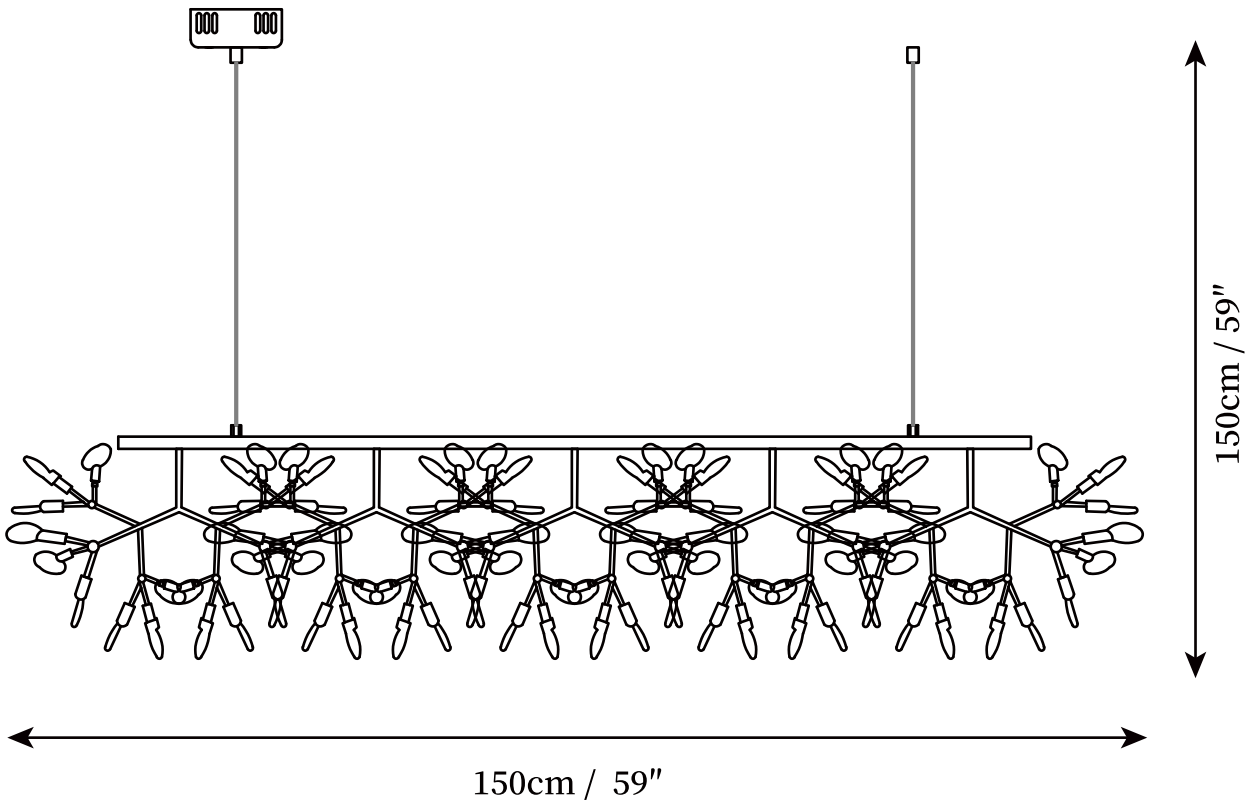

SPECIFICATION DETAILS

*For custom options, consult factory for details

Fixture Dimensions	D 19.7" x H 59"
Light source	Integrated LED
Wattage	~ 9W
Voltage	AC 110-240V
Dimming	Not supported
CRI(Ra)	90+ CRI
Mounting	Hardwired.
LED Rated Life	30000 hours
Color Temperature	Warm Light (3000K), Neutral Light (4000K), Cool Light (6000K)
Control method	Compatible with common wall switches (not included), or remote control dimmer switch.
Finishes	Black.
Shadow Details	White.
Material	Metal, Acrylic.
Wire Length	The standard length of the cord is 59" (150 cm), the length is adjustable.

SPECIFICATION DETAILS

*For custom options, consult factory for details

Fixture Dimensions	D 28.3" x H 59"
Light source	Integrated LED
Wattage	~ 13.5W
Voltage	AC 110-240V
Dimming	Not supported
CRI(Ra)	90+ CRI
Mounting	Hardwired.
LED Rated Life	30000 hours
Color Temperature	Warm Light (3000K), Neutral Light (4000K), Cool Light (6000K)
Control method	Compatible with common wall switches (not included), or remote control dimmer switch.
Finishes	Black.
Shadow Details	White.
Material	Metal, Acrylic.
Wire Length	The standard length of the cord is 59" (150 cm), the length is adjustable.

SPECIFICATION DETAILS

*For custom options, consult factory for details

Fixture Dimensions	D 39.3" x H 59"
Light source	Integrated LED
Wattage	~ 24.3W
Voltage	AC 110-240V
Dimming	Not supported
CRI(Ra)	90+ CRI
Mounting	Hardwired.
LED Rated Life	30000 hours
Color Temperature	Warm Light (3000K), Neutral Light (4000K), Cool Light (6000K)
Control method	Compatible with common wall switches(not included), or remote control dimmer switch.
Finishes	Black.
Shadow Details	White.
Material	Metal, Acrylic.
Wire Length	The standard length of the cord is 59" (150 cm), the length is adjustable.