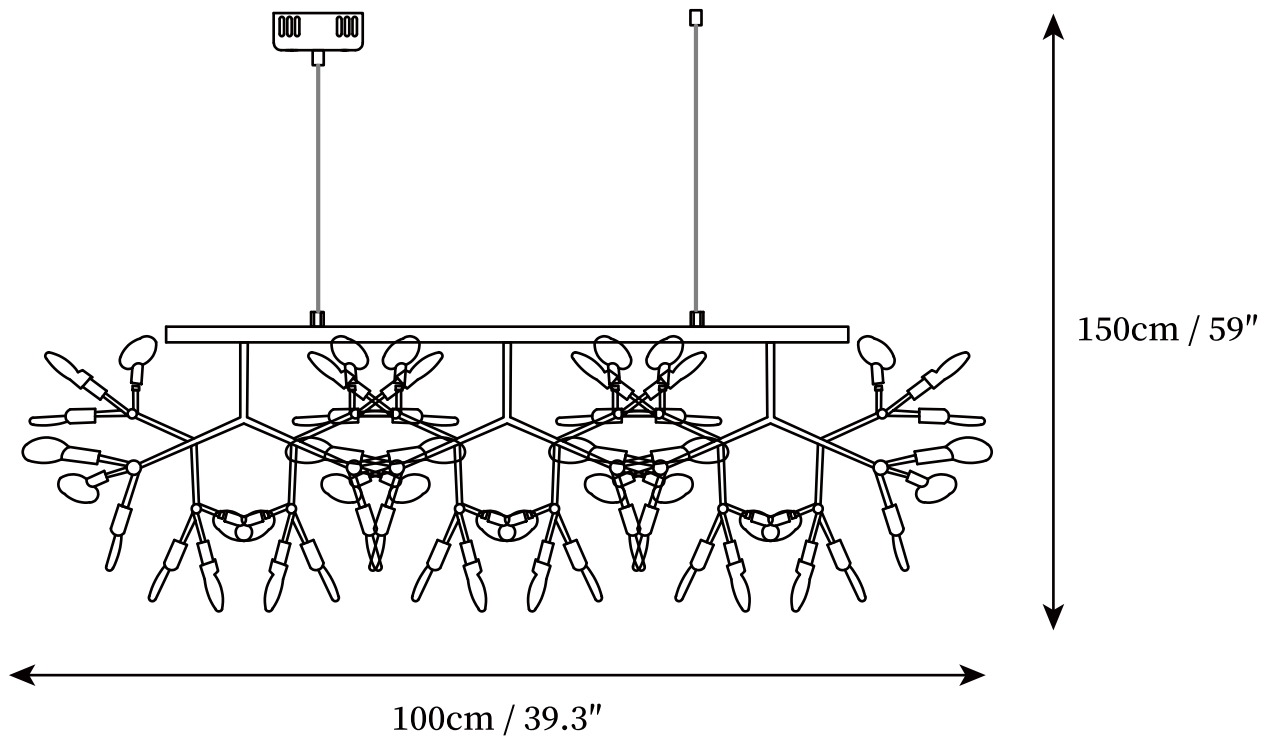

SPECIFICATION DETAILS

*For custom options, consult factory for details

Fixture Dimensions	D 19.7" x H 59"
Light source	Integrated LED
Wattage	~ 9W
Voltage	AC 110-240V
Dimming	Not supported
CRI(Ra)	90+ CRI
Mounting	Hardwired.
LED Rated Life	30000 hours
Color Temperature	Warm Light (3000K), Neutral Light (4000K), Cool Light (6000K)
Control method	Compatible with common wall switches (not included), or remote control dimmer switch.
Finishes	Black.
Shadow Details	White.
Material	Metal, Acrylic.
Wire Length	The standard length of the cord is 59" (150 cm), the length is adjustable.

SPECIFICATION DETAILS

*For custom options, consult factory for details

Fixture Dimensions	D 28.3" x H 59"
Light source	Integrated LED
Wattage	~ 13.5W
Voltage	AC 110-240V
Dimming	Not supported
CRI(Ra)	90+ CRI
Mounting	Hardwired.
LED Rated Life	30000 hours
Color Temperature	Warm Light (3000K), Neutral Light (4000K), Cool Light (6000K)
Control method	Compatible with common wall switches (not included), or remote control dimmer switch.
Finishes	Black.
Shadow Details	White.
Material	Metal, Acrylic.
Wire Length	The standard length of the cord is 59" (150 cm), the length is adjustable.

SPECIFICATION DETAILS

*For custom options, consult factory for details

Fixture Dimensions	D 39.3" x H 59"
Light source	Integrated LED
Wattage	~ 24.3W
Voltage	AC 110-240V
Dimming	Not supported
CRI(Ra)	90+ CRI
Mounting	Hardwired.
LED Rated Life	30000 hours
Color Temperature	Warm Light (3000K), Neutral Light (4000K), Cool Light (6000K)
Control method	Compatible with common wall switches(not included), or remote control dimmer switch.
Finishes	Black.
Shadow Details	White.
Material	Metal, Acrylic.
Wire Length	The standard length of the cord is 59" (150 cm), the length is adjustable.