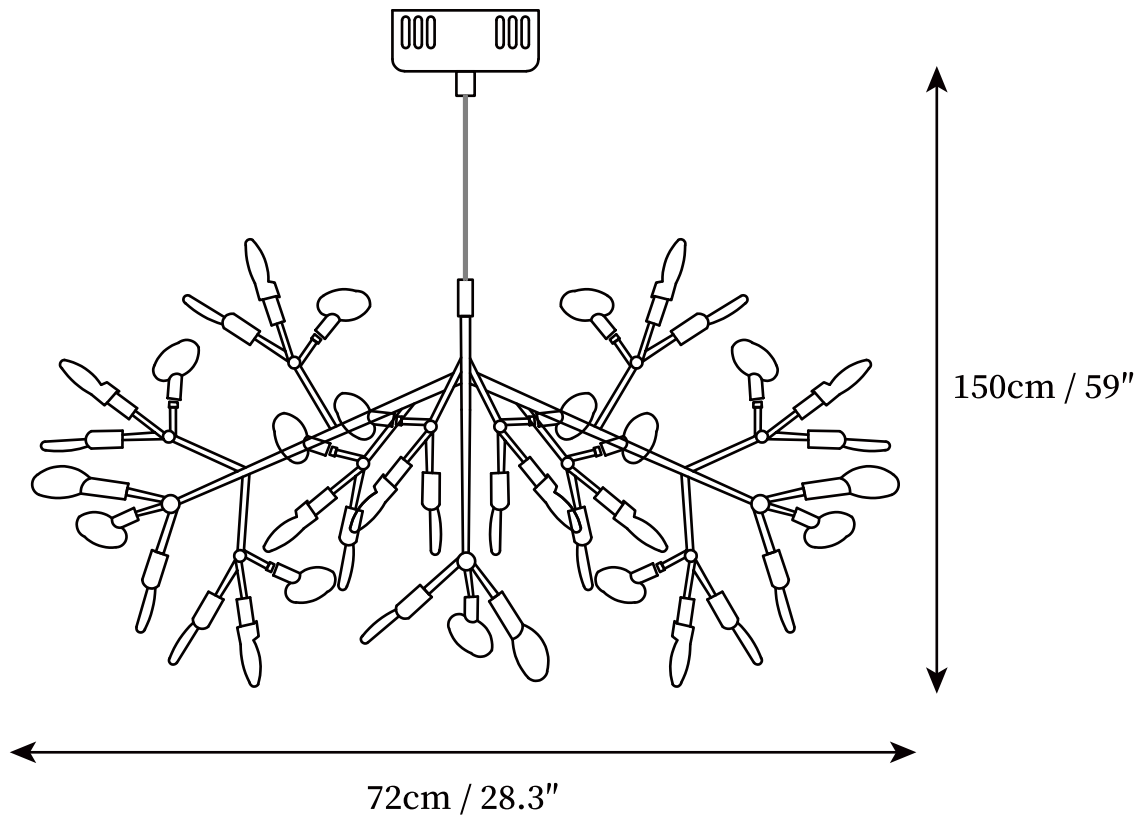

SPECIFICATION DETAILS

*For custom options, consult factory for details

Fixture Dimensions	D 19.7" x H 59"
Light source	Integrated LED
Wattage	~ 9W
Voltage	AC 110-240V
Dimming	Not supported
CRI(Ra)	90+ CRI
Mounting	Hardwired.
LED Rated Life	30000 hours
Color Temperature	Warm Light (3000K), Neutral Light (4000K), Cool Light (6000K)
Control method	Compatible with common wall switches (not included), or remote control dimmer switch.
Finishes	Black.
Shadow Details	White.
Material	Metal, Acrylic.
Wire Length	The standard length of the cord is 59" (150 cm), the length is adjustable.

SPECIFICATION DETAILS

*For custom options, consult factory for details

Fixture Dimensions	D 28.3" x H 59"
Light source	Integrated LED
Wattage	~ 13.5W
Voltage	AC 110-240V
Dimming	Not supported
CRI(Ra)	90+ CRI
Mounting	Hardwired.
LED Rated Life	30000 hours
Color Temperature	Warm Light (3000K), Neutral Light (4000K), Cool Light (6000K)
Control method	Compatible with common wall switches (not included), or remote control dimmer switch.
Finishes	Black.
Shadow Details	White.
Material	Metal, Acrylic.
Wire Length	The standard length of the cord is 59" (150 cm), the length is adjustable.

SPECIFICATION DETAILS

*For custom options, consult factory for details

Fixture Dimensions	D 39.3" x H 59"
Light source	Integrated LED
Wattage	~ 24.3W
Voltage	AC 110-240V
Dimming	Not supported
CRI(Ra)	90+ CRI
Mounting	Hardwired.
LED Rated Life	30000 hours
Color Temperature	Warm Light (3000K), Neutral Light (4000K), Cool Light (6000K)
Control method	Compatible with common wall switches(not included), or remote control dimmer switch.
Finishes	Black.
Shadow Details	White.
Material	Metal, Acrylic.
Wire Length	The standard length of the cord is 59" (150 cm), the length is adjustable.