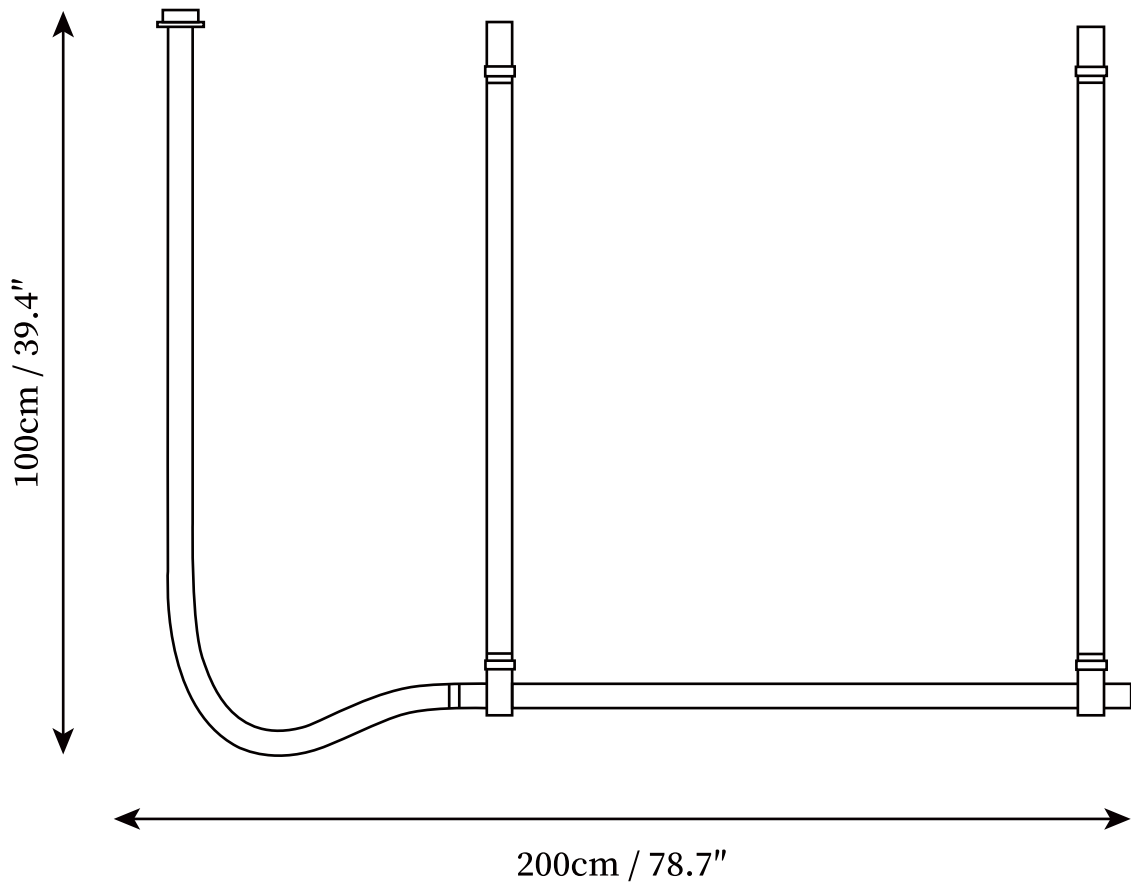

## SPECIFICATION DETAILS

\*For custom options, consult factory for details

<b>Fixture Dimensions</b>	L 39.4" x H 39.4", L 47.2" x H 39.4", L 59" x H 39.4", L 78.7" x H 39.4"
<b>Light source</b>	Integrated LED
<b>Wattage</b>	~ 30W
<b>Voltage</b>	AC 110-240V
<b>Dimming</b>	Not supported
<b>CRI(Ra)</b>	90+CRI
<b>Mounting</b>	Hardwired.
<b>LED Rated Life</b>	30000 hours
<b>Color Temperature</b>	Warm Light (3000K), Neutral Light (4000K), Cool Light (6000K)
<b>Control method</b>	Compatible with common wall switches(not included)
<b>Finishes</b>	Black, Brown.
<b>Shade Details</b>	White.
<b>Material</b>	Leather, Acrylic.