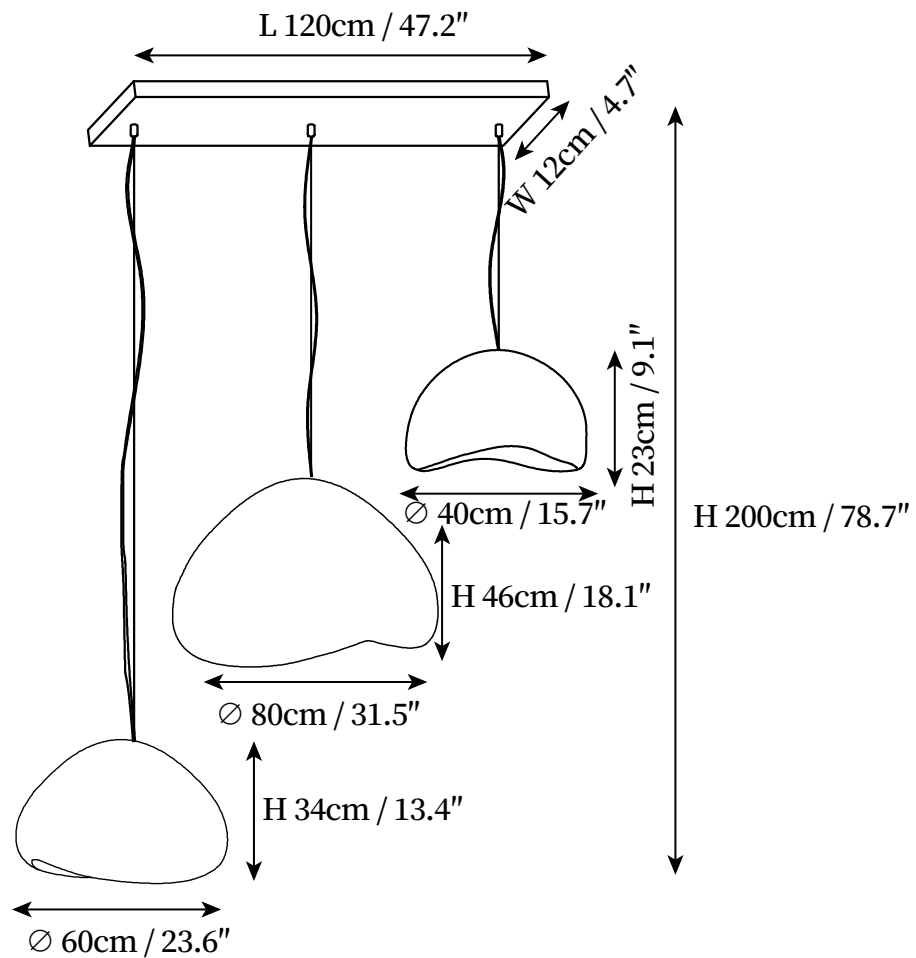

SPECIFICATION SHEET

SPECIFICATION DETAILS

*For custom options, consult factory for details

Fixture Dimensions	D 19.7" x H 59.1"
Light source	E26 or E27. (bulb not included)
Wattage	MAX 40W incandescent bulb or LED equivalent.
Voltage	AC 110-240V
Mounting	Hardwired.
Dimming	Compatible with dimmable bulbs (bulb not included)
Control method	Compatible with common wall switches (not included)
Finishes	Black.
Shade Details	Grey, White, Beige.
Material	High Density Polyethylene, Metal.
Wire Length	The standard length of the cord is 59" (150 cm), the length is adjustable.

SPECIFICATION SHEET

SPECIFICATION DETAILS

*For custom options, consult factory for details

Fixture Dimensions	D 29.5" x H 78.7"
Light source	E26 or E27. (bulb not included)
Wattage	MAX 40W incandescent bulb or LED equivalent.
Voltage	AC 110-240V
Mounting	Hardwired.
Dimming	Compatible with dimmable bulbs (bulb not included)
Control method	Compatible with common wall switches(not included)
Finishes	Black.
Shade Details	Grey, White, Beige.
Material	High Density Polyethylene, Metal.
Wire Length	The standard length of the cord is 59" (150 cm), the length is adjustable.

SPECIFICATION SHEET

SPECIFICATION DETAILS

*For custom options, consult factory for details

Fixture Dimensions	D 47.2" x H 78.7"
Light source	E26 or E27. (bulb not included)
Wattage	MAX 40W incandescent bulb or LED equivalent.
Voltage	AC 110-240V
Mounting	Hardwired.
Dimming	Compatible with dimmable bulbs (bulb not included)
Control method	Compatible with common wall switches (not included)
Finishes	Black.
Shade Details	Grey, White, Beige.
Material	High Density Polyethylene, Metal.
Wire Length	The standard length of the cord is 59" (150 cm), the length is adjustable.