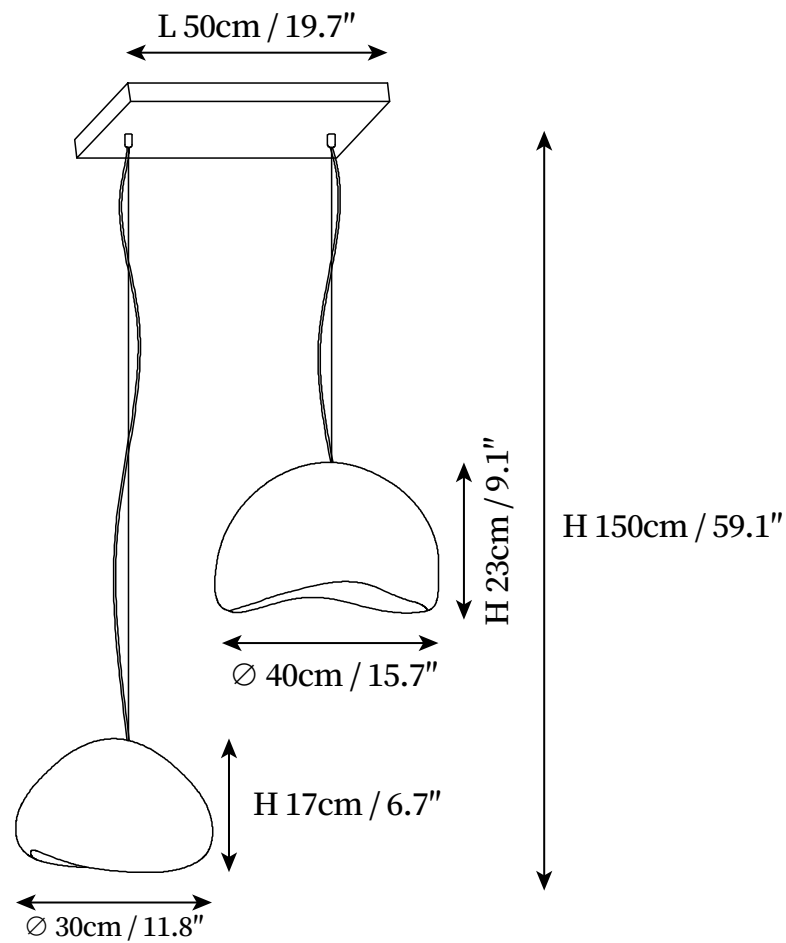

SPECIFICATION SHEET

SPECIFICATION DETAILS

*For custom options, consult factory for details

Fixture Dimensions	D 19.7" x H 78.7"
Light source	E26 or E27. (bulb not included)
Wattage	MAX 40W incandescent bulb or LED equivalent.
Voltage	AC 110-240V
Mounting	Hardwired.
Dimming	Compatible with dimmable bulbs (bulb not included)
Control method	Compatible with common wall switches (not included)
Finishes	Black.
Shade Details	Grey, White, Beige.
Material	High Density Polyethylene, Metal.
Wire Length	The standard length of the cord is 59" (150 cm), the length is adjustable.

SPECIFICATION SHEET

SPECIFICATION DETAILS

*For custom options, consult factory for details

Fixture Dimensions	D 23.6" x H 78.7"
Light source	E26 or E27. (bulb not included)
Wattage	MAX 40W incandescent bulb or LED equivalent.
Voltage	AC 110-240V
Mounting	Hardwired.
Dimming	Compatible with dimmable bulbs (bulb not included)
Control method	Compatible with common wall switches (not included)
Finishes	Black.
Shade Details	Grey, White, Beige.
Material	High Density Polyethylene, Metal.
Wire Length	The standard length of the cord is 59" (150 cm), the length is adjustable.

SPECIFICATION SHEET

SPECIFICATION DETAILS

*For custom options, consult factory for details

Fixture Dimensions	D 19.7" x H 59.1"
Light source	E26 or E27. (bulb not included)
Wattage	MAX 40W incandescent bulb or LED equivalent.
Voltage	AC 110-240V
Mounting	Hardwired.
Dimming	Compatible with dimmable bulbs (bulb not included)
Control method	Compatible with common wall switches (not included)
Finishes	Black.
Shade Details	Grey, White, Beige.
Material	High Density Polyethylene, Metal.
Wire Length	The standard length of the cord is 59" (150 cm), the length is adjustable.