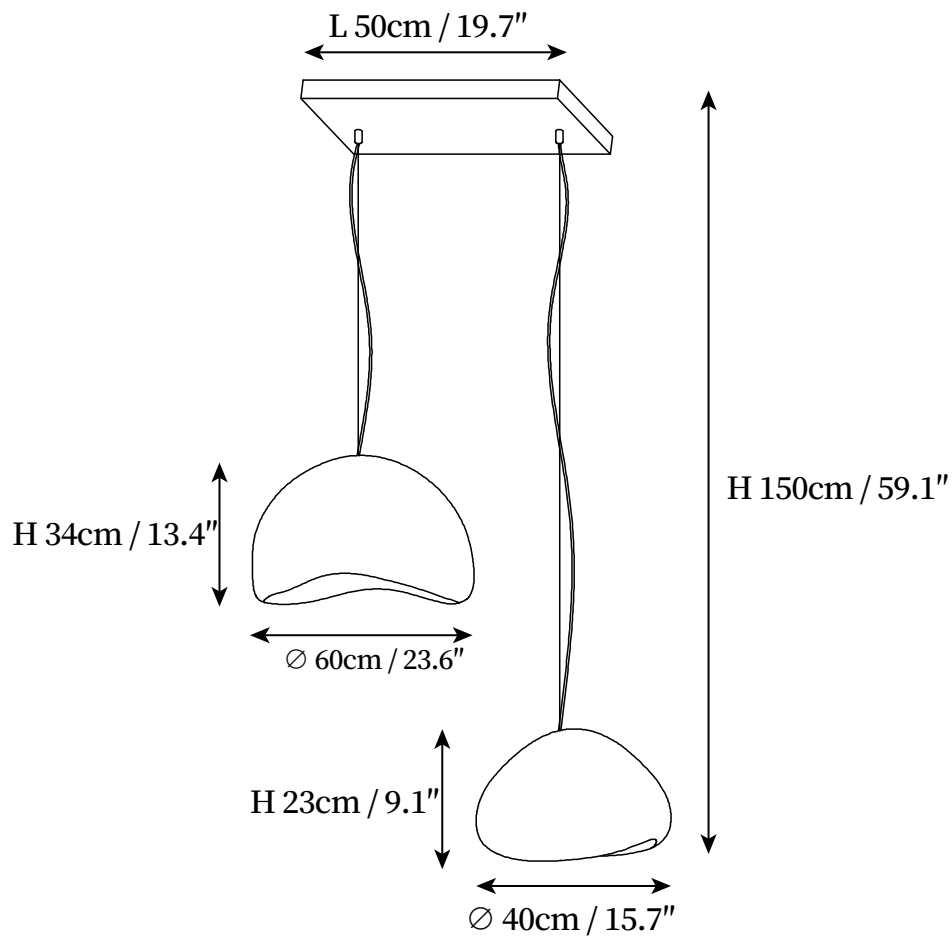

SPECIFICATION SHEET

SPECIFICATION DETAILS

*For custom options, consult factory for details

Fixture Dimensions	D 23.6" x H 78.7"
Light source	E26 or E27. (bulb not included)
Wattage	MAX 40W incandescent bulb or LED equivalent.
Voltage	AC 110-240V
Mounting	Hardwired.
Dimming	Compatible with dimmable bulbs (bulb not included)
Control method	Compatible with common wall switches (not included)
Finishes	Black.
Shade Details	Grey, White, Beige.
Material	High Density Polyethylene, Metal.
Wire Length	The standard length of the cord is 59" (150 cm), the length is adjustable.

SPECIFICATION SHEET

SPECIFICATION DETAILS

*For custom options, consult factory for details

Fixture Dimensions	D 19.7" x H 59.1"
Light source	E26 or E27. (bulb not included)
Wattage	MAX 40W incandescent bulb or LED equivalent.
Voltage	AC 110-240V
Mounting	Hardwired.
Dimming	Compatible with dimmable bulbs (bulb not included)
Control method	Compatible with common wall switches (not included)
Finishes	Black.
Shade Details	Grey, White, Beige.
Material	High Density Polyethylene, Metal.
Wire Length	The standard length of the cord is 59" (150 cm), the length is adjustable.