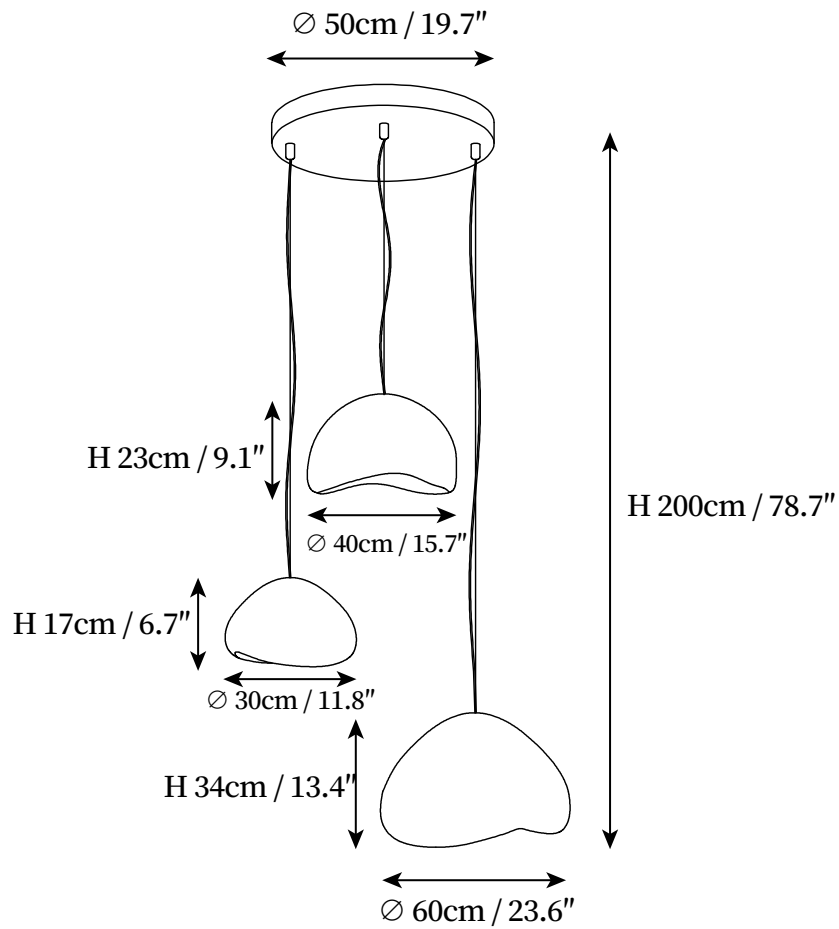

SPECIFICATION SHEET

SPECIFICATION DETAILS

*For custom options, consult factory for details

Fixture Dimensions	D 11.8" x H 59.1"
Light source	E26 or E27. (bulb not included)
Wattage	MAX 40W incandescent bulb or LED equivalent.
Voltage	AC 110-240V
Mounting	Hardwired.
Dimming	Compatible with dimmable bulbs (bulb not included)
Control method	Compatible with common wall switches(not included)
Finishes	Black.
Shade Details	Grey, White, Beige.
Material	High Density Polyethylene, Metal.
Wire Length	The standard length of the cord is 59" (150 cm), the length is adjustable.

SPECIFICATION SHEET

SPECIFICATION DETAILS

*For custom options, consult factory for details

Fixture Dimensions	D 15.7" x H 59.1"
Light source	E26 or E27. (bulb not included)
Wattage	MAX 40W incandescent bulb or LED equivalent.
Voltage	AC 110-240V
Mounting	Hardwired.
Dimming	Compatible with dimmable bulbs (bulb not included)
Control method	Compatible with common wall switches(not included)
Finishes	Black.
Shade Details	Grey, White, Beige.
Material	High Density Polyethylene, Metal.
Wire Length	The standard length of the cord is 59" (150 cm), the length is adjustable.

SPECIFICATION SHEET

SPECIFICATION DETAILS

*For custom options, consult factory for details

Fixture Dimensions	D 19.7" x H 78.7"
Light source	E26 or E27. (bulb not included)
Wattage	MAX 40W incandescent bulb or LED equivalent.
Voltage	AC 110-240V
Mounting	Hardwired.
Dimming	Compatible with dimmable bulbs (bulb not included)
Control method	Compatible with common wall switches (not included)
Finishes	Black.
Shade Details	Grey, White, Beige.
Material	High Density Polyethylene, Metal.
Wire Length	The standard length of the cord is 59" (150 cm), the length is adjustable.