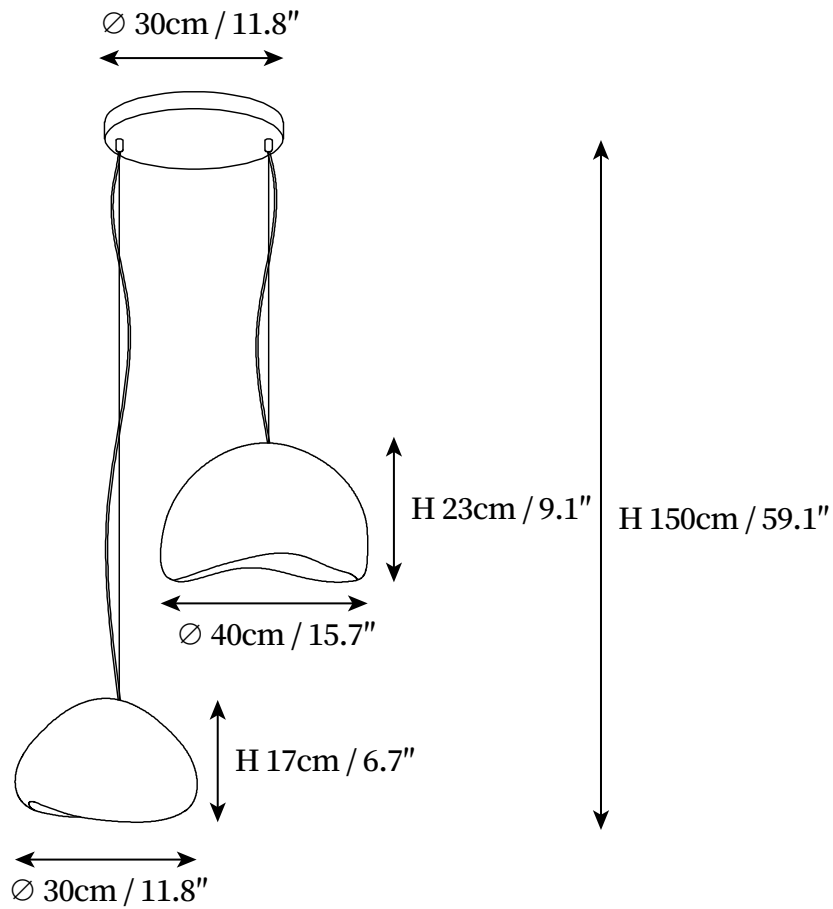

SPECIFICATION SHEET

SPECIFICATION DETAILS

*For custom options, consult factory for details

Fixture Dimensions	D 11.8" x H 59.1"
Light source	E26 or E27. (bulb not included)
Wattage	MAX 40W incandescent bulb or LED equivalent.
Voltage	AC 110-240V
Mounting	Hardwired.
Dimming	Compatible with dimmable bulbs (bulb not included)
Control method	Compatible with common wall switches(not included)
Finishes	Black.
Shade Details	Grey, White, Beige.
Material	High Density Polyethylene, Metal.
Wire Length	The standard length of the cord is 59" (150 cm), the length is adjustable.

SPECIFICATION SHEET

SPECIFICATION DETAILS

*For custom options, consult factory for details

Fixture Dimensions	D 15.7" x H 59.1"
Light source	E26 or E27. (bulb not included)
Wattage	MAX 40W incandescent bulb or LED equivalent.
Voltage	AC 110-240V
Mounting	Hardwired.
Dimming	Compatible with dimmable bulbs (bulb not included)
Control method	Compatible with common wall switches(not included)
Finishes	Black.
Shade Details	Grey, White, Beige.
Material	High Density Polyethylene, Metal.
Wire Length	The standard length of the cord is 59" (150 cm), the length is adjustable.

SPECIFICATION SHEET

SPECIFICATION DETAILS

*For custom options, consult factory for details

Fixture Dimensions	D 19.7" x H 78.7"
Light source	E26 or E27. (bulb not included)
Wattage	MAX 40W incandescent bulb or LED equivalent.
Voltage	AC 110-240V
Mounting	Hardwired.
Dimming	Compatible with dimmable bulbs (bulb not included)
Control method	Compatible with common wall switches (not included)
Finishes	Black.
Shade Details	Grey, White, Beige.
Material	High Density Polyethylene, Metal.
Wire Length	The standard length of the cord is 59" (150 cm), the length is adjustable.