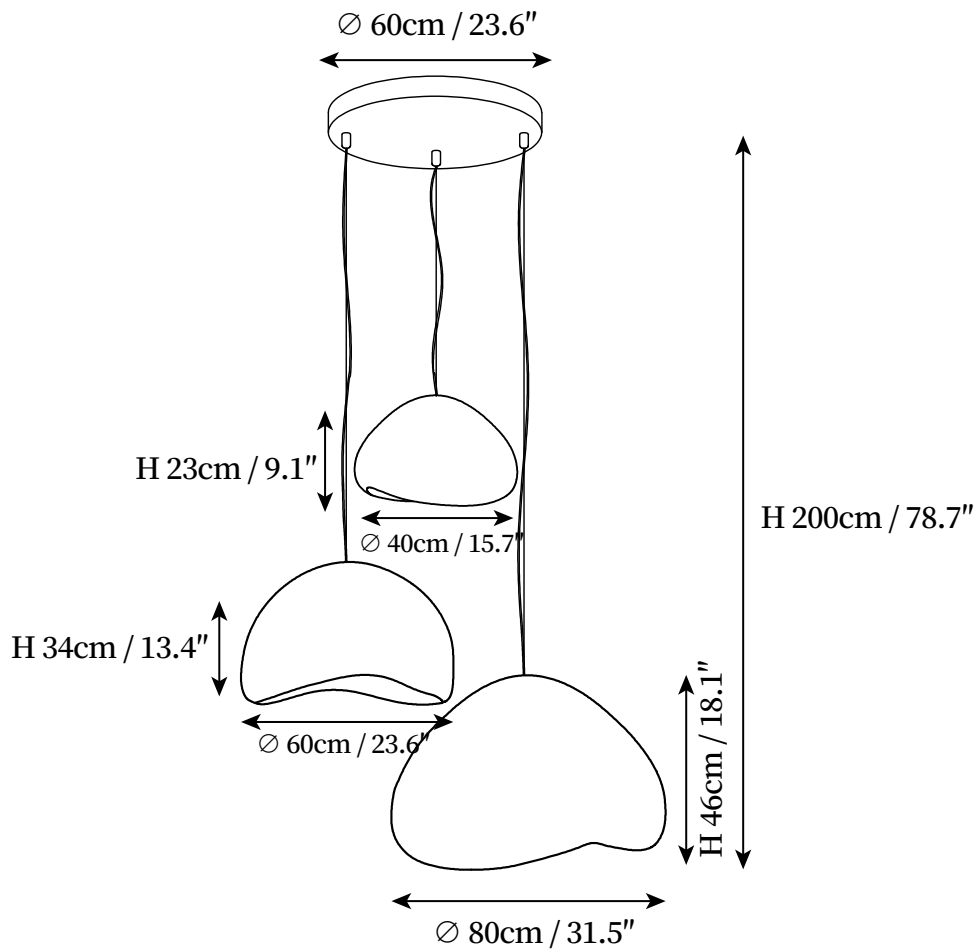

SPECIFICATION SHEET

SPECIFICATION DETAILS

*For custom options, consult factory for details

Fixture Dimensions	D 15.7" x H 59.1"
Light source	E26 or E27. (bulb not included)
Wattage	MAX 40W incandescent bulb or LED equivalent.
Voltage	AC 110-240V
Mounting	Hardwired.
Dimming	Compatible with dimmable bulbs (bulb not included)
Control method	Compatible with common wall switches(not included)
Finishes	Black.
Shade Details	Grey, White, Beige.
Material	High Density Polyethylene, Metal.
Wire Length	The standard length of the cord is 59" (150 cm), the length is adjustable.

SPECIFICATION SHEET

SPECIFICATION DETAILS

*For custom options, consult factory for details

Fixture Dimensions	D 19.7" x H 78.7"
Light source	E26 or E27. (bulb not included)
Wattage	MAX 40W incandescent bulb or LED equivalent.
Voltage	AC 110-240V
Mounting	Hardwired.
Dimming	Compatible with dimmable bulbs (bulb not included)
Control method	Compatible with common wall switches (not included)
Finishes	Black.
Shade Details	Grey, White, Beige.
Material	High Density Polyethylene, Metal.
Wire Length	The standard length of the cord is 59" (150 cm), the length is adjustable.

SPECIFICATION SHEET

SPECIFICATION DETAILS

*For custom options, consult factory for details

Fixture Dimensions	D 23.6" x H 78.7"
Light source	E26 or E27. (bulb not included)
Wattage	MAX 40W incandescent bulb or LED equivalent.
Voltage	AC 110-240V
Mounting	Hardwired.
Dimming	Compatible with dimmable bulbs (bulb not included)
Control method	Compatible with common wall switches (not included)
Finishes	Black.
Shade Details	Grey, White, Beige.
Material	High Density Polyethylene, Metal.
Wire Length	The standard length of the cord is 59" (150 cm), the length is adjustable.