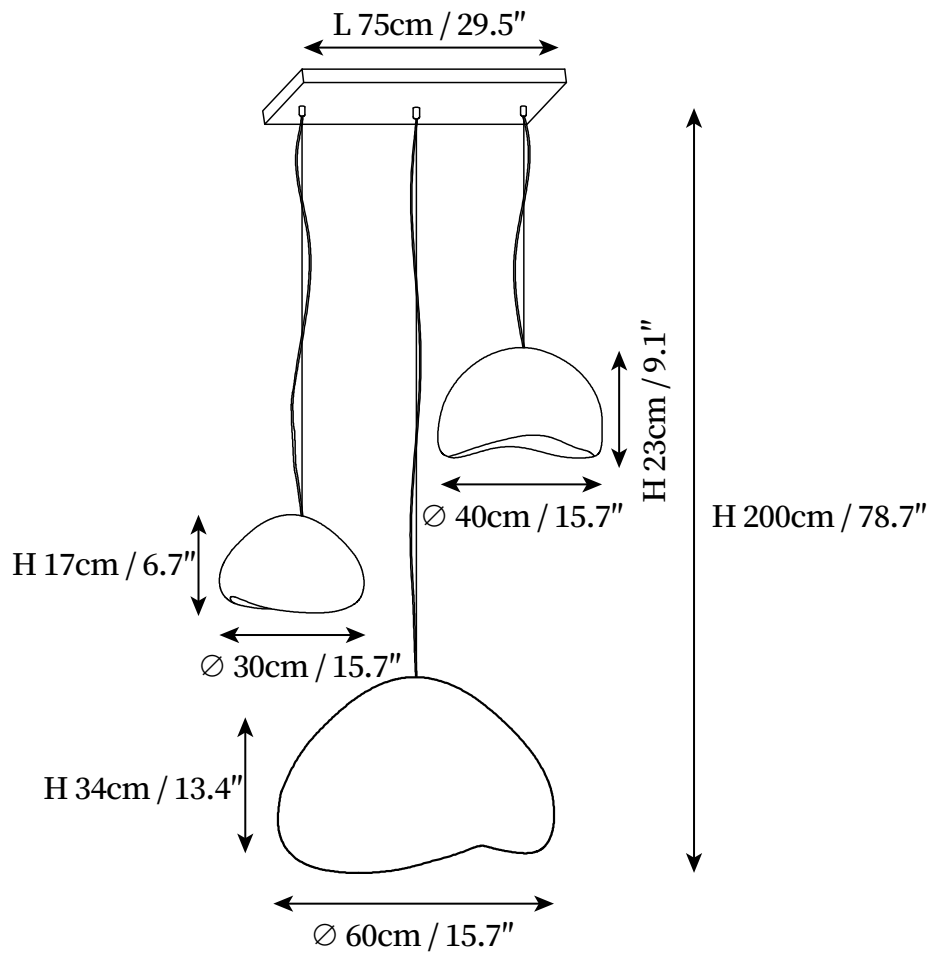

SPECIFICATION SHEET

SPECIFICATION DETAILS

*For custom options, consult factory for details

Fixture Dimensions	D 19.7" x H 59.1"
Light source	E26 or E27. (bulb not included)
Wattage	MAX 40W incandescent bulb or LED equivalent.
Voltage	AC 110-240V
Mounting	Hardwired.
Dimming	Compatible with dimmable bulbs (bulb not included)
Control method	Compatible with common wall switches (not included)
Finishes	Black.
Shade Details	Grey, White, Beige.
Material	High Density Polyethylene, Metal.
Wire Length	The standard length of the cord is 59" (150 cm), the length is adjustable.

SPECIFICATION SHEET

SPECIFICATION DETAILS

*For custom options, consult factory for details

Fixture Dimensions	D 29.5" x H 78.7"
Light source	E26 or E27. (bulb not included)
Wattage	MAX 40W incandescent bulb or LED equivalent.
Voltage	AC 110-240V
Mounting	Hardwired.
Dimming	Compatible with dimmable bulbs (bulb not included)
Control method	Compatible with common wall switches(not included)
Finishes	Black.
Shade Details	Grey, White, Beige.
Material	High Density Polyethylene, Metal.
Wire Length	The standard length of the cord is 59" (150 cm), the length is adjustable.