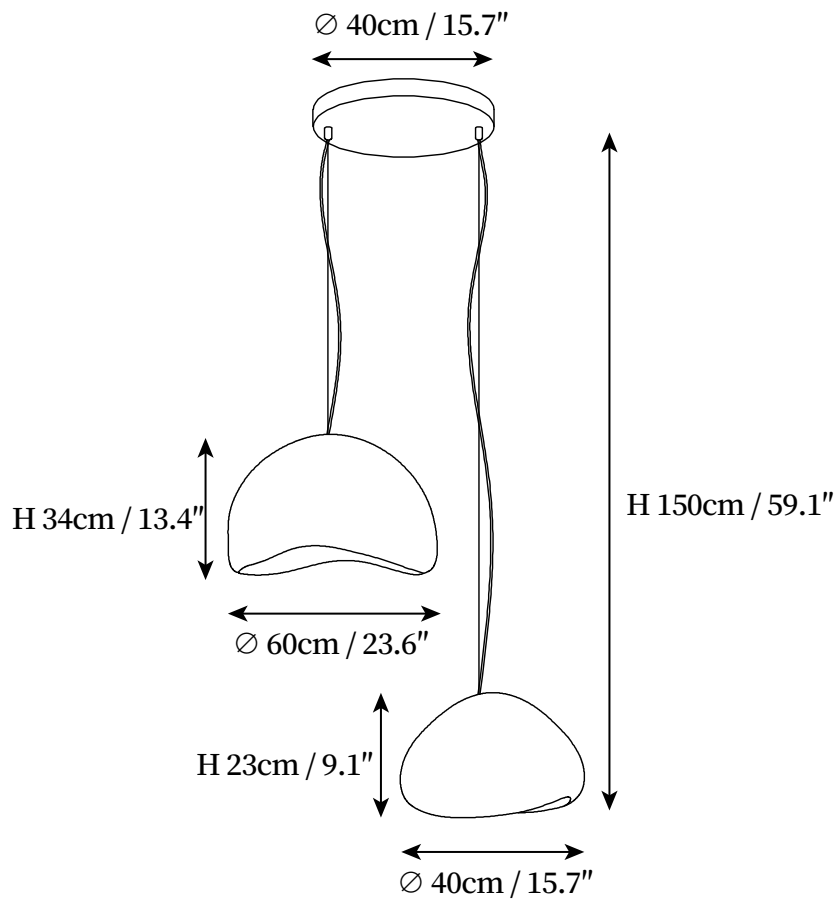

SPECIFICATION SHEET

SPECIFICATION DETAILS

*For custom options, consult factory for details

Fixture Dimensions	D 11.8" x H 59.1"
Light source	E26 or E27. (bulb not included)
Wattage	MAX 40W incandescent bulb or LED equivalent.
Voltage	AC 110-240V
Mounting	Hardwired.
Dimming	Compatible with dimmable bulbs (bulb not included)
Control method	Compatible with common wall switches(not included)
Finishes	Black.
Shade Details	Grey, White, Beige.
Material	High Density Polyethylene, Metal.
Wire Length	The standard length of the cord is 59" (150 cm), the length is adjustable.

SPECIFICATION SHEET

SPECIFICATION DETAILS

*For custom options, consult factory for details

Fixture Dimensions	D 15.7" x H 59.1"
Light source	E26 or E27. (bulb not included)
Wattage	MAX 40W incandescent bulb or LED equivalent.
Voltage	AC 110-240V
Mounting	Hardwired.
Dimming	Compatible with dimmable bulbs (bulb not included)
Control method	Compatible with common wall switches(not included)
Finishes	Black.
Shade Details	Grey, White, Beige.
Material	High Density Polyethylene, Metal.
Wire Length	The standard length of the cord is 59" (150 cm), the length is adjustable.

SPECIFICATION SHEET

SPECIFICATION DETAILS

*For custom options, consult factory for details

Fixture Dimensions	D 19.7" x H 78.7"
Light source	E26 or E27. (bulb not included)
Wattage	MAX 40W incandescent bulb or LED equivalent.
Voltage	AC 110-240V
Mounting	Hardwired.
Dimming	Compatible with dimmable bulbs (bulb not included)
Control method	Compatible with common wall switches (not included)
Finishes	Black.
Shade Details	Grey, White, Beige.
Material	High Density Polyethylene, Metal.
Wire Length	The standard length of the cord is 59" (150 cm), the length is adjustable.