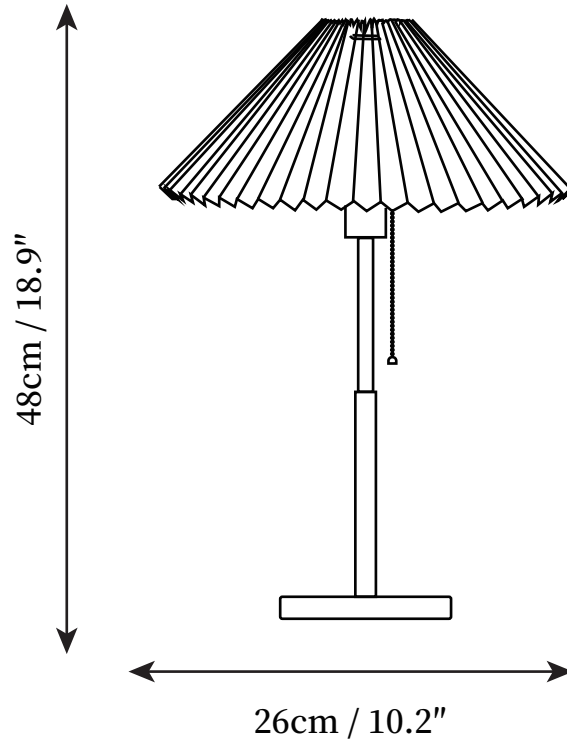

## SPECIFICATION DETAILS

\*For custom options, consult factory for details

<b>Fixture Dimensions</b>	D 10.2" x H 18.9"
<b>Light source</b>	E27
<b>Wattage</b>	Max 40W
<b>Voltage</b>	AC 110-240V
<b>Color Temperature</b>	Based on the purchase of light bulbs
<b>CRI(Ra)</b>	80CRI
<b>Mounting</b>	Table
<b>Driver Required</b>	NO
<b>Optional Color Temps</b>	Buy bulbs as needed
<b>LED Rated Life</b>	Based on bulb life (we do not supply bulbs)
<b>Dimming</b>	Dimming is not supported
<b>Finishes</b>	Black +Gold
<b>Shade Details</b>	White, Green
<b>Material</b>	Marble, Iron, Fabric
<b>Wire Length</b>	59"
<b>Wire Type</b>	Wire with switch plug