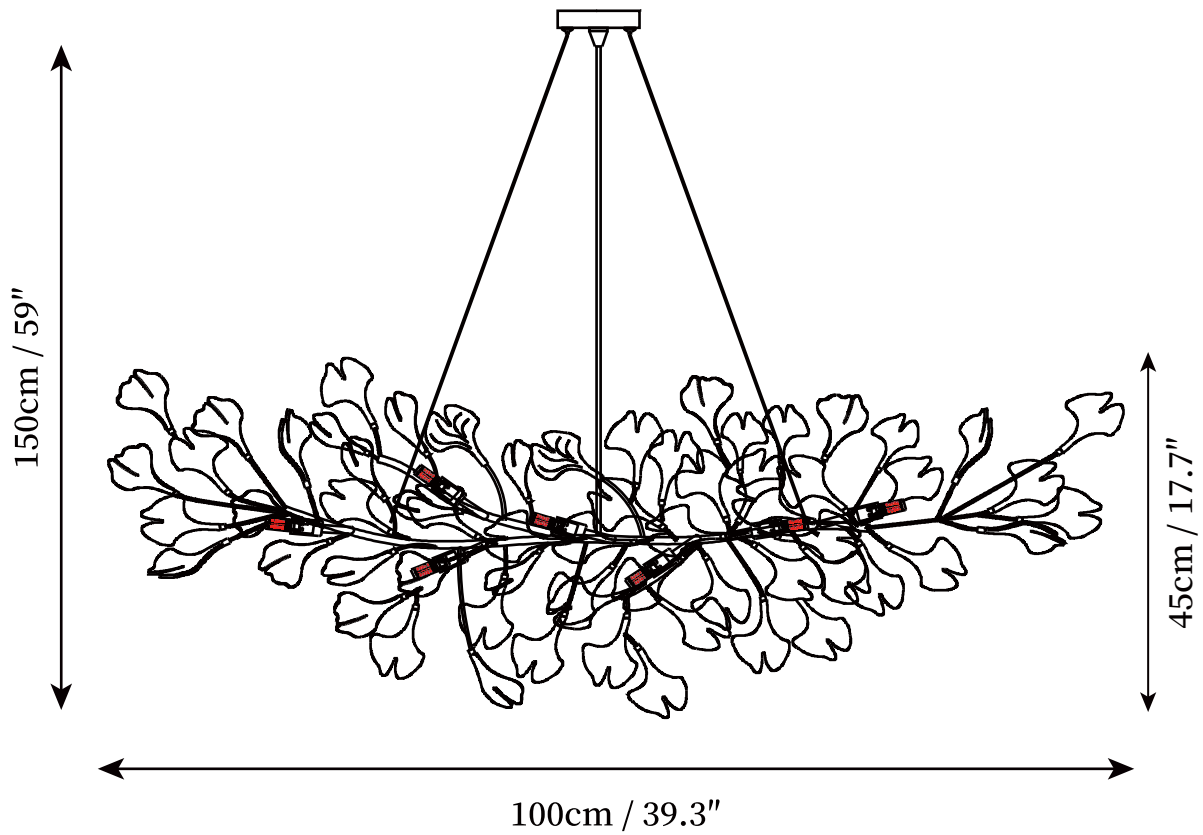

SPECIFICATION SHEET

SPECIFICATION DETAILS

*For custom options, consult factory for details

Fixture Dimensions	D 39.3" x H 17.7"
Light source	G9*8 (bulb not included).
Wattage	~5W incandescent bulb or LED equivalent.
Voltage	AC 110-240V
Mounting	Hardwired.
Dimming	Compatible with dimmable bulbs (bulb not included)
Control method	Compatible with common wall switches (not included)
Finishes	Gold.
Shade Details	White.
Material	Metal, Iron, Ceramics.
Wire Length	The standard length of the cord is 59" (150 cm), the length is adjustable.

SPECIFICATION SHEET

SPECIFICATION DETAILS

*For custom options, consult factory for details

Fixture Dimensions	D 47.2" x H 19.7"
Light source	G9*10 (bulb not included).
Wattage	~5W incandescent bulb or LED equivalent.
Voltage	AC 110-240V
Mounting	Hardwired.
Dimming	Compatible with dimmable bulbs (bulb not included)
Control method	Compatible with common wall switches(not included)
Finishes	Gold.
Shade Details	White.
Material	Metal, Iron, Ceramics.
Wire Length	The standard length of the cord is 59" (150 cm), the length is adjustable.

SPECIFICATION SHEET

SPECIFICATION DETAILS

*For custom options, consult factory for details

Fixture Dimensions	D 47.2" x H 19.7"
Light source	G9*12 (bulb not included).
Wattage	~5W incandescent bulb or LED equivalent.
Voltage	AC 110-240V
Mounting	Hardwired.
Dimming	Compatible with dimmable bulbs (bulb not included)
Control method	Compatible with common wall switches (not included)
Finishes	Gold.
Shade Details	White.
Material	Metal, Iron, Ceramics.
Wire Length	The standard length of the cord is 59" (150 cm), the length is adjustable.