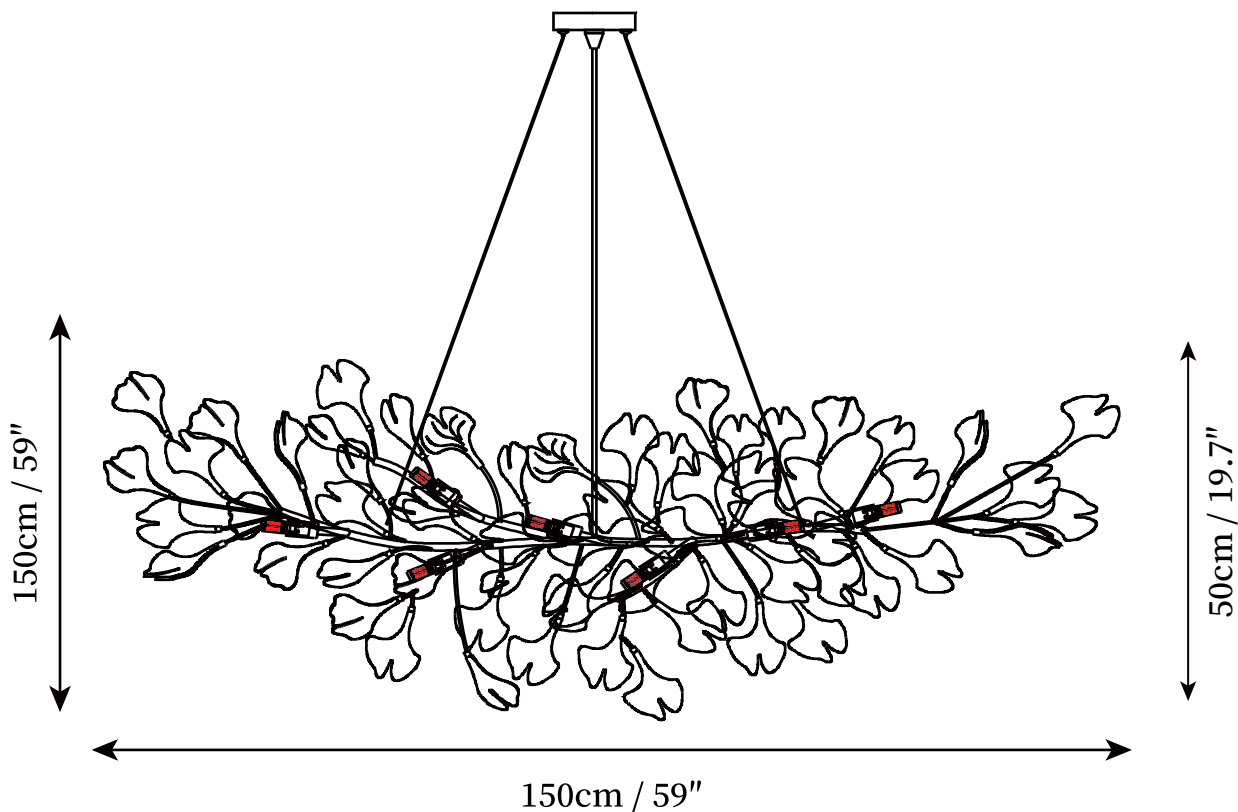

SPECIFICATION SHEET

SPECIFICATION DETAILS

*For custom options, consult factory for details

Fixture Dimensions	D 39.3" x H 17.7"
Light source	G9*8 (bulb not included).
Wattage	~5W incandescent bulb or LED equivalent.
Voltage	AC 110-240V
Mounting	Hardwired.
Dimming	Compatible with dimmable bulbs (bulb not included)
Control method	Compatible with common wall switches (not included)
Finishes	Gold.
Shade Details	White.
Material	Metal, Iron, Ceramics.
Wire Length	The standard length of the cord is 59" (150 cm), the length is adjustable.

SPECIFICATION SHEET

SPECIFICATION DETAILS

*For custom options, consult factory for details

Fixture Dimensions	D 47.2" x H 19.7"
Light source	G9*10 (bulb not included).
Wattage	~5W incandescent bulb or LED equivalent.
Voltage	AC 110-240V
Mounting	Hardwired.
Dimming	Compatible with dimmable bulbs (bulb not included)
Control method	Compatible with common wall switches(not included)
Finishes	Gold.
Shade Details	White.
Material	Metal, Iron, Ceramics.
Wire Length	The standard length of the cord is 59" (150 cm), the length is adjustable.

SPECIFICATION SHEET

SPECIFICATION DETAILS

*For custom options, consult factory for details

Fixture Dimensions	D 47.2" x H 19.7"
Light source	G9*12 (bulb not included).
Wattage	~5W incandescent bulb or LED equivalent.
Voltage	AC 110-240V
Mounting	Hardwired.
Dimming	Compatible with dimmable bulbs (bulb not included)
Control method	Compatible with common wall switches (not included)
Finishes	Gold.
Shade Details	White.
Material	Metal, Iron, Ceramics.
Wire Length	The standard length of the cord is 59" (150 cm), the length is adjustable.