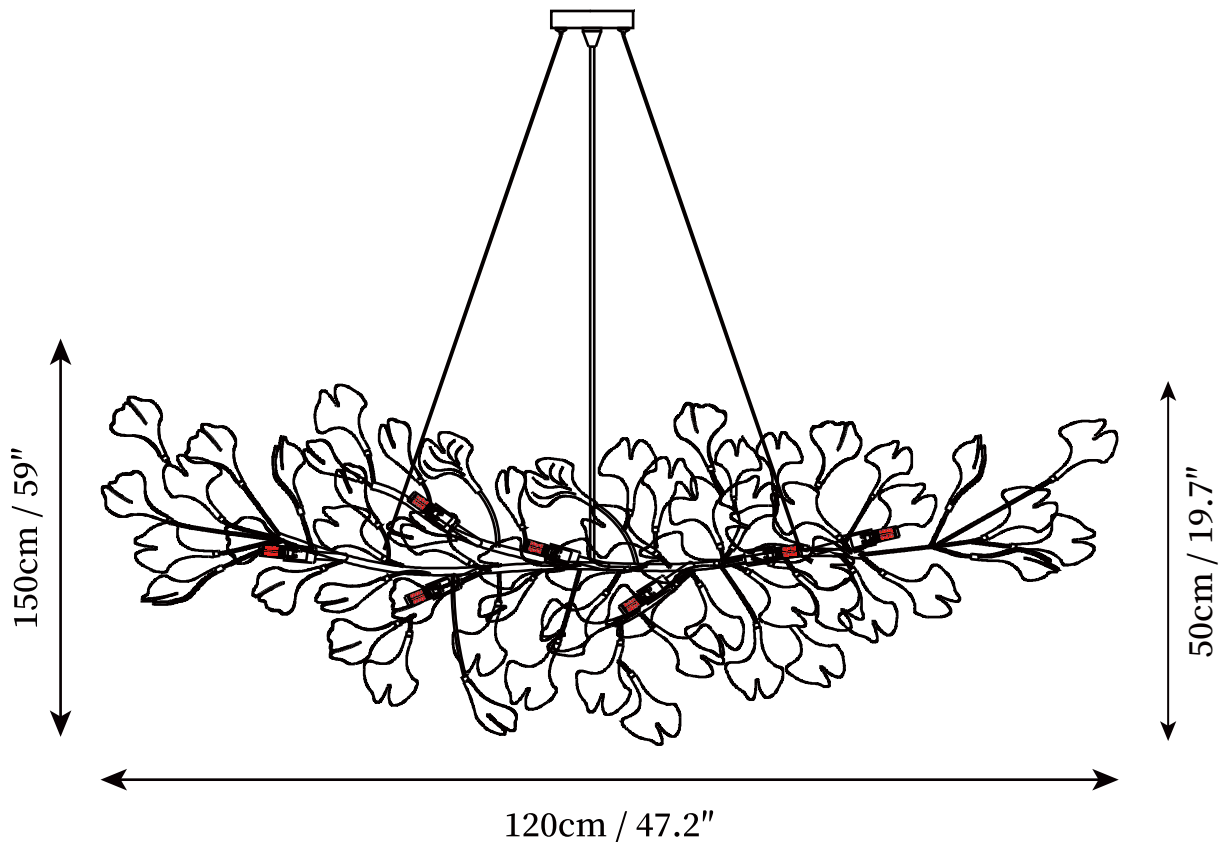

SPECIFICATION SHEET

SPECIFICATION DETAILS

*For custom options, consult factory for details

Fixture Dimensions	D 39.3" x H 17.7"
Light source	G9*8 (bulb not included).
Wattage	~5W incandescent bulb or LED equivalent.
Voltage	AC 110-240V
Mounting	Hardwired.
Dimming	Compatible with dimmable bulbs (bulb not included)
Control method	Compatible with common wall switches (not included)
Finishes	Gold.
Shade Details	White.
Material	Metal, Iron, Ceramics.
Wire Length	The standard length of the cord is 59" (150 cm), the length is adjustable.

SPECIFICATION SHEET

SPECIFICATION DETAILS

*For custom options, consult factory for details

Fixture Dimensions	D 47.2" x H 19.7"
Light source	G9*10 (bulb not included).
Wattage	~5W incandescent bulb or LED equivalent.
Voltage	AC 110-240V
Mounting	Hardwired.
Dimming	Compatible with dimmable bulbs (bulb not included)
Control method	Compatible with common wall switches(not included)
Finishes	Gold.
Shade Details	White.
Material	Metal, Iron, Ceramics.
Wire Length	The standard length of the cord is 59" (150 cm), the length is adjustable.

SPECIFICATION SHEET

SPECIFICATION DETAILS

*For custom options, consult factory for details

Fixture Dimensions	D 47.2" x H 19.7"
Light source	G9*12 (bulb not included).
Wattage	~5W incandescent bulb or LED equivalent.
Voltage	AC 110-240V
Mounting	Hardwired.
Dimming	Compatible with dimmable bulbs (bulb not included)
Control method	Compatible with common wall switches (not included)
Finishes	Gold.
Shade Details	White.
Material	Metal, Iron, Ceramics.
Wire Length	The standard length of the cord is 59" (150 cm), the length is adjustable.