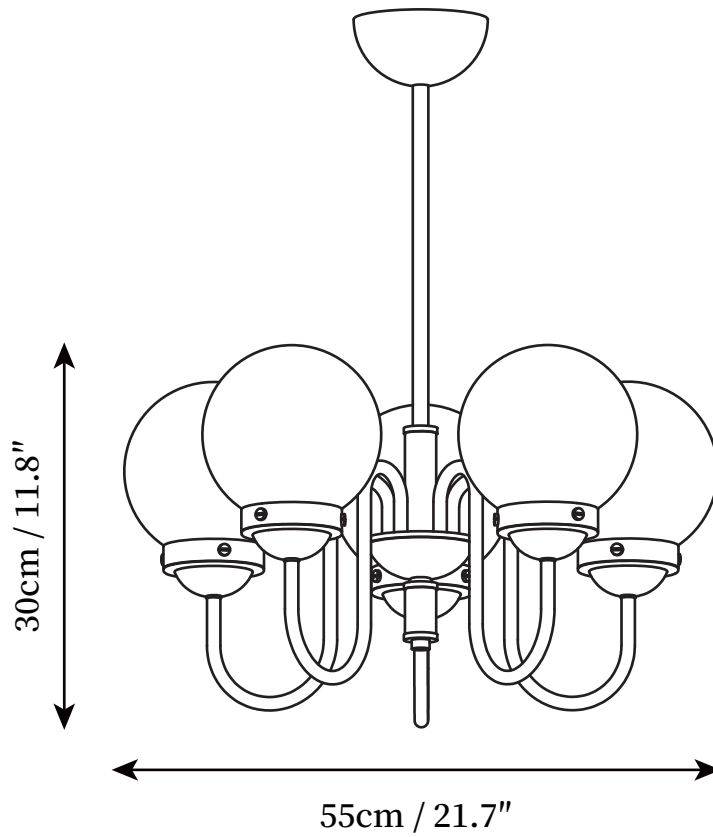

SPECIFICATION SHEET

SPECIFICATION DETAILS

*For custom options, consult factory for details

Fixture Dimensions	D 17.7" x H 11.8"
Light source	E27
Wattage	Max 40W
Voltage	AC 110-240V
Color Temperature	Based on the purchase of light bulbs
CRI(Ra)	80CRI
Mounting	Ceiling
Driver Required	NO
Optional Color Temps	Buy bulbs as needed
LED Rated Life	Based on bulb life (we do not supply bulbs)
Dimming	Dimming is not supported
Finishes	Chrome
Glass Details	White
Material	Metal, Iron, Glass
Rod Length	Suspension rod length 50cm
Rod Type	Chrome / Rod

SPECIFICATION SHEET

SPECIFICATION DETAILS

*For custom options, consult factory for details

Fixture Dimensions	D 21.7" x H 11.8"
Light source	E27
Wattage	Max 40W
Voltage	AC 110-240V
Color Temperature	Based on the purchase of light bulbs
CRI(Ra)	80CRI
Mounting	Ceiling
Driver Required	NO
Optional Color Temps	Buy bulbs as needed
LED Rated Life	Based on bulb life (we do not supply bulbs)
Dimming	Dimming is not supported
Finishes	Chrome
Glass Details	White
Material	Metal, Iron, Glass
Rod Length	Suspension rod length 50cm
Rod Type	Chrome / Rod

SPECIFICATION SHEET

SPECIFICATION DETAILS

*For custom options, consult factory for details

Fixture Dimensions	D 29.5" x H 13"
Light source	E27
Wattage	Max 40W
Voltage	AC 110-240V
Color Temperature	Based on the purchase of light bulbs
CRI(Ra)	80CRI
Mounting	Ceiling
Driver Required	NO
Optional Color Temps	Buy bulbs as needed
LED Rated Life	Based on bulb life (we do not supply bulbs)
Dimming	Dimming is not supported
Finishes	Chrome
Glass Details	White
Material	Metal, Iron, Glass
Rod Length	Suspension rod length 50cm
Rod Type	Chrome / Rod