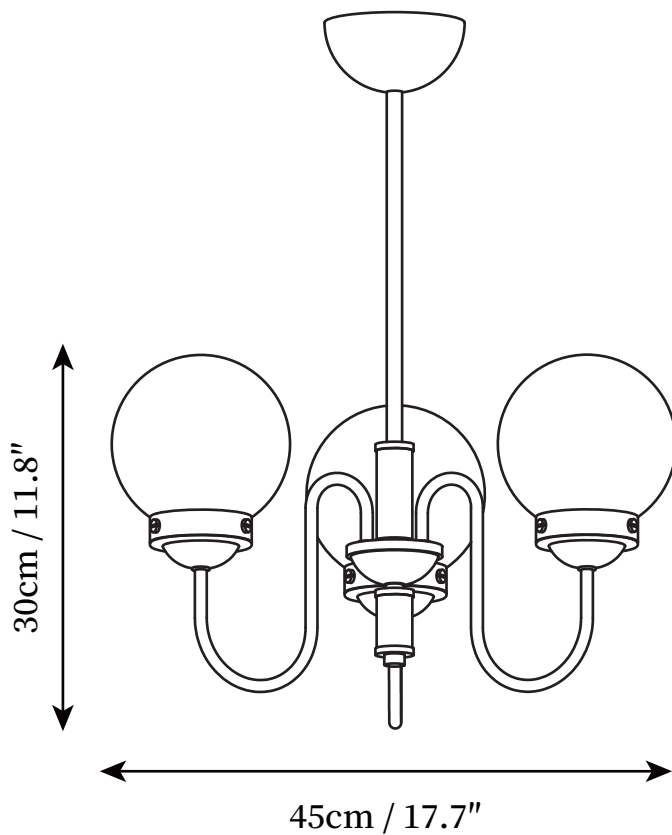

SPECIFICATION SHEET

SPECIFICATION DETAILS

*For custom options, consult factory for details

Fixture Dimensions	D 17.7" x H 11.8"
Light source	E27
Wattage	Max 40W
Voltage	AC 110-240V
Color Temperature	Based on the purchase of light bulbs
CRI(Ra)	80CRI
Mounting	Ceiling
Driver Required	NO
Optional Color Temps	Buy bulbs as needed
LED Rated Life	Based on bulb life (we do not supply bulbs)
Dimming	Dimming is not supported
Finishes	Chrome
Glass Details	White
Material	Metal, Iron, Glass
Rod Length	Suspension rod length 50cm
Rod Type	Chrome / Rod

SPECIFICATION SHEET

SPECIFICATION DETAILS

*For custom options, consult factory for details

Fixture Dimensions	D 21.7" x H 11.8"
Light source	E27
Wattage	Max 40W
Voltage	AC 110-240V
Color Temperature	Based on the purchase of light bulbs
CRI(Ra)	80CRI
Mounting	Ceiling
Driver Required	NO
Optional Color Temps	Buy bulbs as needed
LED Rated Life	Based on bulb life (we do not supply bulbs)
Dimming	Dimming is not supported
Finishes	Chrome
Glass Details	White
Material	Metal, Iron, Glass
Rod Length	Suspension rod length 50cm
Rod Type	Chrome / Rod

SPECIFICATION SHEET

SPECIFICATION DETAILS

*For custom options, consult factory for details

Fixture Dimensions	D 29.5" x H 13"
Light source	E27
Wattage	Max 40W
Voltage	AC 110-240V
Color Temperature	Based on the purchase of light bulbs
CRI(Ra)	80CRI
Mounting	Ceiling
Driver Required	NO
Optional Color Temps	Buy bulbs as needed
LED Rated Life	Based on bulb life (we do not supply bulbs)
Dimming	Dimming is not supported
Finishes	Chrome
Glass Details	White
Material	Metal, Iron, Glass
Rod Length	Suspension rod length 50cm
Rod Type	Chrome / Rod