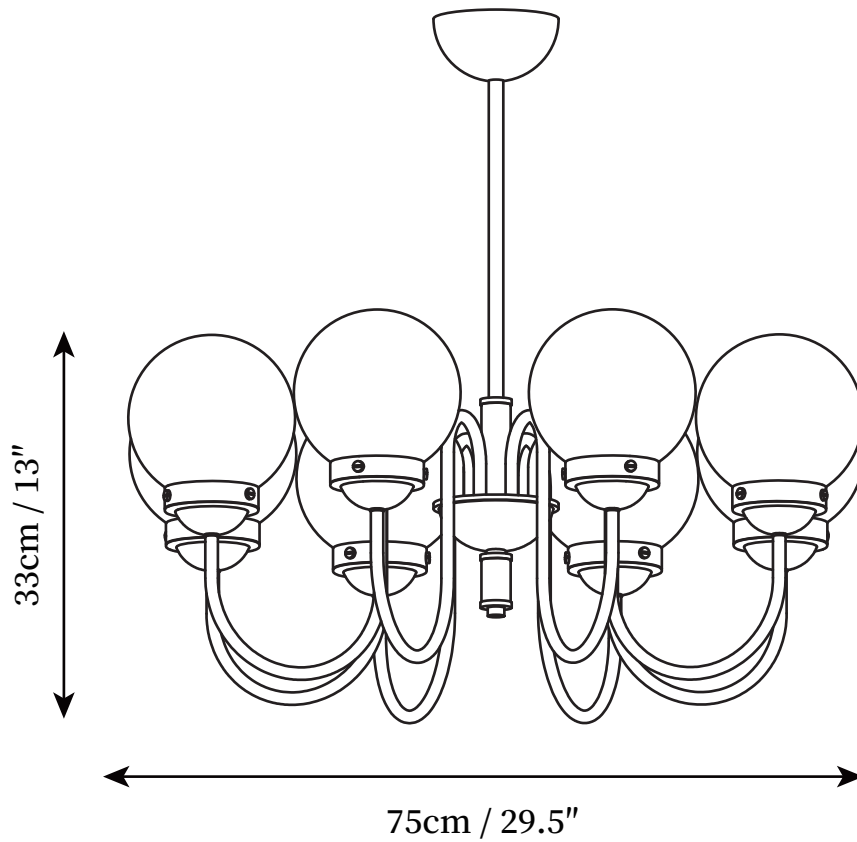

SPECIFICATION SHEET

SPECIFICATION DETAILS

*For custom options, consult factory for details

Fixture Dimensions	D 17.7" x H 11.8"
Light source	E27
Wattage	Max 40W
Voltage	AC 110-240V
Color Temperature	Based on the purchase of light bulbs
CRI(Ra)	80CRI
Mounting	Ceiling
Driver Required	NO
Optional Color Temps	Buy bulbs as needed
LED Rated Life	Based on bulb life (we do not supply bulbs)
Dimming	Dimming is not supported
Finishes	Chrome
Glass Details	White
Material	Metal, Iron, Glass
Rod Length	Suspension rod length 50cm
Rod Type	Chrome / Rod

SPECIFICATION SHEET

SPECIFICATION DETAILS

*For custom options, consult factory for details

Fixture Dimensions	D 21.7" x H 11.8"
Light source	E27
Wattage	Max 40W
Voltage	AC 110-240V
Color Temperature	Based on the purchase of light bulbs
CRI(Ra)	80CRI
Mounting	Ceiling
Driver Required	NO
Optional Color Temps	Buy bulbs as needed
LED Rated Life	Based on bulb life (we do not supply bulbs)
Dimming	Dimming is not supported
Finishes	Chrome
Glass Details	White
Material	Metal, Iron, Glass
Rod Length	Suspension rod length 50cm
Rod Type	Chrome / Rod

SPECIFICATION SHEET

SPECIFICATION DETAILS

*For custom options, consult factory for details

Fixture Dimensions	D 29.5" x H 13"
Light source	E27
Wattage	Max 40W
Voltage	AC 110-240V
Color Temperature	Based on the purchase of light bulbs
CRI(Ra)	80CRI
Mounting	Ceiling
Driver Required	NO
Optional Color Temps	Buy bulbs as needed
LED Rated Life	Based on bulb life (we do not supply bulbs)
Dimming	Dimming is not supported
Finishes	Chrome
Glass Details	White
Material	Metal, Iron, Glass
Rod Length	Suspension rod length 50cm
Rod Type	Chrome / Rod