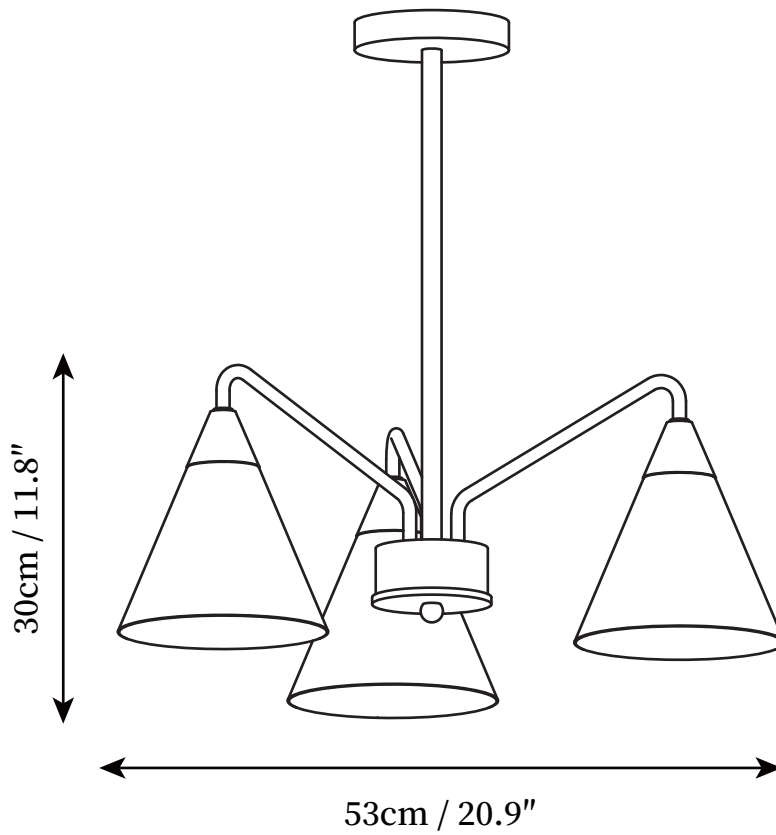

SPECIFICATION SHEET

SPECIFICATION DETAILS

*For custom options, consult factory for details

Fixture Dimensions	D 20.9" x H 11.8"
Light source	E27
Wattage	Max 40W
Voltage	AC 110-240V
Color Temperature	Based on the purchase of light bulbs
CRI(Ra)	80CRI
Mounting	Ceiling
Driver Required	NO
Optional Color Temps	Buy bulbs as needed
LED Rated Life	Based on bulb life (we do not supply bulbs)
Dimming	Dimming is not supported
Finishes	Sand Nickel Color
Shade Details	White
Material	Metal, Iron
Rod Length	Suspension rod length 50cm
Rod Type	Chrome / Rod

SPECIFICATION SHEET

SPECIFICATION DETAILS

*For custom options, consult factory for details

Fixture Dimensions	D 25.2" x H 11.8"
Light source	E27
Wattage	Max 40W
Voltage	AC 110-240V
Color Temperature	Based on the purchase of light bulbs
CRI(Ra)	80CRI
Mounting	Ceiling
Driver Required	NO
Optional Color Temps	Buy bulbs as needed
LED Rated Life	Based on bulb life (we do not supply bulbs)
Dimming	Dimming is not supported
Finishes	Sand Nickel Color
Shade Details	White
Material	Metal, Iron
Rod Length	Suspension rod length 50cm
Rod Type	Chrome / Rod