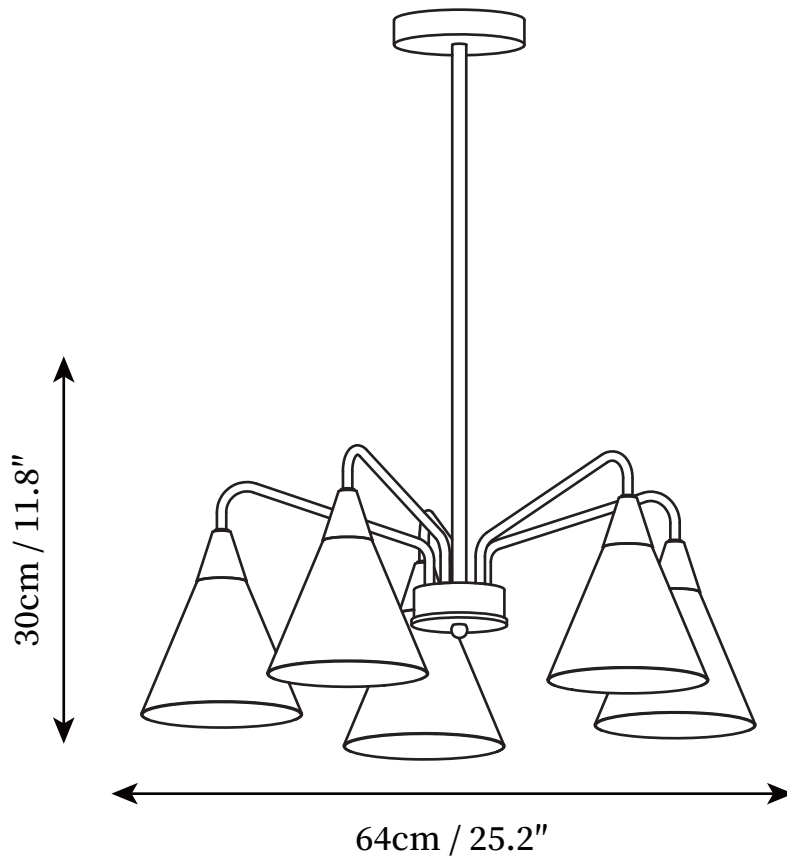

SPECIFICATION SHEET

SPECIFICATION DETAILS

*For custom options, consult factory for details

Fixture Dimensions	D 20.9" x H 11.8"
Light source	E27
Wattage	Max 40W
Voltage	AC 110-240V
Color Temperature	Based on the purchase of light bulbs
CRI(Ra)	80CRI
Mounting	Ceiling
Driver Required	NO
Optional Color Temps	Buy bulbs as needed
LED Rated Life	Based on bulb life (we do not supply bulbs)
Dimming	Dimming is not supported
Finishes	Sand Nickel Color
Shade Details	White
Material	Metal, Iron
Rod Length	Suspension rod length 50cm
Rod Type	Chrome / Rod

SPECIFICATION SHEET

SPECIFICATION DETAILS

*For custom options, consult factory for details

Fixture Dimensions	D 25.2" x H 11.8"
Light source	E27
Wattage	Max 40W
Voltage	AC 110-240V
Color Temperature	Based on the purchase of light bulbs
CRI(Ra)	80CRI
Mounting	Ceiling
Driver Required	NO
Optional Color Temps	Buy bulbs as needed
LED Rated Life	Based on bulb life (we do not supply bulbs)
Dimming	Dimming is not supported
Finishes	Sand Nickel Color
Shade Details	White
Material	Metal, Iron
Rod Length	Suspension rod length 50cm
Rod Type	Chrome / Rod