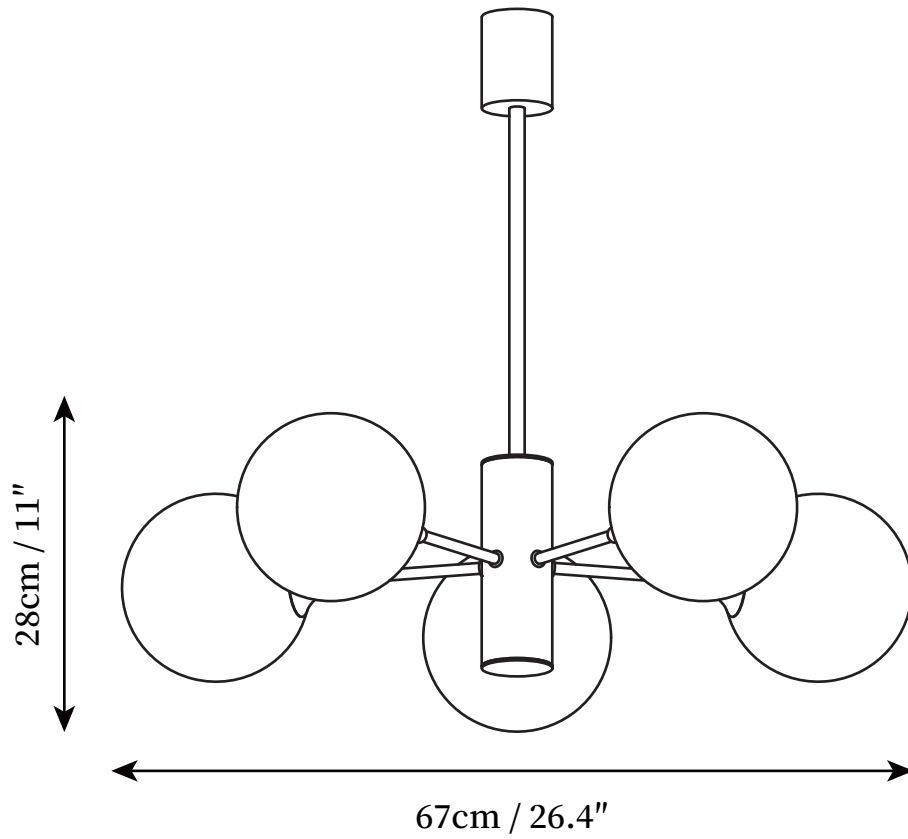

SPECIFICATION SHEET

SPECIFICATION DETAILS

*For custom options, consult factory for details

Fixture Dimensions	D 22.4" x H 11"
Light source	G9
Wattage	5W
Voltage	AC 110-240V
Color Temperature	Based on the purchase of light bulbs
CRI(Ra)	80CRI
Mounting	Ceiling
Driver Required	NO
Optional Color Temps	Buy bulbs as needed
LED Rated Life	Based on bulb life (we do not supply bulbs)
Dimming	Dimming is not supported
Finishes	Chrome
Glass Details	White
Material	Metal, Iron, Glass
Rod Length	Suspension rod length 50cm
Rod Type	Chrome / Rod

SPECIFICATION SHEET

SPECIFICATION DETAILS

*For custom options, consult factory for details

Fixture Dimensions	D 26.4" x H 11"
Light source	G9
Wattage	5W
Voltage	AC 110-240V
Color Temperature	Based on the purchase of light bulbs
CRI(Ra)	80CRI
Mounting	Ceiling
Driver Required	NO
Optional Color Temps	Buy bulbs as needed
LED Rated Life	Based on bulb life (we do not supply bulbs)
Dimming	Dimming is not supported
Finishes	Chrome
Glass Details	White
Material	Metal, Iron, Glass
Rod Length	Suspension rod length 50cm
Rod Type	Chrome / Rod

SPECIFICATION SHEET

SPECIFICATION DETAILS

*For custom options, consult factory for details

Fixture Dimensions	D 30.3" x H 11"
Light source	G9
Wattage	5W
Voltage	AC 110-240V
Color Temperature	Based on the purchase of light bulbs
CRI(Ra)	80CRI
Mounting	Ceiling
Driver Required	NO
Optional Color Temps	Buy bulbs as needed
LED Rated Life	Based on bulb life (we do not supply bulbs)
Dimming	Dimming is not supported
Finishes	Chrome
Glass Details	White
Material	Metal, Iron, Glass
Rod Length	Suspension rod length 50cm
Rod Type	Chrome / Rod