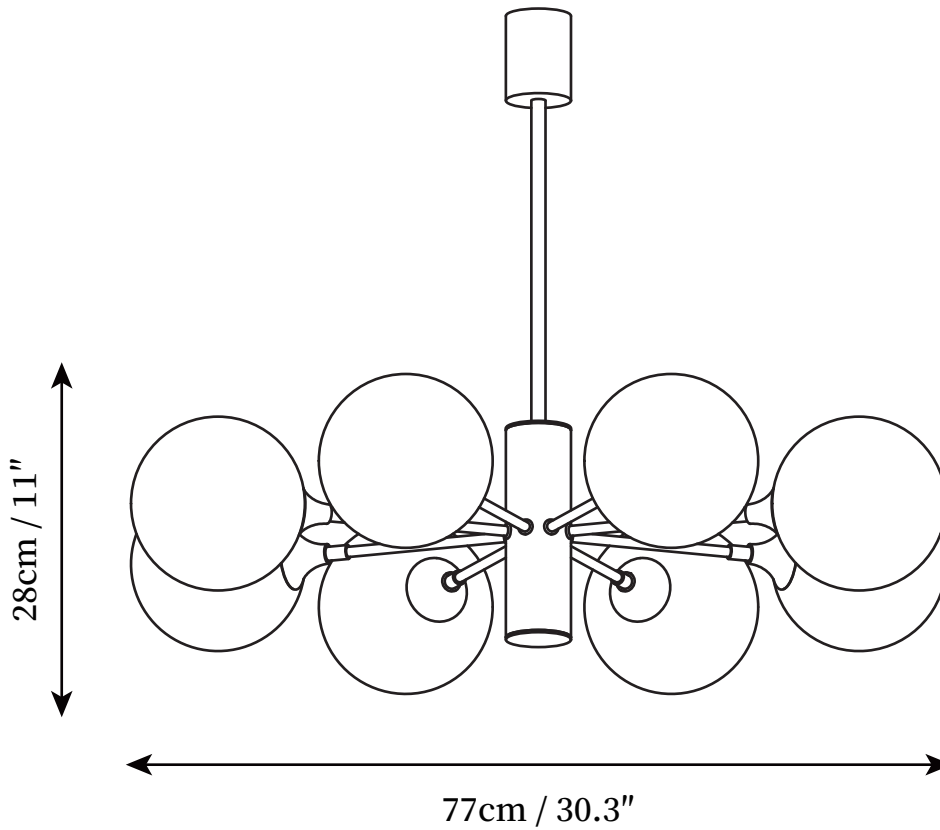

SPECIFICATION SHEET

SPECIFICATION DETAILS

*For custom options, consult factory for details

Fixture Dimensions	D 22.4" x H 11"
Light source	G9
Wattage	5W
Voltage	AC 110-240V
Color Temperature	Based on the purchase of light bulbs
CRI(Ra)	80CRI
Mounting	Ceiling
Driver Required	NO
Optional Color Temps	Buy bulbs as needed
LED Rated Life	Based on bulb life (we do not supply bulbs)
Dimming	Dimming is not supported
Finishes	Chrome
Glass Details	White
Material	Metal, Iron, Glass
Rod Length	Suspension rod length 50cm
Rod Type	Chrome / Rod

SPECIFICATION SHEET

SPECIFICATION DETAILS

*For custom options, consult factory for details

Fixture Dimensions	D 26.4" x H 11"
Light source	G9
Wattage	5W
Voltage	AC 110-240V
Color Temperature	Based on the purchase of light bulbs
CRI(Ra)	80CRI
Mounting	Ceiling
Driver Required	NO
Optional Color Temps	Buy bulbs as needed
LED Rated Life	Based on bulb life (we do not supply bulbs)
Dimming	Dimming is not supported
Finishes	Chrome
Glass Details	White
Material	Metal, Iron, Glass
Rod Length	Suspension rod length 50cm
Rod Type	Chrome / Rod

SPECIFICATION SHEET

SPECIFICATION DETAILS

*For custom options, consult factory for details

Fixture Dimensions	D 30.3" x H 11"
Light source	G9
Wattage	5W
Voltage	AC 110-240V
Color Temperature	Based on the purchase of light bulbs
CRI(Ra)	80CRI
Mounting	Ceiling
Driver Required	NO
Optional Color Temps	Buy bulbs as needed
LED Rated Life	Based on bulb life (we do not supply bulbs)
Dimming	Dimming is not supported
Finishes	Chrome
Glass Details	White
Material	Metal, Iron, Glass
Rod Length	Suspension rod length 50cm
Rod Type	Chrome / Rod