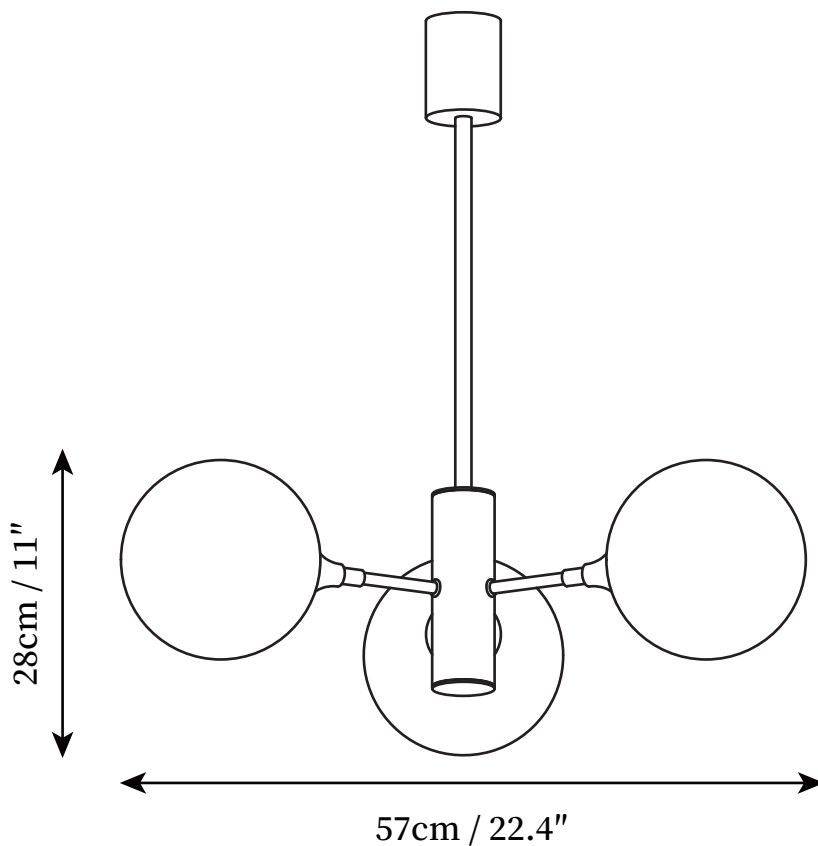

SPECIFICATION SHEET

SPECIFICATION DETAILS

*For custom options, consult factory for details

Fixture Dimensions	D 22.4" x H 11"
Light source	G9
Wattage	5W
Voltage	AC 110-240V
Color Temperature	Based on the purchase of light bulbs
CRI(Ra)	80CRI
Mounting	Ceiling
Driver Required	NO
Optional Color Temps	Buy bulbs as needed
LED Rated Life	Based on bulb life (we do not supply bulbs)
Dimming	Dimming is not supported
Finishes	Chrome
Glass Details	White
Material	Metal, Iron, Glass
Rod Length	Suspension rod length 50cm
Rod Type	Chrome / Rod

SPECIFICATION SHEET

SPECIFICATION DETAILS

*For custom options, consult factory for details

Fixture Dimensions	D 26.4" x H 11"
Light source	G9
Wattage	5W
Voltage	AC 110-240V
Color Temperature	Based on the purchase of light bulbs
CRI(Ra)	80CRI
Mounting	Ceiling
Driver Required	NO
Optional Color Temps	Buy bulbs as needed
LED Rated Life	Based on bulb life (we do not supply bulbs)
Dimming	Dimming is not supported
Finishes	Chrome
Glass Details	White
Material	Metal, Iron, Glass
Rod Length	Suspension rod length 50cm
Rod Type	Chrome / Rod

SPECIFICATION SHEET

SPECIFICATION DETAILS

*For custom options, consult factory for details

Fixture Dimensions	D 30.3" x H 11"
Light source	G9
Wattage	5W
Voltage	AC 110-240V
Color Temperature	Based on the purchase of light bulbs
CRI(Ra)	80CRI
Mounting	Ceiling
Driver Required	NO
Optional Color Temps	Buy bulbs as needed
LED Rated Life	Based on bulb life (we do not supply bulbs)
Dimming	Dimming is not supported
Finishes	Chrome
Glass Details	White
Material	Metal, Iron, Glass
Rod Length	Suspension rod length 50cm
Rod Type	Chrome / Rod