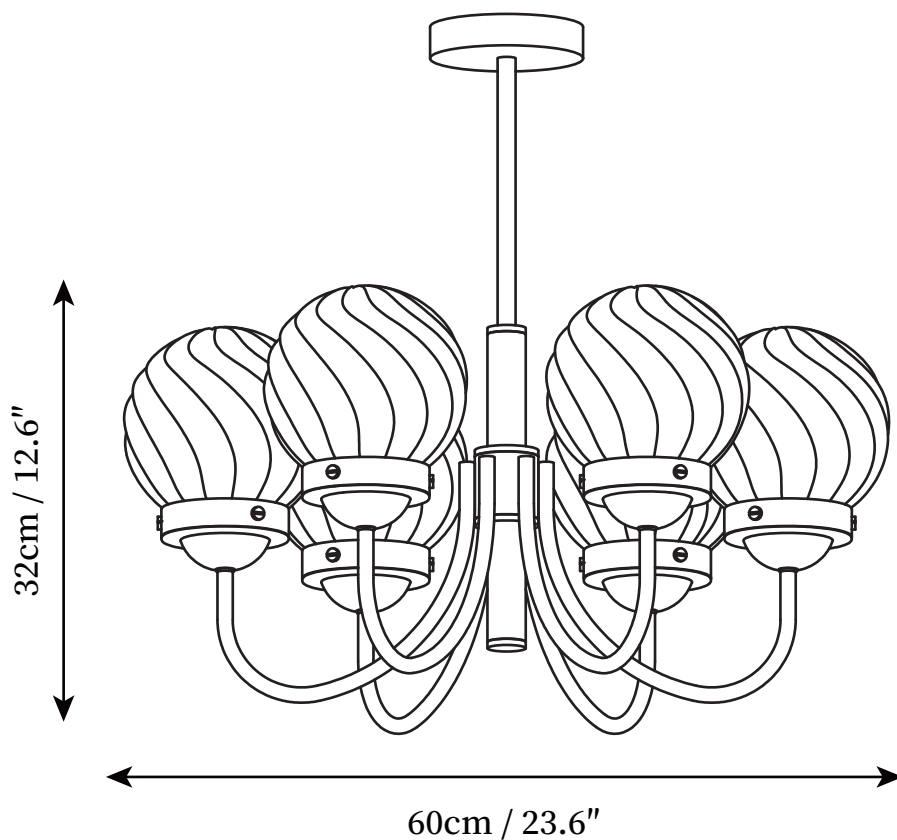

SPECIFICATION SHEET

SPECIFICATION DETAILS

*For custom options, consult factory for details

Fixture Dimensions	D 23.6" x H 12.6"
Light source	E27
Wattage	Max 40W
Voltage	AC 110-240V
Color Temperature	Based on the purchase of light bulbs
CRI(Ra)	80CRI
Mounting	Ceiling
Driver Required	NO
Optional Color Temps	Buy bulbs as needed
LED Rated Life	Based on bulb life (we do not supply bulbs)
Dimming	Dimming is not supported
Finishes	Chrome
Glass Details	Clear
Material	Metal, Iron, Glass
Rod Length	Suspension rod length 50cm
Rod Type	Chrome / Rod

SPECIFICATION SHEET

SPECIFICATION DETAILS

*For custom options, consult factory for details

Fixture Dimensions	D 31.5" x H 12.6"
Light source	E27
Wattage	Max 40W
Voltage	AC 110-240V
Color Temperature	Based on the purchase of light bulbs
CRI(Ra)	80CRI
Mounting	Ceiling
Driver Required	NO
Optional Color Temps	Buy bulbs as needed
LED Rated Life	Based on bulb life (we do not supply bulbs)
Dimming	Dimming is not supported
Finishes	Chrome
Glass Details	Clear
Material	Metal, Iron, Glass
Rod Length	Suspension rod length 50cm
Rod Type	Chrome / Rod