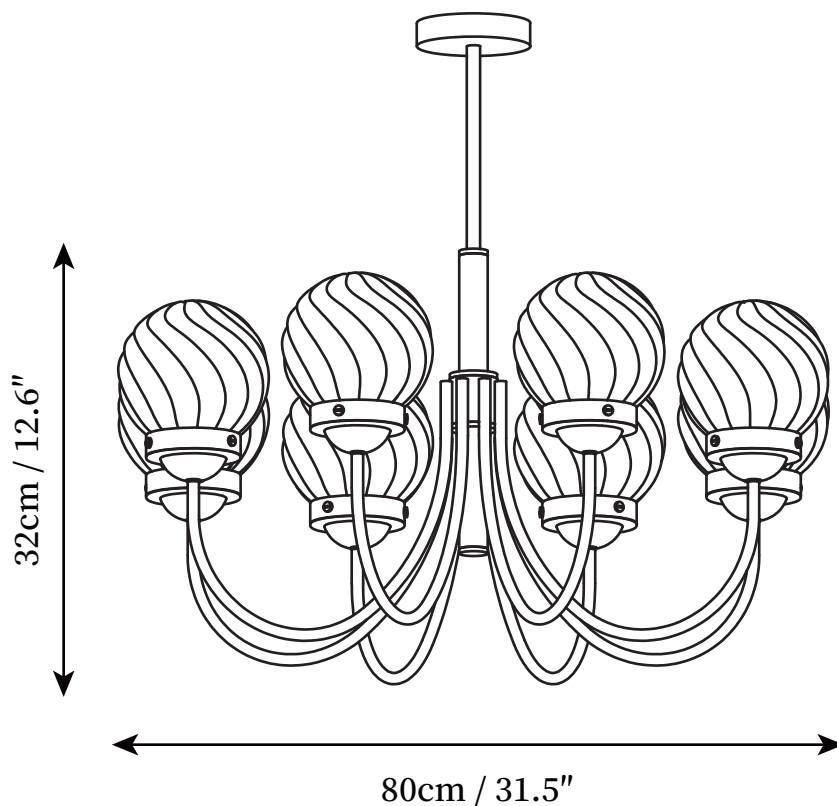

SPECIFICATION SHEET

SPECIFICATION DETAILS

*For custom options, consult factory for details

Fixture Dimensions	D 23.6" x H 12.6"
Light source	E27
Wattage	Max 40W
Voltage	AC 110-240V
Color Temperature	Based on the purchase of light bulbs
CRI(Ra)	80CRI
Mounting	Ceiling
Driver Required	NO
Optional Color Temps	Buy bulbs as needed
LED Rated Life	Based on bulb life (we do not supply bulbs)
Dimming	Dimming is not supported
Finishes	Chrome
Glass Details	Clear
Material	Metal, Iron, Glass
Rod Length	Suspension rod length 50cm
Rod Type	Chrome / Rod

SPECIFICATION SHEET

SPECIFICATION DETAILS

*For custom options, consult factory for details

Fixture Dimensions	D 31.5" x H 12.6"
Light source	E27
Wattage	Max 40W
Voltage	AC 110-240V
Color Temperature	Based on the purchase of light bulbs
CRI(Ra)	80CRI
Mounting	Ceiling
Driver Required	NO
Optional Color Temps	Buy bulbs as needed
LED Rated Life	Based on bulb life (we do not supply bulbs)
Dimming	Dimming is not supported
Finishes	Chrome
Glass Details	Clear
Material	Metal, Iron, Glass
Rod Length	Suspension rod length 50cm
Rod Type	Chrome / Rod