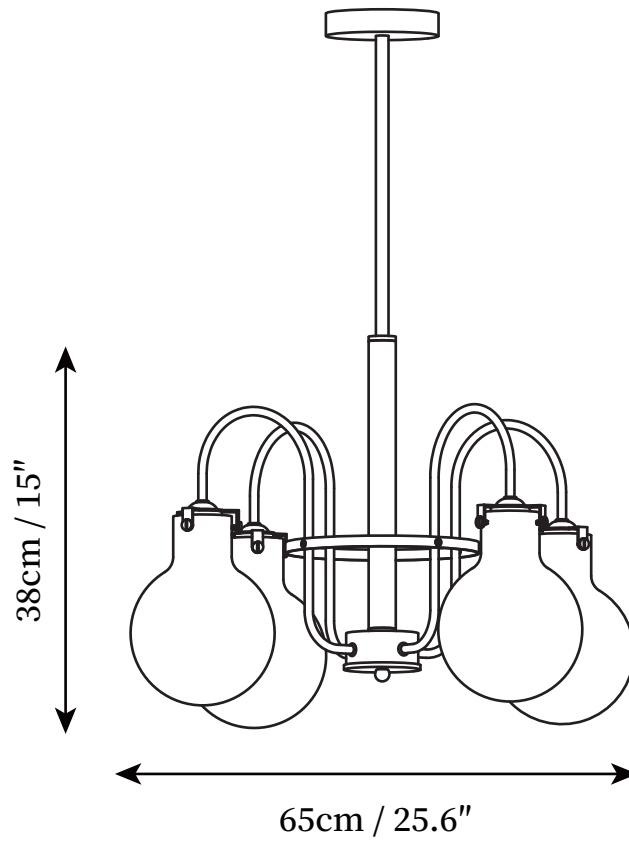

SPECIFICATION SHEET

SPECIFICATION DETAILS

*For custom options, consult factory for details

Fixture Dimensions	D 25.6" x H 15"
Light source	E27
Wattage	Max 40W
Voltage	AC 110-240V
Color Temperature	Based on the purchase of light bulbs
CRI(Ra)	80CRI
Mounting	Ceiling
Driver Required	NO
Optional Color Temps	Buy bulbs as needed
LED Rated Life	Based on bulb life (we do not supply bulbs)
Dimming	Dimming is not supported
Finishes	Chrome
Glass Details	Clear
Material	Metal, Iron, Glass
Rod Length	Suspension rod length 50cm
Rod Type	Chrome / Rod

SPECIFICATION SHEET

SPECIFICATION DETAILS

*For custom options, consult factory for details

Fixture Dimensions	D 29.5" x H 15.7"
Light source	E27
Wattage	Max 40W
Voltage	AC 110-240V
Color Temperature	Based on the purchase of light bulbs
CRI(Ra)	80CRI
Mounting	Ceiling
Driver Required	NO
Optional Color Temps	Buy bulbs as needed
LED Rated Life	Based on bulb life (we do not supply bulbs)
Dimming	Dimming is not supported
Finishes	Chrome
Glass Details	Clear
Material	Metal, Iron, Glass
Rod Length	Suspension rod length 50cm
Rod Type	Chrome / Rod