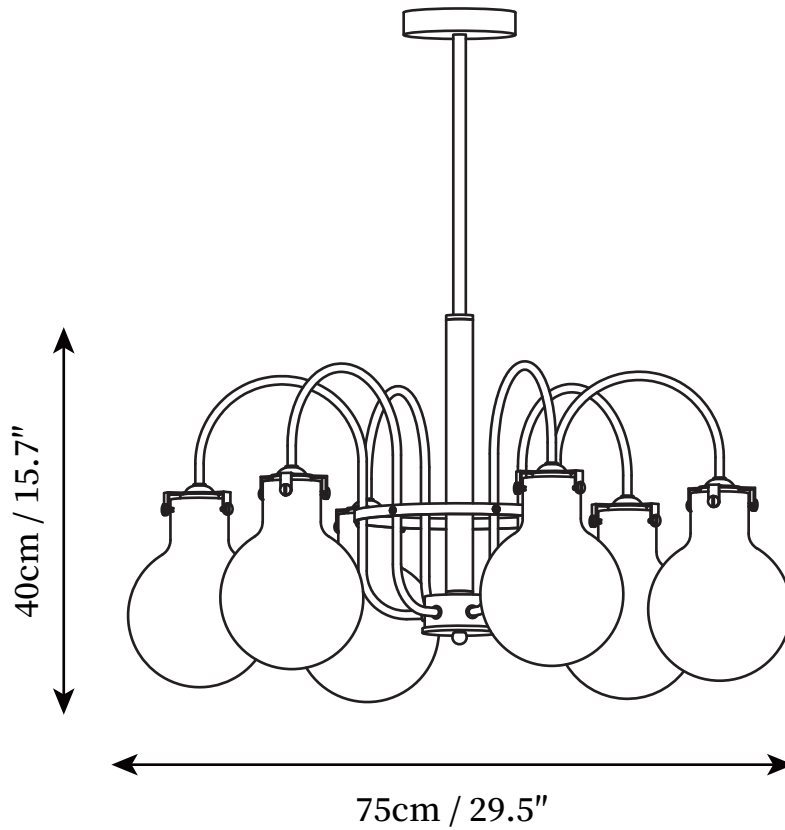

SPECIFICATION SHEET

SPECIFICATION DETAILS

*For custom options, consult factory for details

Fixture Dimensions	D 25.6" x H 15"
Light source	E27
Wattage	Max 40W
Voltage	AC 110-240V
Color Temperature	Based on the purchase of light bulbs
CRI(Ra)	80CRI
Mounting	Ceiling
Driver Required	NO
Optional Color Temps	Buy bulbs as needed
LED Rated Life	Based on bulb life (we do not supply bulbs)
Dimming	Dimming is not supported
Finishes	Chrome
Glass Details	Clear
Material	Metal, Iron, Glass
Rod Length	Suspension rod length 50cm
Rod Type	Chrome / Rod

SPECIFICATION SHEET

SPECIFICATION DETAILS

*For custom options, consult factory for details

Fixture Dimensions	D 29.5" x H 15.7"
Light source	E27
Wattage	Max 40W
Voltage	AC 110-240V
Color Temperature	Based on the purchase of light bulbs
CRI(Ra)	80CRI
Mounting	Ceiling
Driver Required	NO
Optional Color Temps	Buy bulbs as needed
LED Rated Life	Based on bulb life (we do not supply bulbs)
Dimming	Dimming is not supported
Finishes	Chrome
Glass Details	Clear
Material	Metal, Iron, Glass
Rod Length	Suspension rod length 50cm
Rod Type	Chrome / Rod