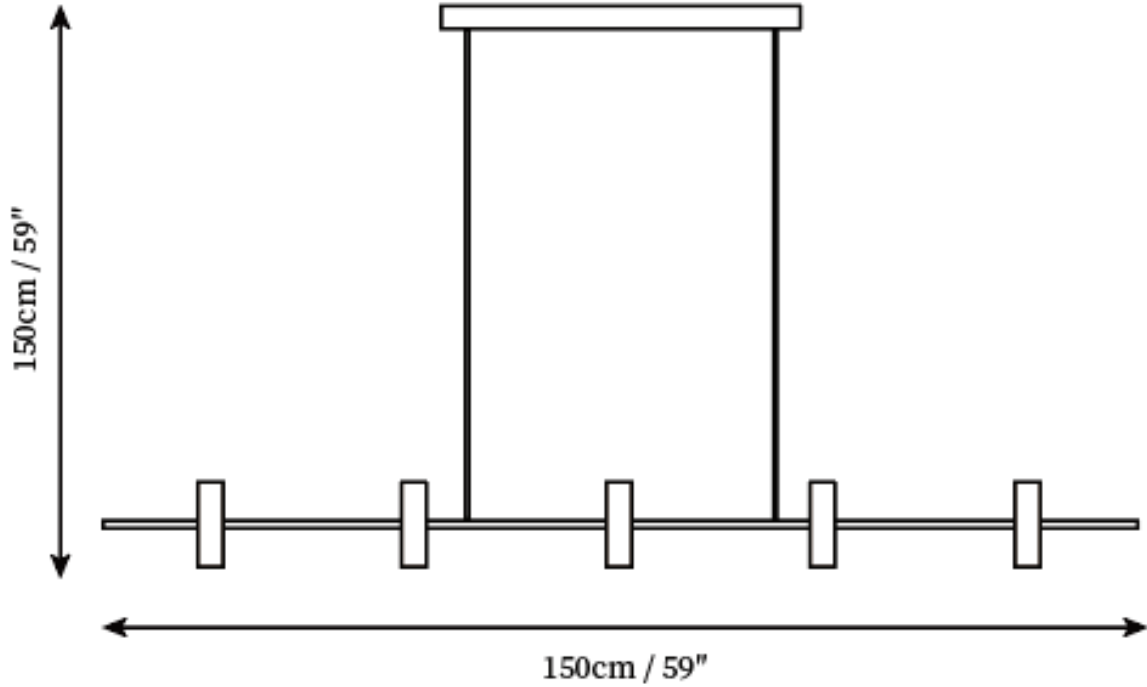

SPECIFICATION SHEET

SPECIFICATION DETAILS

*For custom options, consult factory for details

Fixture Dimensions	L 35.4" x H 59"
Light source	Integrated LED
Wattage	~ 18W
Voltage	AC 110-240V
Dimming	Not supported
CRI(Ra)	90+ CRI
Mounting	Hardwired.
LED Rated Life	30000 hours
Color Temperature	Warm Light (3000K), Neutral Light (4000K), Cool Light (6000K)
Control method	Compatible with common wall switches (not included)
Finishes	Black
Shadow Details	Black
Material	Metal, Black Travertine
Wire Length	The standard length of the cord is 59" (150 cm), the length is adjustable.

SPECIFICATION SHEET

SPECIFICATION DETAILS

*For custom options, consult factory for details

Fixture Dimensions	L 47.2" x H 59"
Light source	Integrated LED
Wattage	~ 18W
Voltage	AC 110-240V
Dimming	Not supported
CRI(Ra)	90+ CRI
Mounting	Hardwired.
LED Rated Life	30000 hours
Color Temperature	Warm Light (3000K), Neutral Light (4000K), Cool Light (6000K)
Control method	Compatible with common wall switches (not included)
Finishes	Black
Shadow Details	Black
Material	Metal, Black Travertine
Wire Length	The standard length of the cord is 59" (150 cm), the length is adjustable.

SPECIFICATION SHEET

SPECIFICATION DETAILS

*For custom options, consult factory for details

Fixture Dimensions	L 59" x H 59"
Light source	Integrated LED
Wattage	~ 18W
Voltage	AC 110-240V
Dimming	Not supported
CRI(Ra)	90+ CRI
Mounting	Hardwired.
LED Rated Life	30000 hours
Color Temperature	Warm Light (3000K), Neutral Light (4000K), Cool Light (6000K)
Control method	Compatible with common wall switches(not included)
Finishes	Black
Shadow Details	Black
Material	Metal, Black Travertine
Wire Length	The standard length of the cord is 59" (150 cm), the length is adjustable.