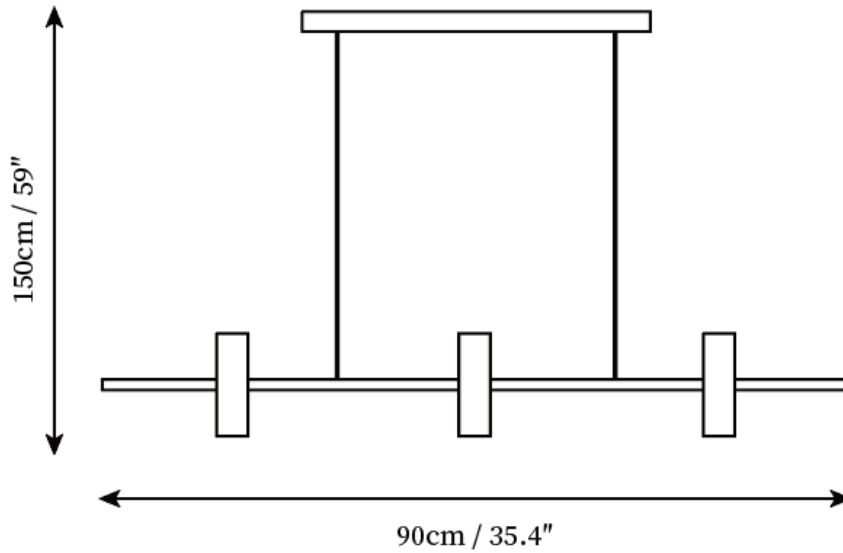

SPECIFICATION SHEET

SPECIFICATION DETAILS

*For custom options, consult factory for details

Fixture Dimensions	L 35.4" x H 59"
Light source	Integrated LED
Wattage	~ 18W
Voltage	AC 110-240V
Dimming	Not supported
CRI(Ra)	90+ CRI
Mounting	Hardwired.
LED Rated Life	30000 hours
Color Temperature	Warm Light (3000K), Neutral Light (4000K), Cool Light (6000K)
Control method	Compatible with common wall switches (not included)
Finishes	Black
Shadow Details	Black
Material	Metal, Black Travertine
Wire Length	The standard length of the cord is 59" (150 cm), the length is adjustable.

SPECIFICATION SHEET

SPECIFICATION DETAILS

*For custom options, consult factory for details

Fixture Dimensions	L 47.2" x H 59"
Light source	Integrated LED
Wattage	~ 18W
Voltage	AC 110-240V
Dimming	Not supported
CRI(Ra)	90+ CRI
Mounting	Hardwired.
LED Rated Life	30000 hours
Color Temperature	Warm Light (3000K), Neutral Light (4000K), Cool Light (6000K)
Control method	Compatible with common wall switches (not included)
Finishes	Black
Shadow Details	Black
Material	Metal, Black Travertine
Wire Length	The standard length of the cord is 59" (150 cm), the length is adjustable.

SPECIFICATION SHEET

SPECIFICATION DETAILS

*For custom options, consult factory for details

Fixture Dimensions	L 59" x H 59"
Light source	Integrated LED
Wattage	~ 18W
Voltage	AC 110-240V
Dimming	Not supported
CRI(Ra)	90+ CRI
Mounting	Hardwired.
LED Rated Life	30000 hours
Color Temperature	Warm Light (3000K), Neutral Light (4000K), Cool Light (6000K)
Control method	Compatible with common wall switches(not included)
Finishes	Black
Shadow Details	Black
Material	Metal, Black Travertine
Wire Length	The standard length of the cord is 59" (150 cm), the length is adjustable.