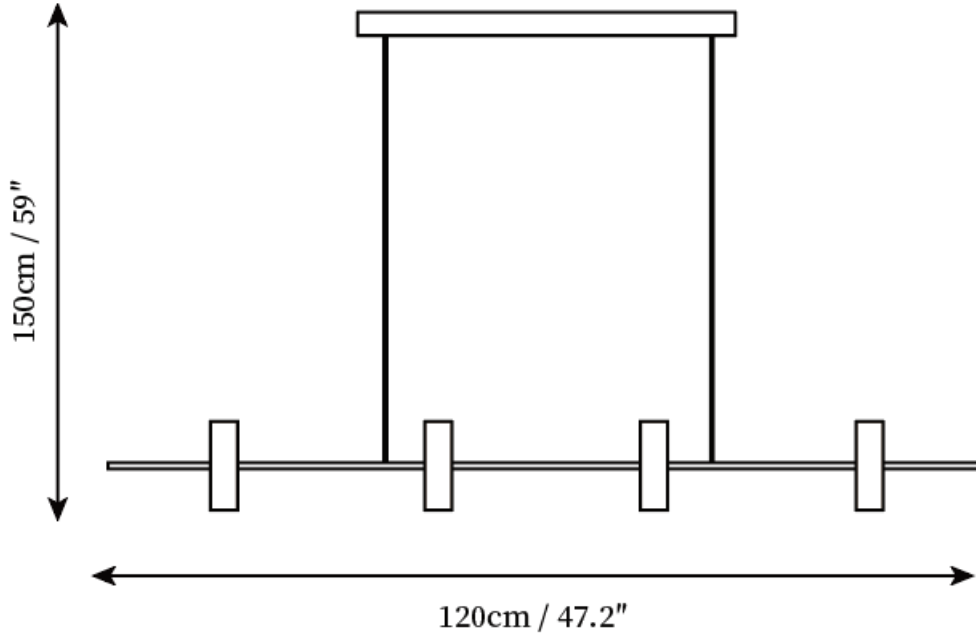

SPECIFICATION SHEET

SPECIFICATION DETAILS

*For custom options, consult factory for details

Fixture Dimensions	L 35.4" x H 59"
Light source	Integrated LED
Wattage	~ 18W
Voltage	AC 110-240V
Dimming	Not supported
CRI(Ra)	90+ CRI
Mounting	Hardwired.
LED Rated Life	30000 hours
Color Temperature	Warm Light (3000K), Neutral Light (4000K), Cool Light (6000K)
Control method	Compatible with common wall switches (not included)
Finishes	Black
Shadow Details	Black
Material	Metal, Black Travertine
Wire Length	The standard length of the cord is 59" (150 cm), the length is adjustable.

SPECIFICATION SHEET

SPECIFICATION DETAILS

*For custom options, consult factory for details

Fixture Dimensions	L 47.2" x H 59"
Light source	Integrated LED
Wattage	~ 18W
Voltage	AC 110-240V
Dimming	Not supported
CRI(Ra)	90+ CRI
Mounting	Hardwired.
LED Rated Life	30000 hours
Color Temperature	Warm Light (3000K), Neutral Light (4000K), Cool Light (6000K)
Control method	Compatible with common wall switches (not included)
Finishes	Black
Shadow Details	Black
Material	Metal, Black Travertine
Wire Length	The standard length of the cord is 59" (150 cm), the length is adjustable.

SPECIFICATION SHEET

SPECIFICATION DETAILS

*For custom options, consult factory for details

Fixture Dimensions	L 59" x H 59"
Light source	Integrated LED
Wattage	~ 18W
Voltage	AC 110-240V
Dimming	Not supported
CRI(Ra)	90+ CRI
Mounting	Hardwired.
LED Rated Life	30000 hours
Color Temperature	Warm Light (3000K), Neutral Light (4000K), Cool Light (6000K)
Control method	Compatible with common wall switches(not included)
Finishes	Black
Shadow Details	Black
Material	Metal, Black Travertine
Wire Length	The standard length of the cord is 59" (150 cm), the length is adjustable.