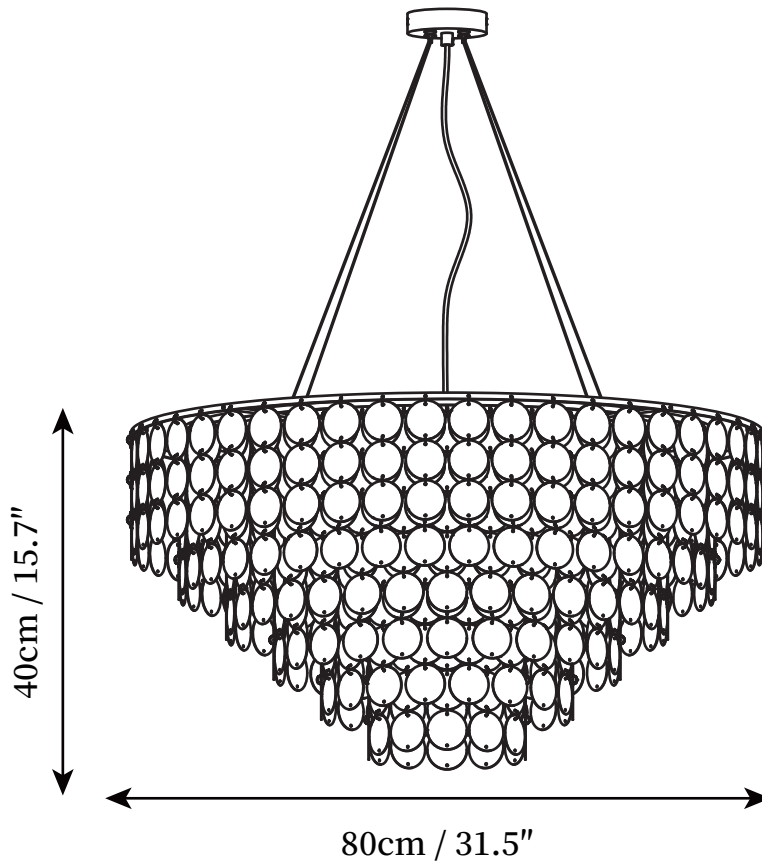

## SPECIFICATION DETAILS

\*For custom options, consult factory for details

<b>Fixture Dimensions</b>	D 19.7" x H 13.8"
<b>Light source</b>	E27
<b>Wattage</b>	Max 40W
<b>Voltage</b>	AC 110-240V
<b>Color Temperature</b>	Based on the purchase of light bulbs
<b>CRI(Ra)</b>	80CRI
<b>Mounting</b>	Ceiling
<b>Driver Required</b>	NO
<b>Optional Color Temps</b>	Buy bulbs as needed
<b>LED Rated Life</b>	Based on bulb life (we do not supply bulbs)
<b>Dimming</b>	Dimming is not supported
<b>Finishes</b>	Copper
<b>Shade Details</b>	White
<b>Material</b>	Metallic, Shell
<b>Wire Length</b>	59"
<b>Wire Type</b>	Clear Coaxial Wire

## SPECIFICATION DETAILS

\*For custom options, consult factory for details

<b>Fixture Dimensions</b>	D 23.6" x H 15.7"
<b>Light source</b>	E27
<b>Wattage</b>	Max 40W
<b>Voltage</b>	AC 110-240V
<b>Color Temperature</b>	Based on the purchase of light bulbs
<b>CRI(Ra)</b>	80CRI
<b>Mounting</b>	Ceiling
<b>Driver Required</b>	NO
<b>Optional Color Temps</b>	Buy bulbs as needed
<b>LED Rated Life</b>	Based on bulb life (we do not supply bulbs)
<b>Dimming</b>	Dimming is not supported
<b>Finishes</b>	Copper
<b>Shade Details</b>	White
<b>Material</b>	Metallic, Shell
<b>Wire Length</b>	59"
<b>Wire Type</b>	Clear Coaxial Wire

## SPECIFICATION DETAILS

\*For custom options, consult factory for details

<b>Fixture Dimensions</b>	D 31.5" x H 15.7"
<b>Light source</b>	E27
<b>Wattage</b>	Max 40W
<b>Voltage</b>	AC 110-240V
<b>Color Temperature</b>	Based on the purchase of light bulbs
<b>CRI(Ra)</b>	80CRI
<b>Mounting</b>	Ceiling
<b>Driver Required</b>	NO
<b>Optional Color Temps</b>	Buy bulbs as needed
<b>LED Rated Life</b>	Based on bulb life (we do not supply bulbs)
<b>Dimming</b>	Dimming is not supported
<b>Finishes</b>	Copper
<b>Shade Details</b>	White
<b>Material</b>	Metallic, Shell
<b>Wire Length</b>	59"
<b>Wire Type</b>	Clear Coaxial Wire