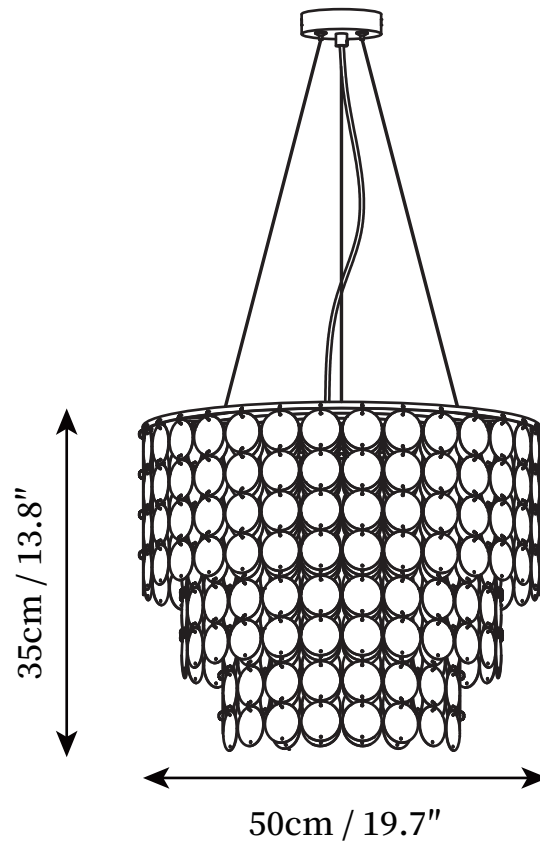

## SPECIFICATION DETAILS

\*For custom options, consult factory for details

<b>Fixture Dimensions</b>	D 19.7" x H 13.8"
<b>Light source</b>	E27
<b>Wattage</b>	Max 40W
<b>Voltage</b>	AC 110-240V
<b>Color Temperature</b>	Based on the purchase of light bulbs
<b>CRI(Ra)</b>	80CRI
<b>Mounting</b>	Ceiling
<b>Driver Required</b>	NO
<b>Optional Color Temps</b>	Buy bulbs as needed
<b>LED Rated Life</b>	Based on bulb life (we do not supply bulbs)
<b>Dimming</b>	Dimming is not supported
<b>Finishes</b>	Copper
<b>Shade Details</b>	White
<b>Material</b>	Metallic, Shell
<b>Wire Length</b>	59"
<b>Wire Type</b>	Clear Coaxial Wire

## SPECIFICATION DETAILS

\*For custom options, consult factory for details

<b>Fixture Dimensions</b>	D 23.6" x H 15.7"
<b>Light source</b>	E27
<b>Wattage</b>	Max 40W
<b>Voltage</b>	AC 110-240V
<b>Color Temperature</b>	Based on the purchase of light bulbs
<b>CRI(Ra)</b>	80CRI
<b>Mounting</b>	Ceiling
<b>Driver Required</b>	NO
<b>Optional Color Temps</b>	Buy bulbs as needed
<b>LED Rated Life</b>	Based on bulb life (we do not supply bulbs)
<b>Dimming</b>	Dimming is not supported
<b>Finishes</b>	Copper
<b>Shade Details</b>	White
<b>Material</b>	Metallic, Shell
<b>Wire Length</b>	59"
<b>Wire Type</b>	Clear Coaxial Wire

## SPECIFICATION DETAILS

\*For custom options, consult factory for details

<b>Fixture Dimensions</b>	D 31.5" x H 15.7"
<b>Light source</b>	E27
<b>Wattage</b>	Max 40W
<b>Voltage</b>	AC 110-240V
<b>Color Temperature</b>	Based on the purchase of light bulbs
<b>CRI(Ra)</b>	80CRI
<b>Mounting</b>	Ceiling
<b>Driver Required</b>	NO
<b>Optional Color Temps</b>	Buy bulbs as needed
<b>LED Rated Life</b>	Based on bulb life (we do not supply bulbs)
<b>Dimming</b>	Dimming is not supported
<b>Finishes</b>	Copper
<b>Shade Details</b>	White
<b>Material</b>	Metallic, Shell
<b>Wire Length</b>	59"
<b>Wire Type</b>	Clear Coaxial Wire