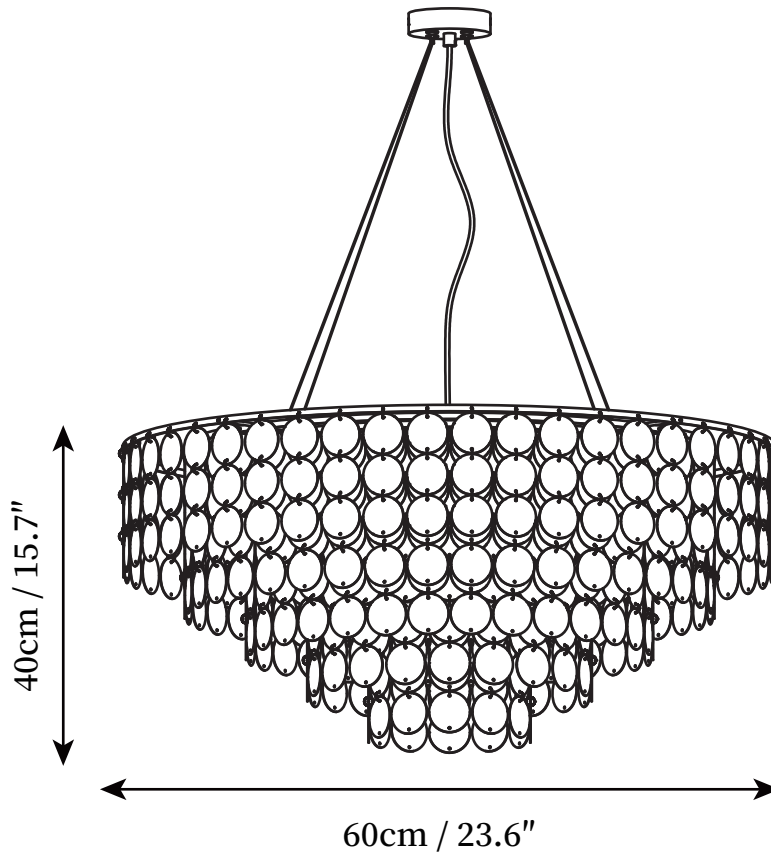

## SPECIFICATION DETAILS

\*For custom options, consult factory for details

<b>Fixture Dimensions</b>	D 19.7" x H 13.8"
<b>Light source</b>	E27
<b>Wattage</b>	Max 40W
<b>Voltage</b>	AC 110-240V
<b>Color Temperature</b>	Based on the purchase of light bulbs
<b>CRI(Ra)</b>	80CRI
<b>Mounting</b>	Ceiling
<b>Driver Required</b>	NO
<b>Optional Color Temps</b>	Buy bulbs as needed
<b>LED Rated Life</b>	Based on bulb life (we do not supply bulbs)
<b>Dimming</b>	Dimming is not supported
<b>Finishes</b>	Copper
<b>Shade Details</b>	White
<b>Material</b>	Metallic, Shell
<b>Wire Length</b>	59"
<b>Wire Type</b>	Clear Coaxial Wire

## SPECIFICATION DETAILS

\*For custom options, consult factory for details

<b>Fixture Dimensions</b>	D 23.6" x H 15.7"
<b>Light source</b>	E27
<b>Wattage</b>	Max 40W
<b>Voltage</b>	AC 110-240V
<b>Color Temperature</b>	Based on the purchase of light bulbs
<b>CRI(Ra)</b>	80CRI
<b>Mounting</b>	Ceiling
<b>Driver Required</b>	NO
<b>Optional Color Temps</b>	Buy bulbs as needed
<b>LED Rated Life</b>	Based on bulb life (we do not supply bulbs)
<b>Dimming</b>	Dimming is not supported
<b>Finishes</b>	Copper
<b>Shade Details</b>	White
<b>Material</b>	Metallic, Shell
<b>Wire Length</b>	59"
<b>Wire Type</b>	Clear Coaxial Wire

## SPECIFICATION DETAILS

\*For custom options, consult factory for details

<b>Fixture Dimensions</b>	D 31.5" x H 15.7"
<b>Light source</b>	E27
<b>Wattage</b>	Max 40W
<b>Voltage</b>	AC 110-240V
<b>Color Temperature</b>	Based on the purchase of light bulbs
<b>CRI(Ra)</b>	80CRI
<b>Mounting</b>	Ceiling
<b>Driver Required</b>	NO
<b>Optional Color Temps</b>	Buy bulbs as needed
<b>LED Rated Life</b>	Based on bulb life (we do not supply bulbs)
<b>Dimming</b>	Dimming is not supported
<b>Finishes</b>	Copper
<b>Shade Details</b>	White
<b>Material</b>	Metallic, Shell
<b>Wire Length</b>	59"
<b>Wire Type</b>	Clear Coaxial Wire