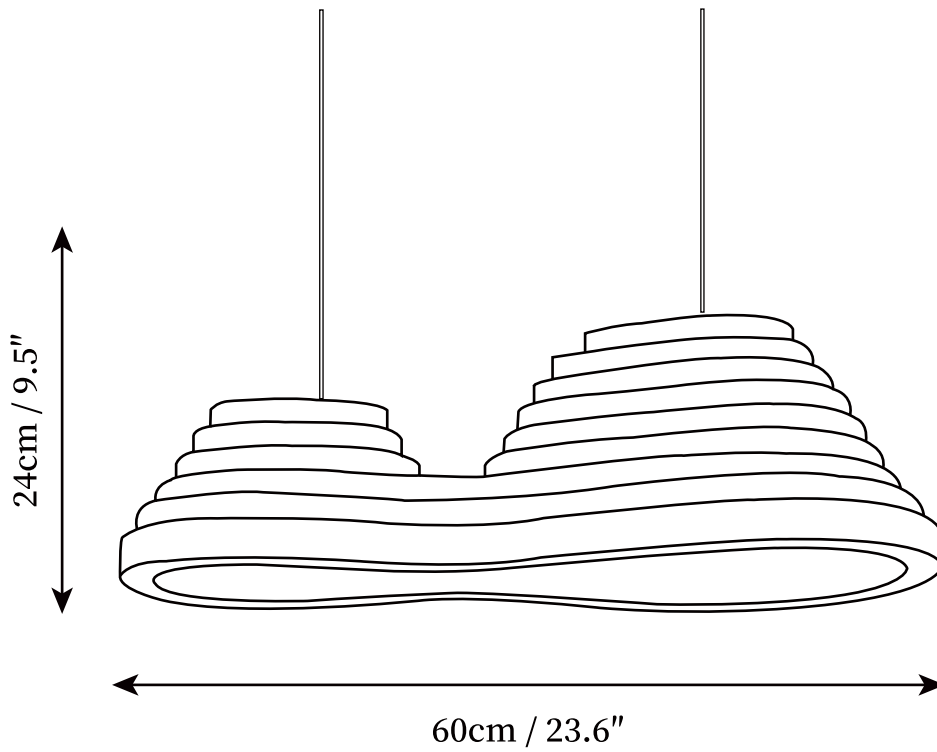

SPECIFICATION DETAILS

*For custom options, consult factory for details

Fixture Dimensions	D 23.6" x H 22.4"
Light source	E26 or E27 (bulb not included)
Wattage	MAX 40W incandescent bulb or LED equivalent.
Voltage	AC 110-240V
Mounting	Hardwired.
Dimming	Compatible with dimmable bulbs (bulb not included)
Control method	Compatible with common wall switches(not included)
Finishes	White
Shade Details	White
Material	Acrylic
Wire Length	The standard length of the suspended wire is 59 "(150 cm) and the length is adjustable.

SPECIFICATION DETAILS

*For custom options, consult factory for details

Fixture Dimensions	D 23.6" x H 9.5"
Light source	E26 or E27 (bulb not included)
Wattage	MAX 40W incandescent bulb or LED equivalent.
Voltage	AC 110-240V
Mounting	Hardwired.
Dimming	Compatible with dimmable bulbs (bulb not included)
Control method	Compatible with common wall switches (not included)
Finishes	White
Shade Details	White
Material	Acrylic
Wire Length	The standard length of the suspended wire is 59 "(150 cm) and the length is adjustable.

SPECIFICATION DETAILS

*For custom options, consult factory for details

Fixture Dimensions	D 47.2" x H 10.6"
Light source	E26 or E27 (bulb not included)
Wattage	MAX 40W incandescent bulb or LED equivalent.
Voltage	AC 110-240V
Mounting	Hardwired.
Dimming	Compatible with dimmable bulbs (bulb not included)
Control method	Compatible with common wall switches (not included)
Finishes	White
Shade Details	White
Material	Acrylic
Wire Length	The standard length of the suspended wire is 59 "(150 cm) and the length is adjustable.