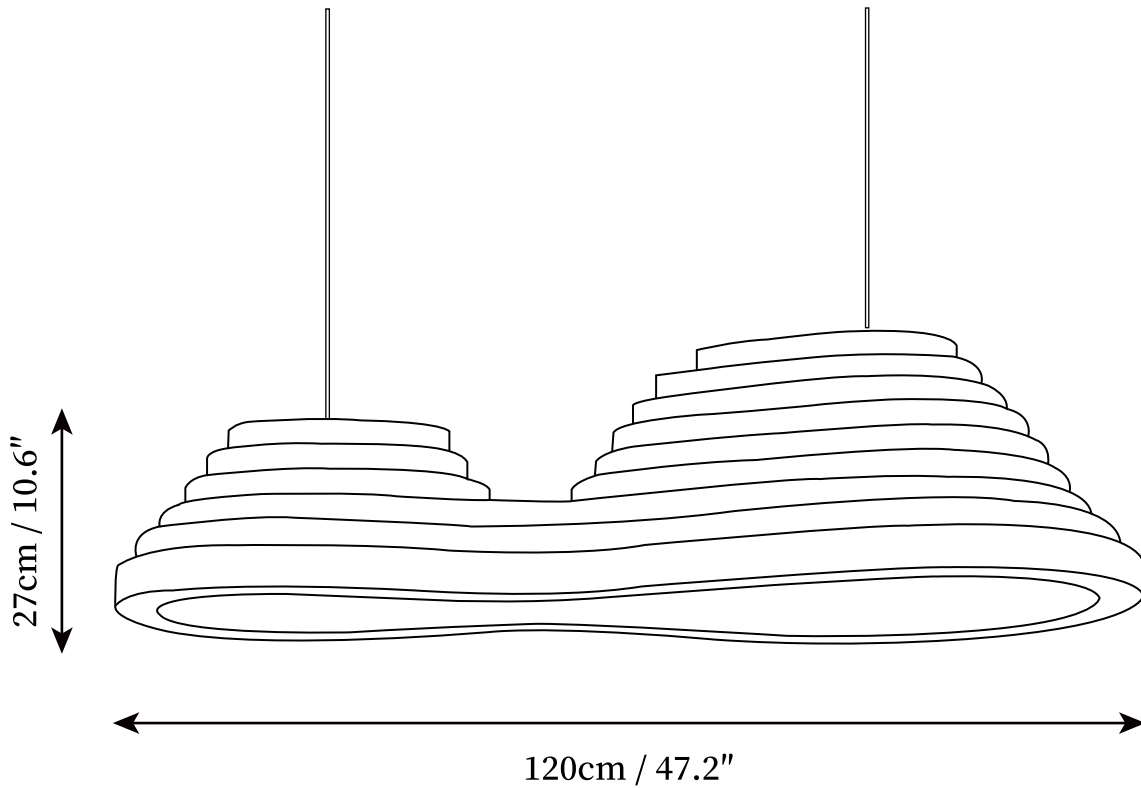

SPECIFICATION DETAILS

*For custom options, consult factory for details

Fixture Dimensions	D 23.6" x H 22.4"
Light source	E26 or E27 (bulb not included)
Wattage	MAX 40W incandescent bulb or LED equivalent.
Voltage	AC 110-240V
Mounting	Hardwired.
Dimming	Compatible with dimmable bulbs (bulb not included)
Control method	Compatible with common wall switches(not included)
Finishes	White
Shade Details	White
Material	Acrylic
Wire Length	The standard length of the suspended wire is 59 "(150 cm) and the length is adjustable.

SPECIFICATION DETAILS

*For custom options, consult factory for details

Fixture Dimensions	D 23.6" x H 9.5"
Light source	E26 or E27 (bulb not included)
Wattage	MAX 40W incandescent bulb or LED equivalent.
Voltage	AC 110-240V
Mounting	Hardwired.
Dimming	Compatible with dimmable bulbs (bulb not included)
Control method	Compatible with common wall switches (not included)
Finishes	White
Shade Details	White
Material	Acrylic
Wire Length	The standard length of the suspended wire is 59 "(150 cm) and the length is adjustable.

SPECIFICATION DETAILS

*For custom options, consult factory for details

Fixture Dimensions	D 47.2" x H 10.6"
Light source	E26 or E27 (bulb not included)
Wattage	MAX 40W incandescent bulb or LED equivalent.
Voltage	AC 110-240V
Mounting	Hardwired.
Dimming	Compatible with dimmable bulbs (bulb not included)
Control method	Compatible with common wall switches (not included)
Finishes	White
Shade Details	White
Material	Acrylic
Wire Length	The standard length of the suspended wire is 59 "(150 cm) and the length is adjustable.