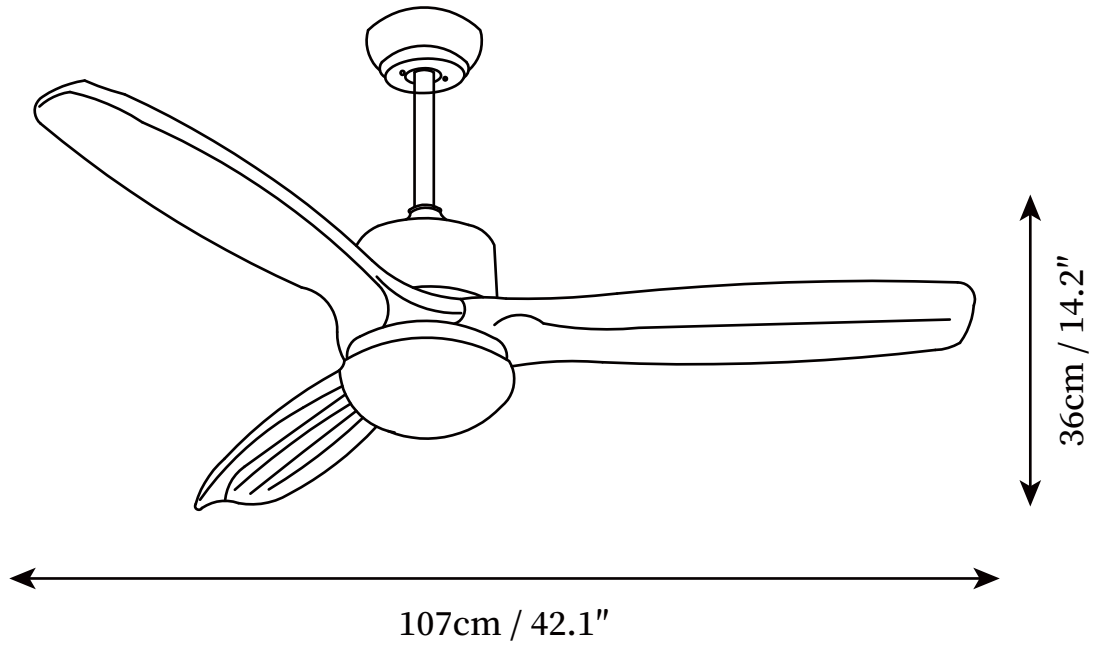

## SPECIFICATION DETAILS

\*For custom options, consult factory for details

<b>Fixture Dimensions</b>	D 42.1" x H 14.2", D 52" x H 14.2"
<b>Light source</b>	Integrated LED
<b>Wattage</b>	24W
<b>Voltage</b>	AC 110-240V
<b>Mounting</b>	Hardwired
<b>CRI(Ra)</b>	90+CRI
<b>LED Rated Life</b>	50000 hours
<b>Color Temperature</b>	Warm Light (3000K), Neutral Light (4000K), Cool Light (6000K)
<b>Control method</b>	Remote control.
<b>Dimming</b>	Three-color dimming.
<b>Finishes</b>	White & Wooden, Black & Dark brown.
<b>Shade Details</b>	White.
<b>Material</b>	Wooden, Iron, Metal, Glass.
<b>Rod Length</b>	Suspension rod is 12.5cm+25cm/4.9"+9.8", and can be spliced as needed.