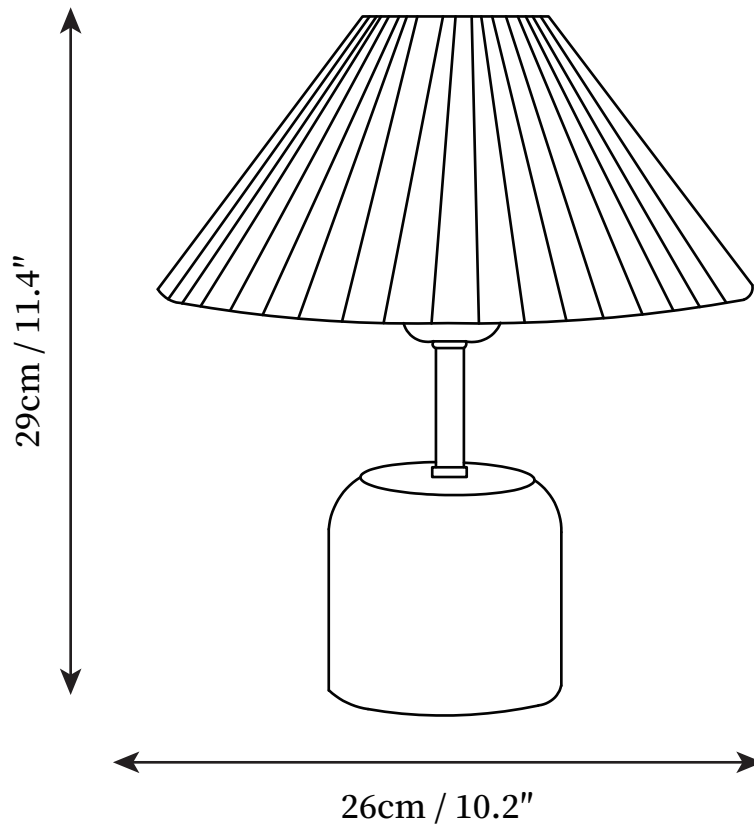

SPECIFICATION SHEET

SPECIFICATION DETAILS

*For custom options, consult factory for details

Fixture Dimensions	D 10.2" x H 11.4"
Light source	E27
Wattage	Max 40W
Voltage	AC 110-240V
Color Temperature	Based on the purchase of light bulbs
CRI(Ra)	80CRI
Mounting	Table
Driver Required	NO
Optional Color Temps	Buy bulbs as needed
LED Rated Life	Based on bulb life (we do not supply bulbs)
Dimming	Dimming is not supported
Finishes	Light blue
Shade Details	White
Material	Ceramic, Fabric
Wire Length	59"
Wire Type	Wire with switch plug