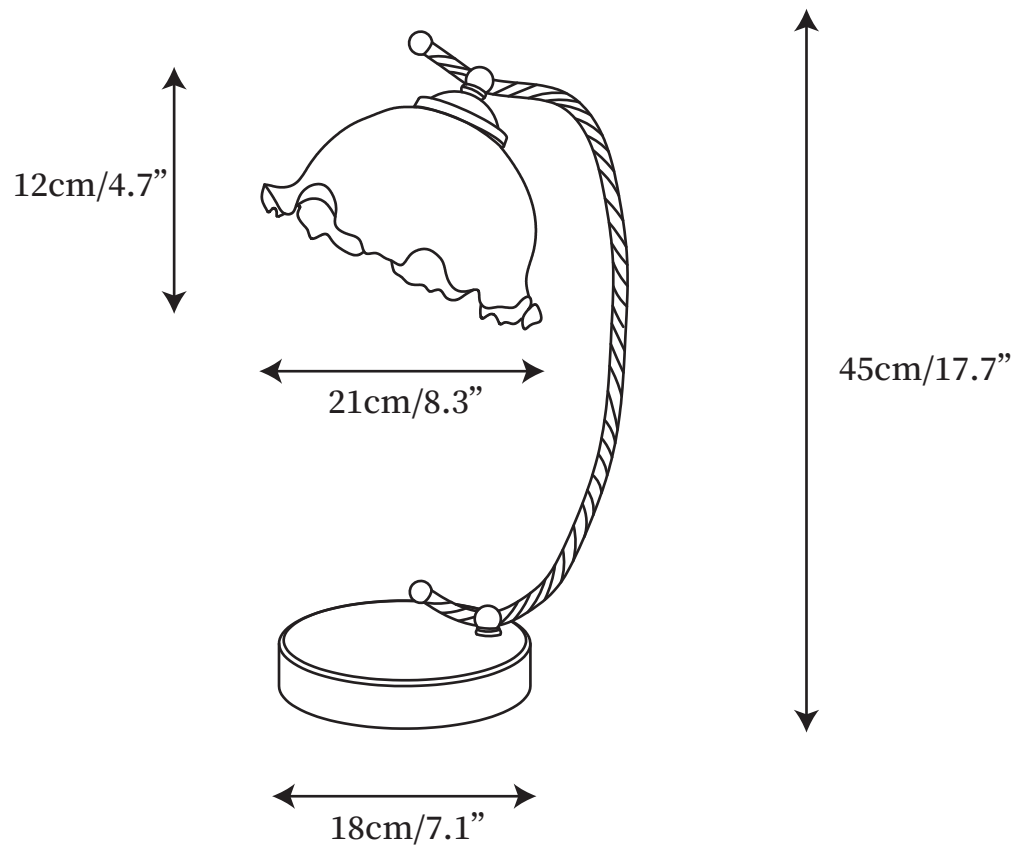

# SPECIFICATION SHEET

---

## SPECIFICATION DETAILS

\*For custom options, consult factory for details

<b>Fixture Dimensions</b>	D 7.1" x H 17.7"
<b>Light source</b>	E27
<b>Wattage</b>	Max 40W
<b>Voltage</b>	AC 110-240V
<b>Color Temperature</b>	Based on the purchase of light bulbs
<b>CRI(Ra)</b>	80CRI
<b>Mounting</b>	Table
<b>Driver Required</b>	NO
<b>Optional Color Temps</b>	Buy bulbs as needed
<b>LED Rated Life</b>	Based on bulb life (we do not supply bulbs)
<b>Dimming</b>	Dimming is not supported
<b>Finishes</b>	Gold
<b>Shade Details</b>	White, Beige
<b>Material</b>	Metal, Iron, Fabric
<b>Wire Length</b>	59"
<b>Wire Type</b>	Wire with switch plug

## SPECIFICATION DETAILS

\*For custom options, consult factory for details

<b>Fixture Dimensions</b>	D 7.1" x H 17.7"
<b>Light source</b>	E27
<b>Wattage</b>	Max 40W
<b>Voltage</b>	AC 110-240V
<b>Color Temperature</b>	Based on the purchase of light bulbs
<b>CRI(Ra)</b>	80CRI
<b>Mounting</b>	Table
<b>Driver Required</b>	NO
<b>Optional Color Temps</b>	Buy bulbs as needed
<b>LED Rated Life</b>	Based on bulb life (we do not supply bulbs)
<b>Dimming</b>	Dimming is not supported
<b>Finishes</b>	Gold, Walnut color
<b>Shade Details</b>	Amber
<b>Material</b>	Metal, Iron, Glass
<b>Wire Length</b>	59"
<b>Wire Type</b>	Wire with switch plug

## SPECIFICATION DETAILS

\*For custom options, consult factory for details

<b>Fixture Dimensions</b>	D 7.1" x H 17.7"
<b>Light source</b>	E27
<b>Wattage</b>	Max 40W
<b>Voltage</b>	AC 110-240V
<b>Color Temperature</b>	Based on the purchase of light bulbs
<b>CRI(Ra)</b>	80CRI
<b>Mounting</b>	Table
<b>Driver Required</b>	NO
<b>Optional Color Temps</b>	Buy bulbs as needed
<b>LED Rated Life</b>	Based on bulb life (we do not supply bulbs)
<b>Dimming</b>	Dimming is not supported
<b>Finishes</b>	Gold, Walnut color
<b>Shade Details</b>	Matte white
<b>Material</b>	Metal, Iron, Glass
<b>Wire Length</b>	59"
<b>Wire Type</b>	Wire with switch plug