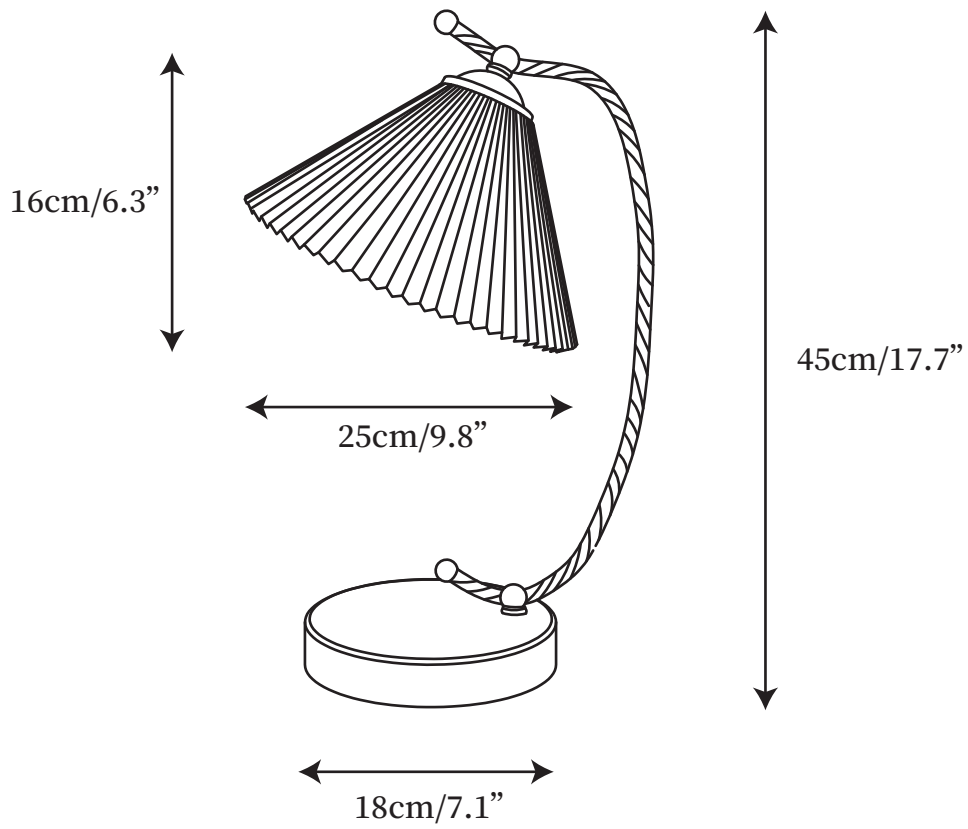

## SPECIFICATION DETAILS

\*For custom options, consult factory for details

<b>Fixture Dimensions</b>	D 7.1" x H 17.7"
<b>Light source</b>	E27
<b>Wattage</b>	Max 40W
<b>Voltage</b>	AC 110-240V
<b>Color Temperature</b>	Based on the purchase of light bulbs
<b>CRI(Ra)</b>	80CRI
<b>Mounting</b>	Table
<b>Driver Required</b>	NO
<b>Optional Color Temps</b>	Buy bulbs as needed
<b>LED Rated Life</b>	Based on bulb life (we do not supply bulbs)
<b>Dimming</b>	Dimming is not supported
<b>Finishes</b>	Gold
<b>Shade Details</b>	White, Beige
<b>Material</b>	Metal, Iron, Fabric
<b>Wire Length</b>	59"
<b>Wire Type</b>	Wire with switch plug

## SPECIFICATION DETAILS

\*For custom options, consult factory for details

<b>Fixture Dimensions</b>	D 7.1" x H 17.7"
<b>Light source</b>	E27
<b>Wattage</b>	Max 40W
<b>Voltage</b>	AC 110-240V
<b>Color Temperature</b>	Based on the purchase of light bulbs
<b>CRI(Ra)</b>	80CRI
<b>Mounting</b>	Table
<b>Driver Required</b>	NO
<b>Optional Color Temps</b>	Buy bulbs as needed
<b>LED Rated Life</b>	Based on bulb life (we do not supply bulbs)
<b>Dimming</b>	Dimming is not supported
<b>Finishes</b>	Gold, Walnut color
<b>Shade Details</b>	Amber
<b>Material</b>	Metal, Iron, Glass
<b>Wire Length</b>	59"
<b>Wire Type</b>	Wire with switch plug

## SPECIFICATION DETAILS

\*For custom options, consult factory for details

<b>Fixture Dimensions</b>	D 7.1" x H 17.7"
<b>Light source</b>	E27
<b>Wattage</b>	Max 40W
<b>Voltage</b>	AC 110-240V
<b>Color Temperature</b>	Based on the purchase of light bulbs
<b>CRI(Ra)</b>	80CRI
<b>Mounting</b>	Table
<b>Driver Required</b>	NO
<b>Optional Color Temps</b>	Buy bulbs as needed
<b>LED Rated Life</b>	Based on bulb life (we do not supply bulbs)
<b>Dimming</b>	Dimming is not supported
<b>Finishes</b>	Gold, Walnut color
<b>Shade Details</b>	Matte white
<b>Material</b>	Metal, Iron, Glass
<b>Wire Length</b>	59"
<b>Wire Type</b>	Wire with switch plug