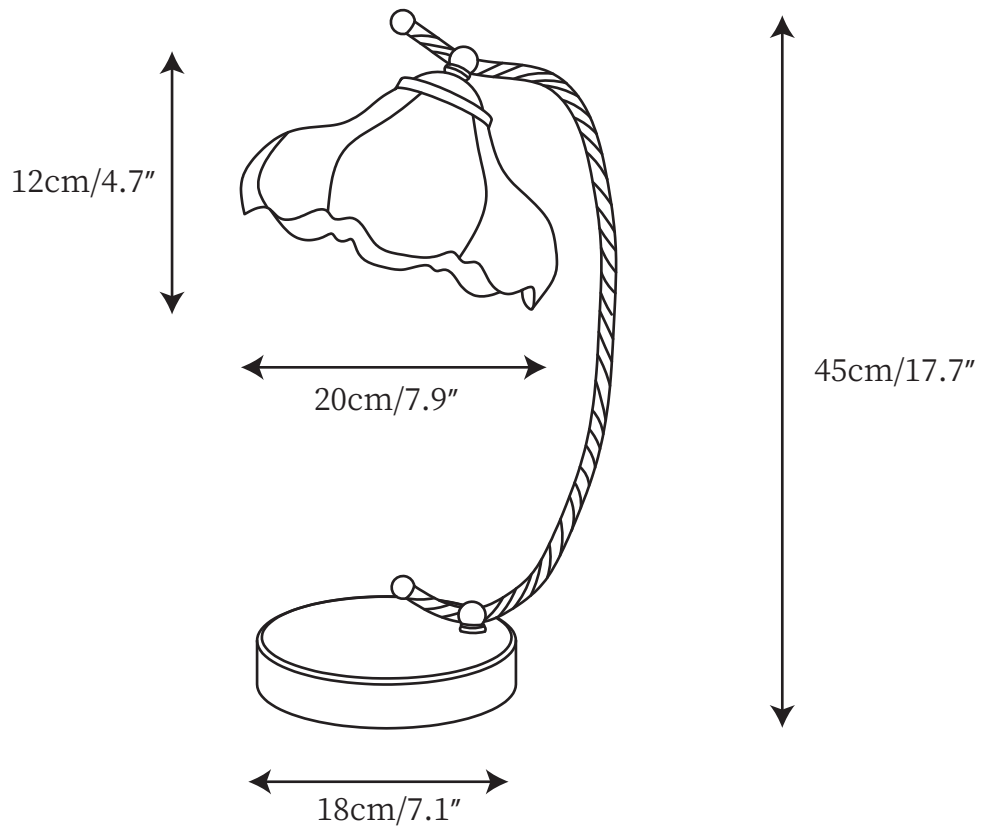

## SPECIFICATION DETAILS

\*For custom options, consult factory for details

<b>Fixture Dimensions</b>	D 7.1" x H 17.7"
<b>Light source</b>	E27
<b>Wattage</b>	Max 40W
<b>Voltage</b>	AC 110-240V
<b>Color Temperature</b>	Based on the purchase of light bulbs
<b>CRI(Ra)</b>	80CRI
<b>Mounting</b>	Table
<b>Driver Required</b>	NO
<b>Optional Color Temps</b>	Buy bulbs as needed
<b>LED Rated Life</b>	Based on bulb life (we do not supply bulbs)
<b>Dimming</b>	Dimming is not supported
<b>Finishes</b>	Gold
<b>Shade Details</b>	White, Beige
<b>Material</b>	Metal, Iron, Fabric
<b>Wire Length</b>	59"
<b>Wire Type</b>	Wire with switch plug

# SPECIFICATION SHEET

---

## SPECIFICATION DETAILS

\*For custom options, consult factory for details

<b>Fixture Dimensions</b>	D 7.1" x H 17.7"
<b>Light source</b>	E27
<b>Wattage</b>	Max 40W
<b>Voltage</b>	AC 110-240V
<b>Color Temperature</b>	Based on the purchase of light bulbs
<b>CRI(Ra)</b>	80CRI
<b>Mounting</b>	Table
<b>Driver Required</b>	NO
<b>Optional Color Temps</b>	Buy bulbs as needed
<b>LED Rated Life</b>	Based on bulb life (we do not supply bulbs)
<b>Dimming</b>	Dimming is not supported
<b>Finishes</b>	Gold, Walnut color
<b>Shade Details</b>	Amber
<b>Material</b>	Metal, Iron, Glass
<b>Wire Length</b>	59"
<b>Wire Type</b>	Wire with switch plug

## SPECIFICATION DETAILS

\*For custom options, consult factory for details

<b>Fixture Dimensions</b>	D 7.1" x H 17.7"
<b>Light source</b>	E27
<b>Wattage</b>	Max 40W
<b>Voltage</b>	AC 110-240V
<b>Color Temperature</b>	Based on the purchase of light bulbs
<b>CRI(Ra)</b>	80CRI
<b>Mounting</b>	Table
<b>Driver Required</b>	NO
<b>Optional Color Temps</b>	Buy bulbs as needed
<b>LED Rated Life</b>	Based on bulb life (we do not supply bulbs)
<b>Dimming</b>	Dimming is not supported
<b>Finishes</b>	Gold, Walnut color
<b>Shade Details</b>	Matte white
<b>Material</b>	Metal, Iron, Glass
<b>Wire Length</b>	59"
<b>Wire Type</b>	Wire with switch plug