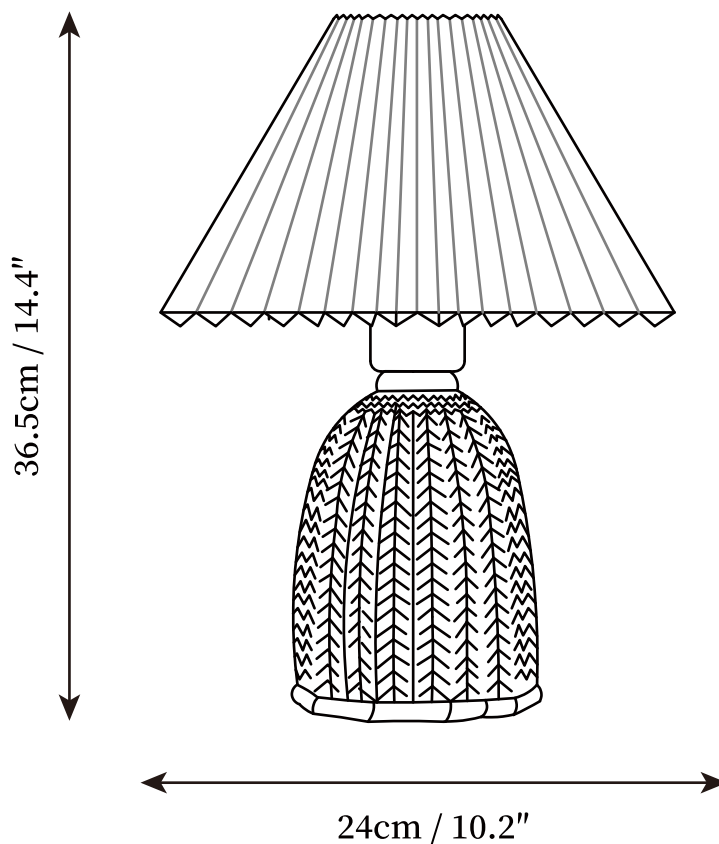

SPECIFICATION SHEET

SPECIFICATION DETAILS

*For custom options, consult factory for details

Fixture Dimensions	D 9.4" x H 14.4"
Light source	E26 or E27. (bulb not included)
Wattage	MAX 40W incandescent bulb or LED equivalent.
Voltage	AC 110-240V
Dimming	Compatible with dimmable bulbs (bulb not included)
Control method	In line ON / OFF switch.
Finishes	Light green.
Shade Details	Beige, Beige with print.
Material	Ceramic, PVC.
Cord Length	Supplied with switched plug cord, length ~59" (150cm).