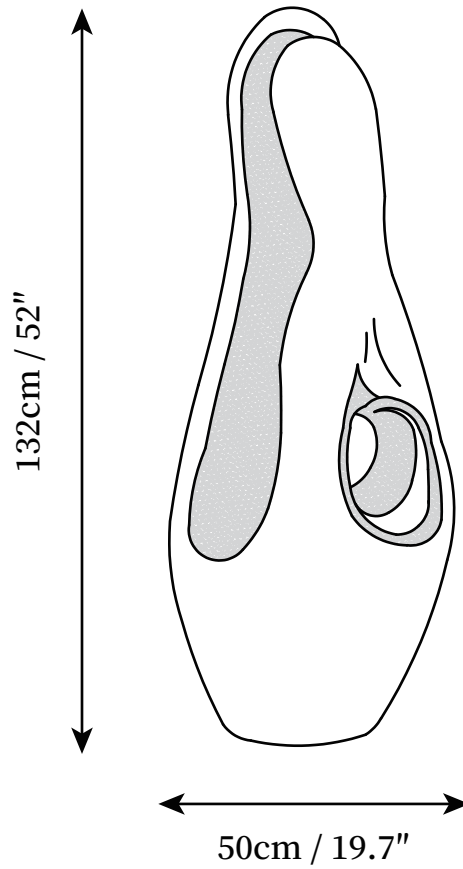

SPECIFICATION SHEET

SPECIFICATION DETAILS

*For custom options, consult factory for details

Fixture Dimensions	D 19.7" x H 52"
Light source	E27
Wattage	Max 40W
Voltage	AC 110-240V
Color Temperature	Based on the purchase of light bulbs
CRI(Ra)	80CRI
Mounting	Floor
Driver Required	NO
Optional Color Temps	Buy bulbs as needed
LED Rated Life	Based on bulb life (we do not supply bulbs)
Dimming	Dimming is not supported
Finishes	White
Shade Details	White
Material	High density polystyrene
Wire Length	98.4"
Wire Type	Wire with switch plug