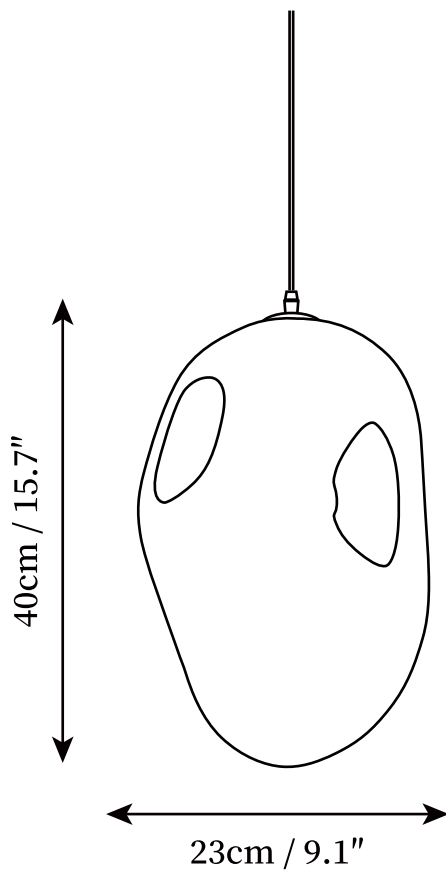

## SPECIFICATION DETAILS

\*For custom options, consult factory for details

<b>Fixture Dimensions</b>	D 9.1" x H 15.7"
<b>Light source</b>	E26 or E27. (bulb not included).
<b>Wattage</b>	MAX 40W incandescent bulb or LED equivalent
<b>Voltage</b>	AC 110-240V
<b>Mounting</b>	Hardwired.
<b>Dimming</b>	Compatible with dimmable bulbs (bulb not included)
<b>Control method</b>	Compatible with common wall switches (not included)
<b>Finishes</b>	White.
<b>Shade Details</b>	Beige.
<b>Material</b>	Iron, Metal, High density polystyrene
<b>Wire Length</b>	The standard length of the cord is 59" (150 cm), the length is adjustable.

## SPECIFICATION DETAILS

\*For custom options, consult factory for details

<b>Fixture Dimensions</b>	D 10.6" x H 16.9"
<b>Light source</b>	E26 or E27. (bulb not included).
<b>Wattage</b>	MAX 40W incandescent bulb or LED equivalent
<b>Voltage</b>	AC 110-240V
<b>Mounting</b>	Hardwired.
<b>Dimming</b>	Compatible with dimmable bulbs (bulb not included)
<b>Control method</b>	Compatible with common wall switches (not included)
<b>Finishes</b>	White.
<b>Shade Details</b>	Beige.
<b>Material</b>	Iron, Metal, High density polystyrene
<b>Wire Length</b>	The standard length of the cord is 59" (150 cm), the length is adjustable.

## SPECIFICATION DETAILS

\*For custom options, consult factory for details

---

<b>Fixture Dimensions</b>	D 11.8" x H 20"
<b>Light source</b>	E26 or E27. (bulb not included).
<b>Wattage</b>	MAX 40W incandescent bulb or LED equivalent
<b>Voltage</b>	AC 110-240V
<b>Mounting</b>	Hardwired.
<b>Dimming</b>	Compatible with dimmable bulbs (bulb not included)
<b>Control method</b>	Compatible with common wall switches(not included)
<b>Finishes</b>	White.
<b>Shade Details</b>	Beige.
<b>Material</b>	Iron, Metal, High density polystyrene
<b>Wire Length</b>	The standard length of the cord is 59" (150 cm), the length is adjustable.