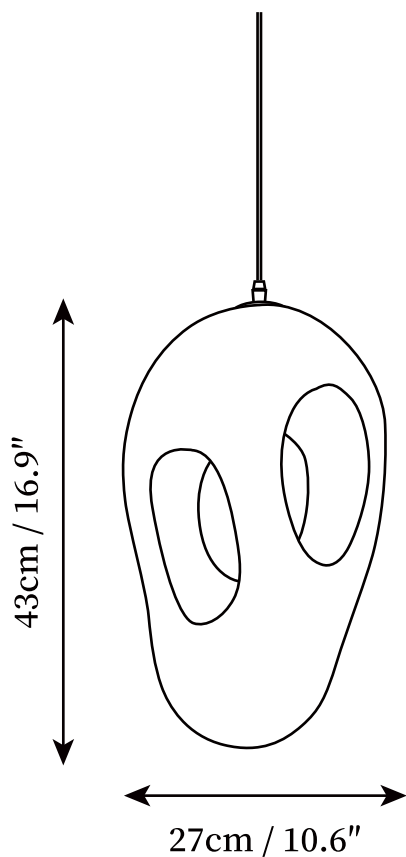

## SPECIFICATION DETAILS

\*For custom options, consult factory for details

<b>Fixture Dimensions</b>	D 9.1" x H 15.7"
<b>Light source</b>	E26 or E27. (bulb not included).
<b>Wattage</b>	MAX 40W incandescent bulb or LED equivalent
<b>Voltage</b>	AC 110-240V
<b>Mounting</b>	Hardwired.
<b>Dimming</b>	Compatible with dimmable bulbs (bulb not included)
<b>Control method</b>	Compatible with common wall switches (not included)
<b>Finishes</b>	White.
<b>Shade Details</b>	Beige.
<b>Material</b>	Iron, Metal, High density polystyrene
<b>Wire Length</b>	The standard length of the cord is 59" (150 cm), the length is adjustable.

## SPECIFICATION DETAILS

\*For custom options, consult factory for details

<b>Fixture Dimensions</b>	D 10.6" x H 16.9"
<b>Light source</b>	E26 or E27. (bulb not included).
<b>Wattage</b>	MAX 40W incandescent bulb or LED equivalent
<b>Voltage</b>	AC 110-240V
<b>Mounting</b>	Hardwired.
<b>Dimming</b>	Compatible with dimmable bulbs (bulb not included)
<b>Control method</b>	Compatible with common wall switches (not included)
<b>Finishes</b>	White.
<b>Shade Details</b>	Beige.
<b>Material</b>	Iron, Metal, High density polystyrene
<b>Wire Length</b>	The standard length of the cord is 59" (150 cm), the length is adjustable.

## SPECIFICATION DETAILS

\*For custom options, consult factory for details

---

<b>Fixture Dimensions</b>	D 11.8" x H 20"
<b>Light source</b>	E26 or E27. (bulb not included).
<b>Wattage</b>	MAX 40W incandescent bulb or LED equivalent
<b>Voltage</b>	AC 110-240V
<b>Mounting</b>	Hardwired.
<b>Dimming</b>	Compatible with dimmable bulbs (bulb not included)
<b>Control method</b>	Compatible with common wall switches(not included)
<b>Finishes</b>	White.
<b>Shade Details</b>	Beige.
<b>Material</b>	Iron, Metal, High density polystyrene
<b>Wire Length</b>	The standard length of the cord is 59" (150 cm), the length is adjustable.