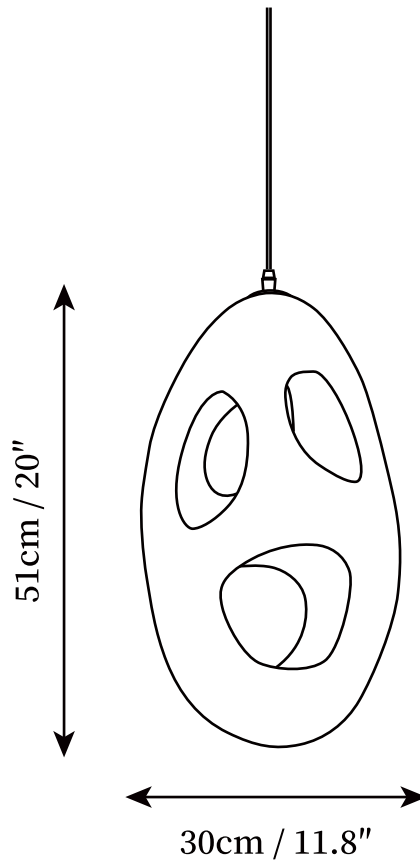

## SPECIFICATION DETAILS

\*For custom options, consult factory for details

<b>Fixture Dimensions</b>	D 9.1" x H 15.7"
<b>Light source</b>	E26 or E27. (bulb not included).
<b>Wattage</b>	MAX 40W incandescent bulb or LED equivalent
<b>Voltage</b>	AC 110-240V
<b>Mounting</b>	Hardwired.
<b>Dimming</b>	Compatible with dimmable bulbs (bulb not included)
<b>Control method</b>	Compatible with common wall switches (not included)
<b>Finishes</b>	White.
<b>Shade Details</b>	Beige.
<b>Material</b>	Iron, Metal, High density polystyrene
<b>Wire Length</b>	The standard length of the cord is 59" (150 cm), the length is adjustable.

## SPECIFICATION DETAILS

\*For custom options, consult factory for details

<b>Fixture Dimensions</b>	D 10.6" x H 16.9"
<b>Light source</b>	E26 or E27. (bulb not included).
<b>Wattage</b>	MAX 40W incandescent bulb or LED equivalent
<b>Voltage</b>	AC 110-240V
<b>Mounting</b>	Hardwired.
<b>Dimming</b>	Compatible with dimmable bulbs (bulb not included)
<b>Control method</b>	Compatible with common wall switches (not included)
<b>Finishes</b>	White.
<b>Shade Details</b>	Beige.
<b>Material</b>	Iron, Metal, High density polystyrene
<b>Wire Length</b>	The standard length of the cord is 59" (150 cm), the length is adjustable.

## SPECIFICATION DETAILS

\*For custom options, consult factory for details

---

<b>Fixture Dimensions</b>	D 11.8" x H 20"
<b>Light source</b>	E26 or E27. (bulb not included).
<b>Wattage</b>	MAX 40W incandescent bulb or LED equivalent
<b>Voltage</b>	AC 110-240V
<b>Mounting</b>	Hardwired.
<b>Dimming</b>	Compatible with dimmable bulbs (bulb not included)
<b>Control method</b>	Compatible with common wall switches(not included)
<b>Finishes</b>	White.
<b>Shade Details</b>	Beige.
<b>Material</b>	Iron, Metal, High density polystyrene
<b>Wire Length</b>	The standard length of the cord is 59" (150 cm), the length is adjustable.